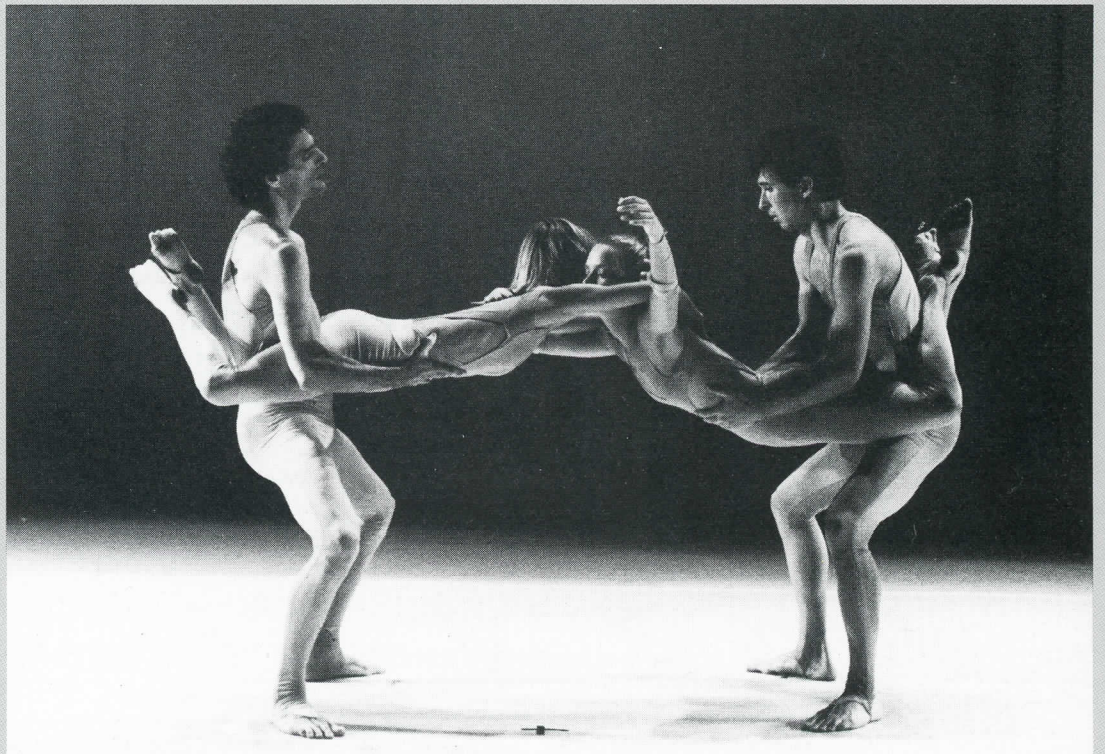

PROGRAM I:

18., 20. og 22. november 1985

SPHERES OF INFLUENCE

(1983 - 20 min.)

From The Mind of the Cells:

»Willed mutation of the species . . .«

»There is no longer the friction of time . . .«

Musik: Bruce Odland

Kostumer: Heather Parzybok

Dansere: Ensemblet

15. min. pause

HIGH DENSITY GAMES

(1979 - 10 min.)

I. The Cockfight

II. The Jig-Saw Puzzle

III. The Chess Game

Musik: Tobias Tenenbaum

Kostumer: Nancy Metcalf

Dansere: Ann McCauley, Paul Oertel, Noel Reiss, William Seigh

Kort pause