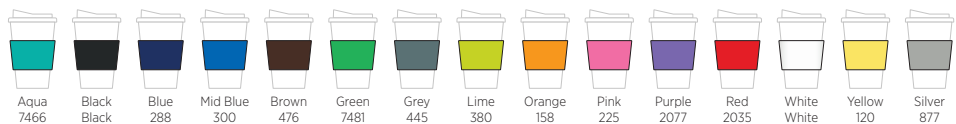

WHICH *Americano*[®] IS RIGHT FOR YOU?

FIND OUT HERE...

350 ML DOUBLE-WALL,
AIR-INSULATED, SCREW-FIX LID

& MIX & MATCH

For many of our Americano Models, you can mix and match the colours to create your perfect combination...

Lid colours

Grip colours

(Tyre grip available in black only)

Tumbler colours

(Americano Cortado available in clear only)

210691 AMERICANO® RECYCLED 350 ML INSULATED TUMBLER
Recycled PP Plastic Ø 9.5 x 15.5 cm ●