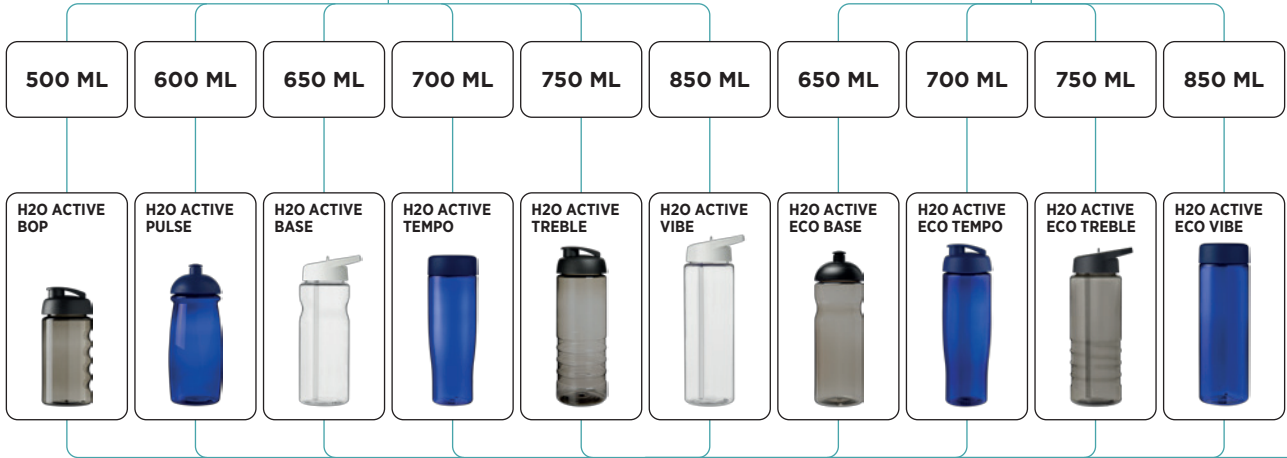

PP Plastic Ø 9.5 x 12 cm

Americano® ⑥

210004 AMERICANO® GRANDE 350 ML INSULATED MUG

PP Plastic 13.5 x 9.5 x 16.5 cm

SIMPLE STEPS TO YOUR PERFECT BOTTLE...

HIGH GLOSS PET

RECYCLED PET

**CHOICE OF FOUR LIDS:
SPOUT, FLIP, DOME OR SCREW CAP**