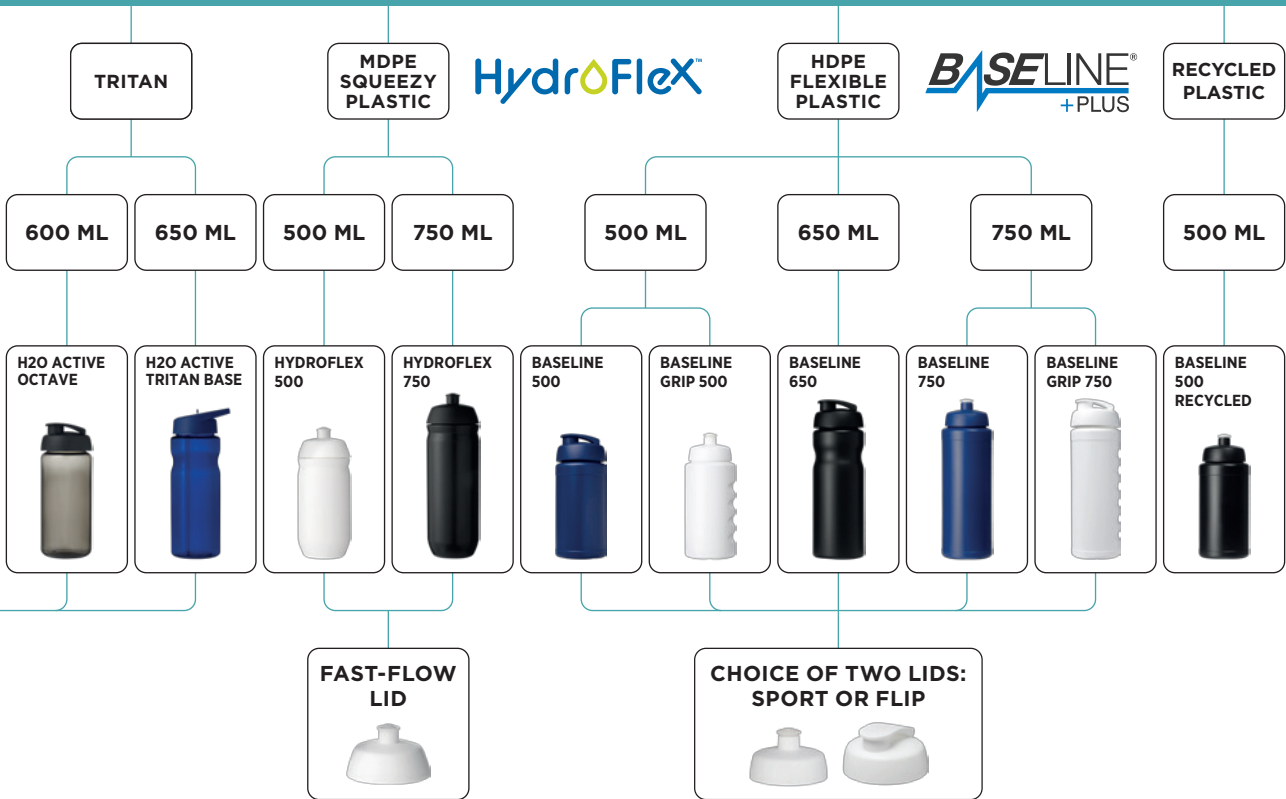

THEN CHOOSE YOUR COLOURS...

BOTTLE COLOURS:		LID COLOURS:	
HF 500		500	
HF 750		GRIP 500	
		650	
		750	
		GRIP 750	

LID COLOURS:	
	Aqua 7466 Black 288 Blue 7481 Green 7481 Lime 380
	Orange 158 Pink 225 Purple 2077 Red 2035 White 120 Yellow 120

& MIX & MATCH