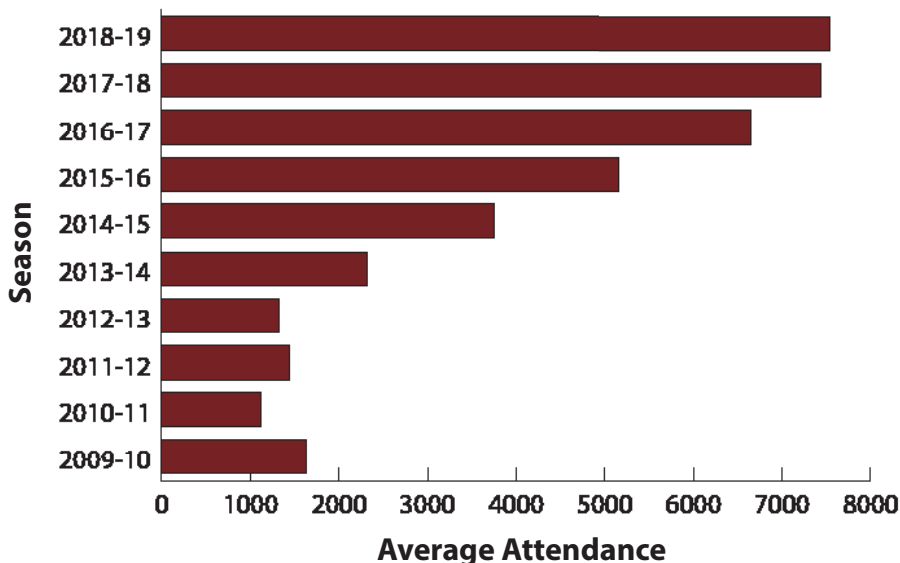

ALL-TIME RECORD (44 YEARS): 411-196 (.677)

ATTENDANCE LAST 15 YEARS

YEAR	GAMES	TOTAL	Avg.
2018-19	9	67,561	7,507
2017-18	18	133,906	7,439
2016-17	13	86,328	6,641
2015-16	18	92,914	5,162
2014-15	18	67,598	3,755
2013-14	21	48,733	2,321
2012-13	17	22,384	1,317
2011-12	16	23,073	1,442
2010-11	14	15,645	1,118
2009-10	16	26,206	1,638
2008-09	16	20,590	1,287
2007-08	16	16,065	1,004
2006-07	17	12,364	727
2005-06	14	9,058	647
2004-05	17	18,392	1,082

MISSISSIPPI STATE AVERAGE HOME ATTENDANCE THE LAST 10 SEASONS