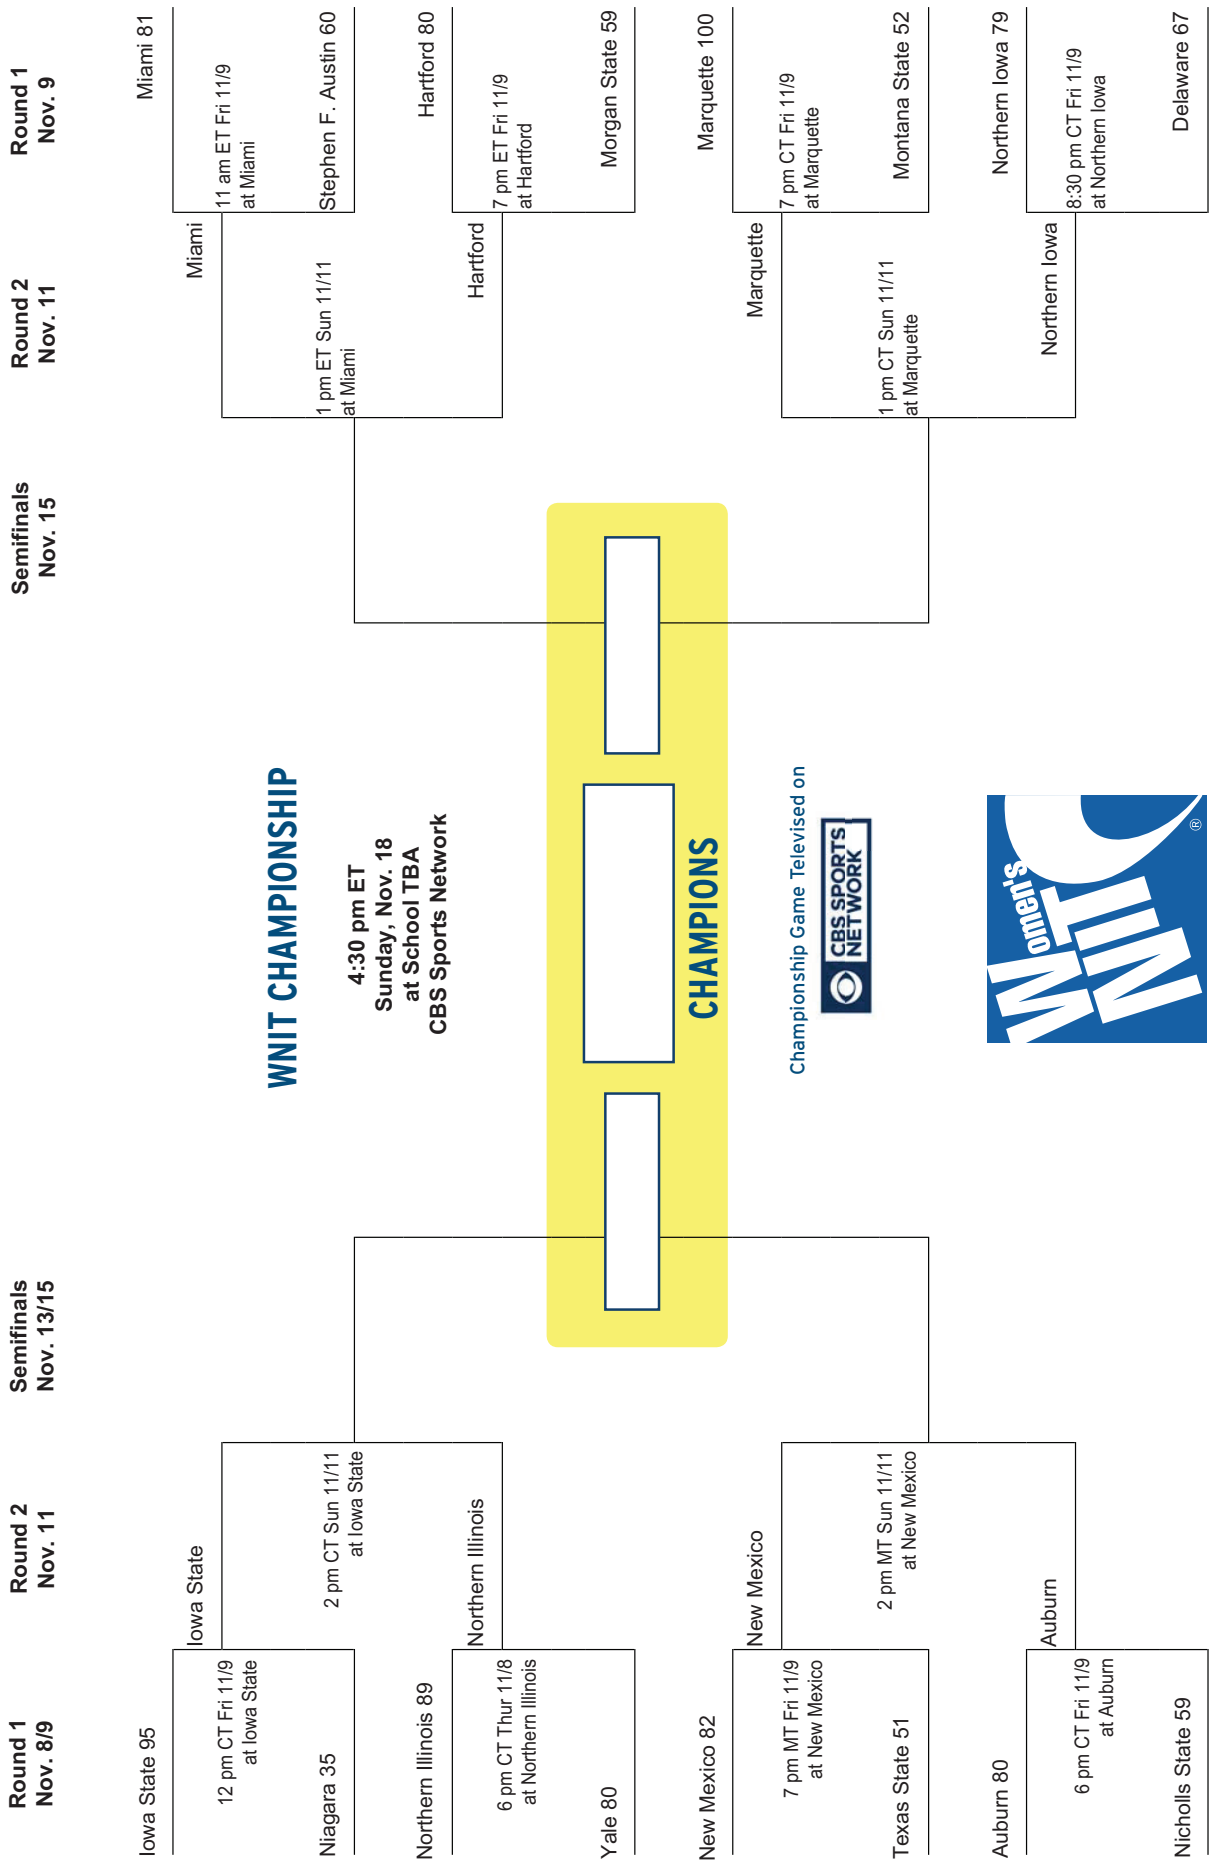

2018 Women's National Invitation Tournament
PRESEASON WNIT BRACKET
Produced by **TRIPLE CROWN**

All game times are according to host school's time zone.

Auburn Career Record Updates

Auburn Career Scoring

No.	Player	Years	Points
1.	DeWanna Bonner	2005-09	2,162
2.	Becky Jackson	1980-84	2,068
3.	Vickie Orr	1985-89	2,035
4.	Marianne Merritt	1975-79	1,979
5.	Carolyn Jones	1988-91	1,831
6.	Natasha Brackett	2001-05	1,716
7.	Brandy Montgomery	2013-17	1,644
8.	Mae Ola Bolton	1984-88	1,616
9.	Alli Smalley	2007-11	1,601
10.	Angie Hannah	1978-82	1,583
11.	Tyrese Tanner	2010-14	1,515
12.	Le'Coë Willingham	1999-03	1,475
13.	Lori Monroe	1979-83	1,415
14.	Tasha Hamilton	1997-01	1,402
15.	Sherell Hobbs	2005-09	1,372
16.	Linda Godby	1986-90	1,365
17.	Tra'Cee Tanner	2012-16	1,327
18.	Debra Larkin	1981-85	1,310
19.	C.C. Hayden	1989-92	1,306
20.	Katie Frerking	2013-17	1,271
21.	Conswella Sparrow	1997-00	1,249
22.	Blanche Alverson	2009-13	1,244
23.	Janiah McKay	2015-present	1,229
24.	Brenda Hill	1981-85	1,222
25.	Monique Morehouse	1992-96	1,191
26.	Lauretta Freeman	1989-93	1,188
27.	Hasina Muhammad	2001-15	1,184
	Sharon Stewart	1984-88	1,184
29.	Ruthie Bolton	1985-89	1,176
30.	Tiffany Krantz	1996-00	1,136

Auburn Career Steals

No.	Player	Years	Steals
1.	Mae Ola Bolton	1985-88	282
2.	Kristen Mulligan	1993-96	253
3.	Ruthie Bolton	1986-89	246
4.	Debra Larkin	1982-85	242
5.	Helene Baroody	1984-87	240
6.	Katie Frerking	2013-17	234
7.	Sherell Hobbs	2005-09	231
8.	Hasina Muhammad	2011-15	223
9.	DeWanna Bonner	2005-09	208
10.	Natasha Brackett	2001-05	202
--	Janiah McKay	2015-present	160

Auburn Career Free Throws

No.	Player	Years	FTs
1.	DeWanna Bonner	2005-09	600
2.	Carolyn Jones	1988-91	438
3.	Tyrese Tanner	2010-14	376
4.	Conswella Sparrow	1997-00	346
	Le'Coë Willingham	1999-04	346
6.	Becky Jackson	1980-84	340
7.	Janiah McKay	2015-present	315
	Vickie Orr	1985-89	307
9.	Marianne Merritt	1975-79	305
10.	Tasha Hamilton	1997-01	296

Auburn Career Assists

No.	Player	Years	Assists
1.	Whitney Boddie	2005-09	603
2.	Renae Halbrooks	1978-82	593
3.	Helene Baroody	1983-87	587
4.	Kristen Mulligan	1992-96	551
5.	Ruthie Bolton	1985-89	526
6.	Martha Monk	1979-81	525
7.	Chantel Tremiere	1987-91	490
8.	Tiffany Krantz	1996-2000	414
9.	Debra Larkin	1981-85	386
10.	Janiah McKay	2015-present	331
11.	Samantha Williams	1991-96	323
12.	Nicole Louden	2001-05	311
13.	Katie Frerking	2013-17	307
14.	Alli Smalley	2007-11	303
15.	Morgan Toles	2009-11	267
16.	Najat Ouardad	2011-13	259
17.	Cindy Sagrera	1981-84	254
18.	Mae Ola Bolton	1984-88	252
19.	Nitasha Brown	2002-06	236
20.	DeWanna Bonner	2005-09	226
21.	Tasha Hamilton	1997-2001	219
22.	Angie Hannah	1978-82	214
23.	Lynn Stevenson	1987-91	212
24.	LaRita Spencer	1999-2001	209
25.	Terryland Robinson	1989-93	207
	Diann McNeil	1984-88	202
27.	Justine Agbatan	1995-98	201
28.	Nancy Derrick	2000-04	200
	Sherell Hobbs	2005-09	200
30.	Tamela McCorvey	2006-08	189

Auburn Career Free-Throw Pct. (min 150 att.)

No.	Player	Years	Pct. (FT-FTA)
1.	Carolyn Jones	1988-91	.810 (438-541)
2.	Kristen Mulligan	1992-96	.796 (191-240)
3.	DeWanna Bonner	2005-09	.795 (600-777)
4.	Laticia Morris	1995-97	.787 (233-296)
5.	Whitney Boddie	2005-09	.777 (219-282)
6.	Linda Godby	1986-90	.774 (185-239)
7.	Brenda Hill	1982-83	.768 (208-271)
8.	Helene Baroody	1983-87	.767 (155-202)
9.	Janiah McKay	2015-present	.765 (315-412)
10.	Patrena Scruggs	1987-89	.749 (128-171)