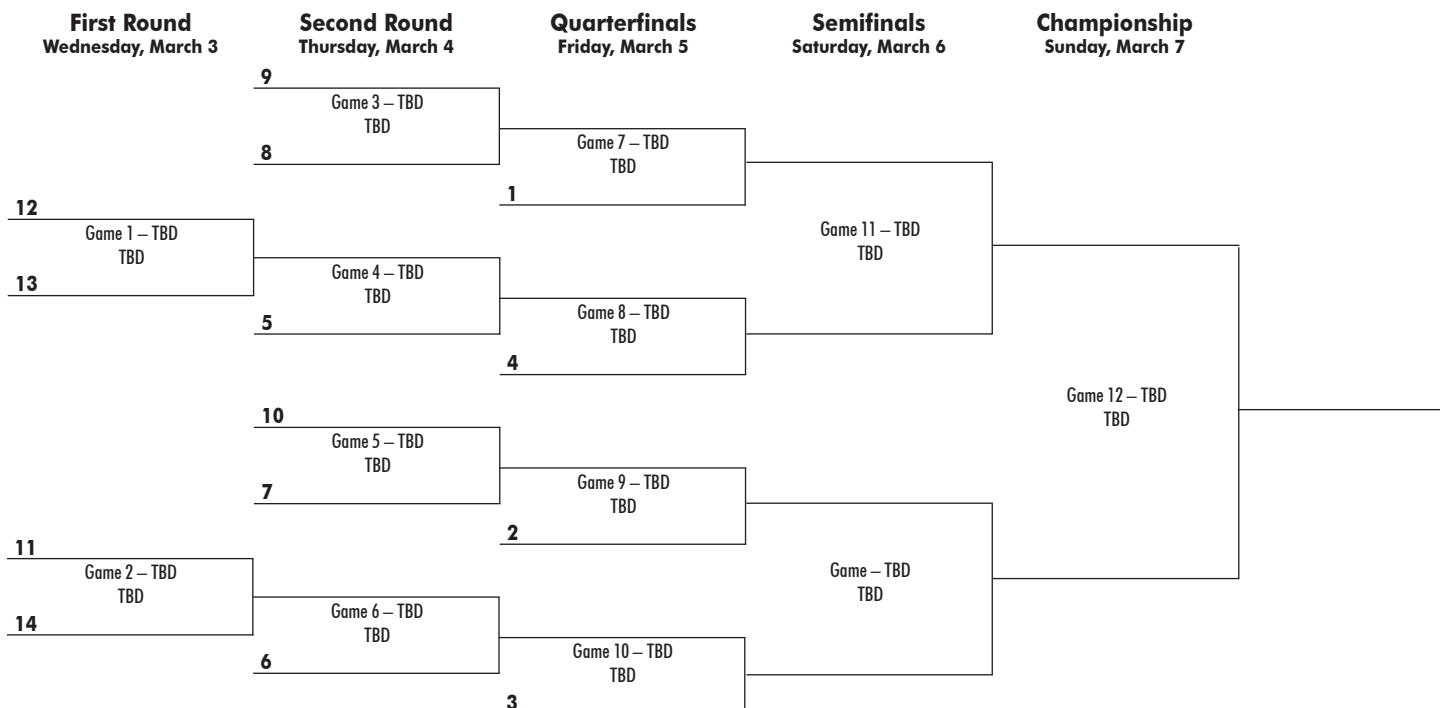

2021 SEC BASKETBALL TOURNAMENT • BON SECOURS WELLNESS ARENA • GREENVILLE, SC

The Southeastern Conference Women's Basketball Tournament will be played for the fifth time in Greenville, S.C. when Bon Secours Wellness Arena plays host to the 2021 event.

The Bon Secours Wellness Arena is a state-of-the-art 15,000 seat sports and entertainment venue. The Arena was opened on September 13, 1998 and has hosted award winning musical acts as well as events such as WWE and Disney on Ice. In the fall of 2012, the Greenville City and Greenville County Councils approved funding of $13.1 million for renovations to the Arena. In June of 2013, the first of a three year renovation project began with phase two starting in June of 2014.

Beginning with its inception and through 1986, the tournament was held at campus sites. The tournament was then sent to Albany, Ga., which served as the site for six years from 1987-92. The tournament then moved to Chattanooga, Tenn., where it was held from 1993-2000, with the exception of 1998 when the tournament moved to Columbus, Ga.

Since 2001 the tournament has enjoyed many new sites, including Memphis (2001), Nashville (2002, 2004, 2008, 2011, 2012, 2018), Little Rock, Ark. (2003, 2006, 2009, 2015), Greenville, S.C. (2005, 2017, 2018, 2019, 2020), Duluth, Ga. (2007, 2010, 2013, 2014) and Jacksonville, Fla. (2016).

The winner of the 13-game tournament will receive the league's automatic bid to the NCAA Tournament. The tournament seeds and conference champion will be determined by the 16-game regular-season SEC schedule.

The event has helped set the stage for SEC teams in the NCAA Tournament, as 30 of the conference tournament champions have advanced to at least the Sweet 16. Three of the last 13 SEC Tournament champions have gone on to win the national championship. The SEC Tournament Champion has failed to win at least one NCAA Tournament game only

twice.

Tennessee leads the league with 17 SEC Tournament titles. Vanderbilt is second with six, while South Carolina has five, Auburn, Georgia, each have four. LSU has two with Kentucky, Mississippi State and Texas A&M having each won one SEC Tournament championship.

Future SEC Tournament Dates & Sites

March 2-6, 2022	Nashville, Tenn.
March 1-5, 2023	TBD
March 6-10, 2024	TBD
March 5-9, 2025	TBD
March 4-8, 2026	TBD

SEC Tournament Tie-Break Procedures

Teams will be seeded No. 1 through No. 14 in the SEC Women's Basketball Tournament bracket based upon the final regular season Conference standings. Teams that finished No. 1 through No. 4 in the final regular season standings shall receive first- and second-round byes and teams that finish No. 5 through No. 10 will receive first-round byes.