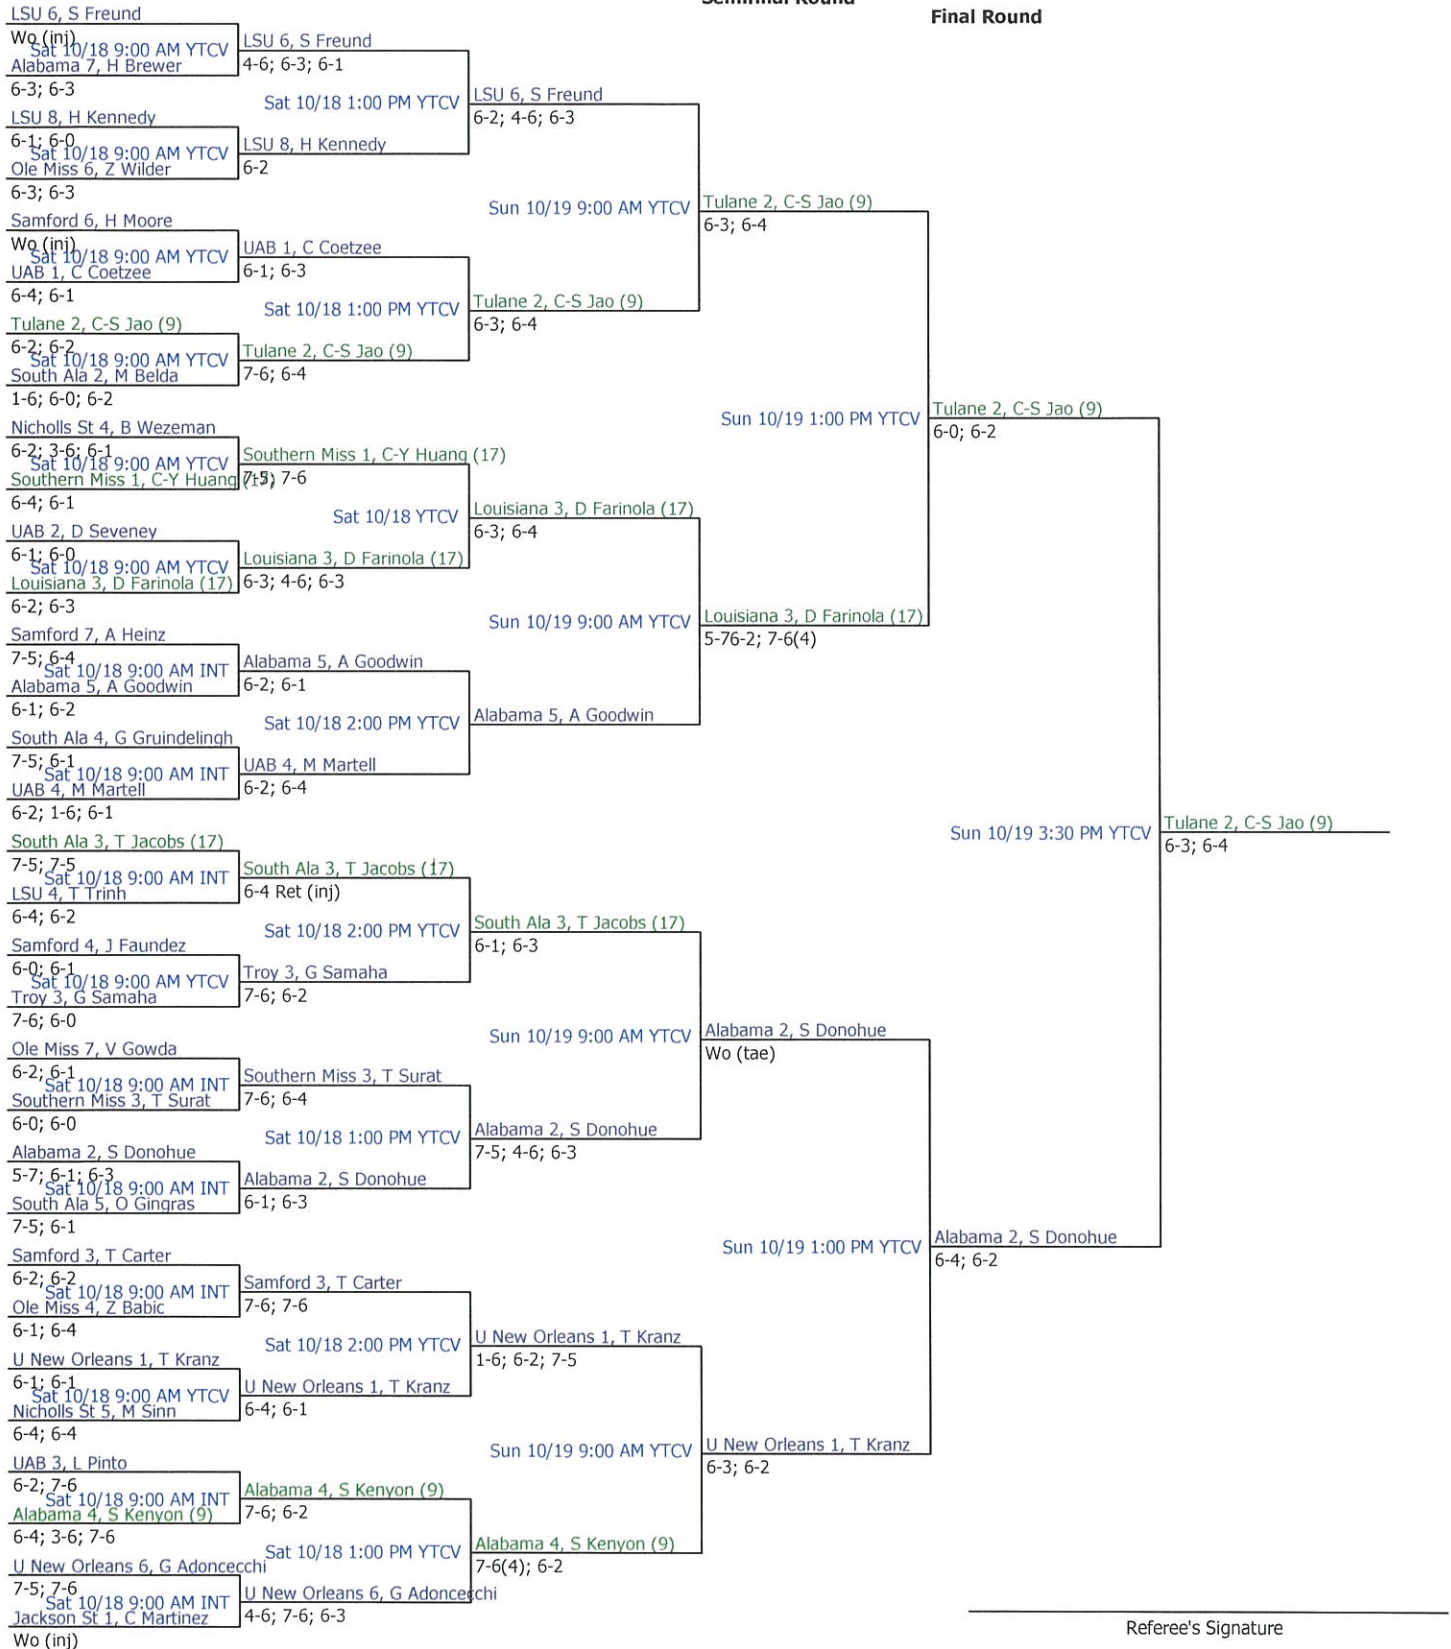

Auburn Adult Championship		Seeded Players			
Auburn University	Men's Open Singles Consolation	17. Auburn 7, D.	17. Louisiana 1, E.	17. Miss St 4, T.	17. South Ala 3, T.
City/State: Auburn, AL	Section: Southern	17. Auburn 9, J.	17. Louisiana 3, D.	17. Miss St 6, R.	17. Southern Miss ...
Director: Travis C. Debardelaben	Referee: Chris Rogers	17. Jax St 4, J.	17. Louisiana 5, J.	17. Ole Miss 3, R.	17. Troy 1, G Dias
Phone: 334-501-2921	Date: 03/25/2011 - 03/27/2011	17. Jax St 5, M.	17. Miss St 3, M.	17. Samford 1, F.	17. Tulane 4, A.
				Winner: Auburn 5, L Ollert	

Third Round

Fourth Round

Quarterfinal Round

Semifinal Round

Final Round

Referee's Signature