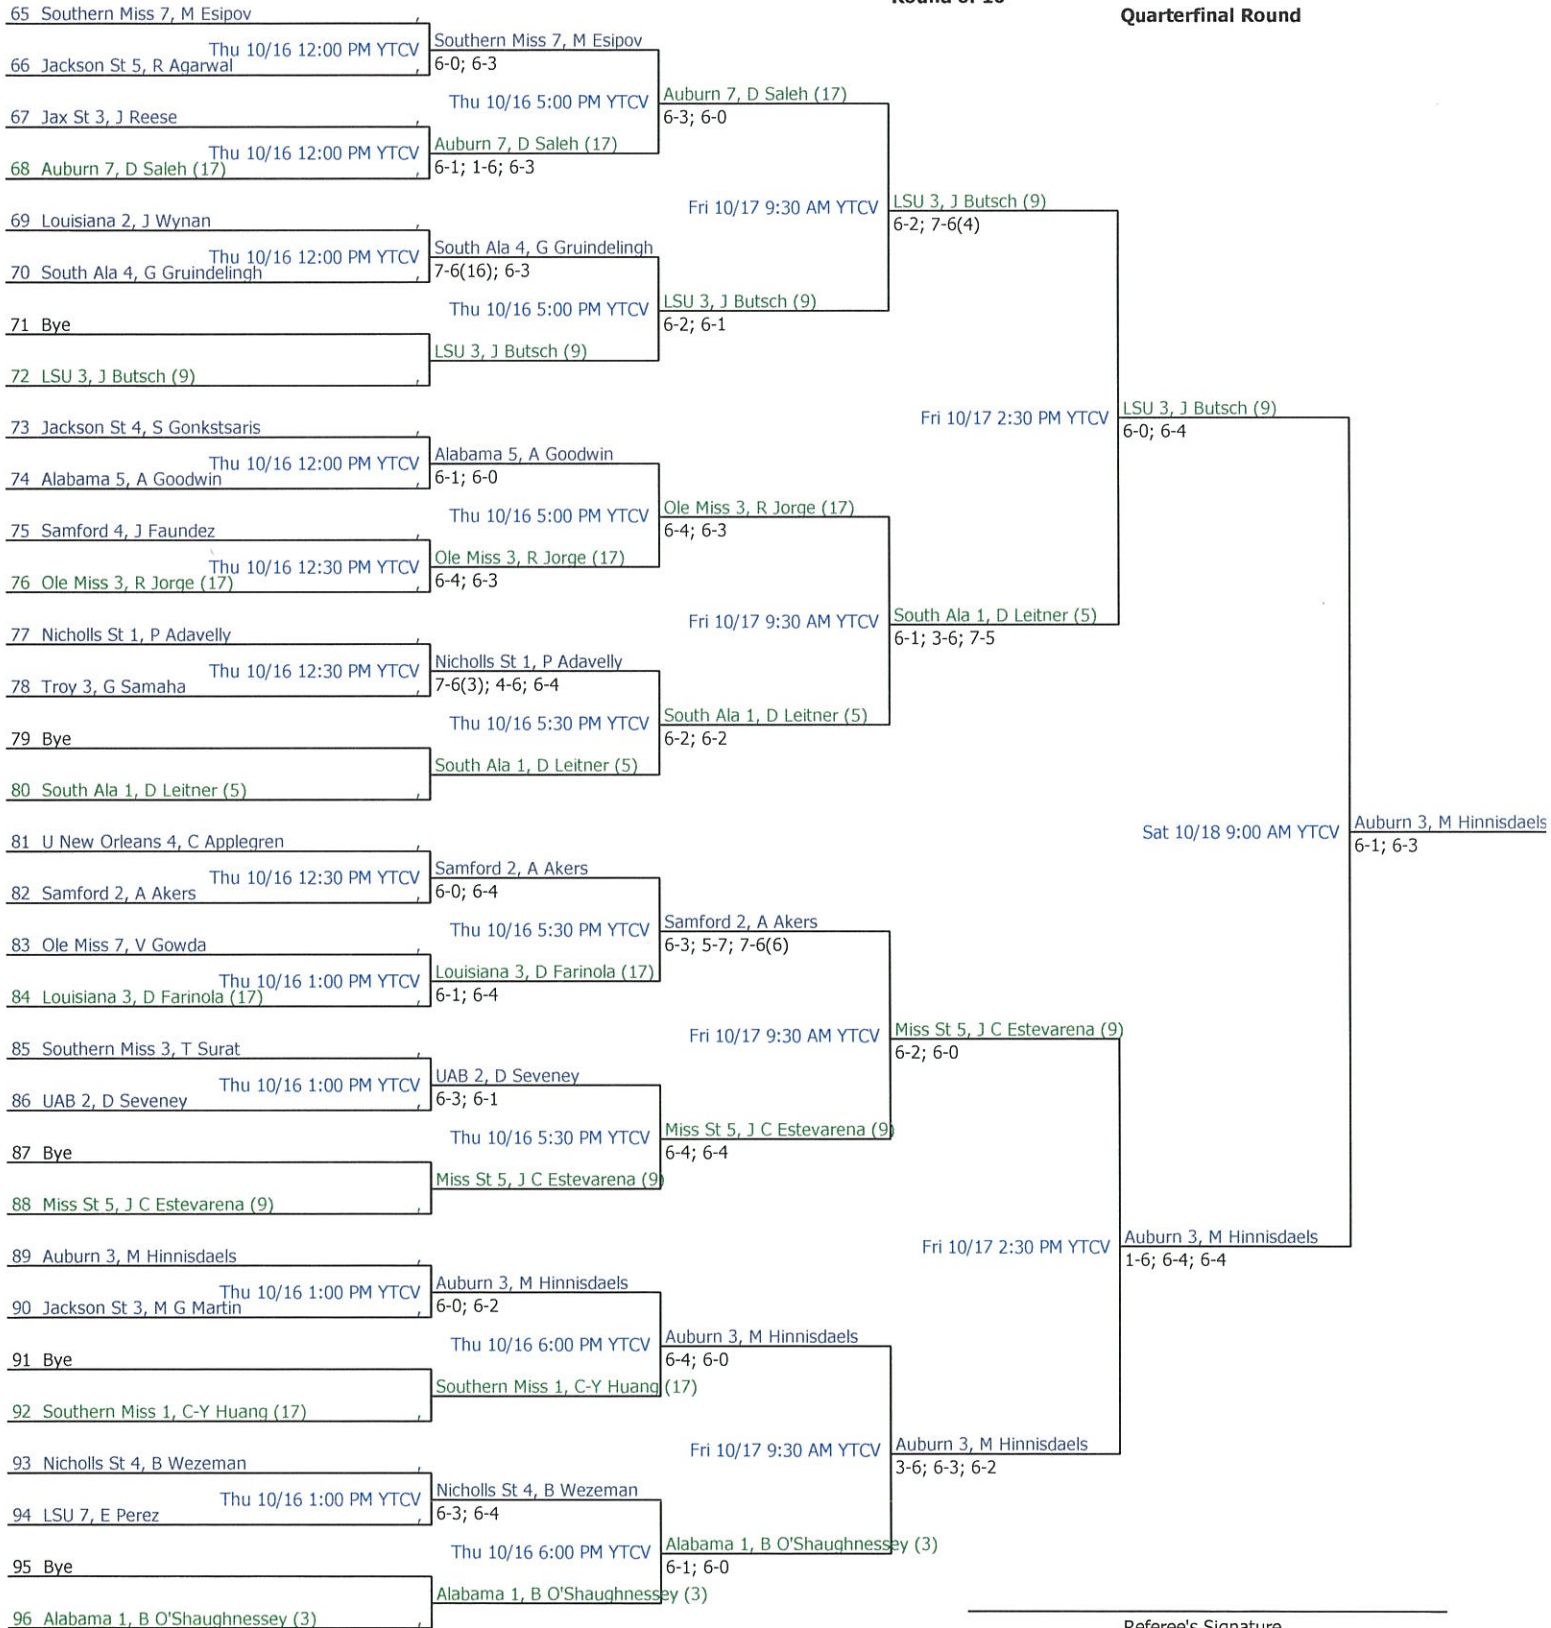

**Round of 128**

**Round of 64**

**Round of 32**

**Round of 16**

**Quarterfinal Round**

Referee's Signature

Auburn Adult Championship		Seeded Players			
Auburn University	Men's Open Singles	17. Auburn 7, D.	17. Louisiana 1, E.	17. Miss St 4, T.	17. South Ala 3, T.
City/State: Auburn, AL	Section: Southern	17. Auburn 9, J.	17. Louisiana 3, D.	17. Miss St 6, R.	17. Southern Miss ...
Director: Travis C. Debardelaben	Referee: Chris Rogers	17. Jax St 4, J.	17. Louisiana 5, J.	17. Ole Miss 3, R.	17. Troy 1, G Dias
Phone: 334-501-2921	Date: 03/25/2011 - 03/27/2011	17. Jax St 5, M.	17. Miss St 3, M.	17. Samford 1, F.	17. Tulane 4, A.
				Winner: Auburn 5, L Ollert	