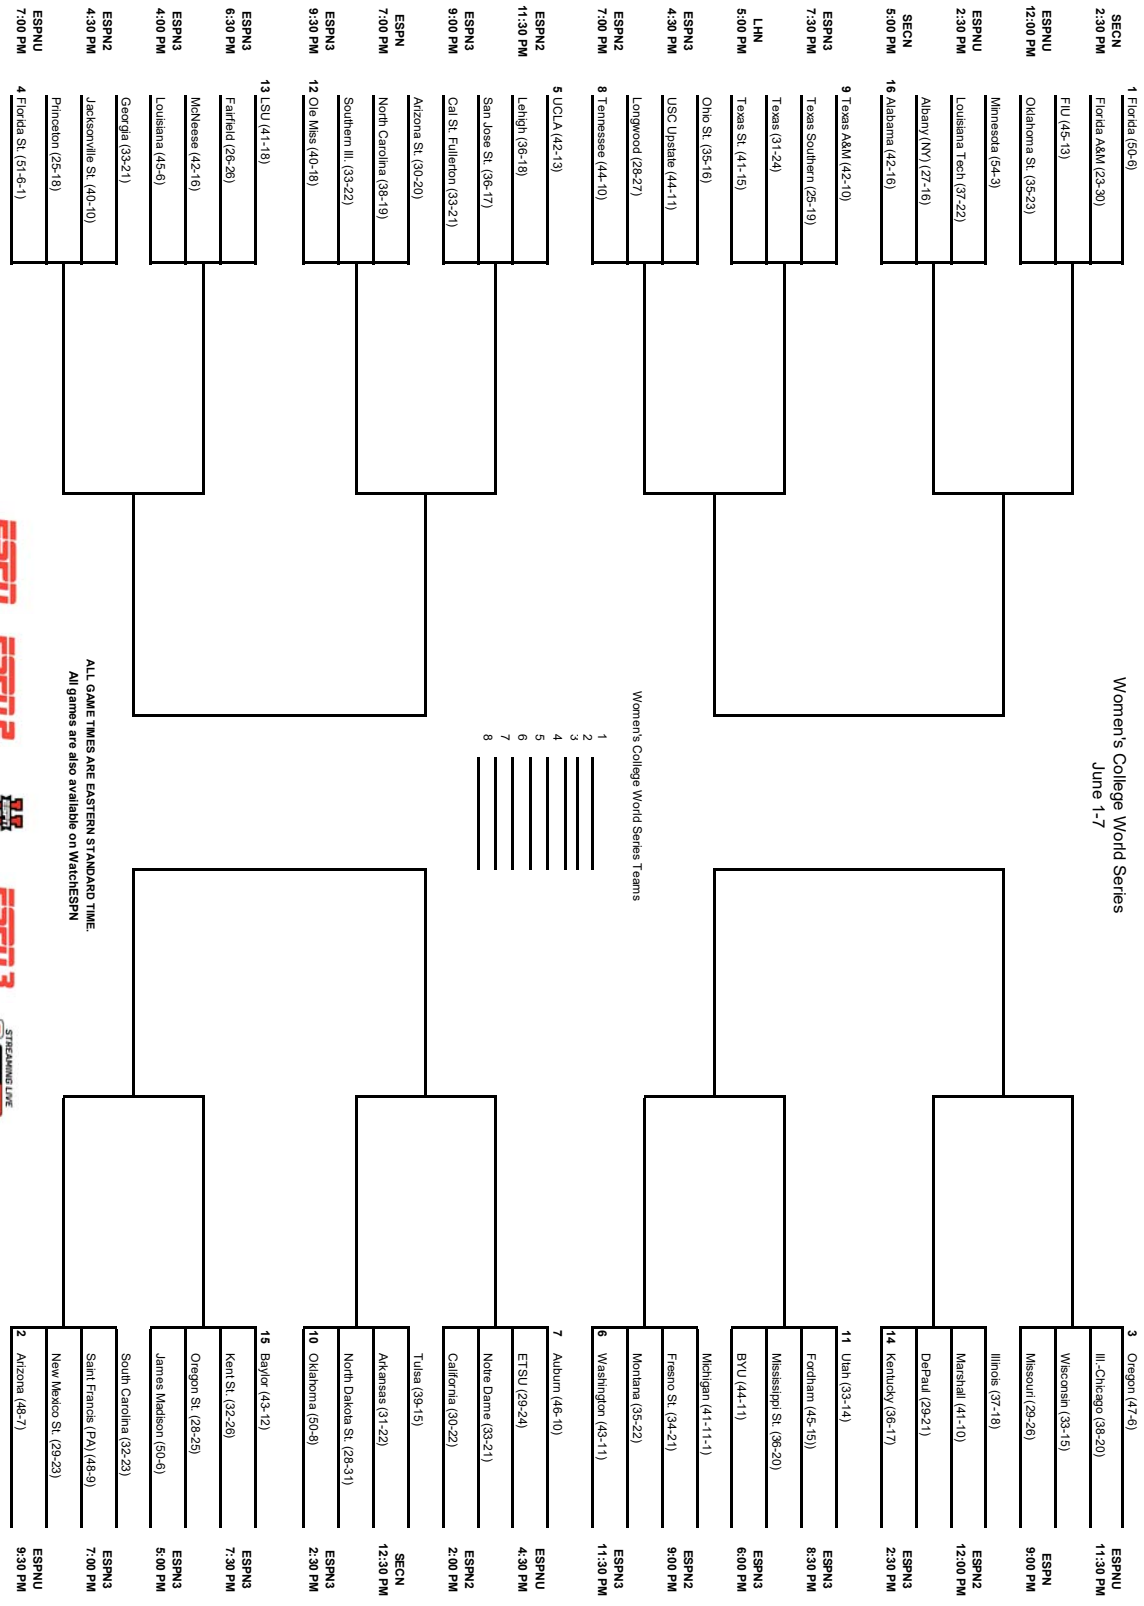

REGIONALS
May 18-21

SUPER REGIONALS
May 25-28

SUPER REGIONALS
May 25-28

REGIONALS
May 18-21

2017 NCAA DIVISION I SOFTBALL CHAMPIONSHIP

Women's College World Series
June 1-7

1. Women's College World Series Teams
1. 1
  2. 2
  3. 3
  4. 4
  5. 5
  6. 6
  7. 7
  8. 8

ALL GAME TIMES ARE EASTERN STANDARD TIME
All games are also available on WatchESPN