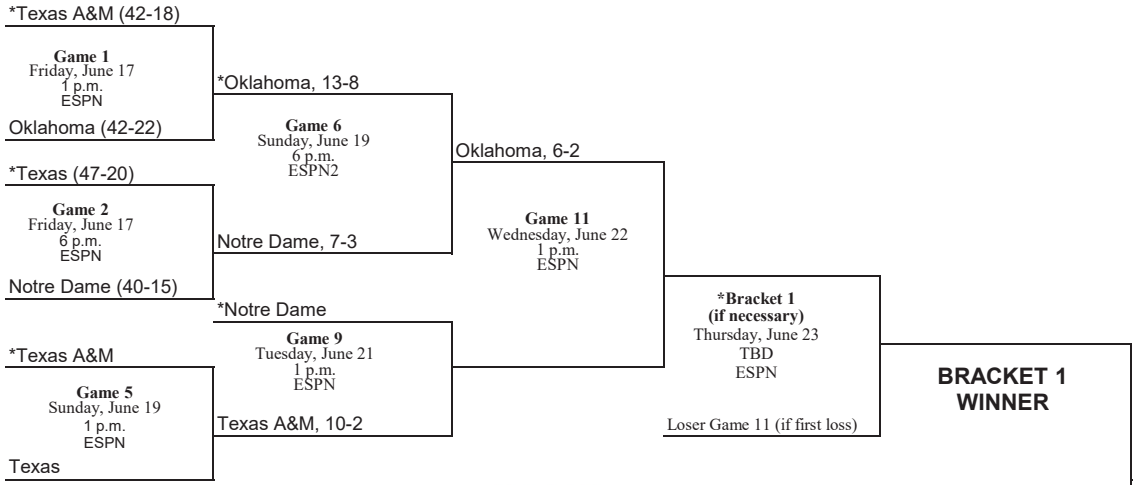

Thompson prepped at Amory (Miss.) High School and later starred as a pitcher at Itawamba (Miss.) Community College from 1989-90. He is a member of both the ICC Athletic Hall of Fame (Class of 2014) and MACCC Hall of Fame (Class of 2021).

2022 NCAA TOURNAMENT BRACKET

2022 NCAA Men's College World Series
 Charles Schwab Field Omaha - Omaha, Nebraska
 June 17-26/27

BRACKET 1

BRACKET 2

MCWS Finals
 (Best two-of-three and all games on ESPN)
 Game One - Saturday, June 25 - 6 p.m.
 Game Two - Sunday, June 26 - 2 p.m.
 #Game Three - Monday, June 27 - 6 p.m.