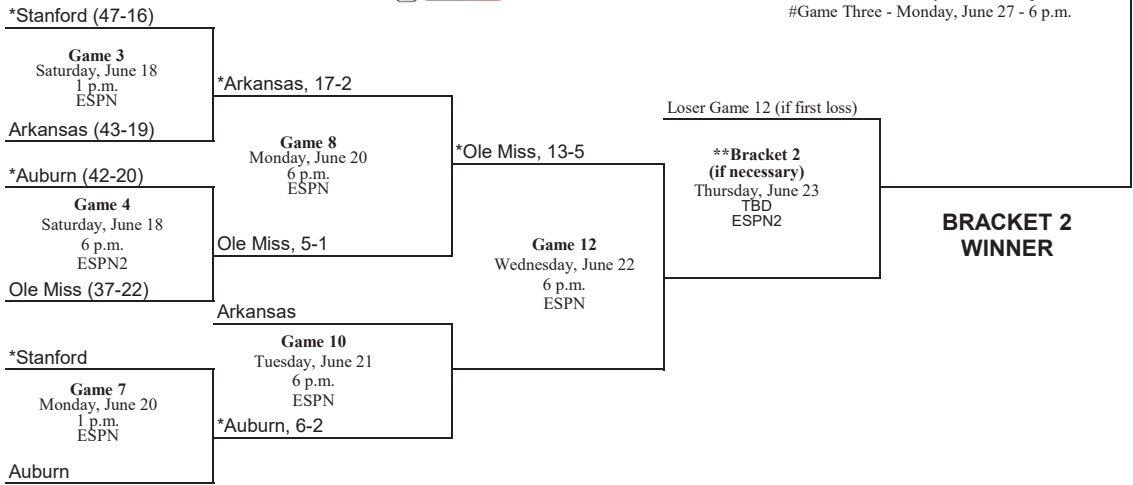

2022 NCAA TOURNAMENT BRACKET

2022 NCAA Men's College World Series
 Charles Schwab Field Omaha - Omaha, Nebraska
 June 17-26/27

BRACKET 1

BRACKET 2

MCWS Finals
 (Best two-of-three and all games on ESPN)
 Game One - Saturday, June 25 - 6 p.m.
 Game Two - Sunday, June 26 - 2 p.m.
 #Game Three - Monday, June 27 - 6 p.m.