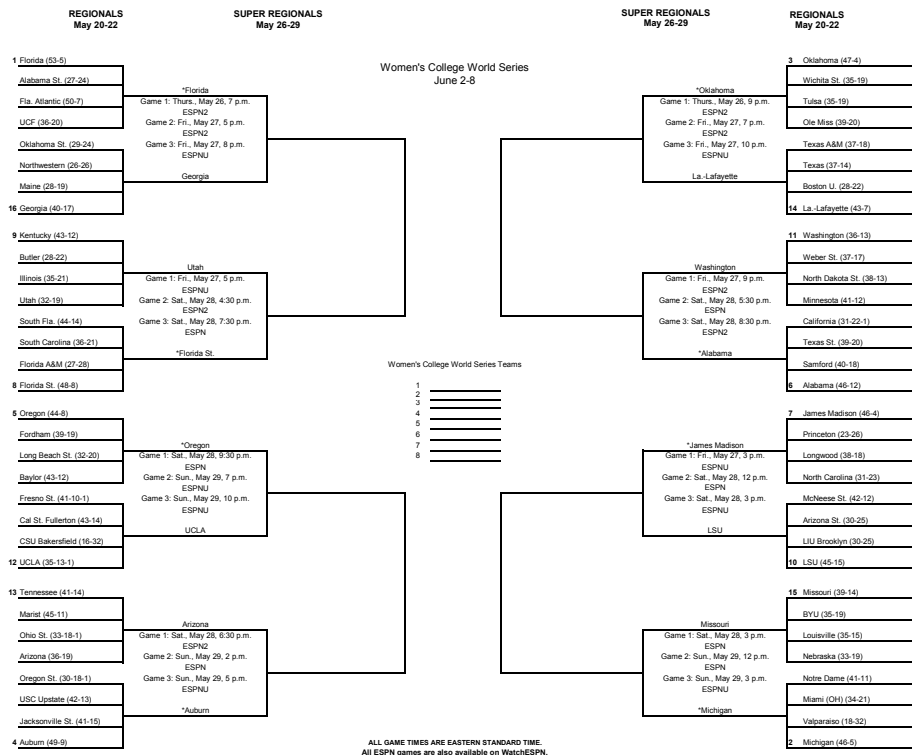

USA SOFTBALL/ESPN POLL (WEEK 14)

Rk.	Team	Record	Pts.	Pvs.
1.	Florida (18)	53-5	498	1
2.	Michigan	46-5	474	2
3.	Oklahoma (1)	47-7	438	T4
4.	Oregon	44-8	436	3
5.	Auburn (1)	49-9	429	8
6.	Alabama	46-12	404	T4
7.	Florida State	47-8	385	6
8.	James Madison	46-4	365	7
9.	Louisiana-Lafayette	43-7	322	10
10.	Tennessee	41-4	314	9
11.	Kentucky	43-12	294	11
12.	LSU	45-15	288	13
13.	UCLA	35-13-1	267	12
14.	Washington	36-13	255	14
15.	Minnesota	41-12	187	19
16.	Missouri	39-13	180	15
17.	Baylor	43-12	170	16
18.	Fresno State	41-10-1	154	17
19.	Georgia	40-17	137	18
20.	Texas A&M	37-18	133	20
21.	Florida Atlantic	50-7	115	22
22.	Arizona	36-19	92	21
23.	Notre Dame	41-11	72	23
24.	South Florida	44-14	40	24
25.	Texas	37-14	15	25

Others Receiving Votes: Ole Miss (13), Utah (8), Ohio State (5), USC Upstate (3), Cal State Fullerton (3), North Dakota State (3), UCF (1v)

SEC STANDINGS

	CONF	CONF %	OVERALL	OVER %	STRK
Florida	20-4	.833	54-5	.915	W1
Kentucky	17-7	.708	43-12	.782	L1
Tennessee	16-7	.696	41-14	.745	L1
Auburn	16-7	.696	50-9	.847	W5
Alabama	16-8	.667	47-12	.797	W1
Missouri	14-10	.583	41-14	.745	W2
LSU	13-11	.542	46-15	.754	W1
Georgia	12-12	.500	41-17	.707	W1
Ole Miss	11-13	.458	40-20	.667	W1
Texas A&M	9-15	.375	37-19	.661	L3
South Carolina	7-17	.292	37-21	.638	W1
Mississippi State	3-21	.125	26-31	.456	L1
Arkansas	1-23	.042	17-39	.304	L14

2016 NCAA Division I SOFTBALL CHAMPIONSHIP