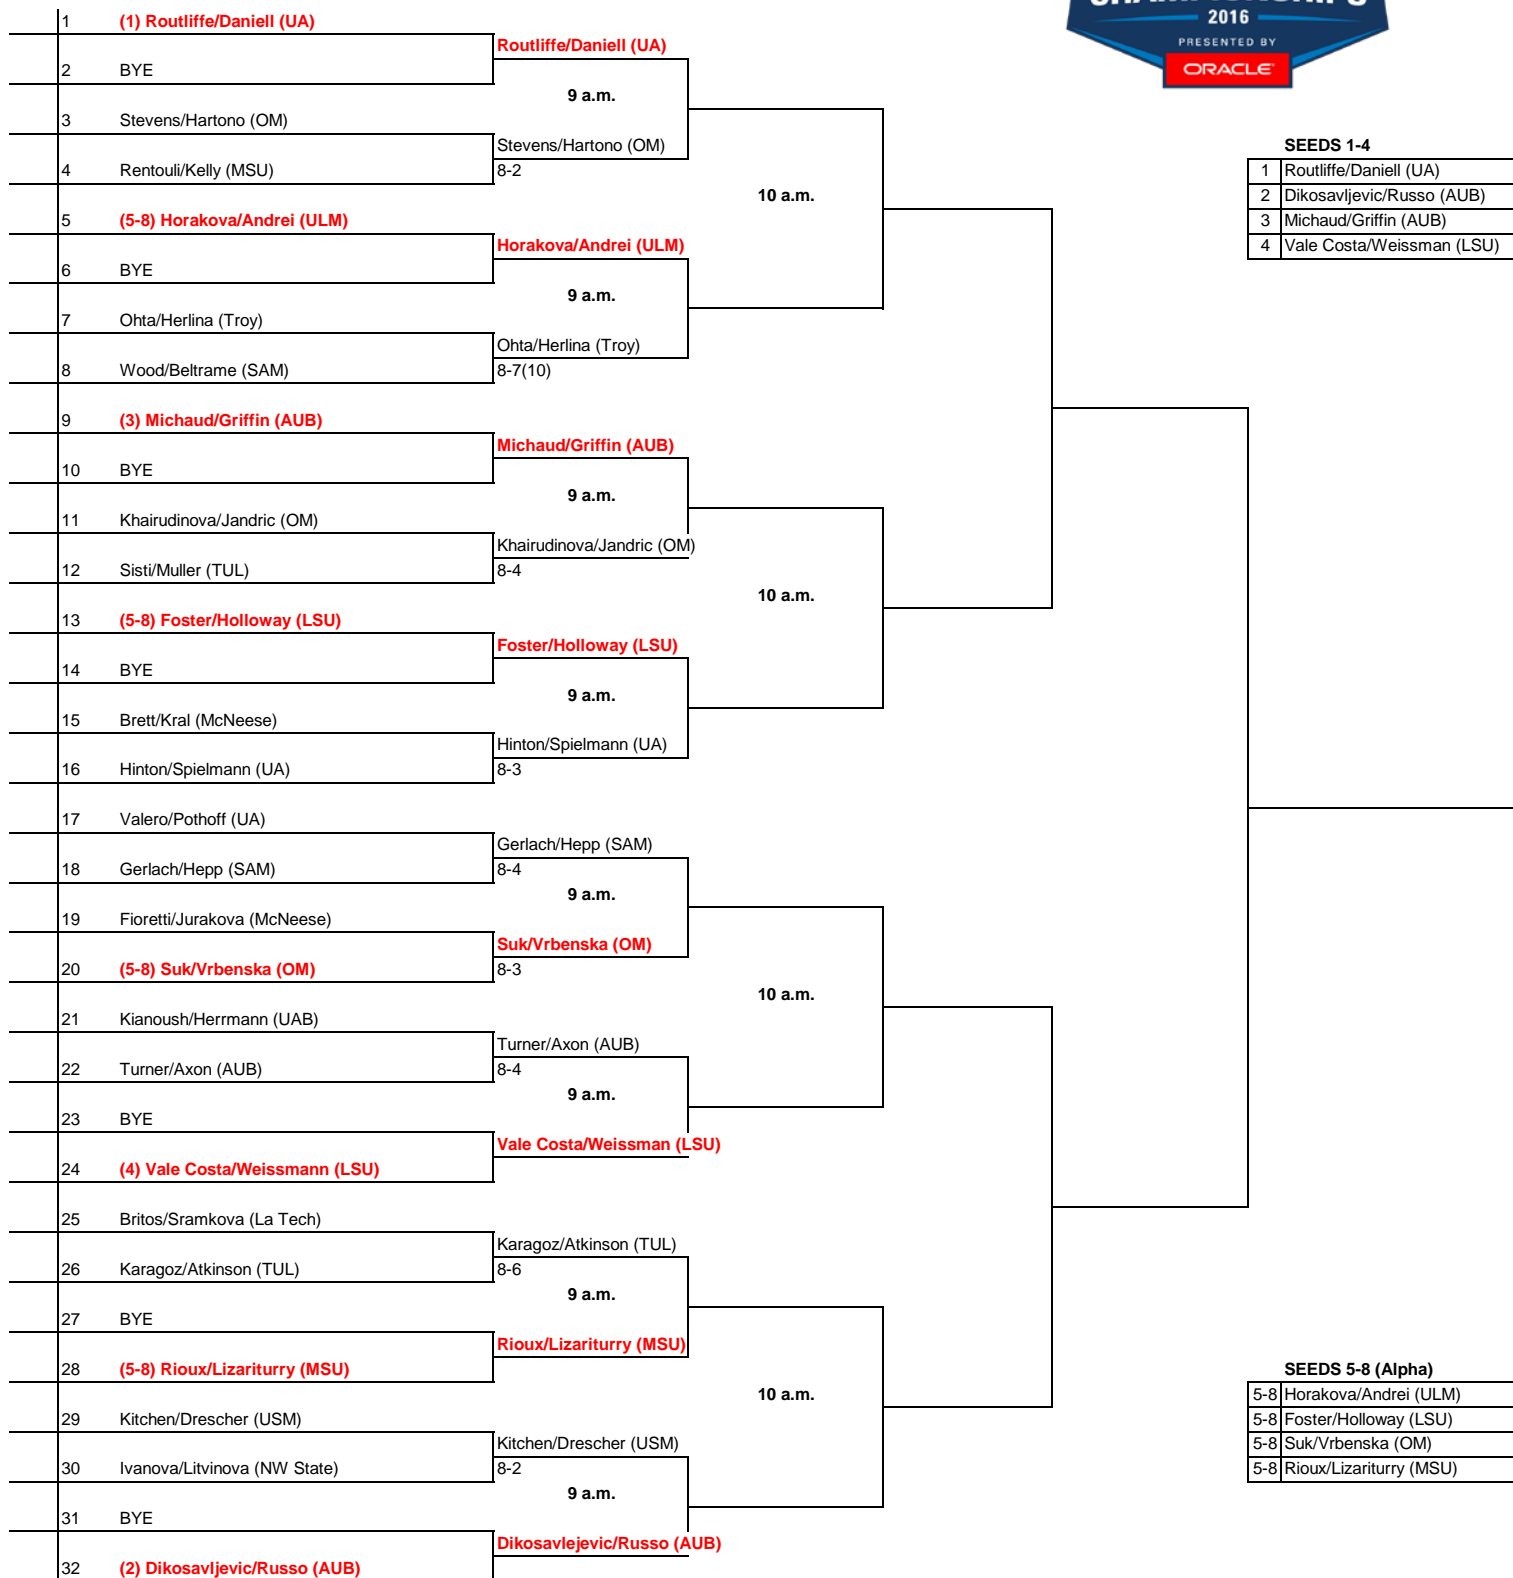

# 2016 ITA Southern Regional Championships

Presented by Oracle

Hosted by The University of Alabama (Oct. 14-17)

B Singles Main Draw - ITA Code: 334181

1	<b>Lucile Delabarre (ULL)</b>			
2	BYE	<b>Delabarre (ULL)</b>		
3	Hayley Ballinger (La Tech)		<b>Delabarre (ULL)</b>	7-5, 6-3
4	Claudia Castella (USM)	Castella (USM)		0-6, 6-4, 6-1
5	BYE		<b>NB 12</b>	
6	Gen Vlanday (JSU)	Vlanday (JSU)		
7	Andrea Mastrippolito (Nicholls)		Popescu (ULM)	6-1, 7-6(3)
8	Ioana Popescu (ULM)	Popescu (ULM)		6-0, 6-0
9	<b>Catherin Ragon (UAB)</b>			
10	BYE	<b>Ragon (UAB)</b>		
11	Vladislava Litvinova (NW State)		<b>Ragon (UAB)</b>	6-0, 7-5
12	Svea Mai (JSU)	Litvinova (NW State)		2-6, 6-3, 6-2
13	Sofia Kurtz (TUL)		<b>NB 12</b>	
14	Cameron Kriscunas (OM)	Kriscunas (OM)		6-1, 6-2
15	Claudia Marsala (JSU)		Kriscunas (OM)	6-4, 6-1
16	Ling Gu (Nicholls)	Gu (Nicholls)		6-4, 6-1
17	Brooke Stevens (OM)			
18	Clem Krug (Nicholls)	Stevens (OM)		6-0, 4-6, 6-1
19	Tjasa Jerse (USM)		Jerse (USM)	6-3, 5-7, 6-1
20	Marina Rodriguez (ULL)	Jerse (USM)		6-2, 6-4
21	Reghan Lynch (UAB)		<b>NB 12</b>	
22	BYE	Lynch (UAB)		
23	Alba Perny (La Tech)		<b>Beltrame (SAM)</b>	6-2, 6-3
24	<b>Arianna Beltrame (SAM)</b>	<b>Beltrame (SAM)</b>		7-5, 6-1
25	Ambi Pande (Nicholls)			
26	Malin Buechner (JSU)	Pande (Nicholls)		7-6(2), 6-3
27	Sonia Chen (La Tech)		Castillo (NW State)	6-2, 6-2
28	Judit Castillo (NW State)	Castillo (NW State)		6-3, 4-6, 6-1
29	Sarah Beth Dolinger (AUB)		<b>NB 12</b>	
30	Elena Roca (USM)	Roca (USM)		6-1, 6-4
31	BYE		Roca (USM)	6-1, 6-3
32	<b>Diana Monsalve (JSU)</b>	<b>Monsalve (JSU)</b>		

# 2016 ITA Southern Regional Championships

Presented by Oracle

Hosted by The University of Alabama (Oct. 14-17)

B Singles Consolation Draw - ITA Code: 334181

# 2016 ITA Southern Regional Championships

Presented by Oracle

Hosted by The University of Alabama (Oct. 14-17)

A Doubles Main Draw - ITA Code: 334182