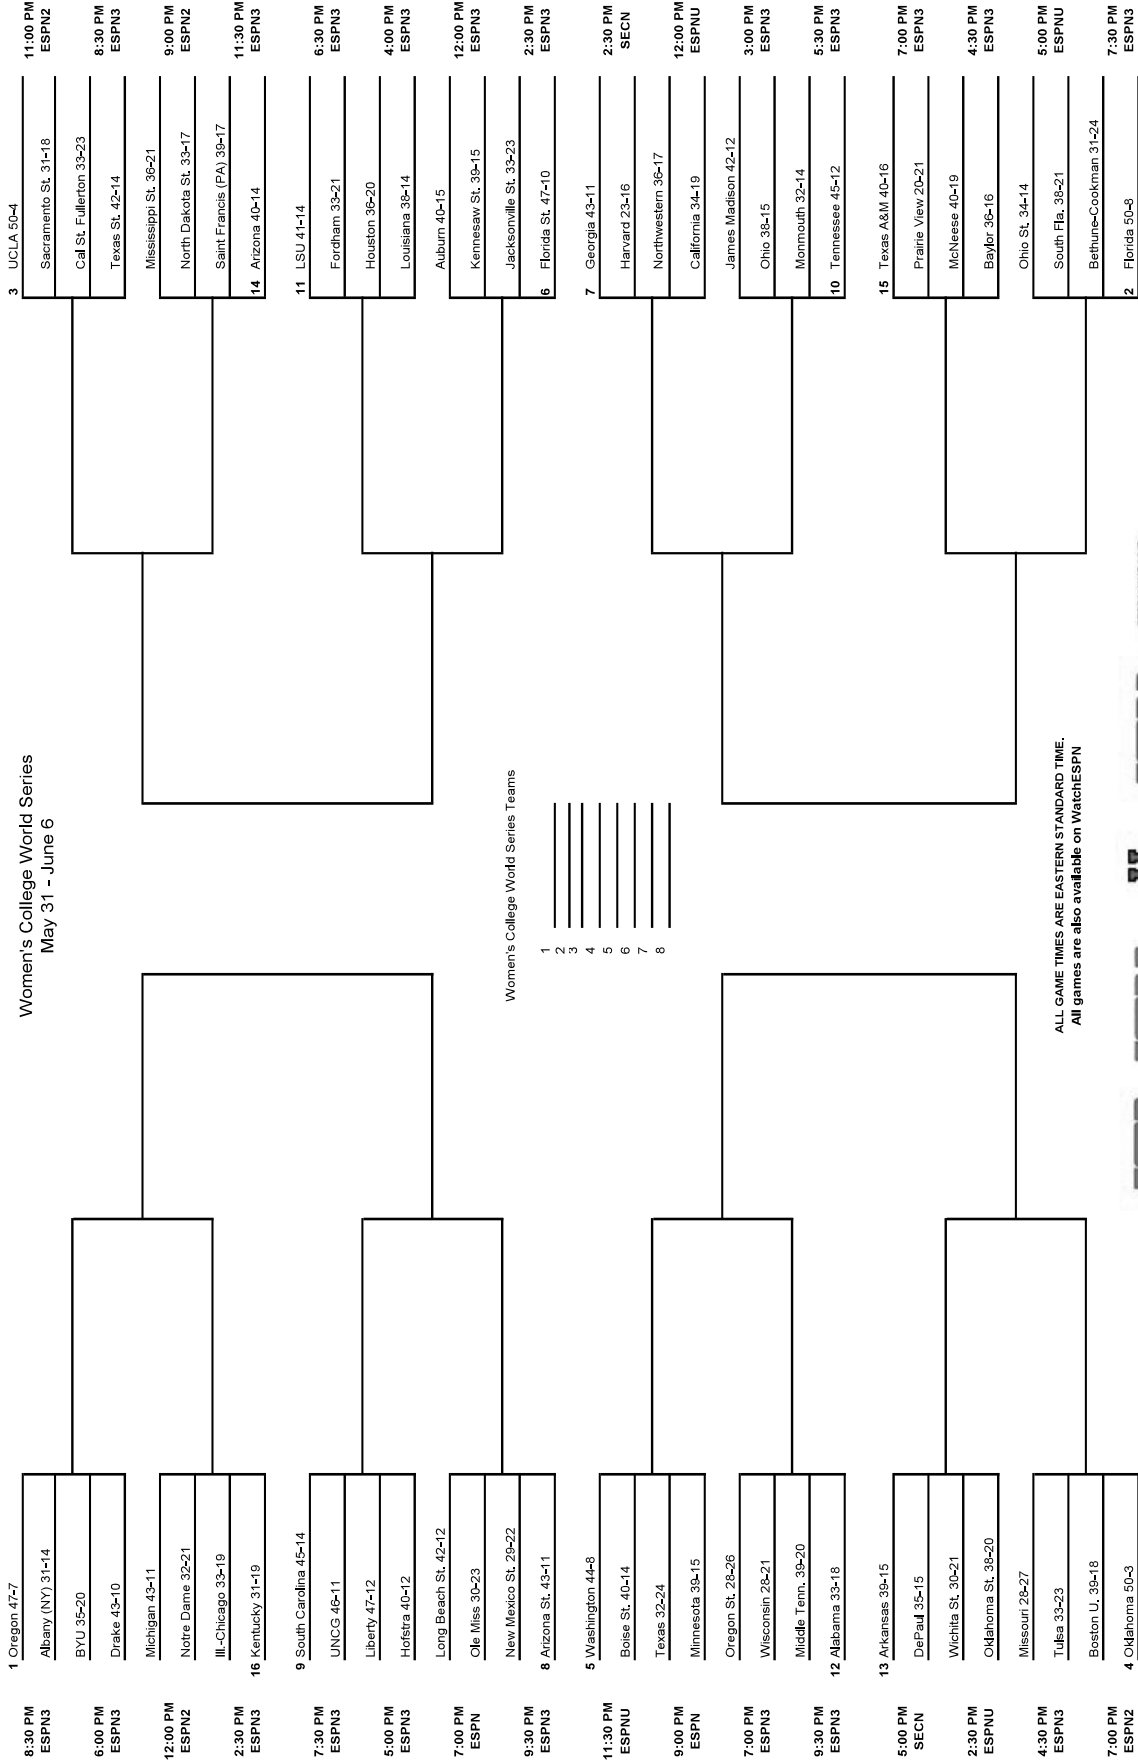

2018 NCAA DIVISION I SOFTBALL CHAMPIONSHIP

REGIONALS
May 18-20

SUPER REGIONALS
May 24-27

REGIONALS
May 18-20

ALL GAME TIMES ARE EASTERN STANDARD TIME.
All games are also available on WatchESPN

© National Collegiate Athletic Association. No commercial use without the NCAA's written approval.
The NCAA opposes all forms of sports wagering.

*Eugene Regional, May 17-19.