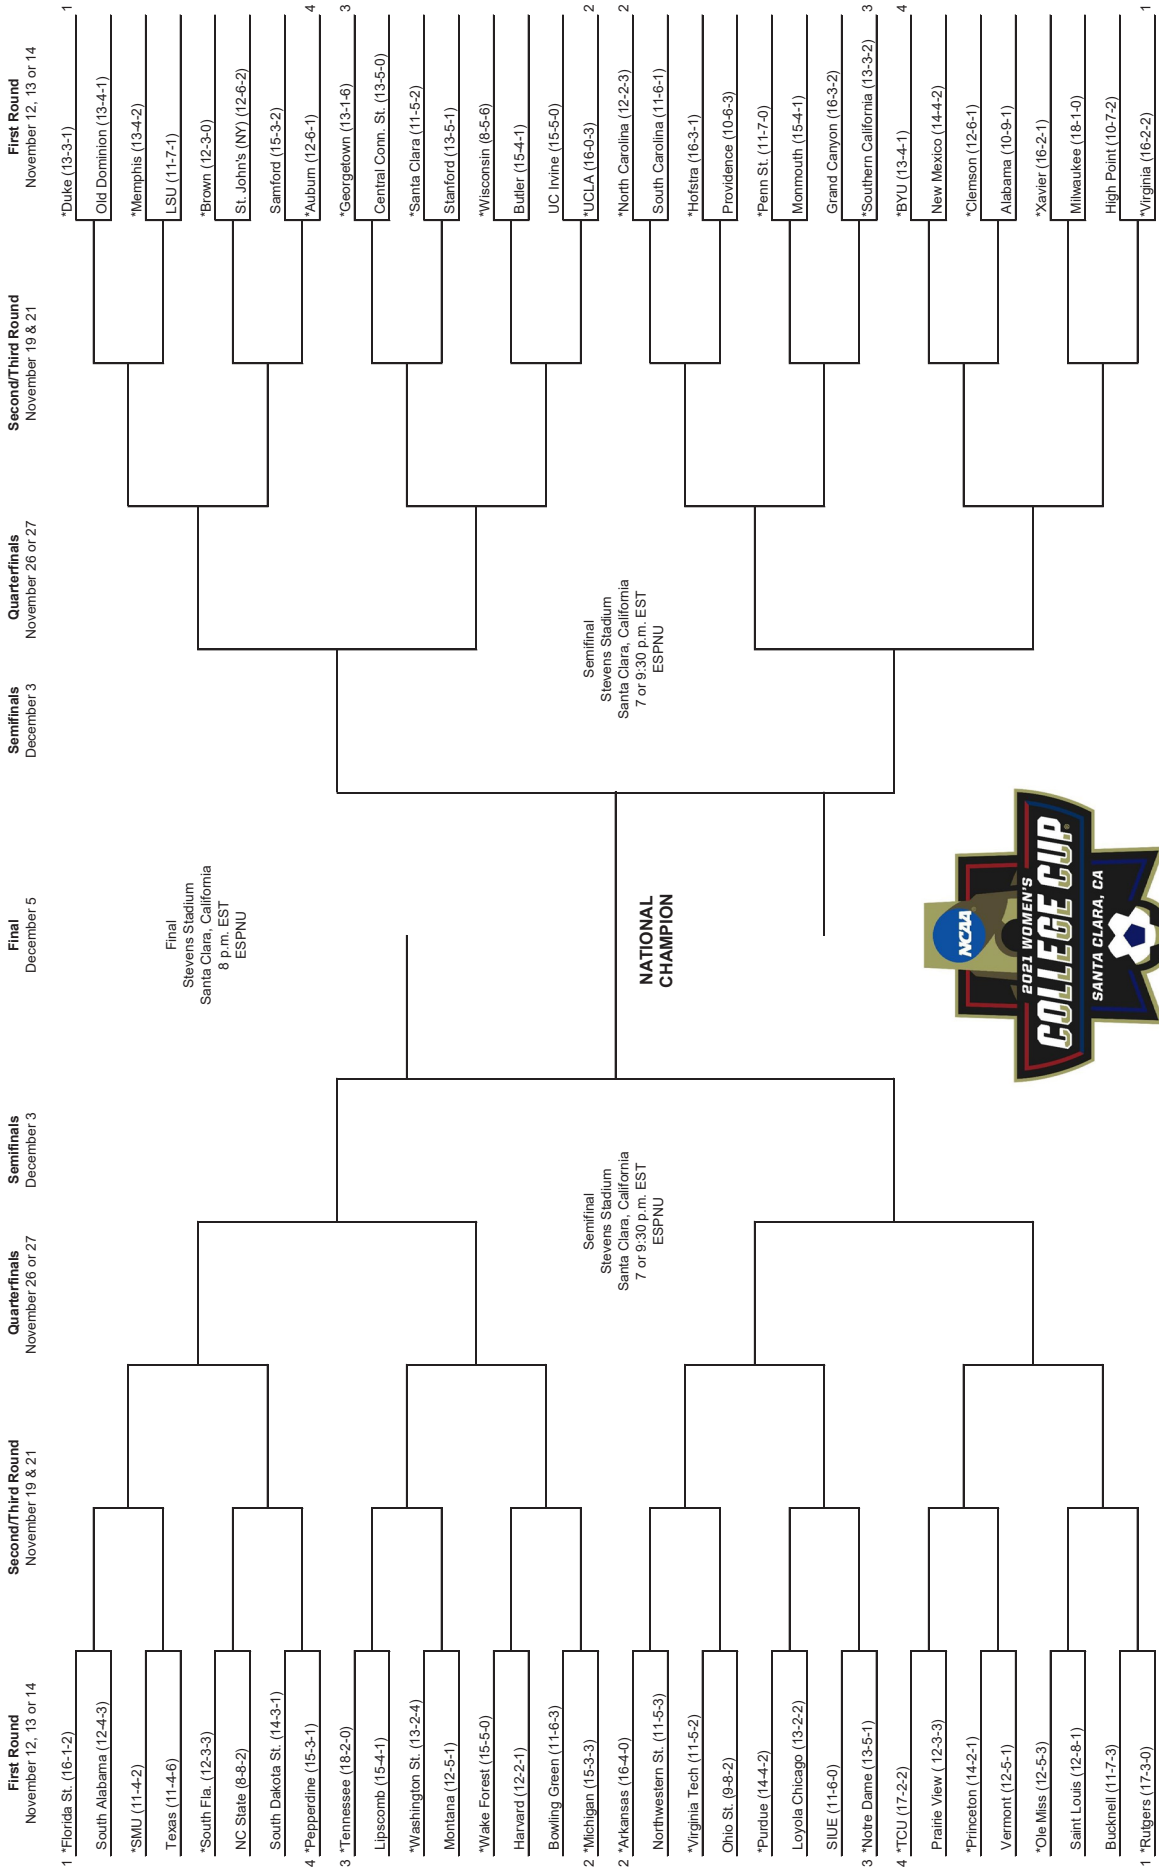

SAMFORD BULLDOGS (15-3-2, 9-0-0 SOCON)

SCHEDULE AND RESULTS

DATE	OPPONENT	LOCATION	RESULT
Aug. 19	Auburn	Birmingham, Ala.	L, 1-2
Aug. 22	Middle Tennessee	Murfreesboro, Tenn.	T, 1-1 (2OT)
Aug. 26	UAB	Birmingham, Ala.	W, 2-1
Aug. 29	Kennesaw State	Kennesaw, Ga.	L, 1-2
Sept. 2	Alabama	Tuscaloosa, Ala.	W, 1-0
Sept. 5	Ole Miss	Oxford, Miss.	T, 1-1 (2OT)
Sept. 12	Jacksonville State	Birmingham, Ala.	W, 4-0
Sept. 16	Texas	Austin, Texas	L, 1-2 (2OT)
Sept. 24	VMI *	Birmingham, Ala.	W, 3-0
Sept. 26	UNC Greensboro *	Birmingham, Ala.	W, 3-0
Oct. 1	Mercer *	Macon, Ga.	W, 1-0
Oct. 3	The Citadel *	Charleston, S.C.	W, 4-2
Oct. 8	Wofford *	Birmingham, Ala.	W, 3-1
Oct. 10	Furman *	Birmingham, Ala.	W, 4-0
Oct. 15	Western Carolina *	Cullowhee, N.C.	W, 2-1
Oct. 17	ETSU *	Johnson City, Tenn.	W, 2-0
Oct. 24	Chattanooga *	Birmingham, Ala.	W, 3-1
Oct. 29	Chattanooga ^	Birmingham, Ala.	W, 2-0
Oct. 31	Mercer ^	Birmingham, Ala.	W, 1-0
Nov. 7	Furman ^	Birmingham, Ala.	W, 4-2

* - SOCON Game | ^ - SOCON Tournament | Home Games Bold

2021 STATS

#	Player	GP	G	A	PTS	SH	SH%	SOG	SOG%	GW	PK-ATT
5	Frazier, Alyssa	20	7	10	24	27	0.259	13	0.481	4	1-2
22	Raymond, Mary	20	8	4	20	45	0.178	28	0.622	0	0-0
10	Yount, Taylor	20	6	7	19	47	0.128	20	0.426	2	0-0
25	Gazza, Kylie	20	5	0	10	17	0.294	11	0.647	2	0-0
	Perrin, Zoe	17	4	1	9	8	0.500	4	0.500	2	0-0
3	Kleiman, Audrey	20	3	2	8	18	0.167	12	0.667	1	0-1
20	Simpson, Ella	20	3	2	8	11	0.273	6	0.545	1	0-0
6	Reynolds, Kyla	19	3	1	7	35	0.086	15	0.429	1	0-0
14	Bario, Nikki	13	1	1	3	8	0.125	5	0.625	0	0-0
15	Seward, Jennifer	19	0	3	3	8	0.000	0	0.000	0	0-0
9	Brown, Layla	20	1	0	2	19	0.053	8	0.421	0	0-0
23	Conarton, Alyssa	20	0	2	2	14	0.000	7	0.500	0	0-0
26	Crawford, Grace	11	1	0	2	7	0.143	5	0.714	0	0-0
2	Donovan, Caroline	20	1	0	2	14	0.071	5	0.357	1	0-0
8	Sommi, Grace	20	1	0	2	13	0.077	6	0.462	1	0-0
13	Origliasso, Lindsay	20	0	1	1	9	0.000	4	0.444	0	0-0
21	Wells, Maison	8	0	1	1	0	0.000	0	0.000	0	0-0
	Hoagland, Katie	6	0	0	0	0	0.000	0	0.000	0	0-0
27	Hovis, Kellie	1	0	0	0	0	0.000	0	0.000	0	0-0
12	Kolarik, Abbey	7	0	0	0	1	0.000	1	1.000	0	0-0
24	Liddell, Gabby	6	0	0	0	0	0.000	0	0.000	0	0-0
11	Loveless, Tatum	8	0	0	0	1	0.000	1	1.000	0	0-0
19	Major, Anna	19	0	0	0	3	0.000	0	0.000	0	0-0
18	Martin, Anna	7	0	0	0	2	0.000	2	1.000	0	0-0
1	McAsian, Morgan	20	0	0	0	0	0.000	0	0.000	0	0-0
7	McCright, Maggie	2	0	0	0	0	0.000	0	0.000	0	0-0
16	Weldy, Kaitlyn	3	0	0	0	1	0.000	0	0.000	0	0-0
Total		20	44	35	123	308	0.143	153	0.497	15	1-3
Opponent		20	16	15	47	192	0.083	86	0.448	3	1-1
#	Goalie	GP	MIN	GA	GAA	SAVE	PCT	W-L-T	SHO		
1	McAsian, Morgan	20	1853:01	16	0.78	69	0.812	15-3-2	9/0		
Total		20	1853:01	16	0.78	69	0.812	15-3-2	9		
Opponents		20	1853:01	44	2.14	107	0.709	--	0		

**DIVISION I WOMEN'S
SOCCER CHAMPIONSHIP**

NATIONAL CHAMPION