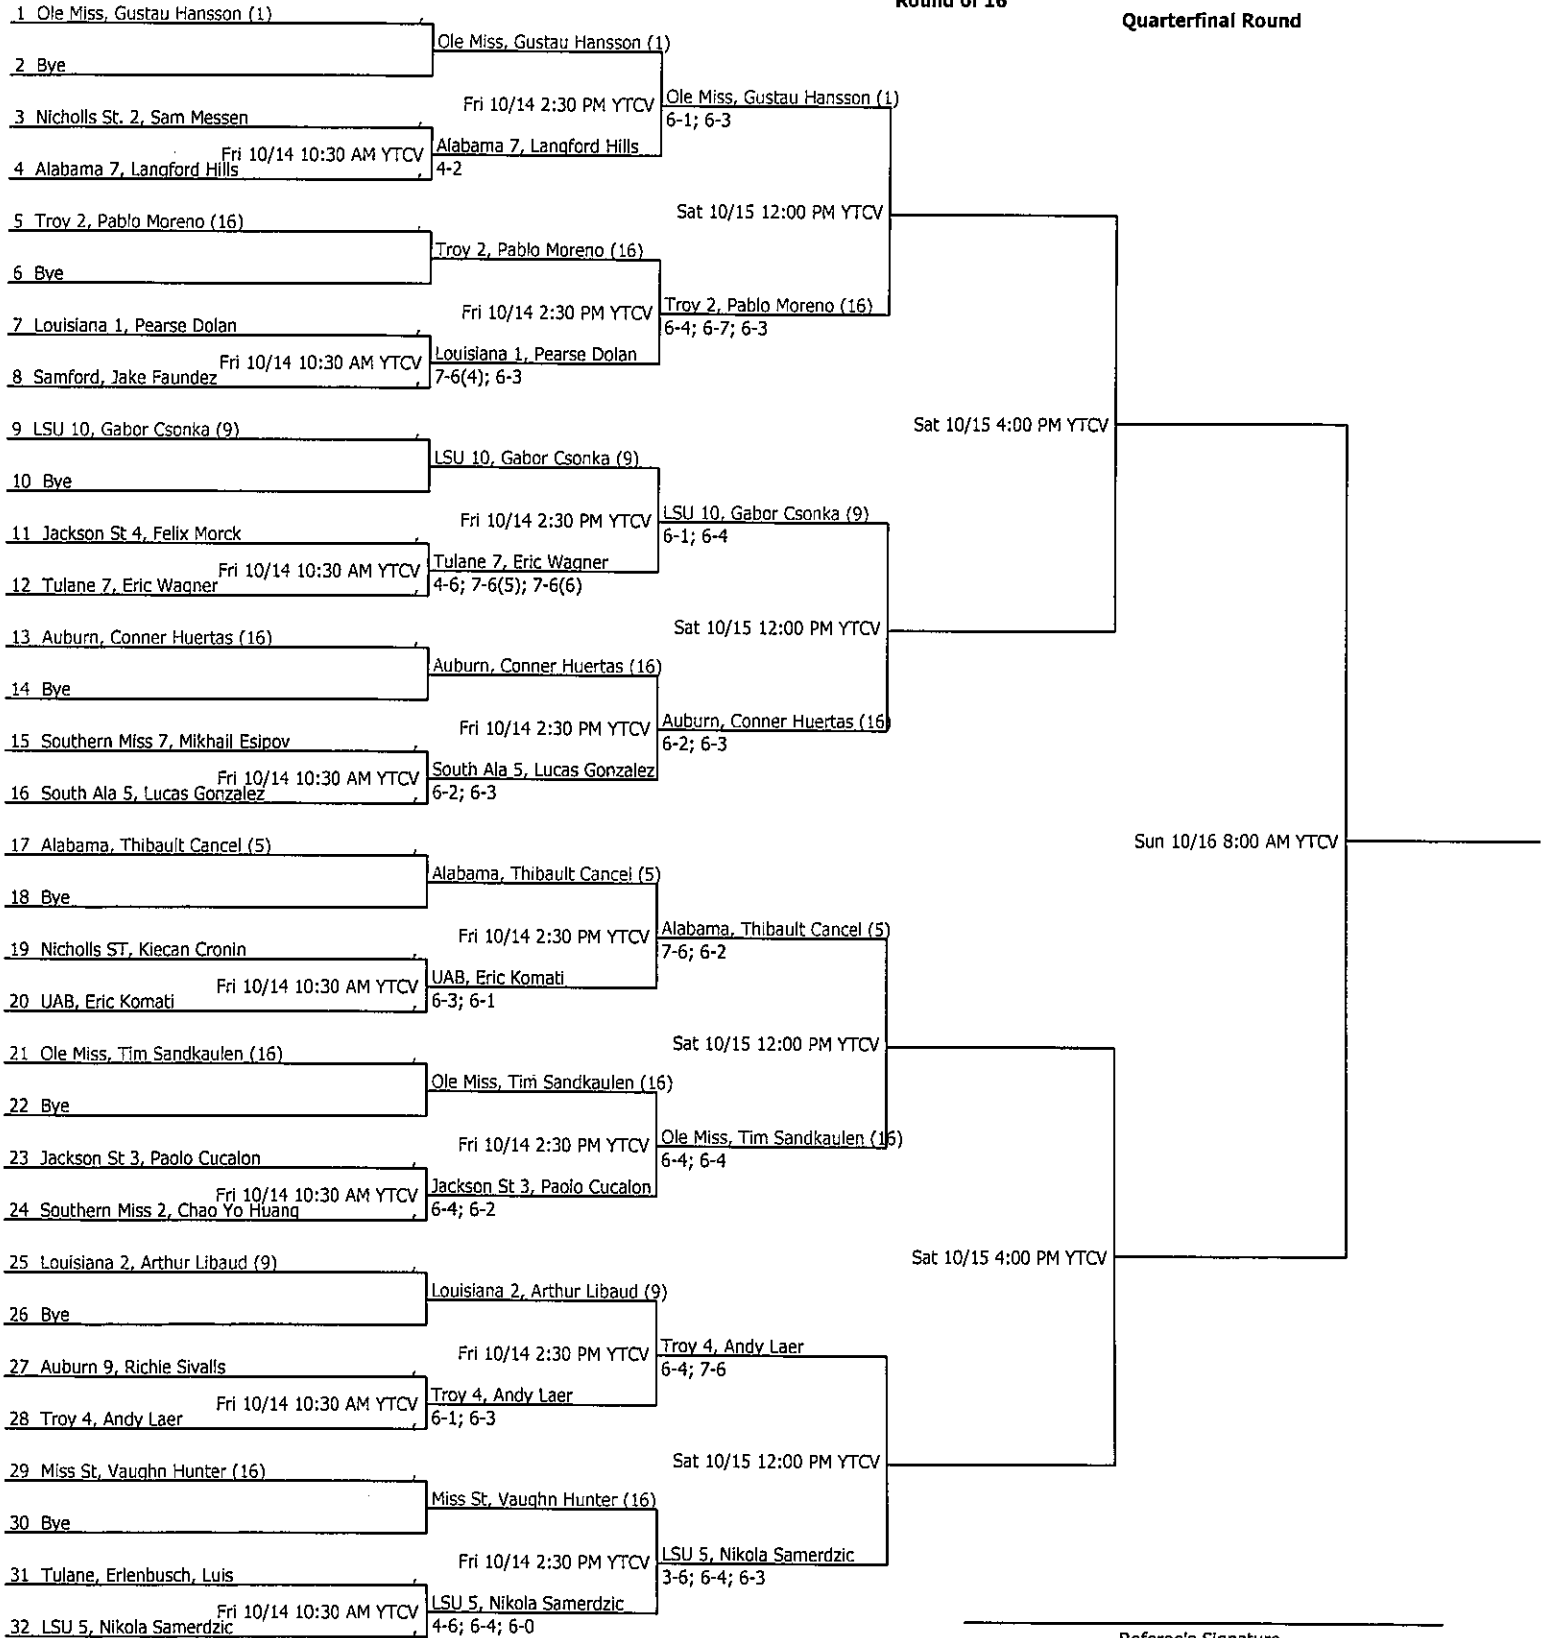

Auburn Adult Championship		Seeded Players			
Auburn University	Men's Open Singles 2016	1. Ole Miss, G.	5. Alabama, T.	9. Alabama 3, M.	9. Ole Miss, F.
City/State: Auburn, AL	Section: Southern	2. Miss St, M.	5. LSU 2, J.	9. Louisiana 2, A.	9. South Ala, T.
Director: Travis C. Debardelaben	Referee: Chris Rogers	3. Alabama, M.	5. Miss St, N.	9. LSU 10, G.	9. Tulane 4, C.
Phone: 334-501-2921	Date: 03/25/2011 - 03/27/2011	4. LSU 1, J.	5. Tulane 3, C.	9. Miss St, N.	9. Tulane1, S.
					Winner:

Round of 128

Round of 64

Round of 32

Round of 16

Quarterfinal Round