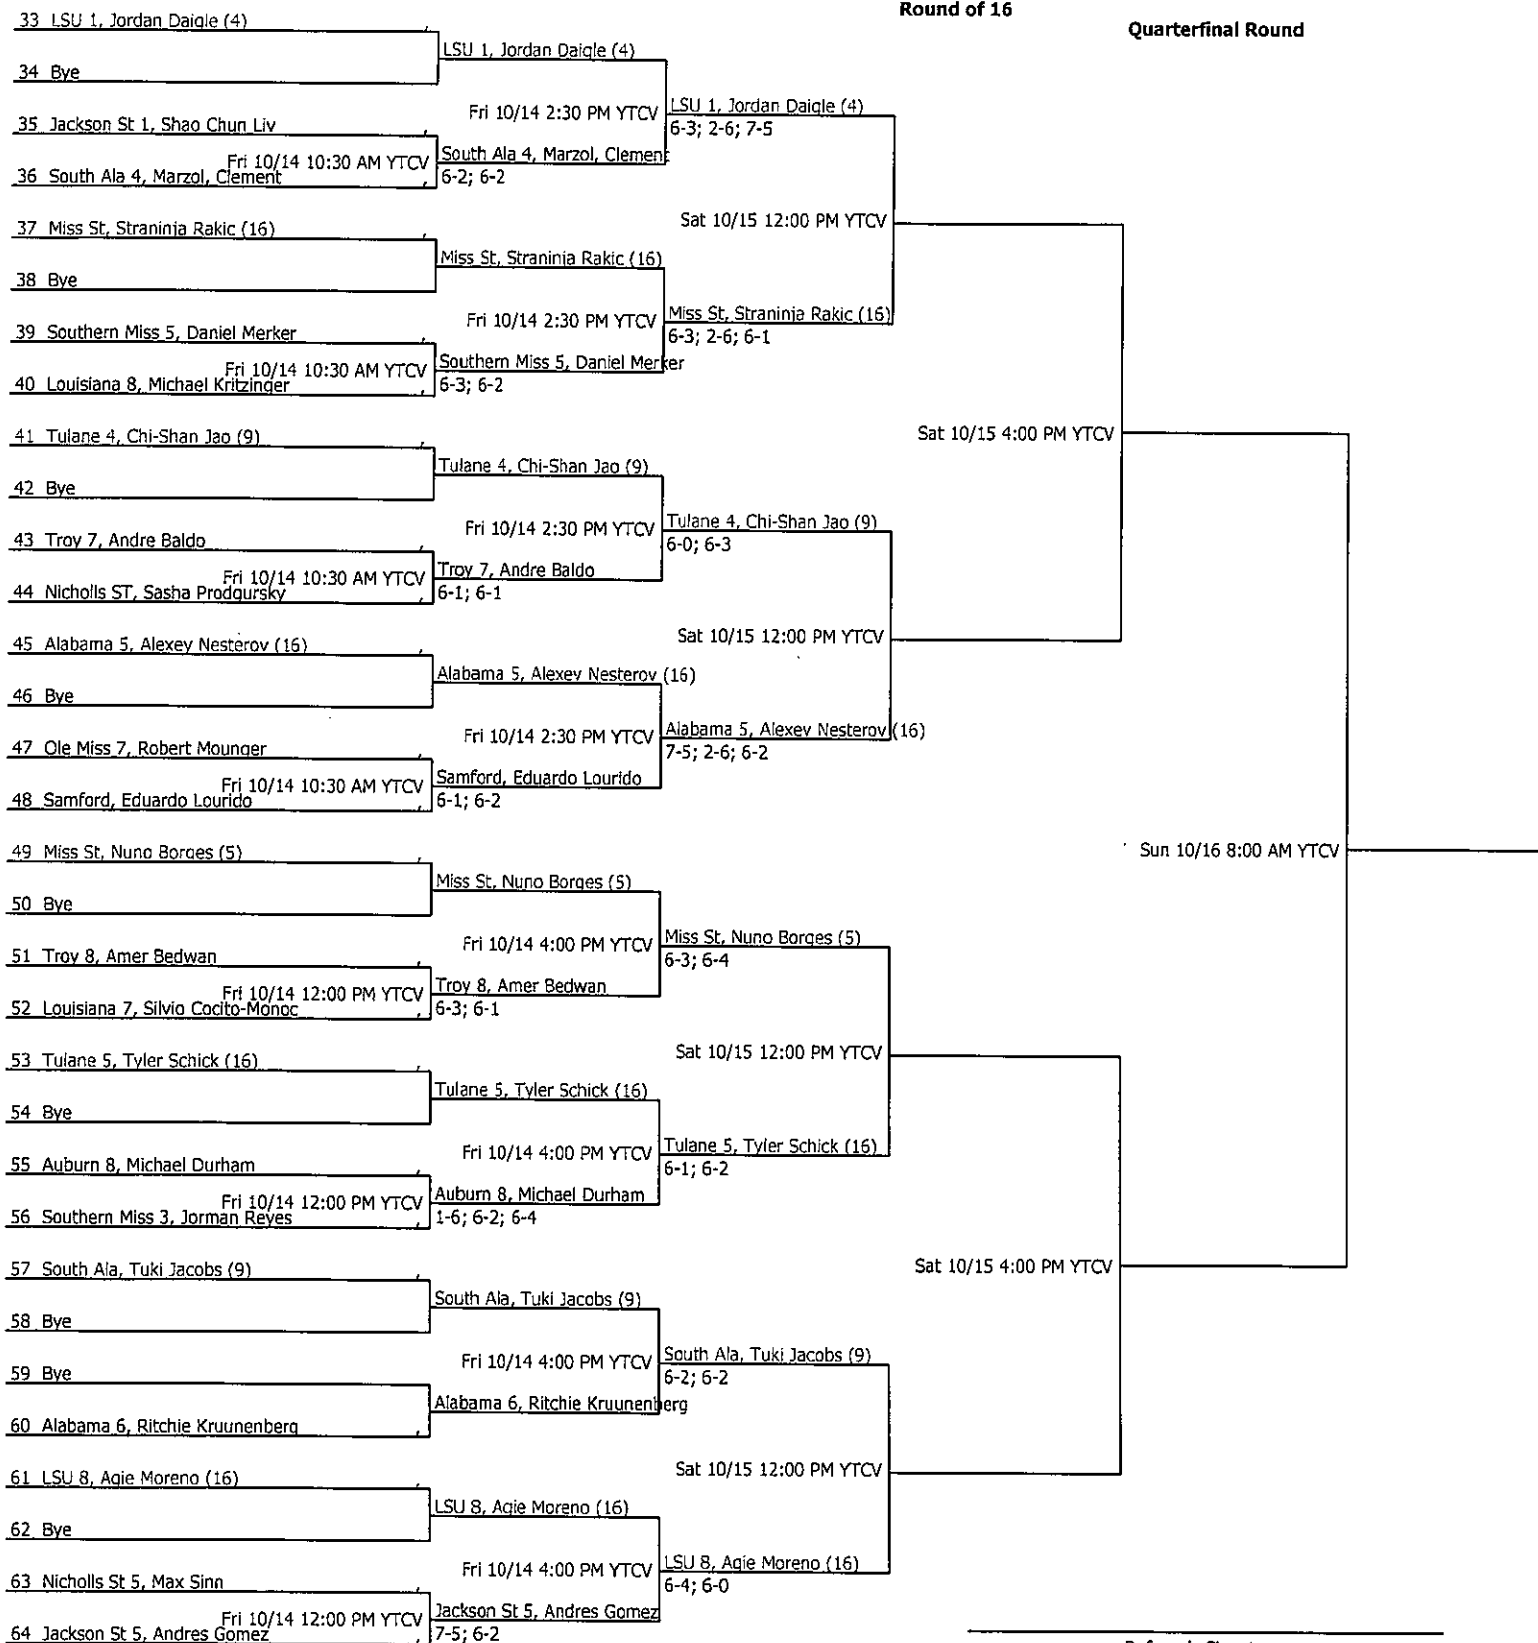

Auburn Adult Championship		Seeded Players			
Auburn University	Men's Open Singles 2016	16. Alabama 4, S.	16. Auburn, C.	16. Miss St, T.	16. Ole Miss, T.
City/State: Auburn, AL	Section: Southern	16. Alabama 5, A.	16. LSU 7, R.	16. Miss St, V.	16. Troy 2, P.
Director: Travis C. Debardelaben	Referee: Chris Rogers	16. Auburn 7, C.	16. LSU 8, A.	16. Ole Miss, F.	16. Tulane 5, T.
Phone: 334-501-2921	Date: 03/25/2011 - 03/27/2011	16. Auburn, B.	16. Miss St, S.	16. Ole Miss, G.	16. Tulane 5, T.
				Winner:	

Round of 128

Round of 64

Round of 32

Round of 16

Quarterfinal Round

Referee's Signature