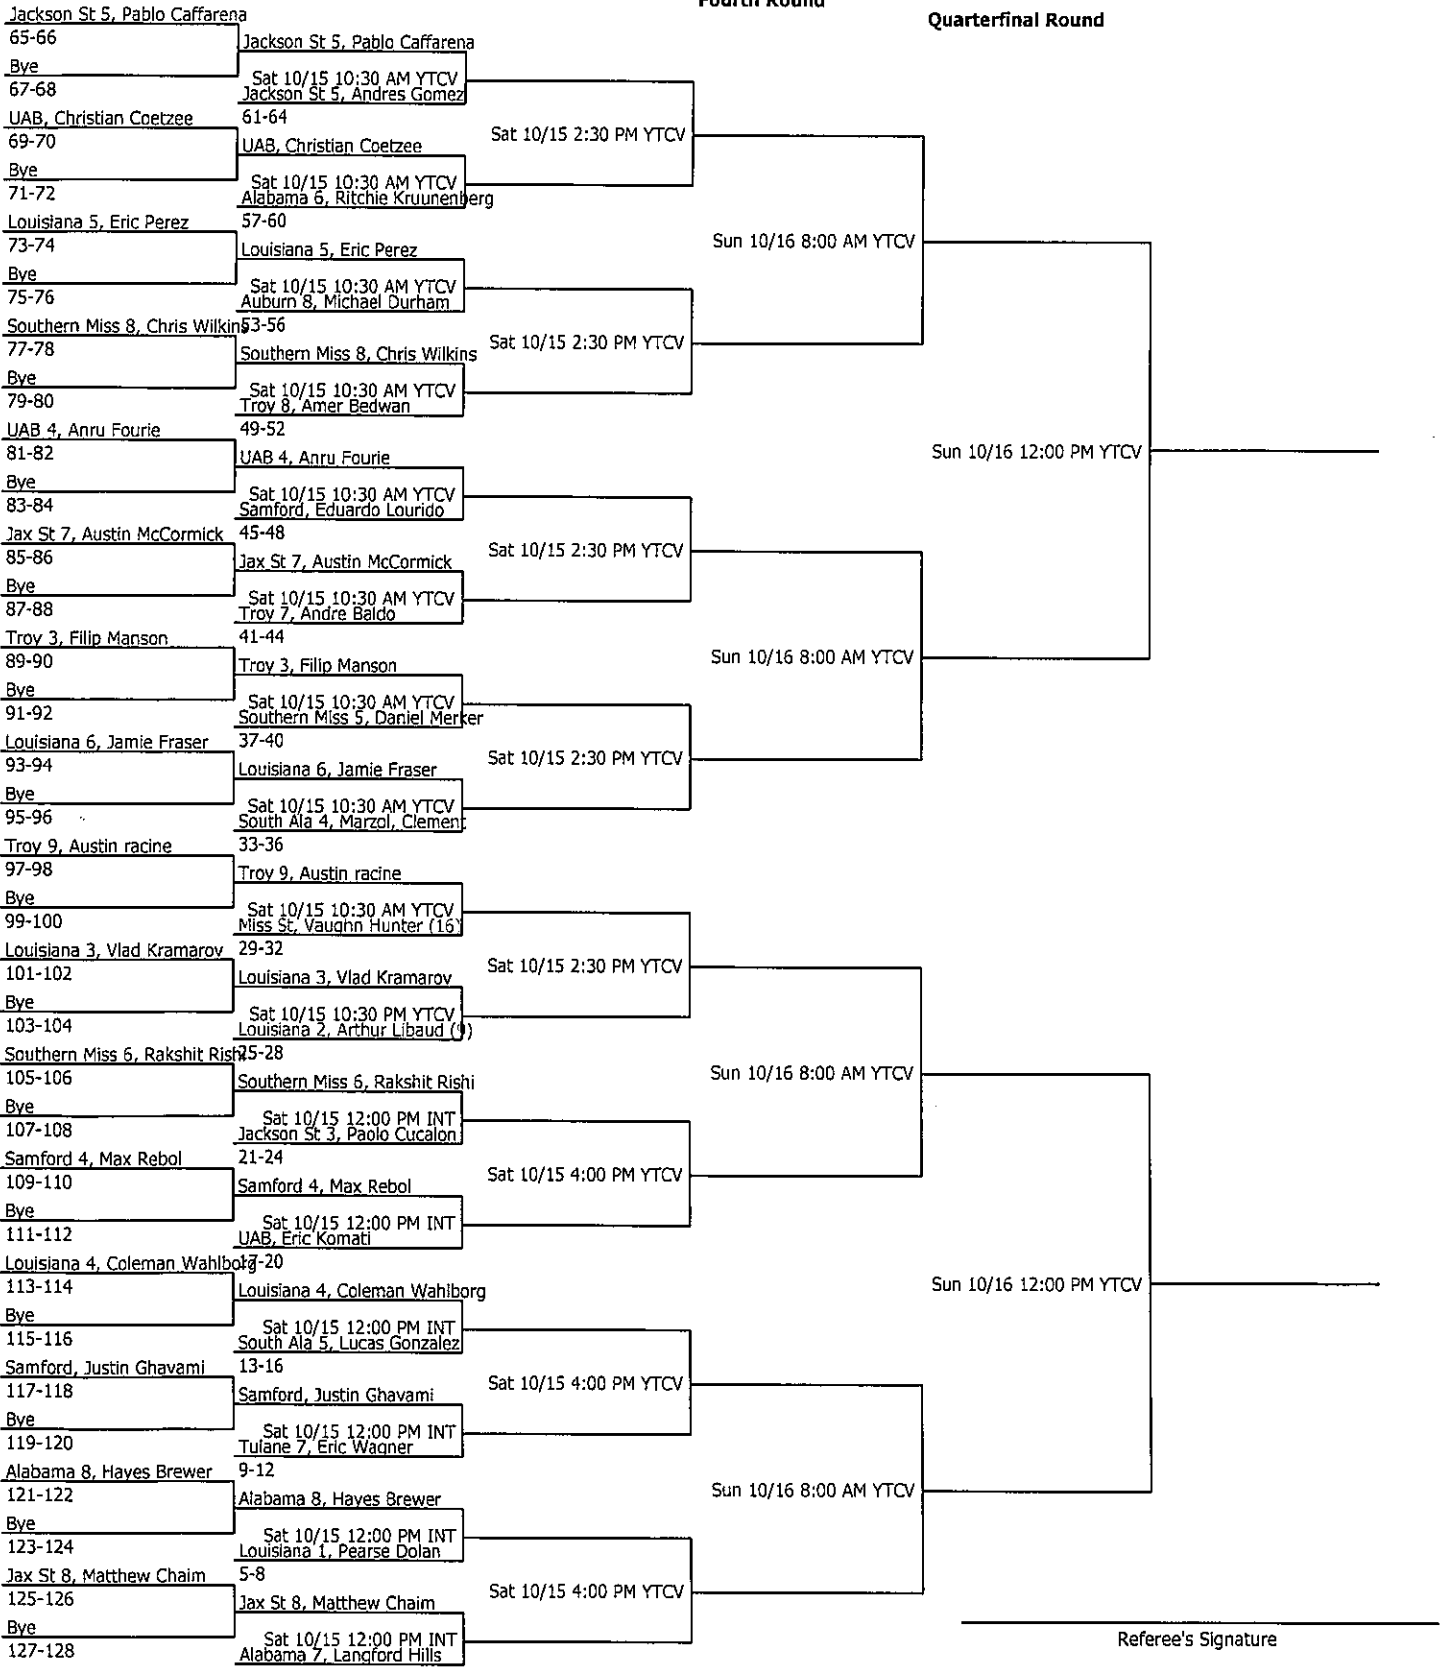

Auburn Adult Championship		Seeded Players			
Auburn University	Men's Open Singles 2016 Consolation	1. Ole Miss, G.	5. Alabama, T.	9. Alabama 3, M.	9. Ole Miss, F.
City/State: Auburn, AL	Section: Southern	2. Miss St, M.	5. LSU 2, J.	9. Louisiana 2, A.	9. South Ala, T.
Director: Travis C. Debardeleben	Referee: Chris Rogers	3. Alabama, M.	5. Miss St, N.	9. LSU 10, G.	9. Tulane 4, C.
Phone: 334-501-2921	Date: 03/25/2011 - 03/27/2011	4. LSU 1, J.	5. Tulane 3, C.	9. Miss St, N.	9. Tulane1, S.
				Winner:	

First Round

Second Round

Third Round

Fourth Round

Quarterfinal Round