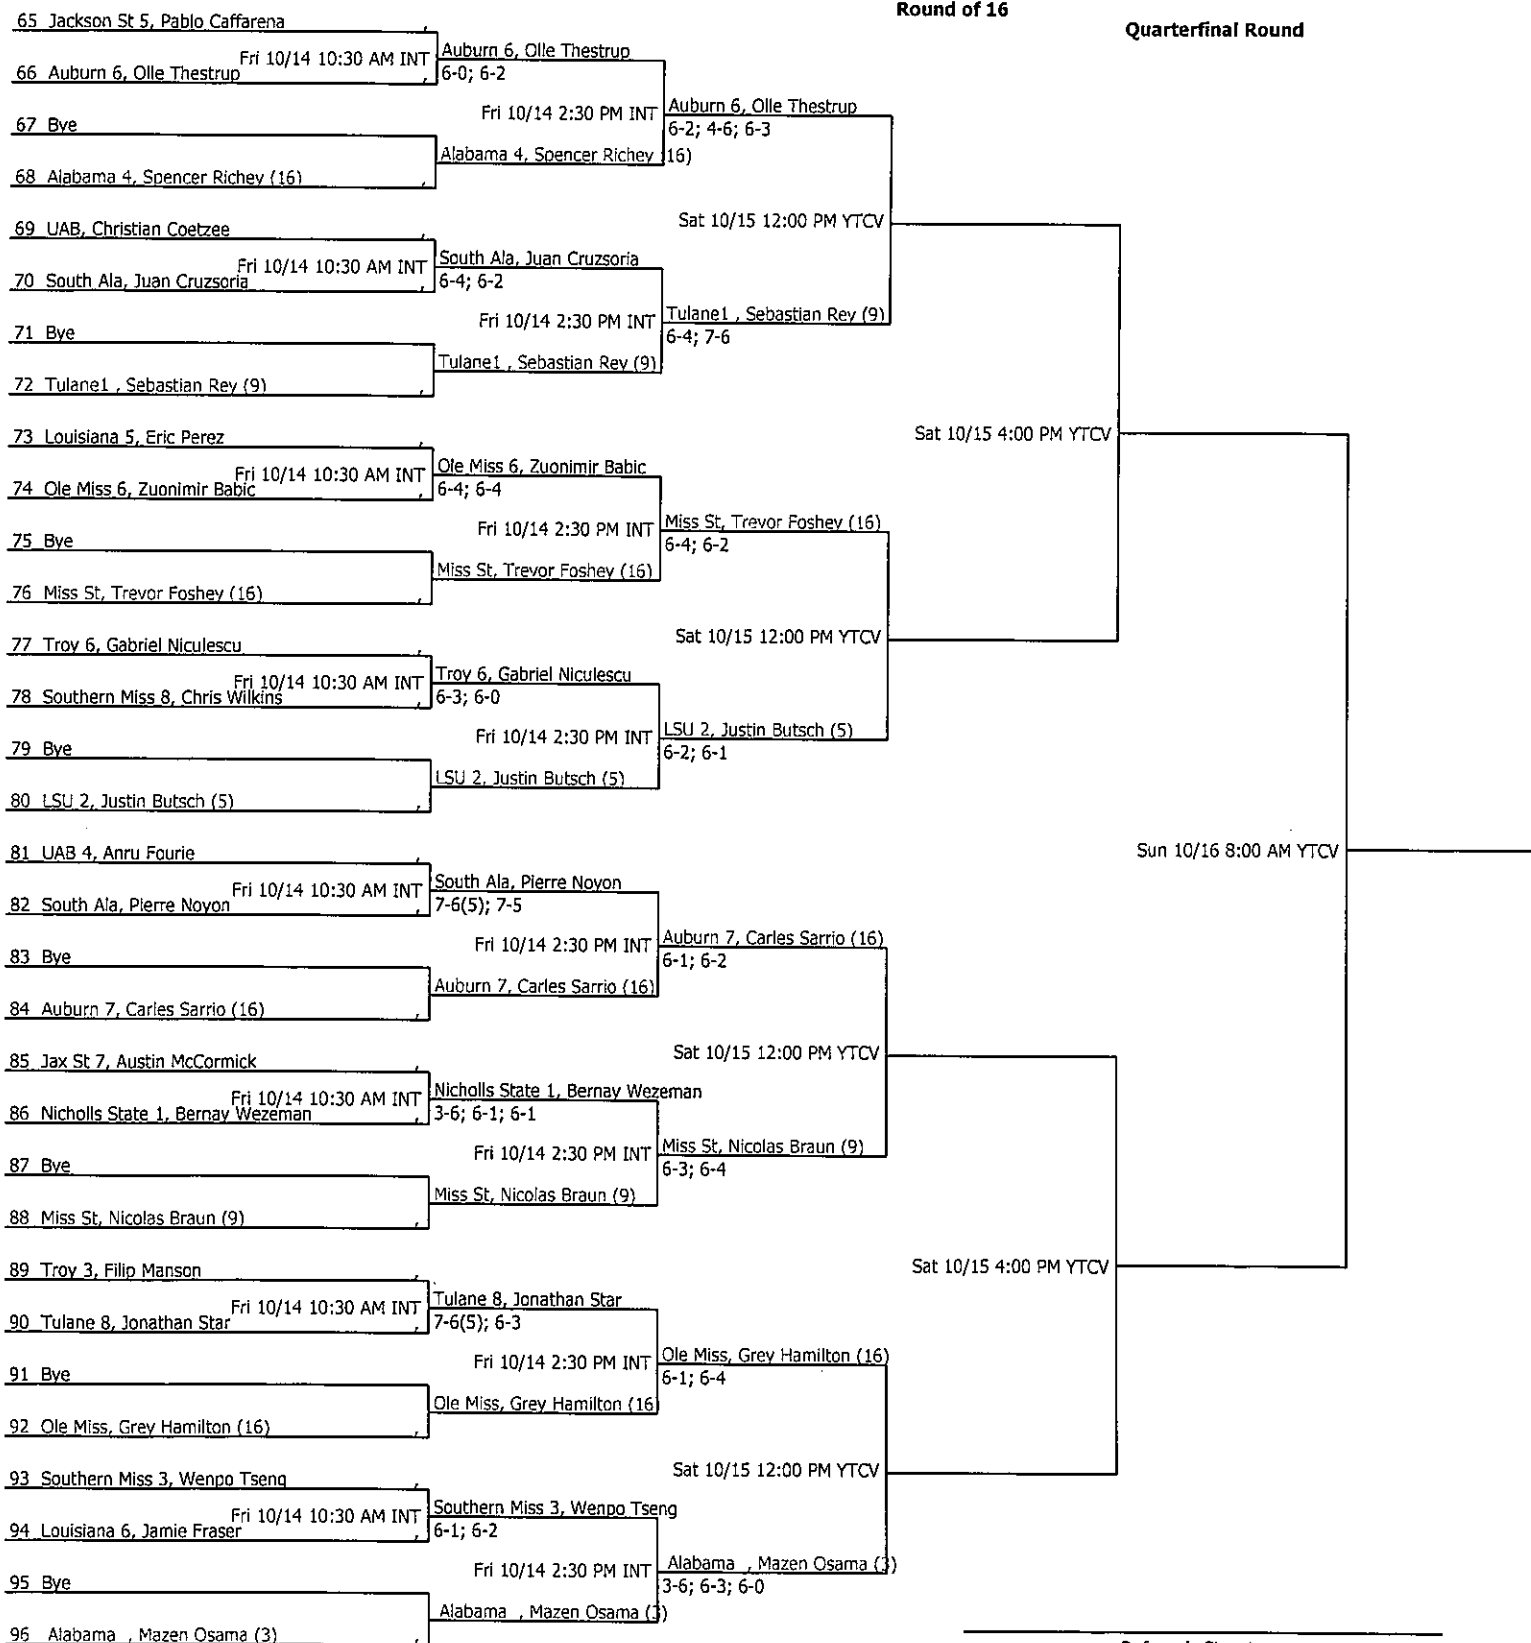

Auburn Adult Championship		Seeded Players			
Auburn University	Men's Open Singles 2016	1. Ole Miss, G.	5. Alabama, T.	9. Alabama 3, M.	9. Ole Miss, F.
City/State: Auburn, AL	Section: Southern	2. Miss St, M.	5. LSU 2, J.	9. Louisiana 2, A.	9. South Ala, T.
Director: Travis C. Debardeleben	Referee: Chris Rogers	3. Alabama, M.	5. Miss St, N.	9. LSU 10, G.	9. Tulane 4, C.
Phone: 334-501-2921	Date: 03/25/2011 - 03/27/2011	4. LSU 1, J.	5. Tulane 3, C.	9. Miss St, N.	9. Tulane1, S.
				Winner:	

Round of 128

Round of 64

Round of 32

Round of 16

Quarterfinal Round