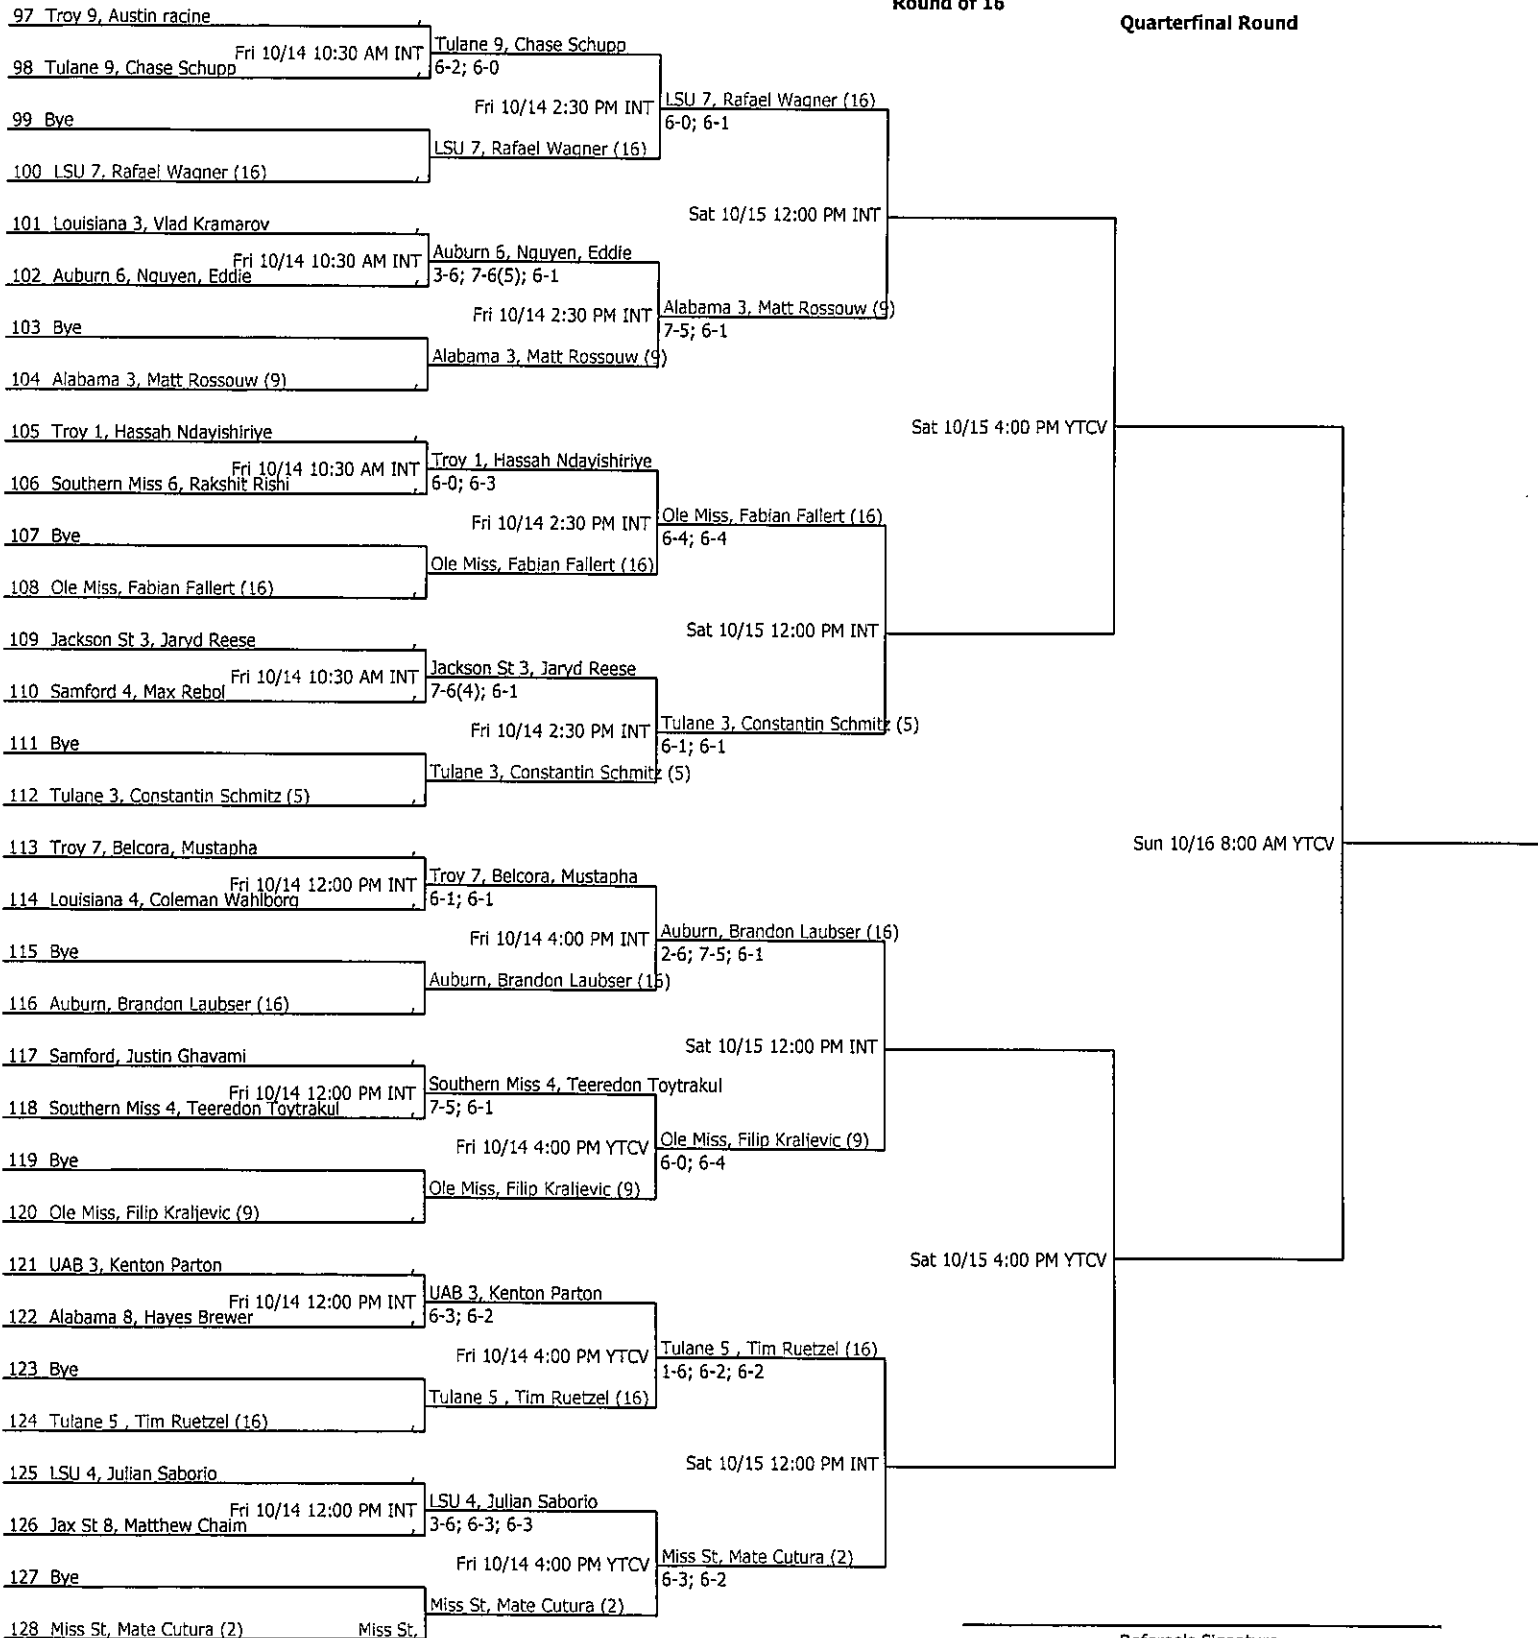

Auburn Adult Championship		Seeded Players			
Auburn University	Men's Open Singles 2016	16. Alabama 4, S.	16. Auburn, C.	16. Miss St, T.	16. Ole Miss, T.
City/State: Auburn, AL	Section: Southern	16. Alabama 5, A.	16. LSU 7, R.	16. Miss St, V.	16. Troy 2, P.
Director: Travis C. Debardeleben	Referee: Chris Rogers	16. Auburn 7, C.	16. LSU 8, A.	16. Ole Miss, F.	16. Tulane 5, T.
Phone: 334-501-2921	Date: 03/25/2011 - 03/27/2011	16. Auburn, B.	16. Miss St, S.	16. Ole Miss, G.	16. Tulane 5, T.
				Winner:	

Round of 128

Round of 64

Round of 32

Round of 16

Quarterfinal Round

Referee's Signature