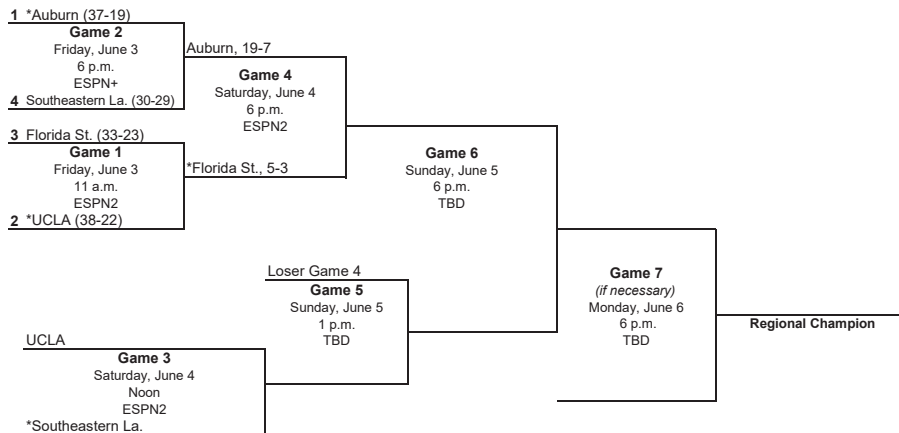

2022 NCAA TOURNAMENT BRACKET

2022 NCAA Division I Baseball Championship

2022 NCAA Division I Baseball Championship

Regional - Auburn
June 3-6, 2022

*Home team
All times are local and subject to change.

© 2022 National Collegiate Athletic Association. No commercial use without the NCAA's written permission.