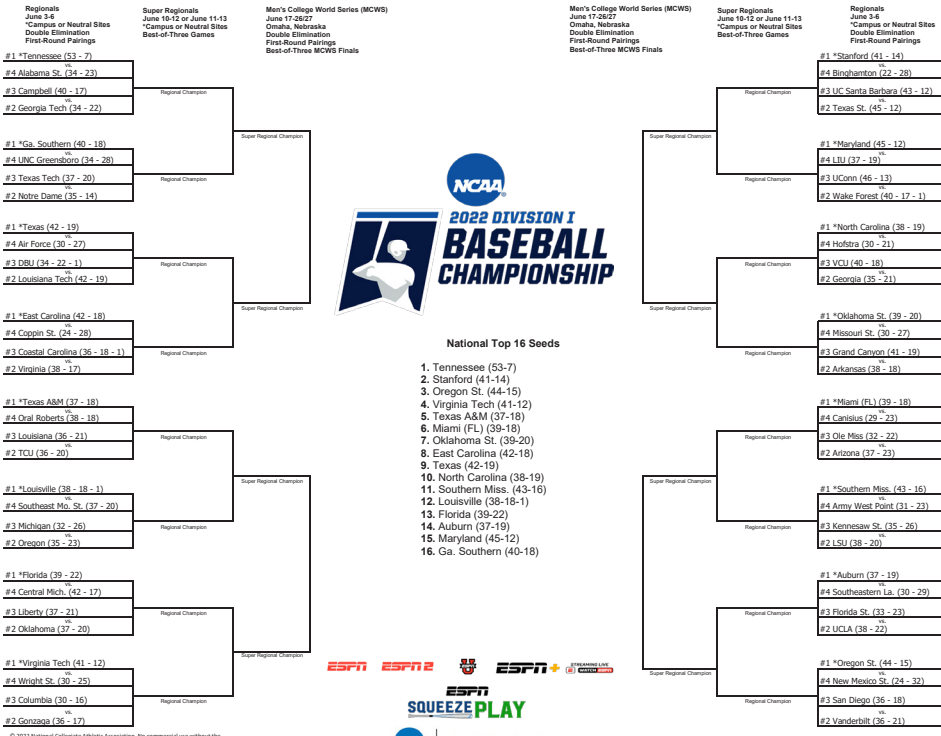

2022 NCAA TOURNAMENT BRACKET

2022 NCAA Division I Baseball Championship