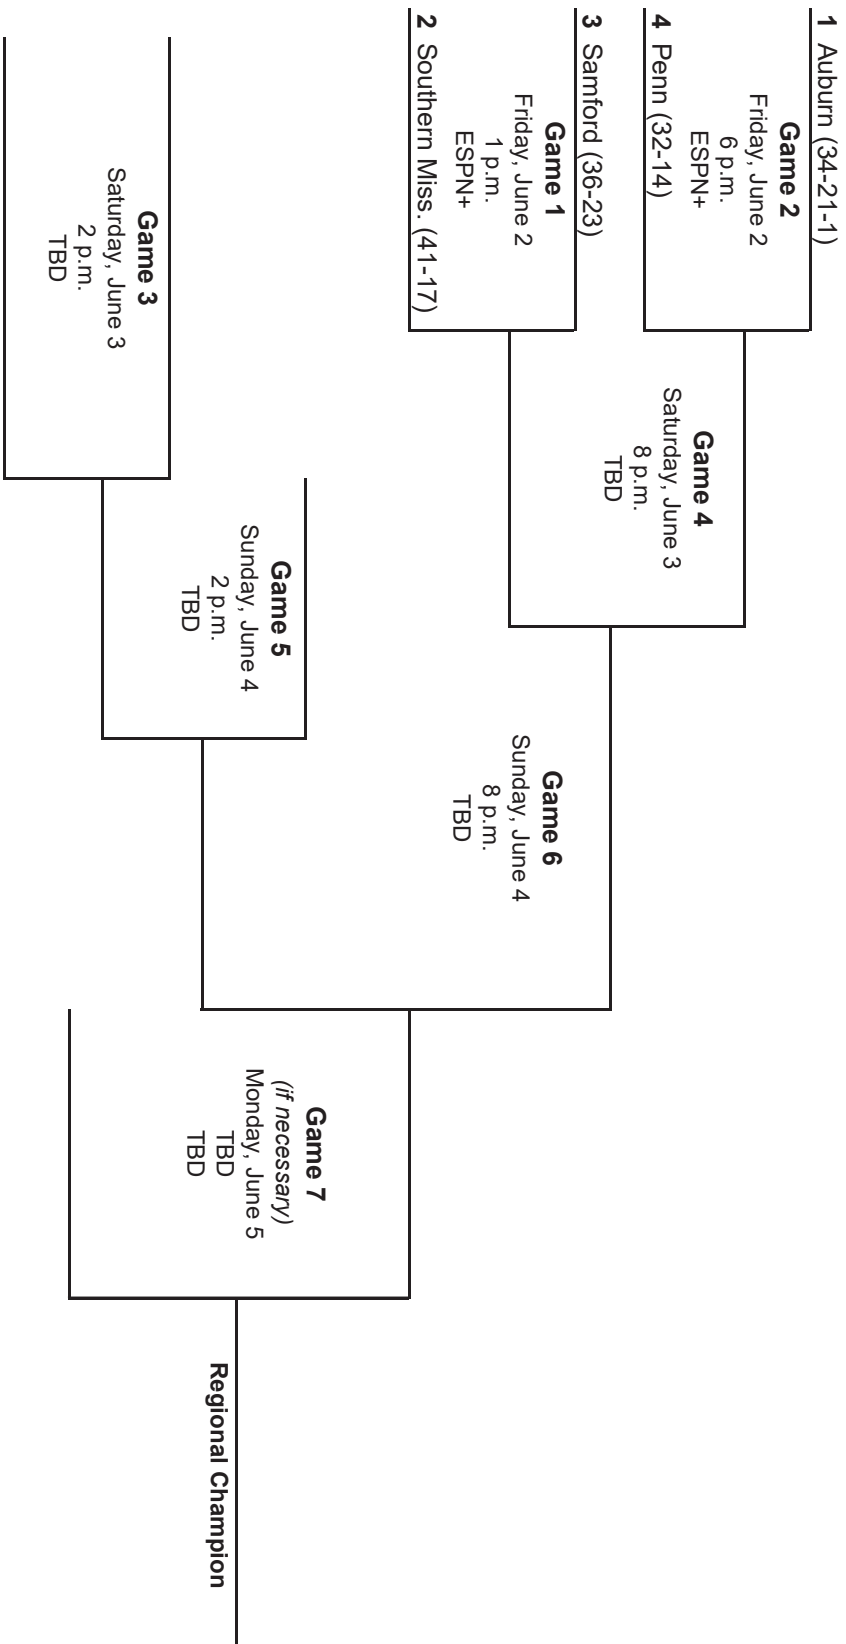

AUBURN REGIONAL BRACKET

**2023 NCAA Division I Baseball Championship
Auburn Regional
June 2-5, 2023**

*Home team
All times are local and subject to change.

© 2023 National Collegiate Athletic Association. No commercial use without the NCAA's written permission.