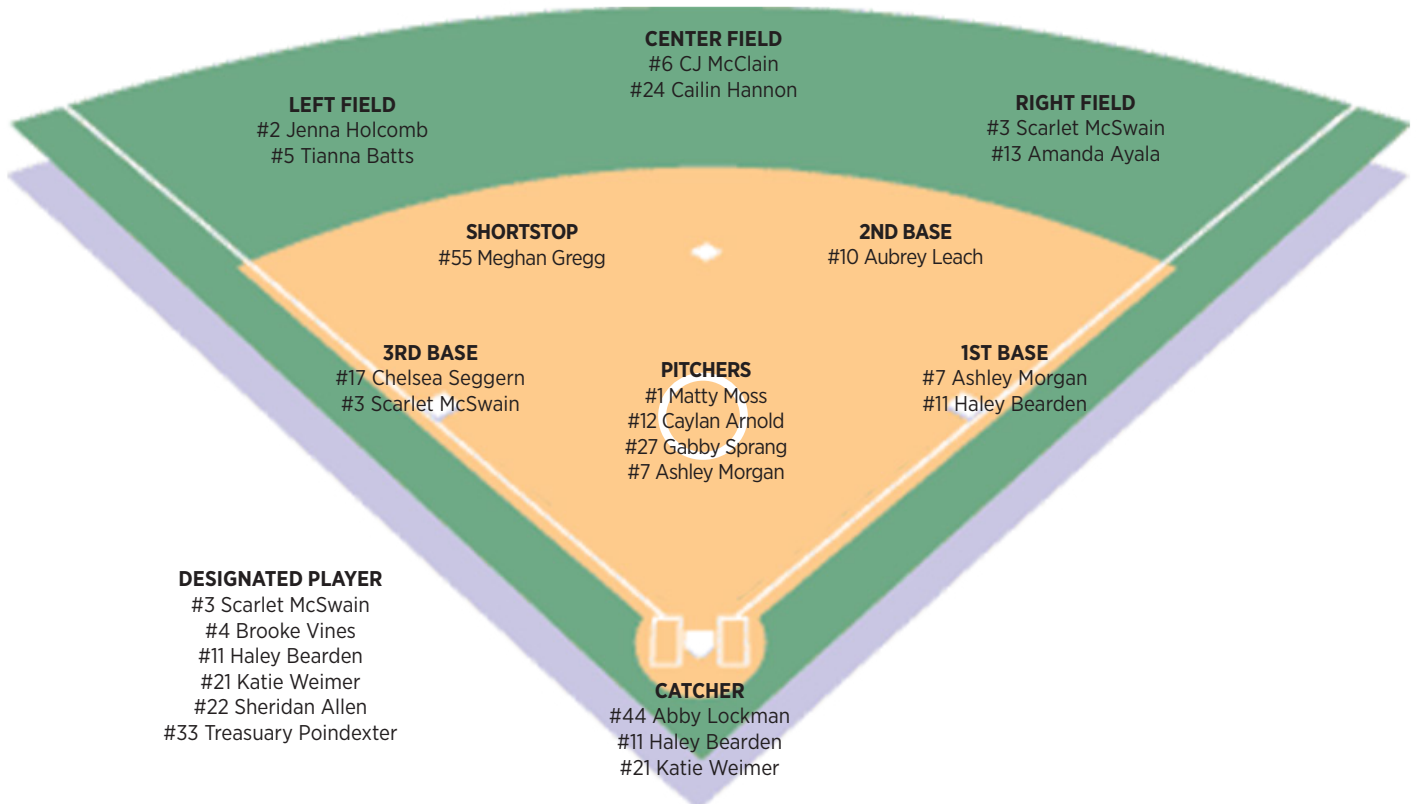

10. Buffy Walker (1996-99).....316

Career Strikeouts/7 Inn. (min. 100 IP)

1. Monica Abbott (2004-07).....11.8
2. Megan Rhodes (2005-08).....8.91
3. Erin Gabriel (2013-16).....8.15
4. Ellen Renfroe (2011-14).....8.07
5. Rainey Gaffin (2013-17).....7.25
6. Ivy Renfroe (2010-13).....6.88
7. Stephanie Humphrey (2000-03).....6.66
8. **Caylan Arnold (2017-Pres.) 6.45**
9. **Matty Moss (2016-Pres.)..... 6.34**
10. Ashton Ward (2008-09).....6.07

Batting Average (Min. 400 AB)

1. Raven Chavanne (2010-13)......442
2. India Chiles (2004-07)......417
3. Sarah Fekete (2003-06)......398
4. Kristi Durant (2003-06)......388
5. **Meghan Gregg (2015-Pres.) ..... .383**
6. Lindsay Schutzler (2004-07)......383
7. Bridget Jackson (1996-97)......383
8. Lisa Warren (1998-99)......374
9. Lisa Wyatt (1996-97)......374
10. Tonya Callahan (2005-08)......373

Runs Batted In

1. **Meghan Gregg (2015-Pres.) 242**
2. Tonya Callahan (2005-08).....241
3. Tiffany Huff (2007-10).....220
4. Lauren Gibson (2010-13).....216
5. Madison Shipman (2011-14).....207
6. Kristi Durant (2003-06).....203
7. Carrie Swinford (1996-99).....197
8. Kat Dotson (2010-13).....165
9. Kenyail Norris (1996-99).....163
10. Jessica Spigner (2009-11).....159

TENNESSEE PROJECTED STARTERS