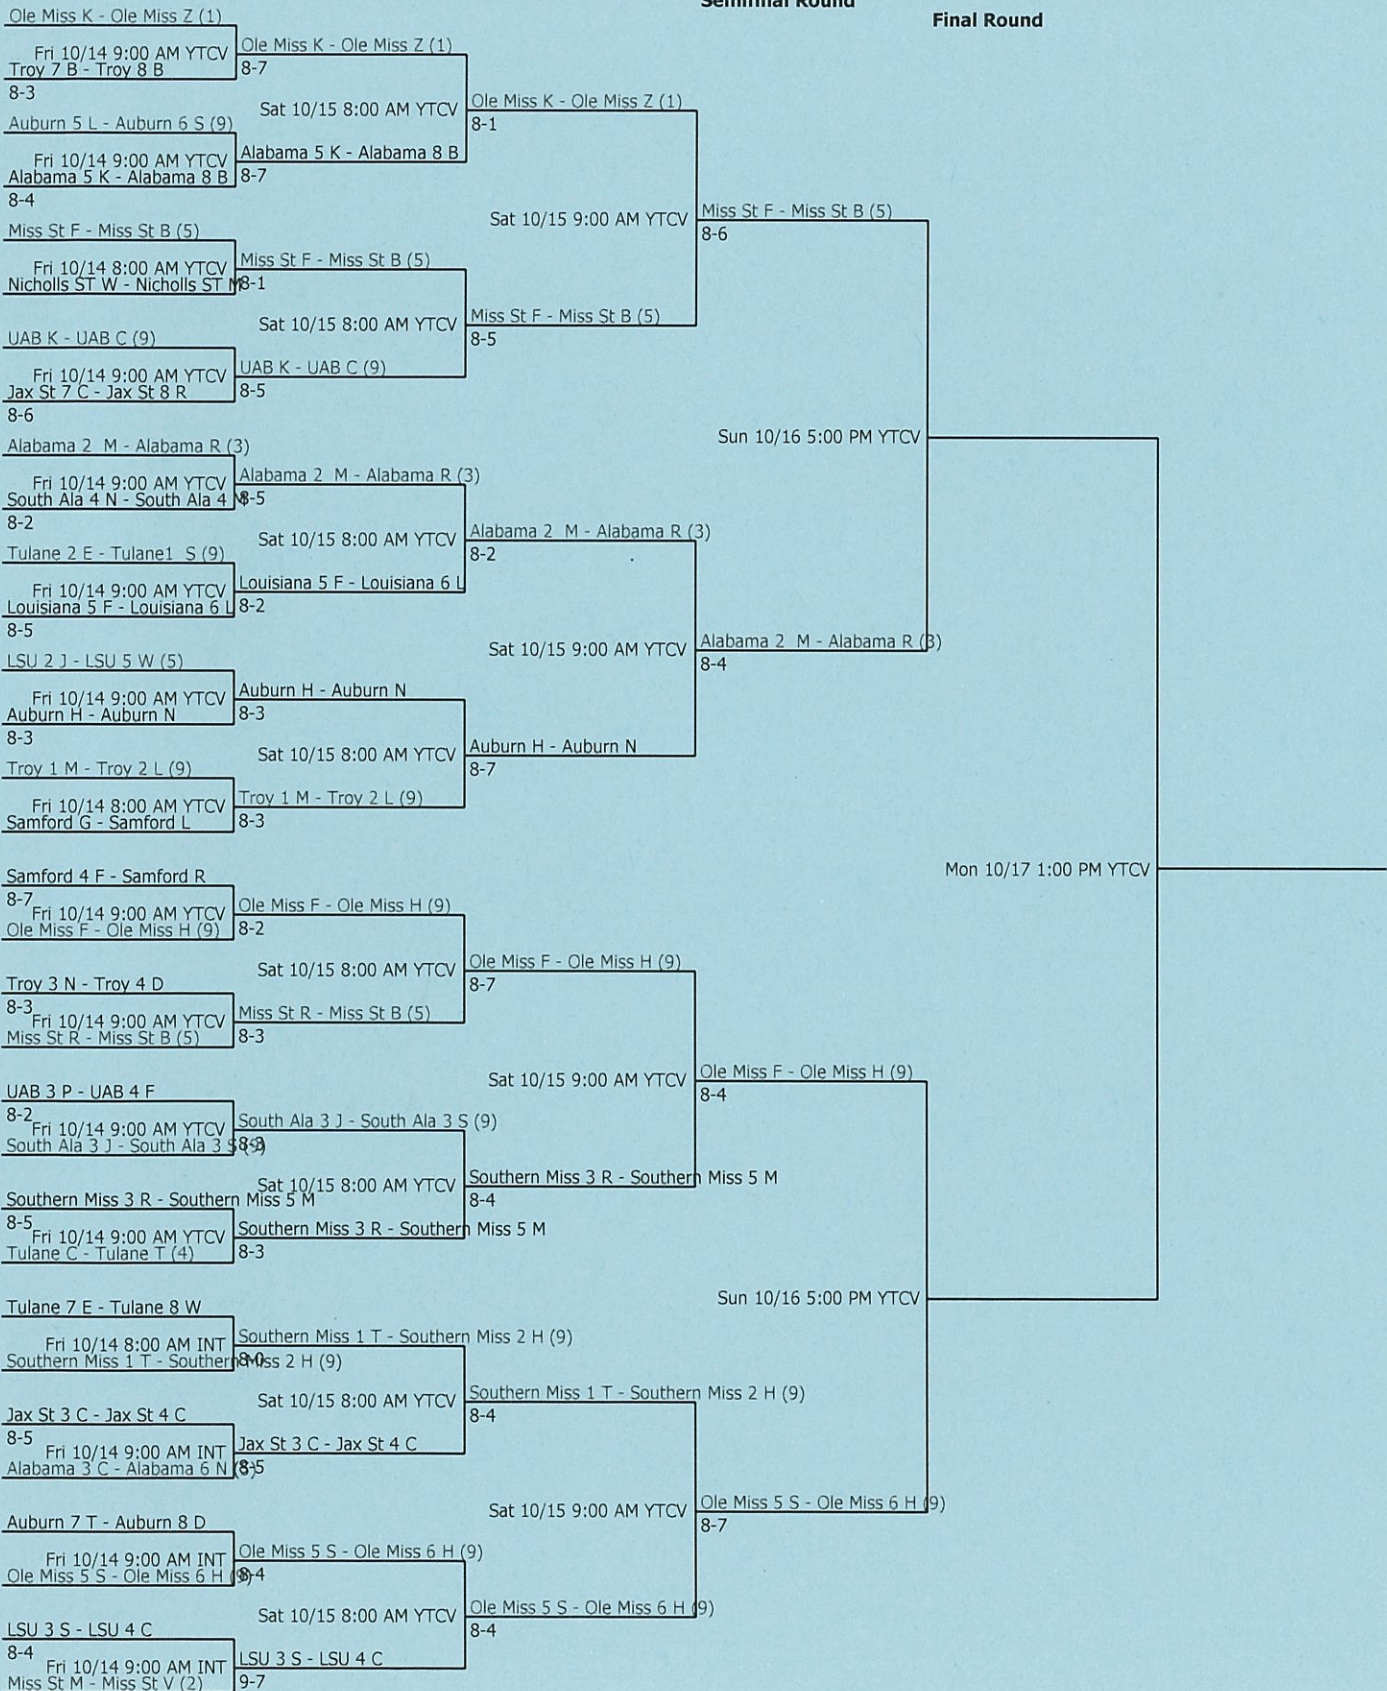

Auburn Adult Championship		Seeded Players			
Auburn University	Men's Open Doubles 2016	1. Ole Miss - Ole...	5. Alabama 3 - Al...	9. Auburn 5 - Aub...	9. Southern Miss ...
City/State: Auburn, AL	Section: Southern	2. Miss St - Miss...	5. LSU 2 - LSU 5	9. Ole Miss - Ole...	9. Troy 1 - Troy 2
Director: Travis C. Debardelaben	Referee: Chris Rogers	3. Alabama 2 - Al...	5. Miss St - Miss...	9. Ole Miss 5 - O...	9. Tulane 2 - Tul...
Phone: 334-501-2921	Date: 03/25/2011 - 03/27/2011	4. Tulane - Tulane	5. Miss St - Miss...	9. South Ala 3 - ...	9. UAB - UAB
				Winner:	

Round of 32

Round of 16

Quarterfinal Round

Semifinal Round

Final Round

Referee's Signature