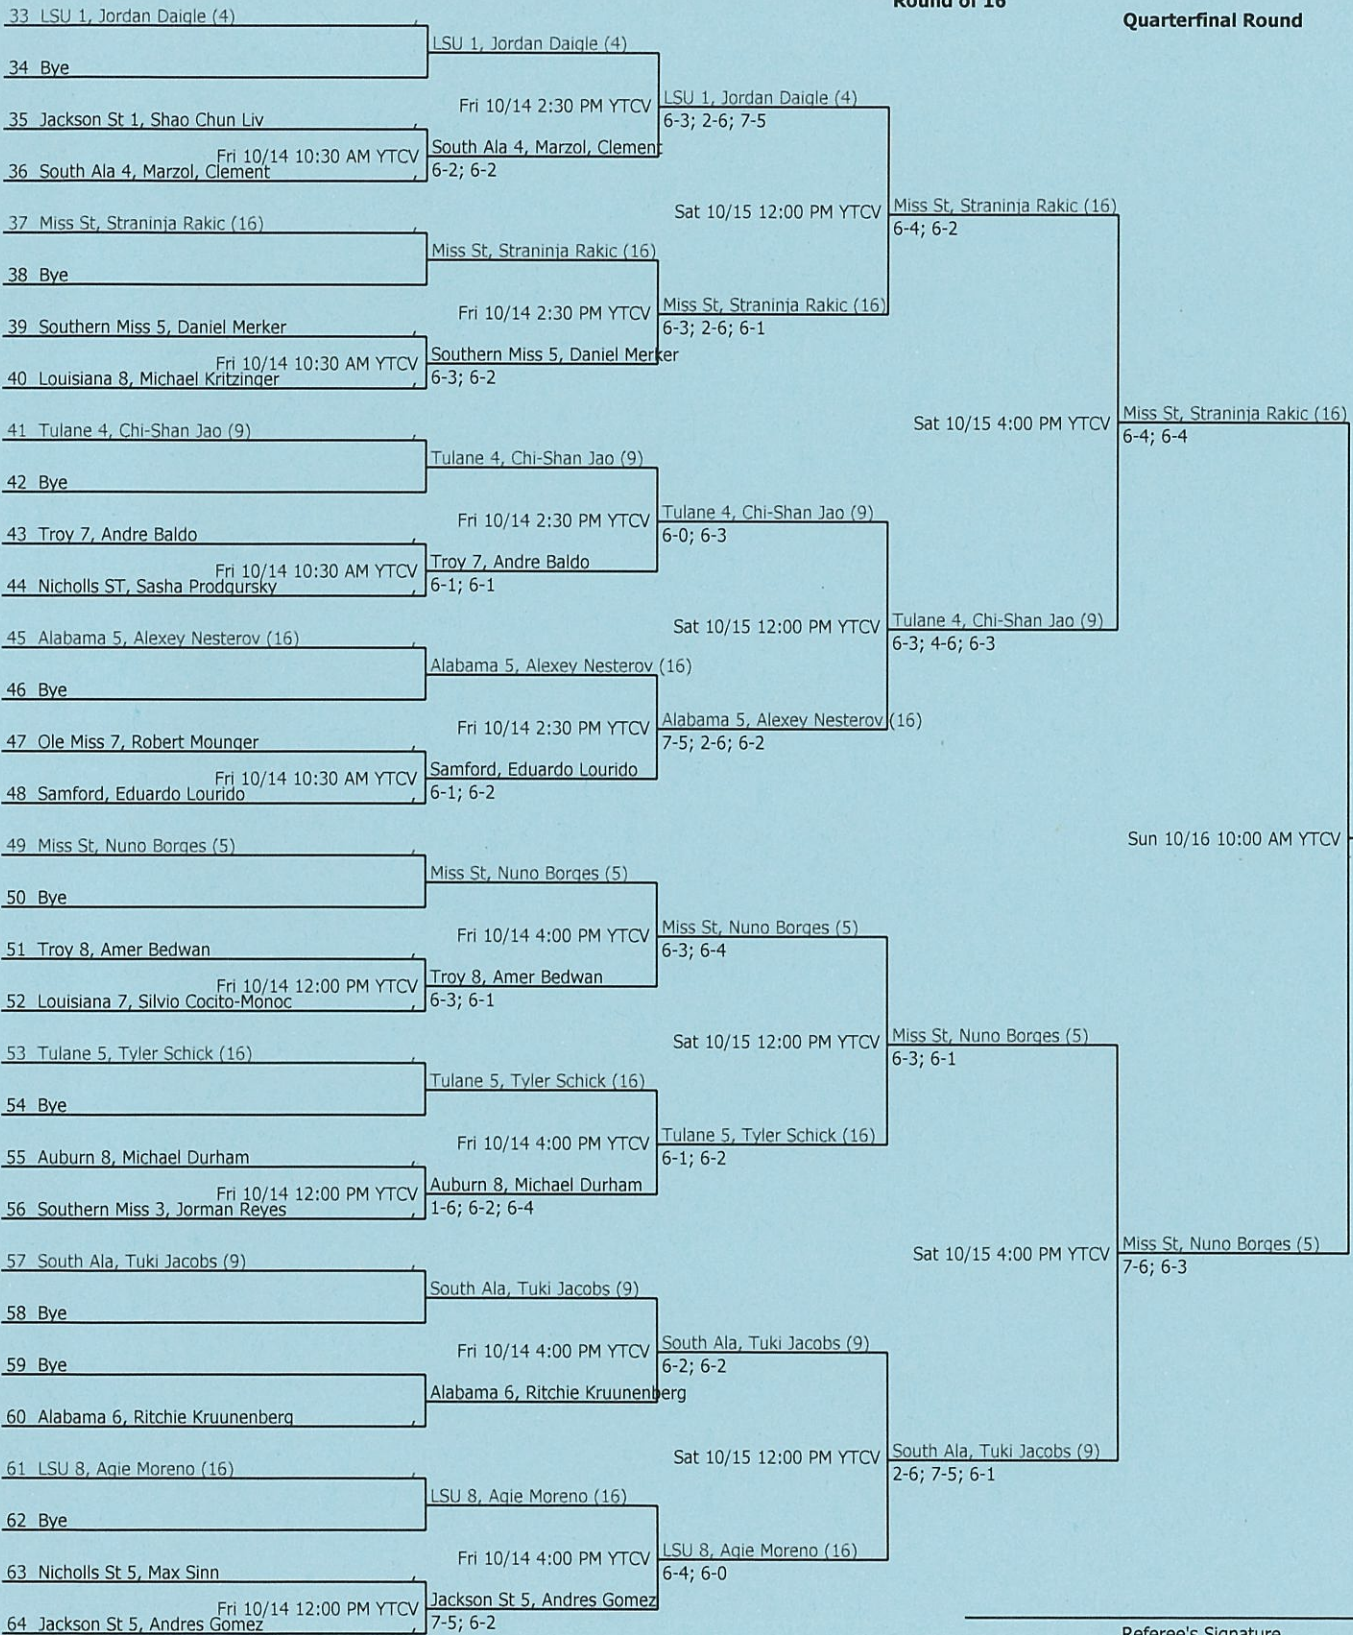

Auburn Adult Championship		Seeded Players			
Auburn University	Men's Open Singles 2016	16. Alabama 4, S.	16. Auburn, C.	16. Miss St, T.	16. Ole Miss, T.
City/State: Auburn, AL	Section: Southern	16. Alabama 5, A.	16. LSU 7, R.	16. Miss St, V.	16. Troy 2, P.
Director: Travis C. Debardeleben	Referee: Chris Rogers	16. Auburn 7, C.	16. LSU 8, A.	16. Ole Miss, F.	16. Tulane 5, T.
Phone: 334-501-2921	Date: 03/25/2011 - 03/27/2011	16. Auburn, B.	16. Miss St, S.	16. Ole Miss, G.	16. Tulane 5, T.
				Winner:	

Round of 128

Round of 64

Round of 32

Round of 16

Quarterfinal Round

Referee's Signature