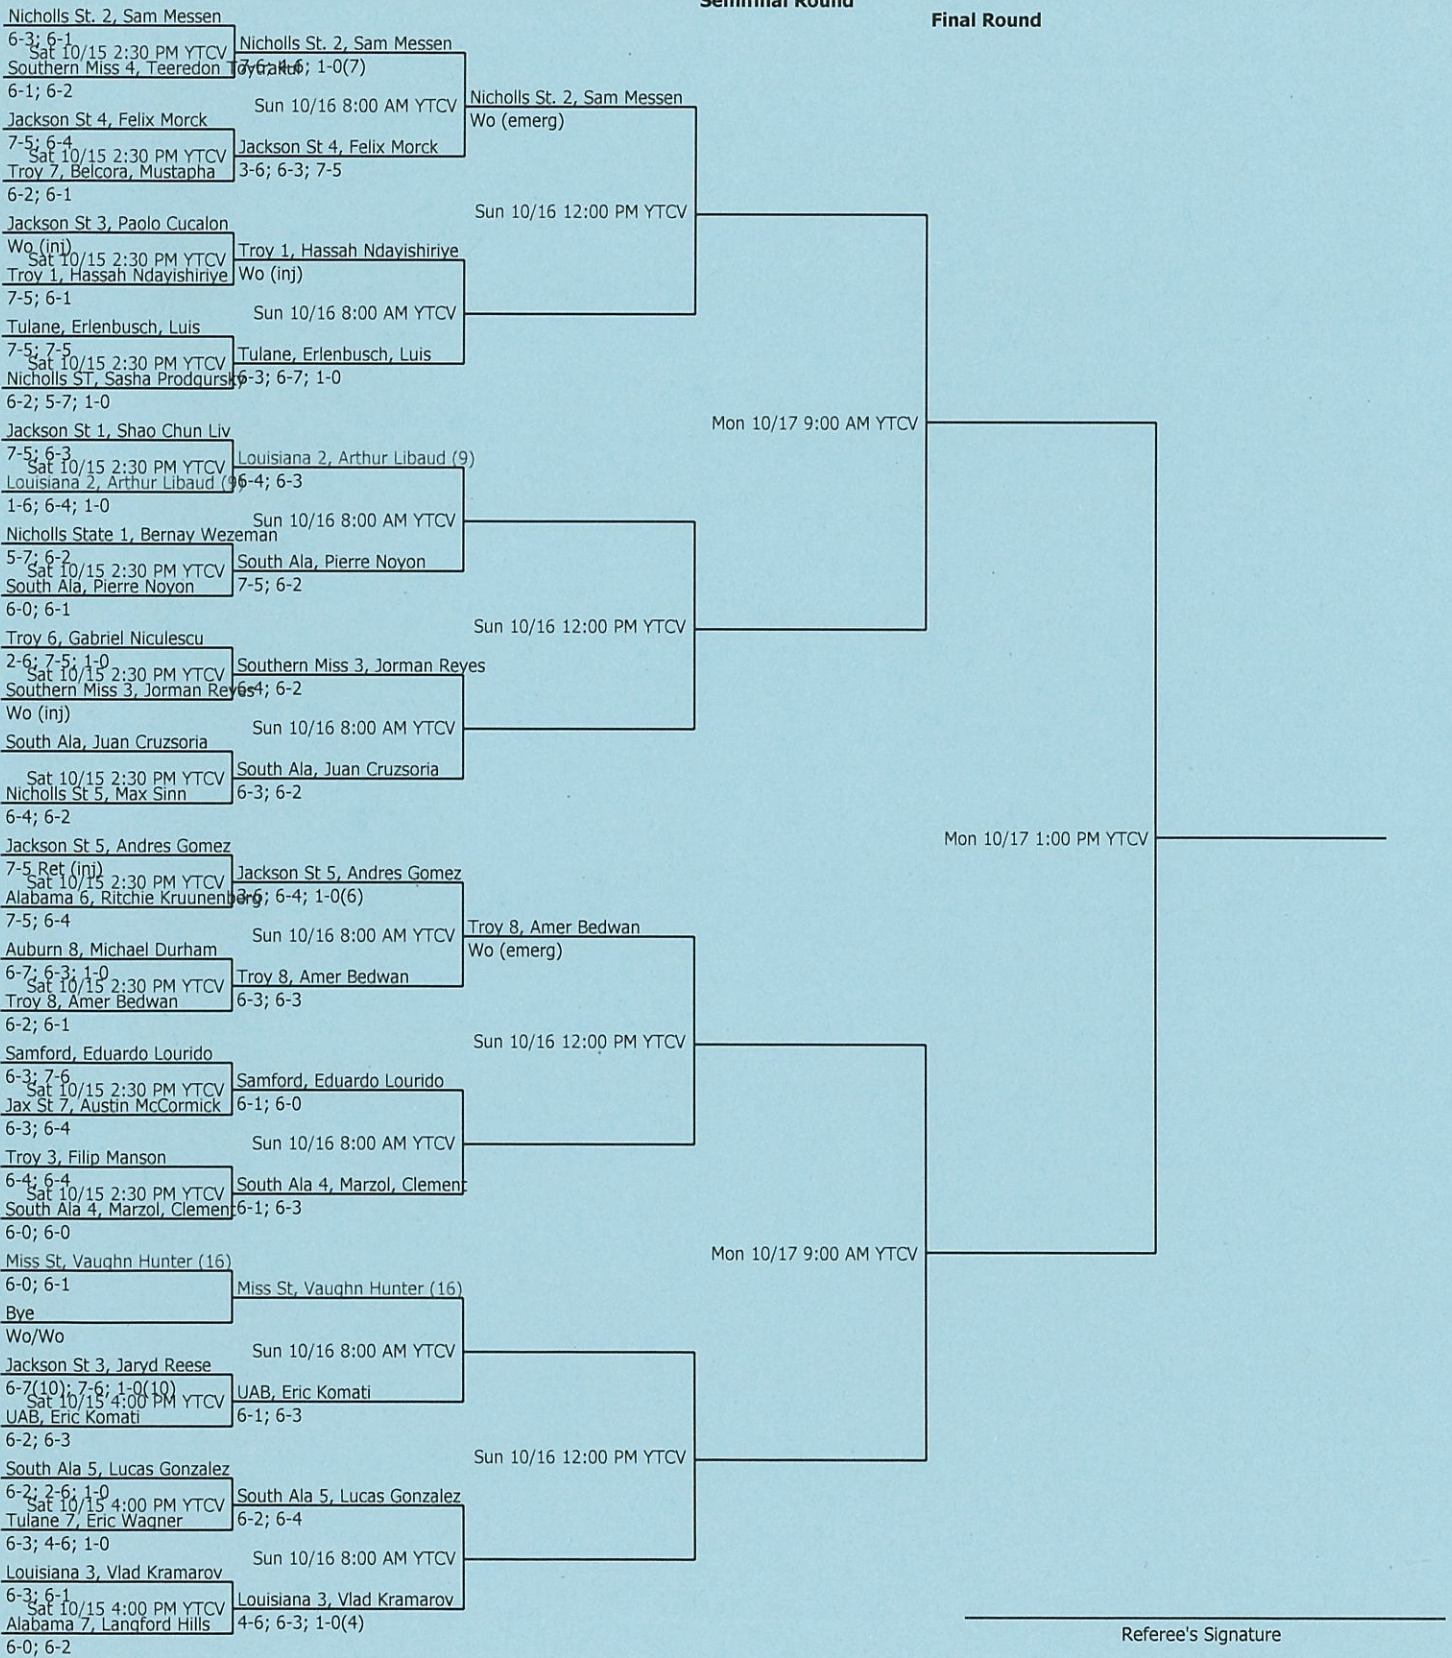

Auburn Adult Championship		Seeded Players			
Auburn University	Men's Open Singles 2016 Consolation	16. Alabama 4, S.	16. Auburn, C.	16. Miss St, T.	16. Ole Miss, T.
City/State: Auburn, AL	Section: Southern	16. Alabama 5, A.	16. LSU 7, R.	16. Miss St, V.	16. Troy 2, P.
Director: Travis C. Debardelaben	Referee: Chris Rogers	16. Auburn 7, C.	16. LSU 8, A.	16. Ole Miss, F.	16. Tulane 5, T.
Phone: 334-501-2921	Date: 03/25/2011 - 03/27/2011	16. Auburn, B.	16. Miss St, S.	16. Ole Miss, G.	16. Tulane 5, T.
				Winner:	

Third Round

Fourth Round

Quarterfinal Round

Semifinal Round

Final Round

Referee's Signature