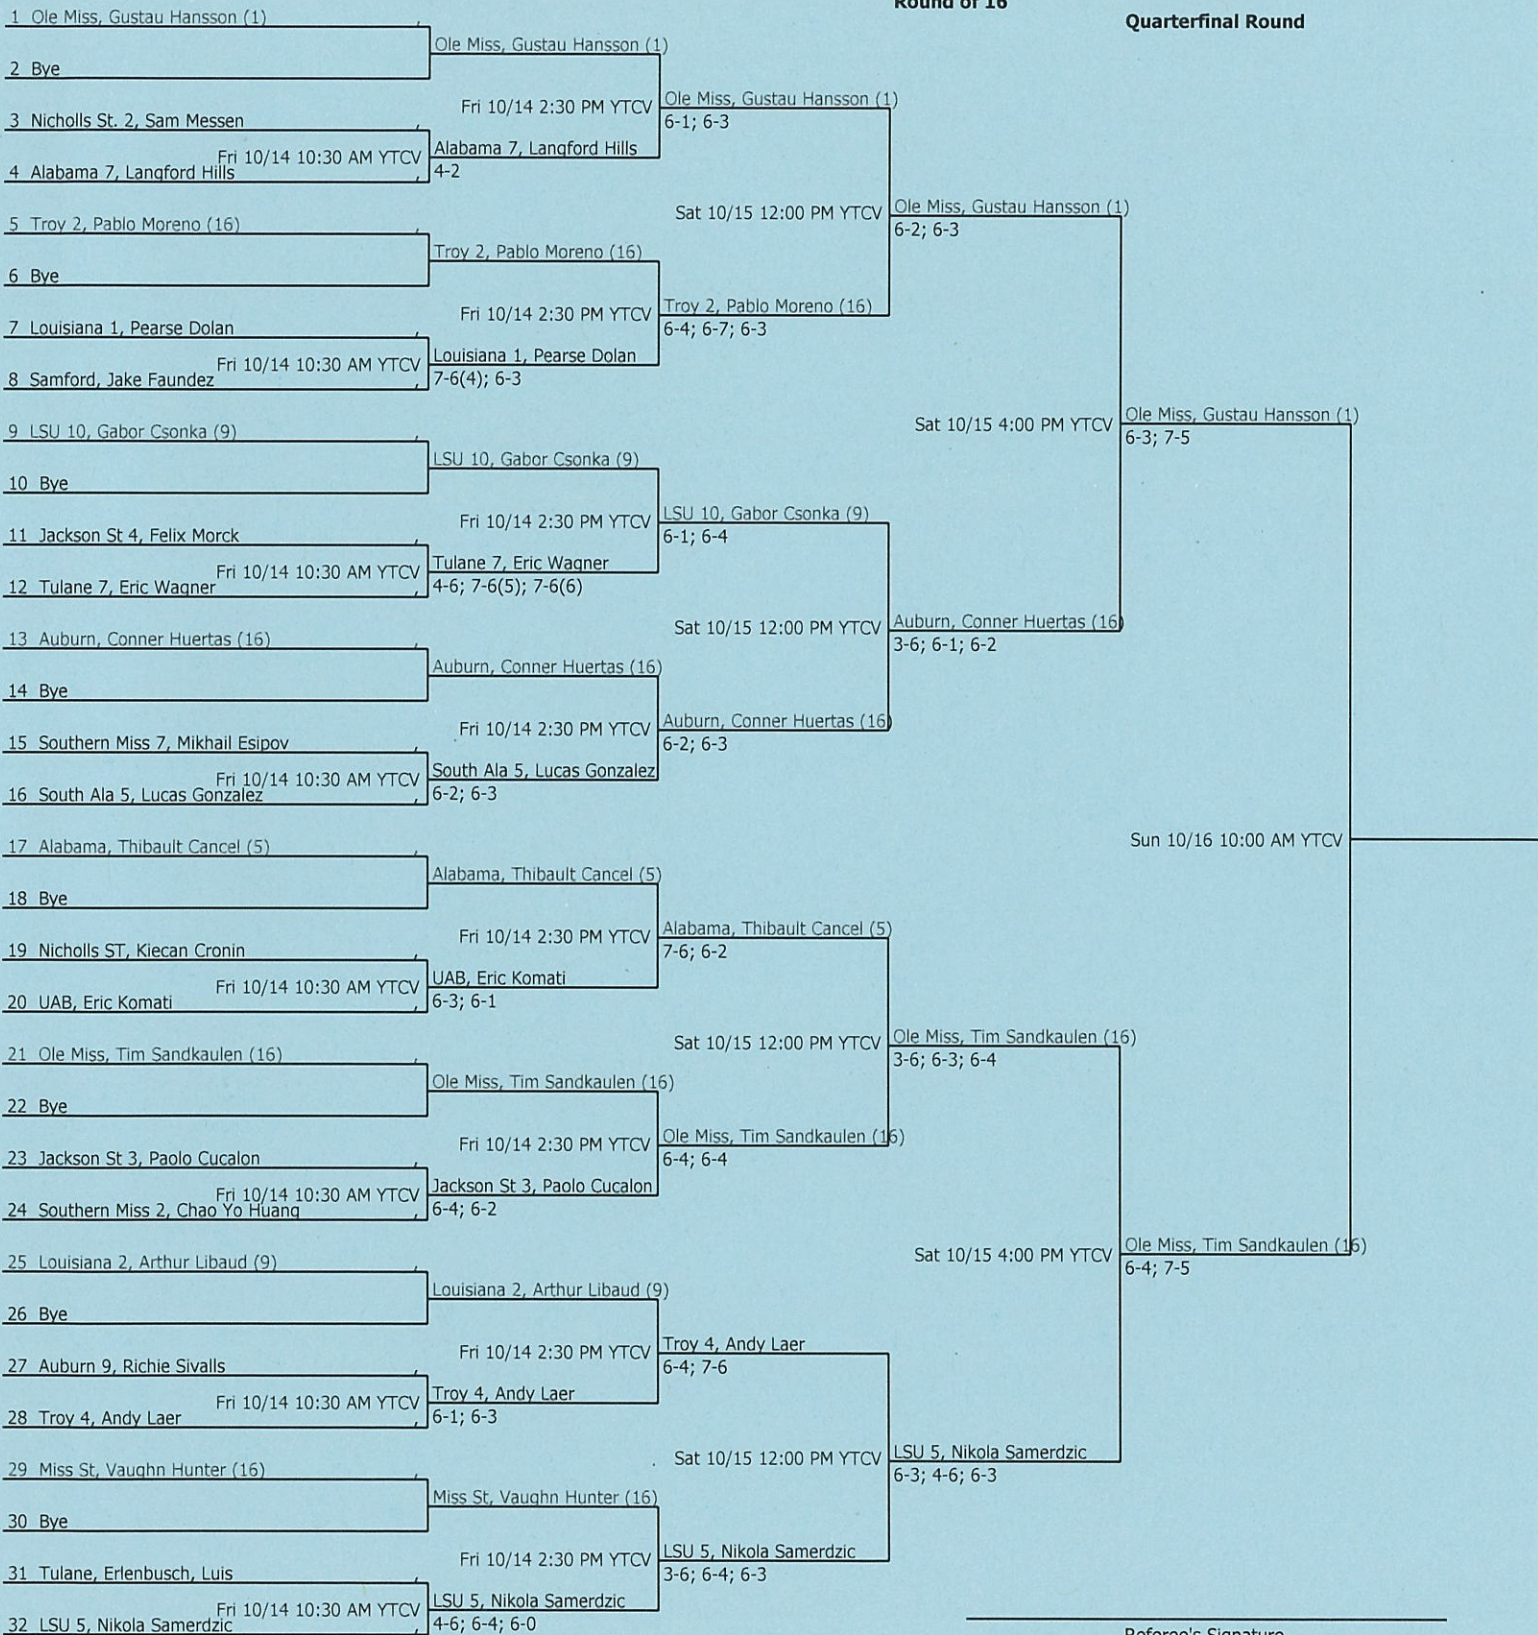

Auburn Adult Championship		Seeded Players			
Auburn University	Men's Open Singles 2016	1. Ole Miss, G.	5. Alabama, T.	9. Alabama 3, M.	9. Ole Miss, F.
City/State: Auburn, AL	Section: Southern	2. Miss St, M.	5. LSU 2, J.	9. Louisiana 2, A.	9. South Ala, T.
Director: Travis C. Debardelaben	Referee: Chris Rogers	3. Alabama, M.	5. Miss St, N.	9. LSU 10, G.	9. Tulane 4, C.
Phone: 334-501-2921	Date: 03/25/2011 - 03/27/2011	4. LSU 1, J.	5. Tulane 3, C.	9. Miss St, N.	9. Tulane1, S.
				Winner:	

Round of 128

Round of 64

Round of 32

Round of 16

Quarterfinal Round

Referee's Signature