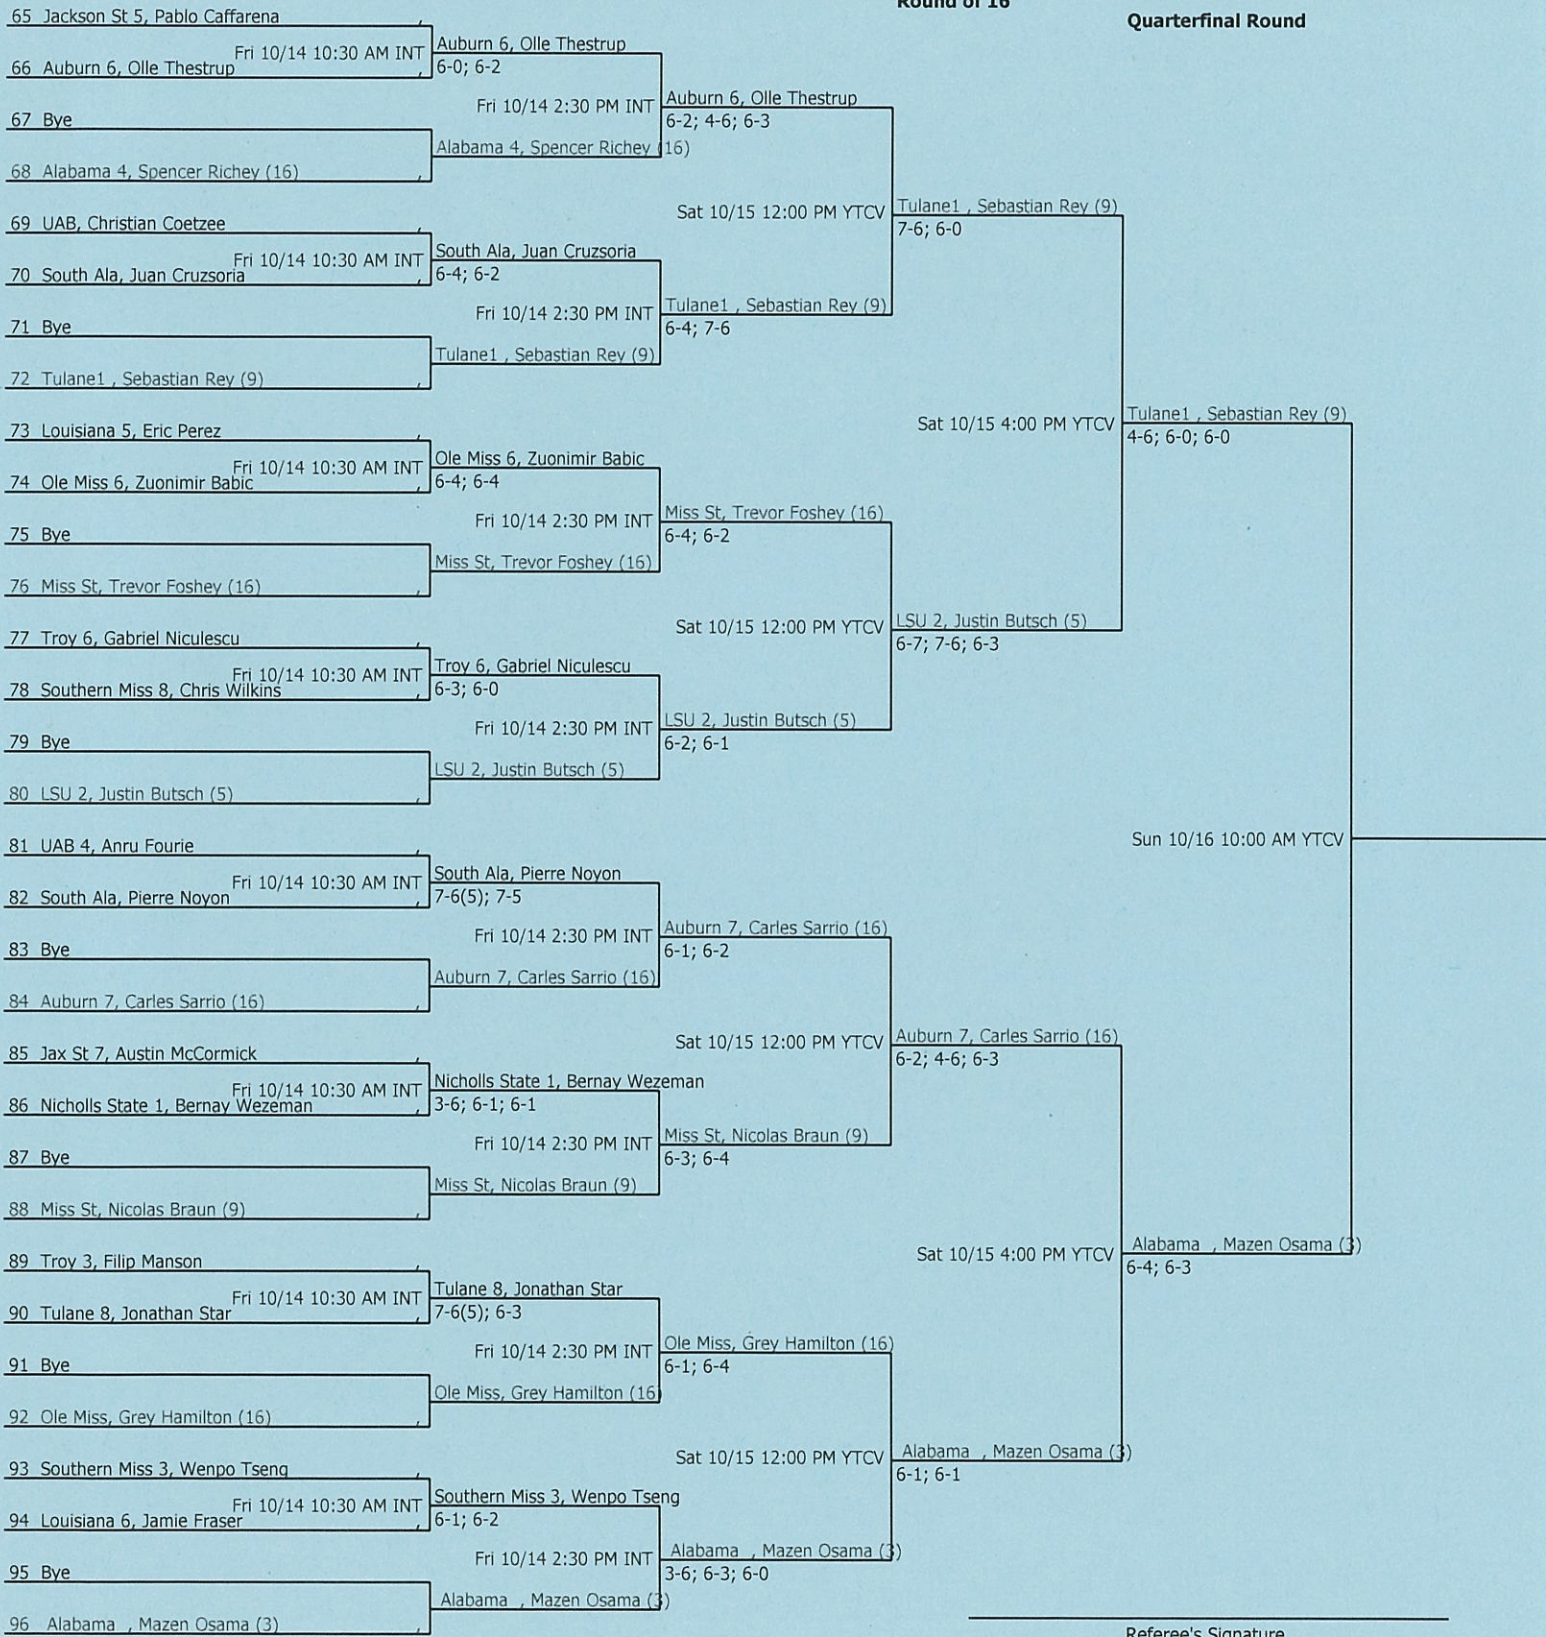

Auburn Adult Championship		Seeded Players			
Auburn University	Men's Open Singles 2016	1. Ole Miss, G.	5. Alabama, T.	9. Alabama 3, M.	9. Ole Miss, F.
City/State: Auburn, AL	Section: Southern	2. Miss St, M.	5. LSU 2, J.	9. Louisiana 2, A.	9. South Ala, T.
Director: Travis C. Debardelaben	Referee: Chris Rogers	3. Alabama, M.	5. Miss St, N.	9. LSU 10, G.	9. Tulane 4, C.
Phone: 334-501-2921	Date: 03/25/2011 - 03/27/2011	4. LSU 1, J.	5. Tulane 3, C.	9. Miss St, N.	9. Tulane1, S.
				Winner:	

Round of 128

Round of 64

Round of 32

Round of 16

Quarterfinal Round

Referee's Signature