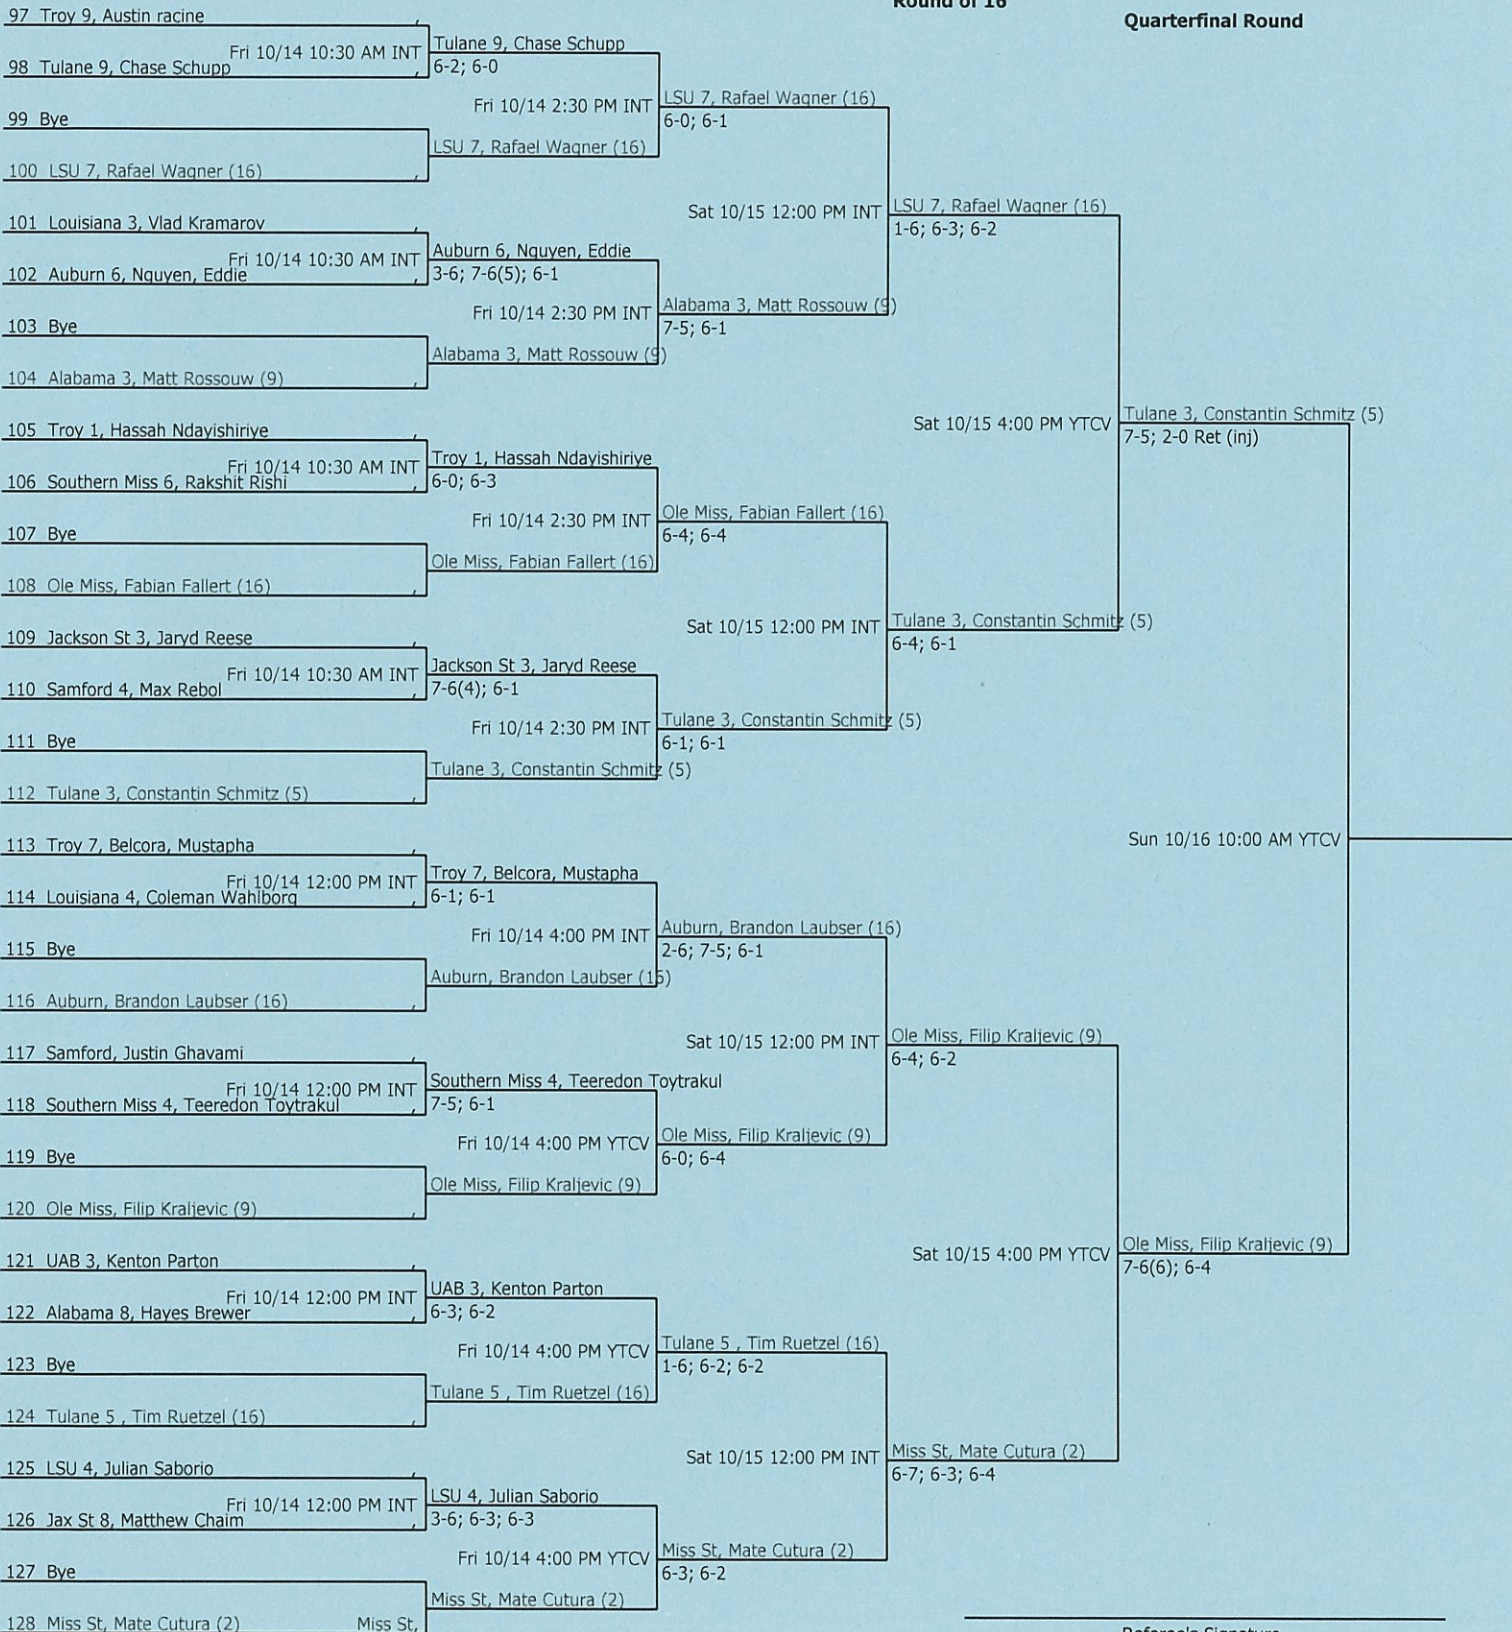

Auburn Adult Championship		Seeded Players			
Auburn University	Men's Open Singles 2016	16. Alabama 4, S.	16. Auburn, C.	16. Miss St, T.	16. Ole Miss, T.
City/State: Auburn, AL	Section: Southern	16. Alabama 5, A.	16. LSU 7, R.	16. Miss St, V.	16. Troy 2, P.
Director: Travis C. Debardelaben	Referee: Chris Rogers	16. Auburn 7, C.	16. LSU 8, A.	16. Ole Miss, F.	16. Tulane 5, T.
Phone: 334-501-2921	Date: 03/25/2011 - 03/27/2011	16. Auburn, B.	16. Miss St, S.	16. Ole Miss, G.	16. Tulane 5, T.

Winner:

Round of 128

Round of 64

Round of 32

Round of 16

Quarterfinal Round

Referee's Signature