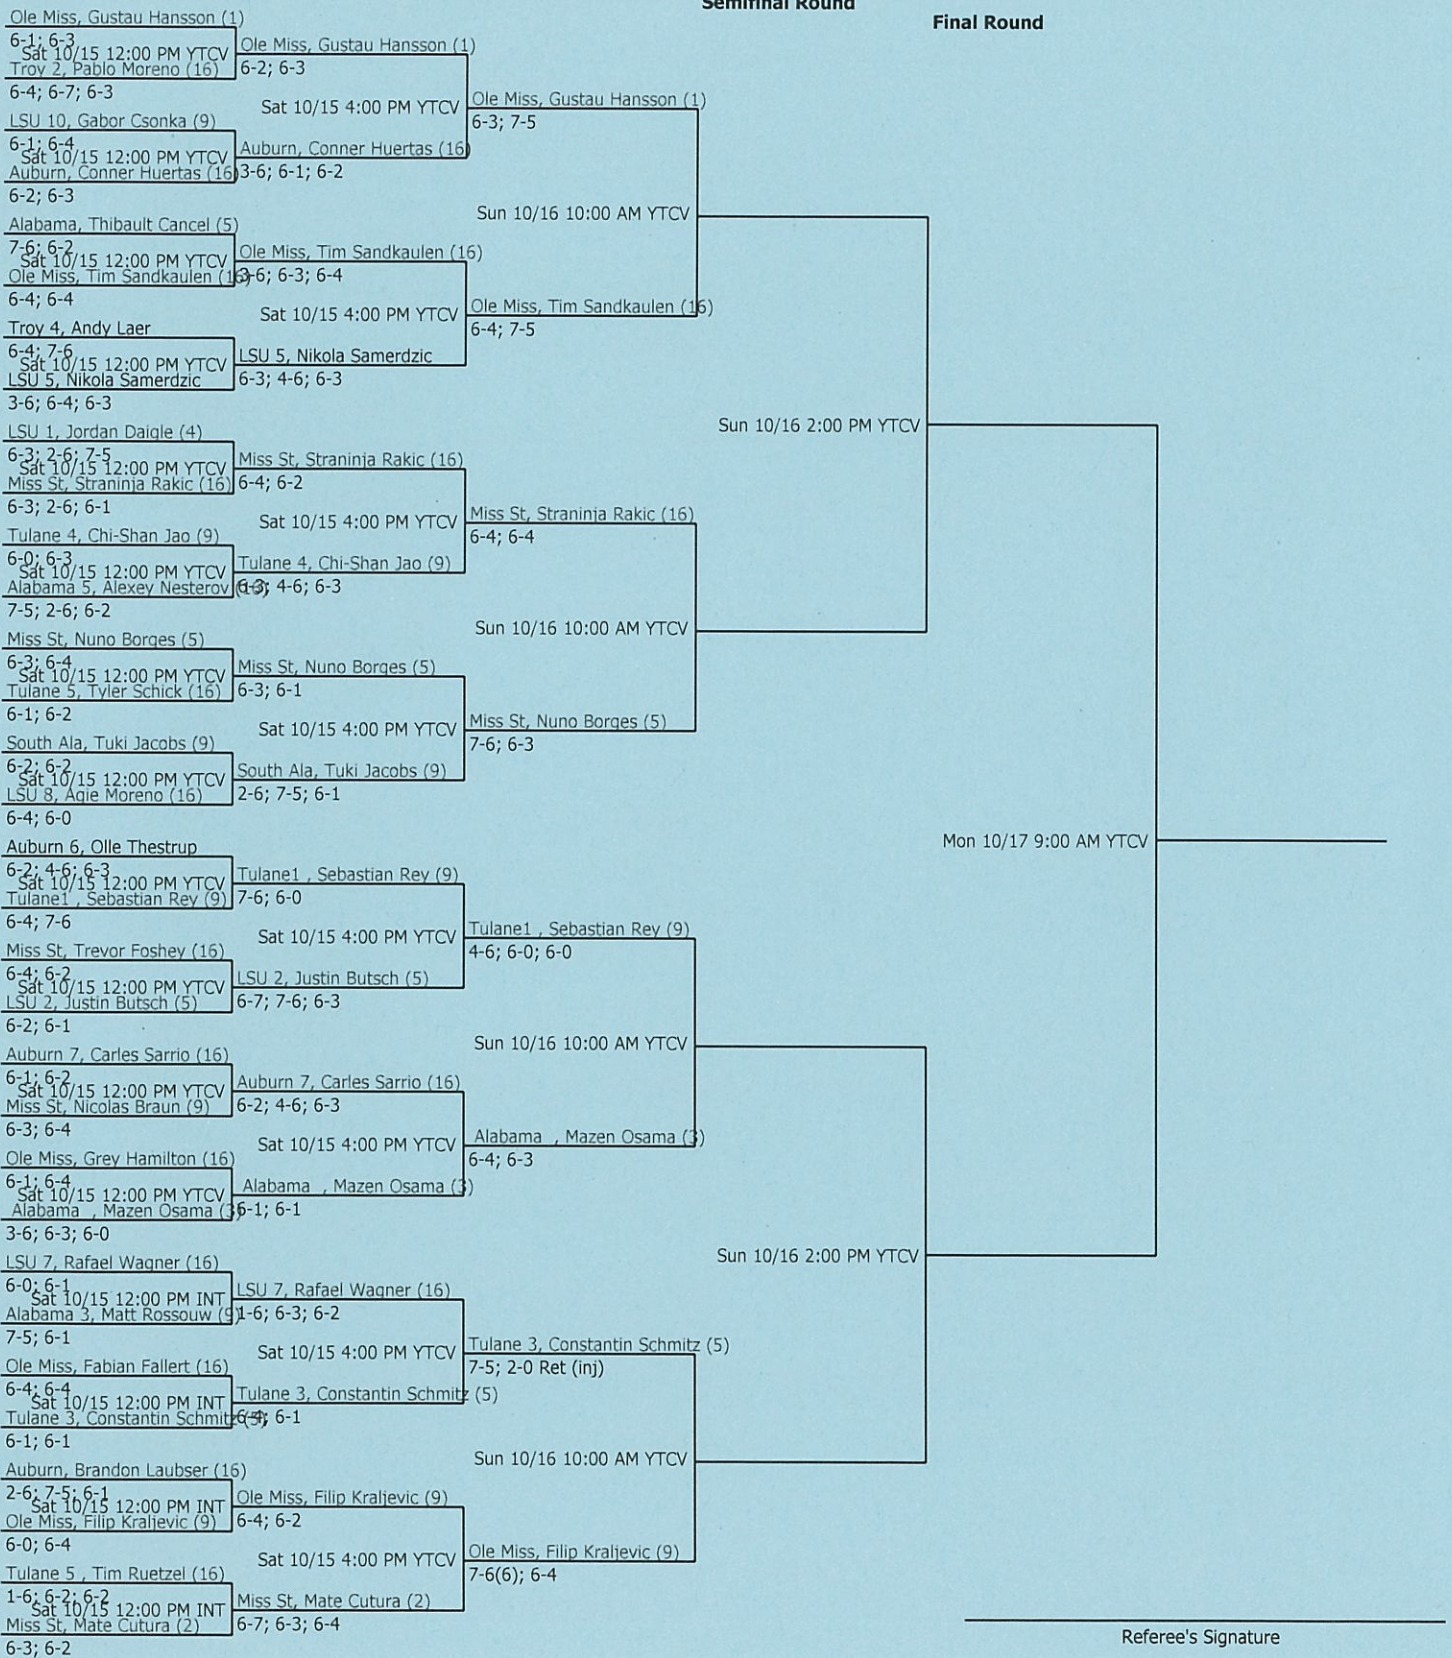

Auburn Adult Championship		Seeded Players			
Auburn University	Men's Open Singles 2016	1. Ole Miss, G.	5. Alabama, T.	9. Alabama 3, M.	9. Ole Miss, F.
City/State: Auburn, AL	Section: Southern	2. Miss St, M.	5. LSU 2, J.	9. Louisiana 2, A.	9. South Ala, T.
Director: Travis C. Debardelaben	Referee: Chris Rogers	3. Alabama, M.	5. Miss St, N.	9. LSU 10, G.	9. Tulane 4, C.
Phone: 334-501-2921	Date: 03/25/2011 - 03/27/2011	4. LSU 1, J.	5. Tulane 3, C.	9. Miss St, N.	9. Tulane1, S.
					Winner:

Round of 32

Round of 16

Quarterfinal Round

Semifinal Round

Final Round

Referee's Signature