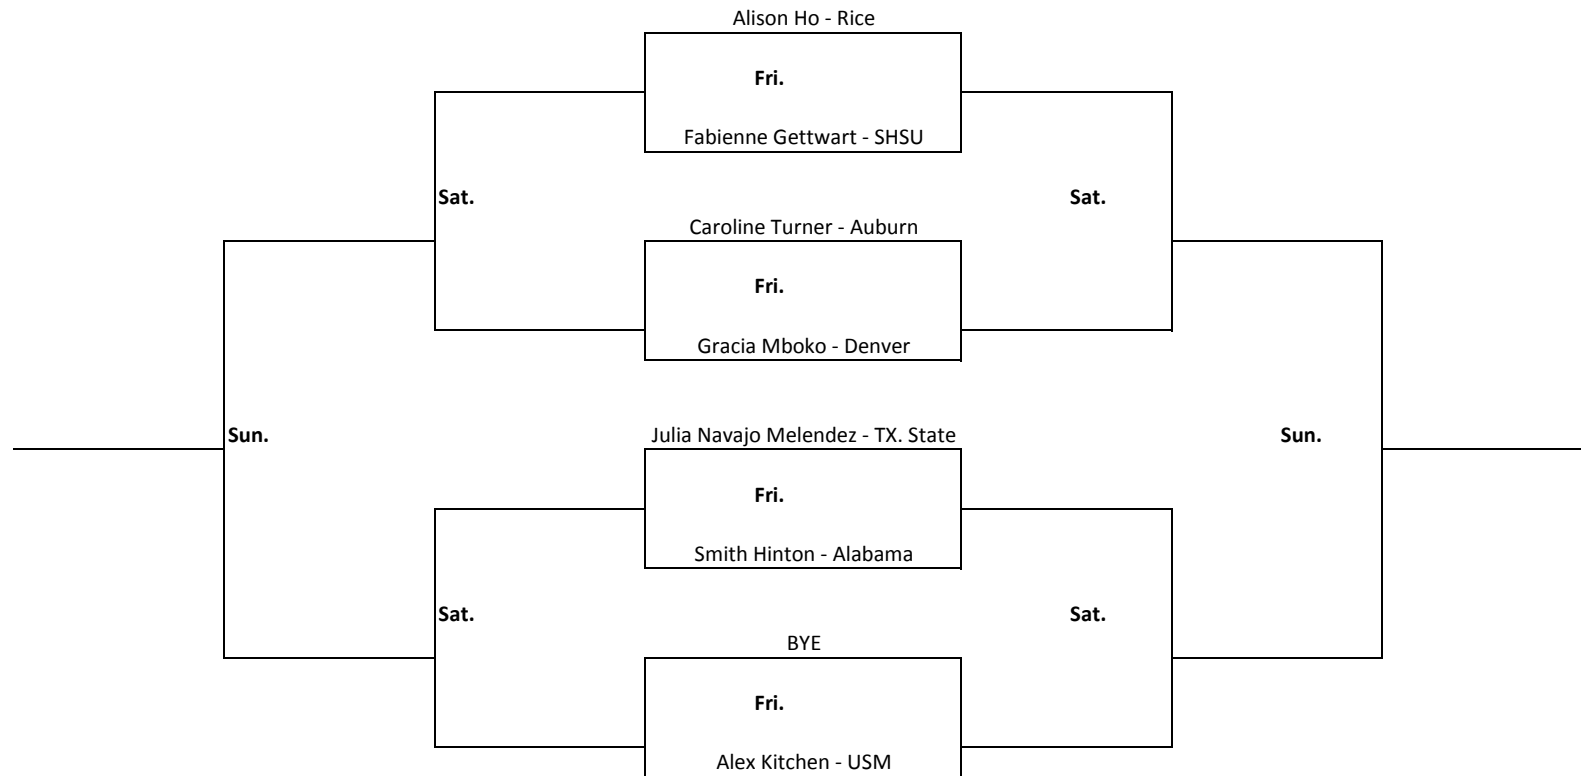

2016 RICE INVITATIONAL

September 23-25 GRBTC

Flight 2A Singles

Sun.

Sun.

2016 RICE INVITATIONAL

September 23-25 GRBTC

Flight 2B Singles

2016 RICE INVITATIONAL

September 23-25 GRBTC

Flight 3A Singles

Sun

Sun.

2016 RICE INVITATIONAL

September 23-25 GRBTC

Flight 3B Singles