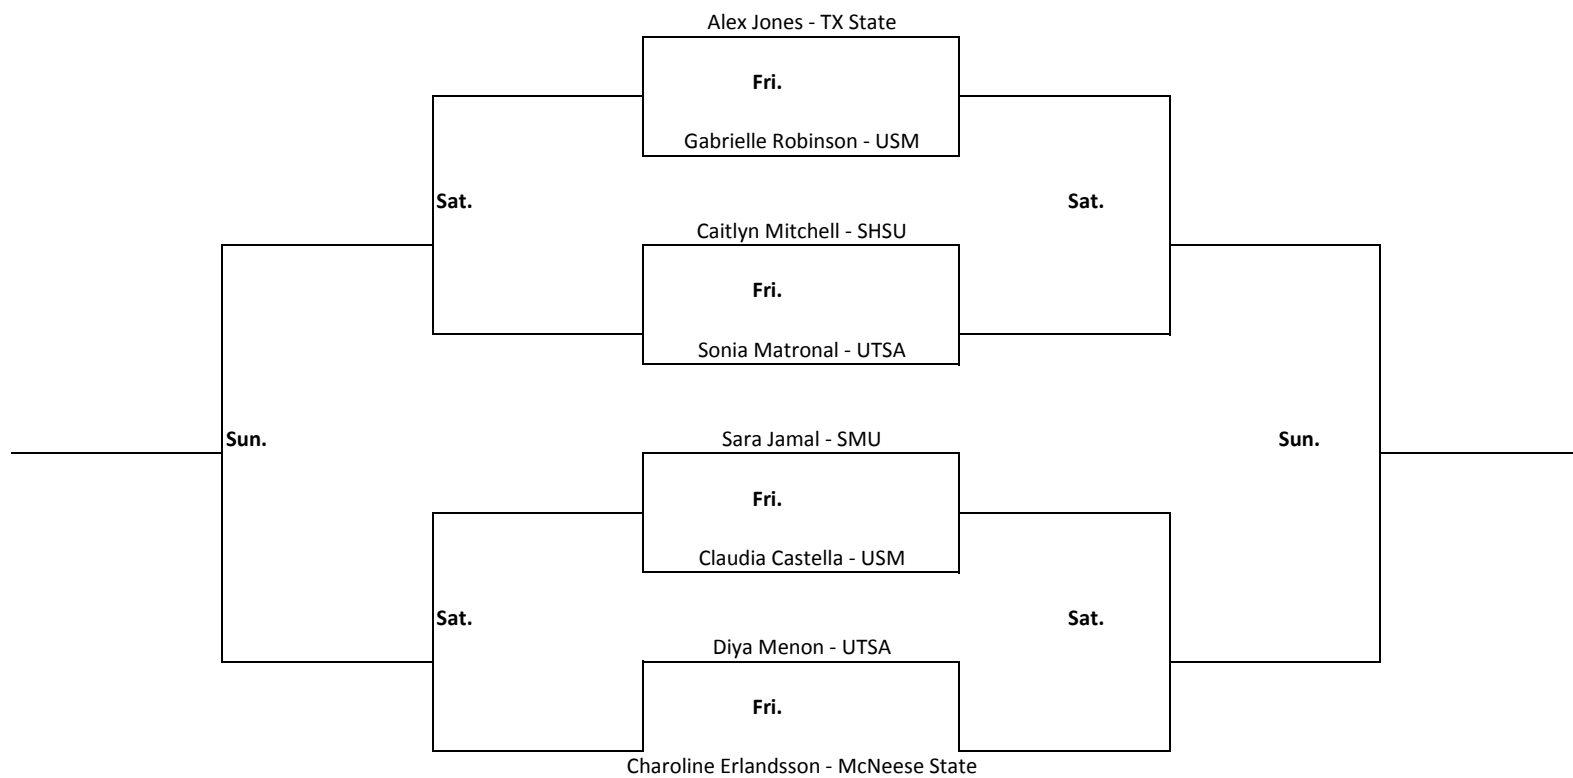

Flight 5A Singles

Sun.

Sun.

2016 RICE INVITATIONAL

September 23-25 GRBTC

Flight 5B Singles

2016 RICE INVITATIONAL

September 23-25 GRBTC

Flight 6A Singles

2016 RICE INVITATIONAL

September 23-25 GRBTC

Flight 1A Doubles

2016 RICE INVITATIONAL

September 23-25 GRBTC

Flight 1B Doubles

2016 RICE INVITATIONAL