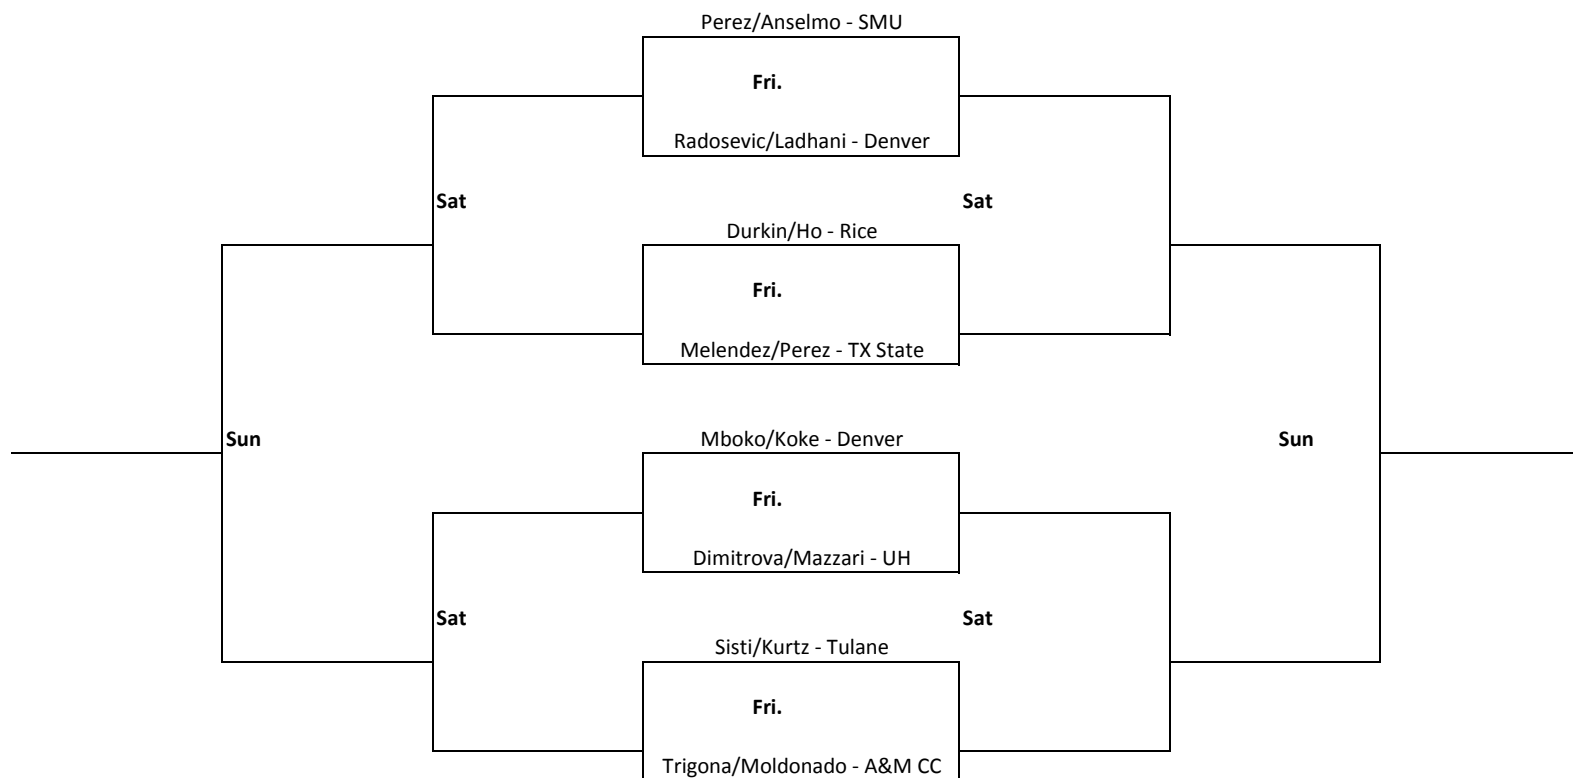

Flight 5A Singles

Sun.

Sun.

2016 RICE INVITATIONAL

September 23-25 GRBTC

Flight 5B Singles

2016 RICE INVITATIONAL

September 23-25 GRBTC

Flight 6A Singles

2016 RICE INVITATIONAL

September 23-25 GRBTC

Flight 1A Doubles

2016 RICE INVITATIONAL

September 23-25 GRBTC

Flight 1B Doubles

2016 RICE INVITATIONAL

September 23-25 GRBTC

Flight 2A Doubles

2016 RICE INVITATIONAL

September 23-25 GRBTC

Flight 2B Doubles

Sun

Sun

2016 RICE INVITATIONAL