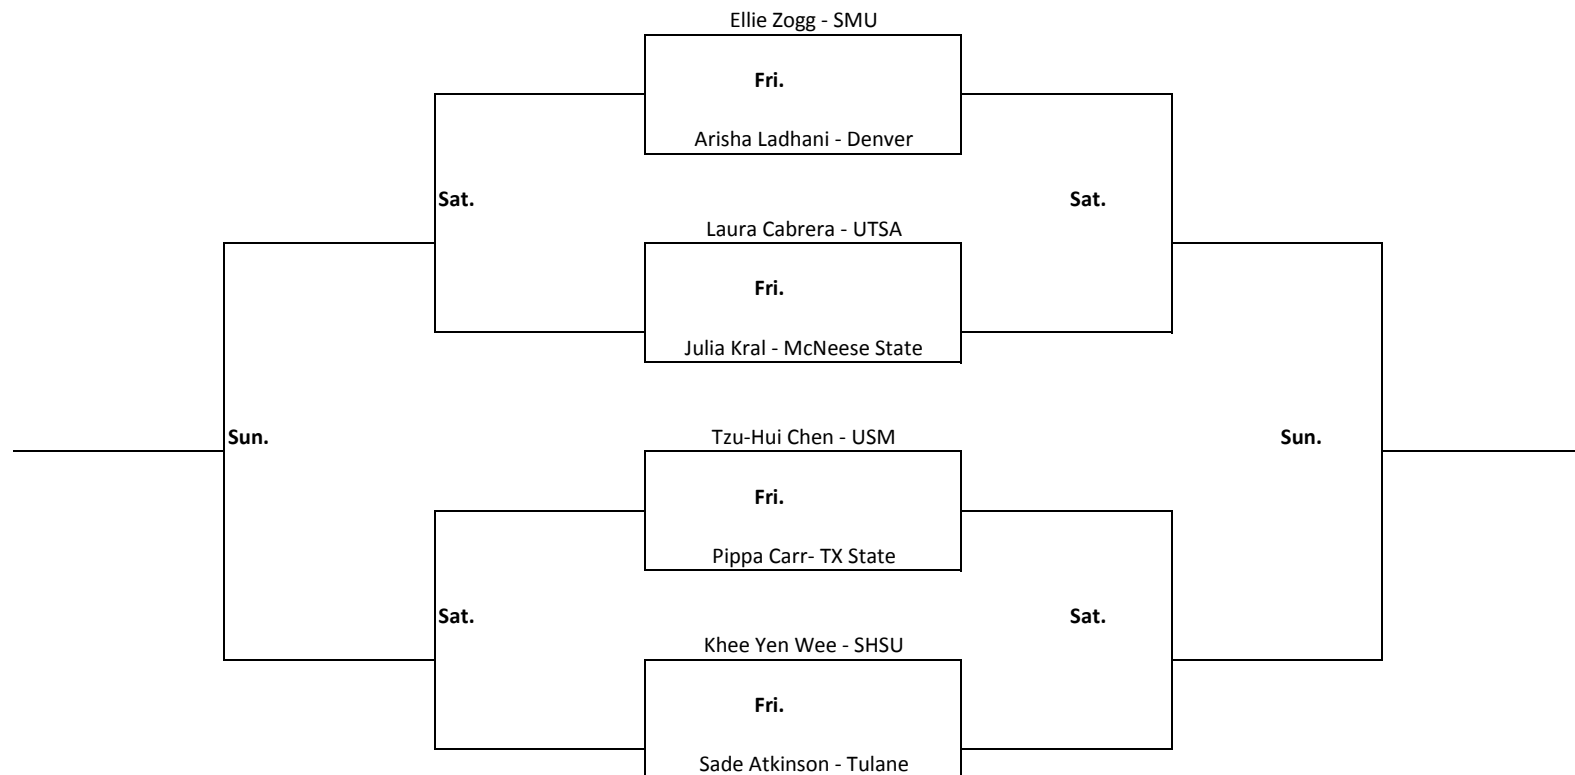

2016 RICE INVITATIONAL

September 23-25 GRBTC

Flight 3A Singles

Sun

Sun.

2016 RICE INVITATIONAL

September 23-25 GRBTC

Flight 3B Singles

2016 RICE INVITATIONAL

September 23-25 GRBTC

Flight 4A Singles

2016 RICE INVITATIONAL

September 23-25 GRBTC

Flight 4B Singles

2016 RICE INVITATIONAL

September 23-25 GRBTC