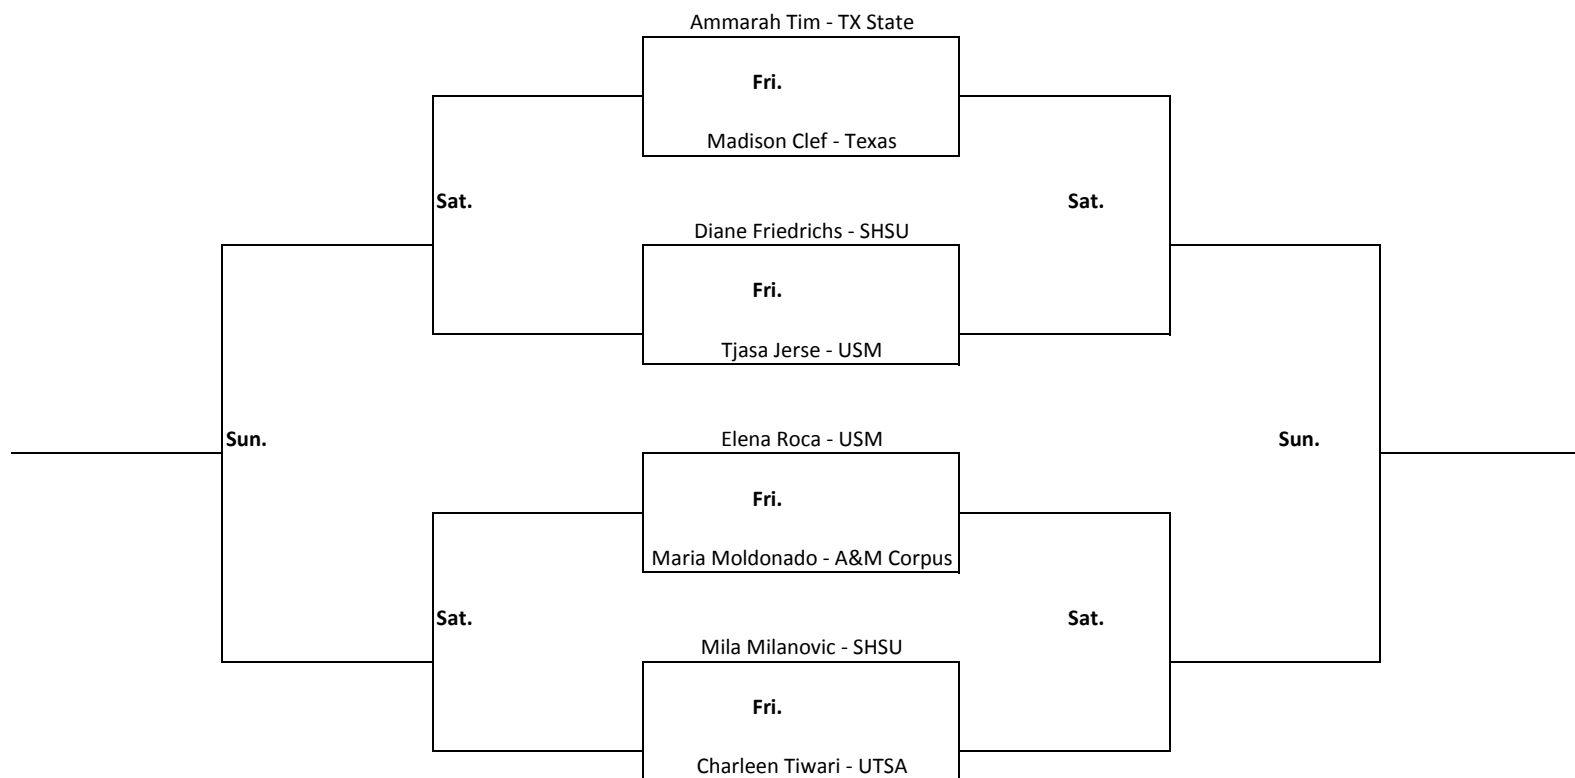

2016 RICE INVITATIONAL

September 23-25 GRBTC

Flight 4A Singles

2016 RICE INVITATIONAL

September 23-25 GRBTC

Flight 4B Singles

2016 RICE INVITATIONAL

September 23-25 GRBTC

Flight 5A Singles

Sun.

Sun.

2016 RICE INVITATIONAL

September 23-25 GRBTC

Flight 5B Singles

2016 RICE INVITATIONAL

September 23-25 GRBTC

Flight 6A Singles

2016 RICE INVITATIONAL

September 23-25 GRBTC

Flight 1A Doubles

2016 RICE INVITATIONAL

September 23-25 GRBTC

Flight 1B Doubles

2016 RICE INVITATIONAL