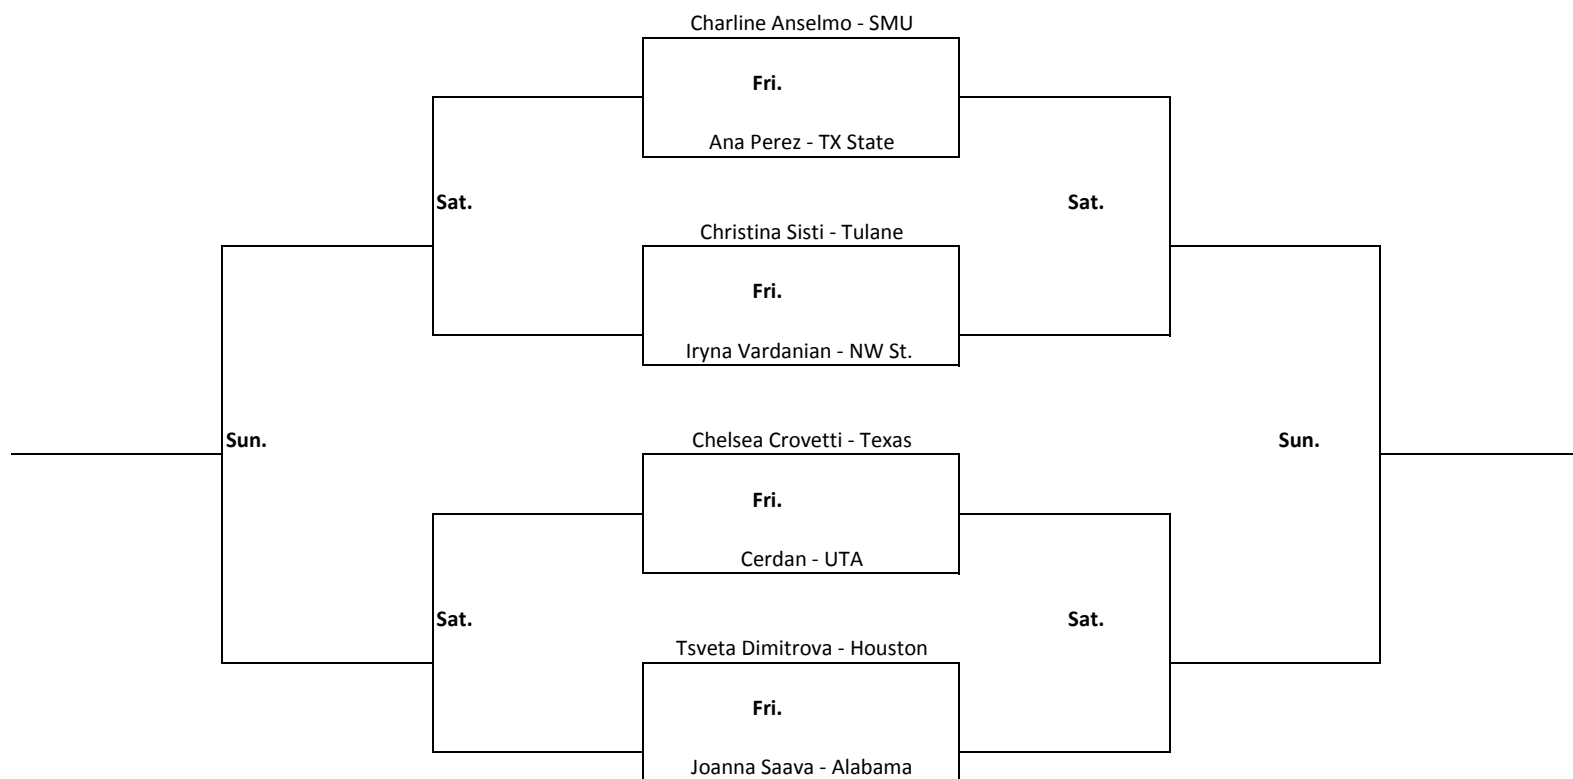

2016 RICE INVITATIONAL

September 23-25 GRBTC

Flight 3A Singles

Sun

Sun.

2016 RICE INVITATIONAL

September 23-25 GRBTC

Flight 3B Singles

2016 RICE INVITATIONAL

September 23-25 GRBTC

Flight 4A Singles

2016 RICE INVITATIONAL

September 23-25 GRBTC

Flight 4B Singles

2016 RICE INVITATIONAL

September 23-25 GRBTC