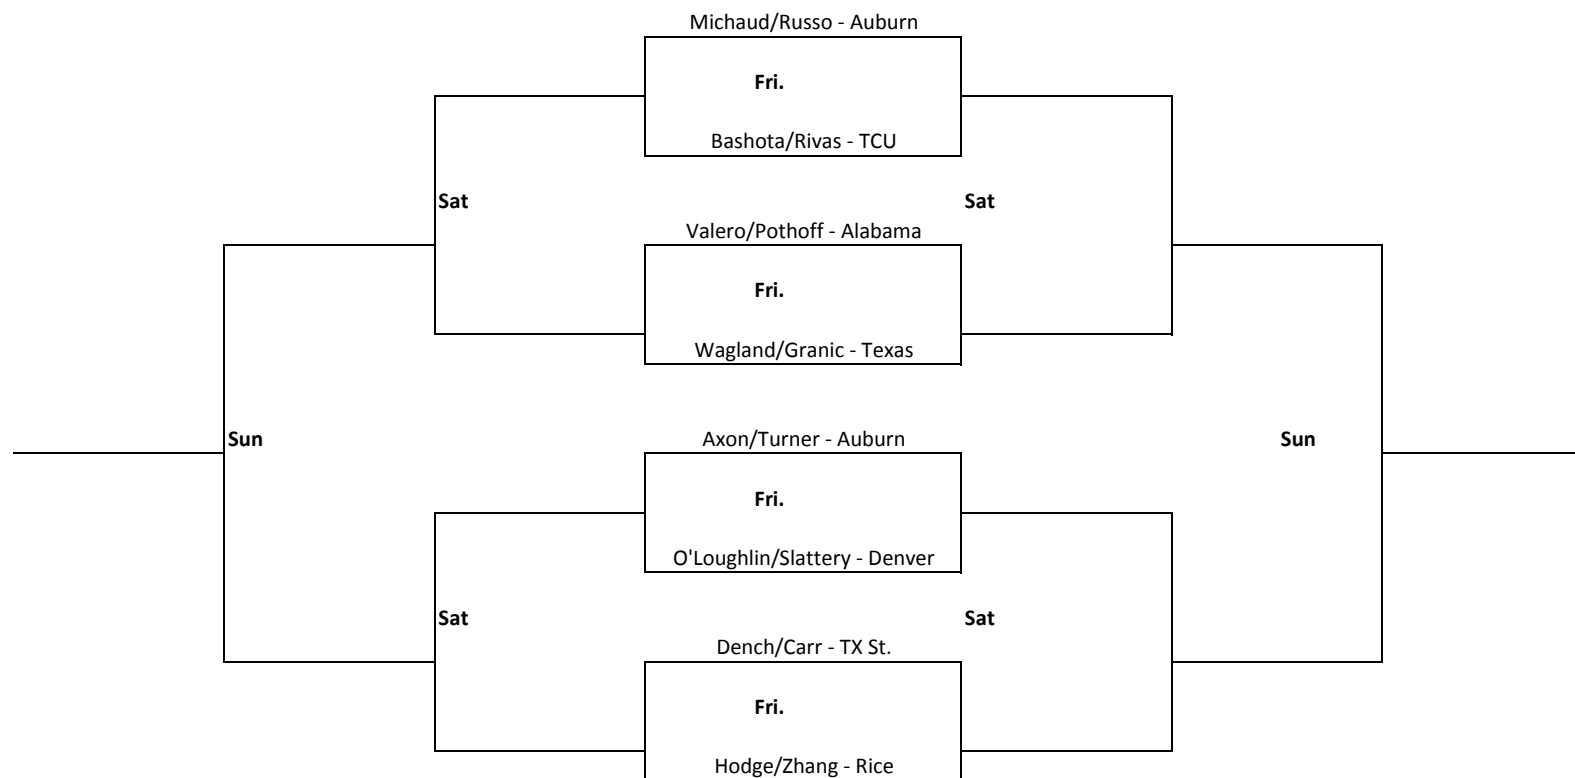

Flight 5A Singles

Sun.

Sun.

2016 RICE INVITATIONAL

September 23-25 GRBTC

Flight 5B Singles

2016 RICE INVITATIONAL

September 23-25 GRBTC

Flight 6A Singles

2016 RICE INVITATIONAL

September 23-25 GRBTC

Flight 1A Doubles

2016 RICE INVITATIONAL

September 23-25 GRBTC

Flight 1B Doubles

2016 RICE INVITATIONAL