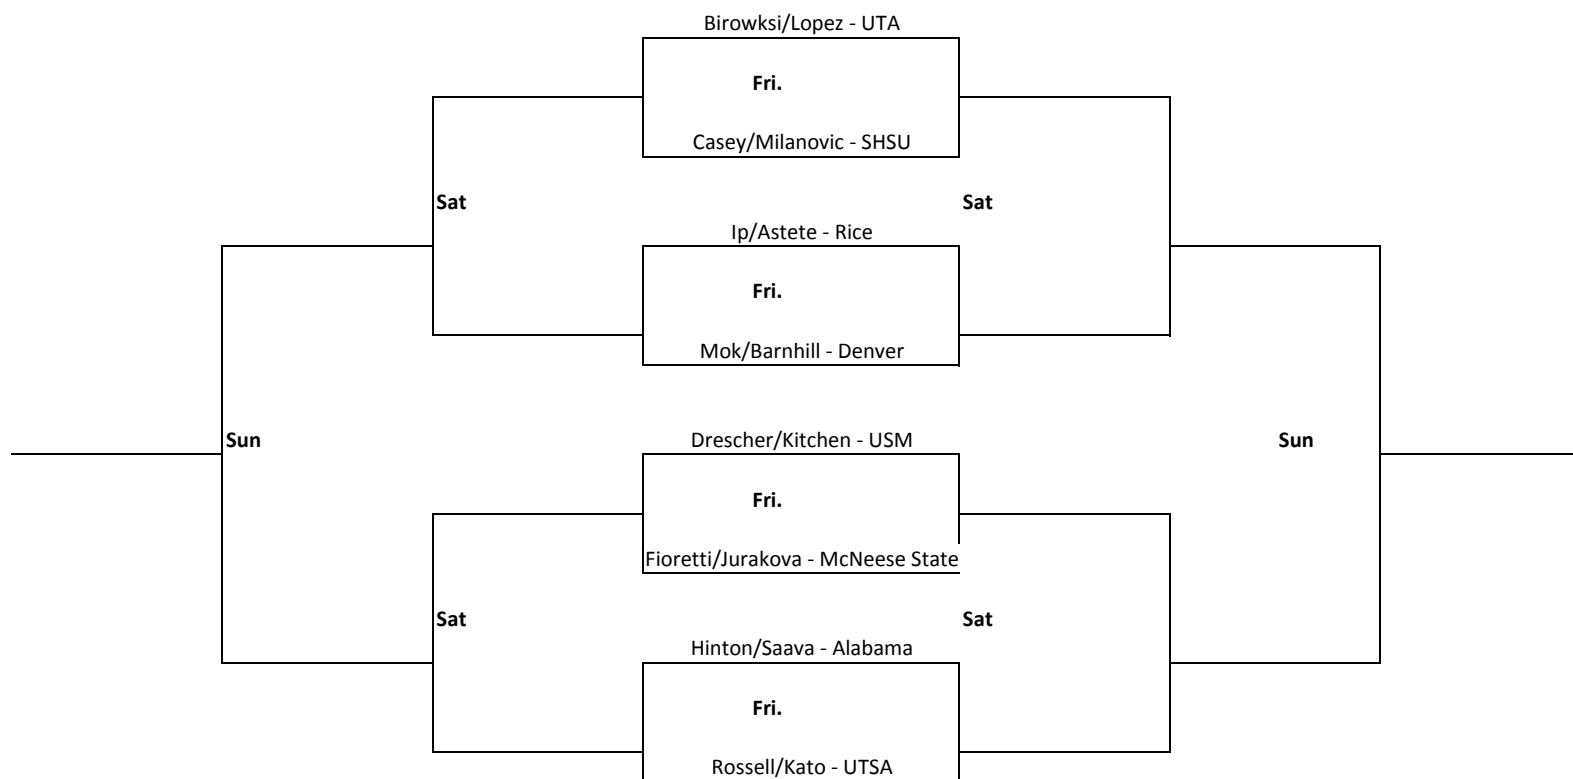

Flight 5A Singles

Sun.

Sun.

2016 RICE INVITATIONAL

September 23-25 GRBTC

Flight 5B Singles

2016 RICE INVITATIONAL

September 23-25 GRBTC

Flight 6A Singles

2016 RICE INVITATIONAL

September 23-25 GRBTC

Flight 1A Doubles

2016 RICE INVITATIONAL

September 23-25 GRBTC

Flight 1B Doubles

2016 RICE INVITATIONAL

September 23-25 GRBTC

Flight 2A Doubles

2016 RICE INVITATIONAL

September 23-25 GRBTC

Flight 2B Doubles

Sun

Sun

2016 RICE INVITATIONAL