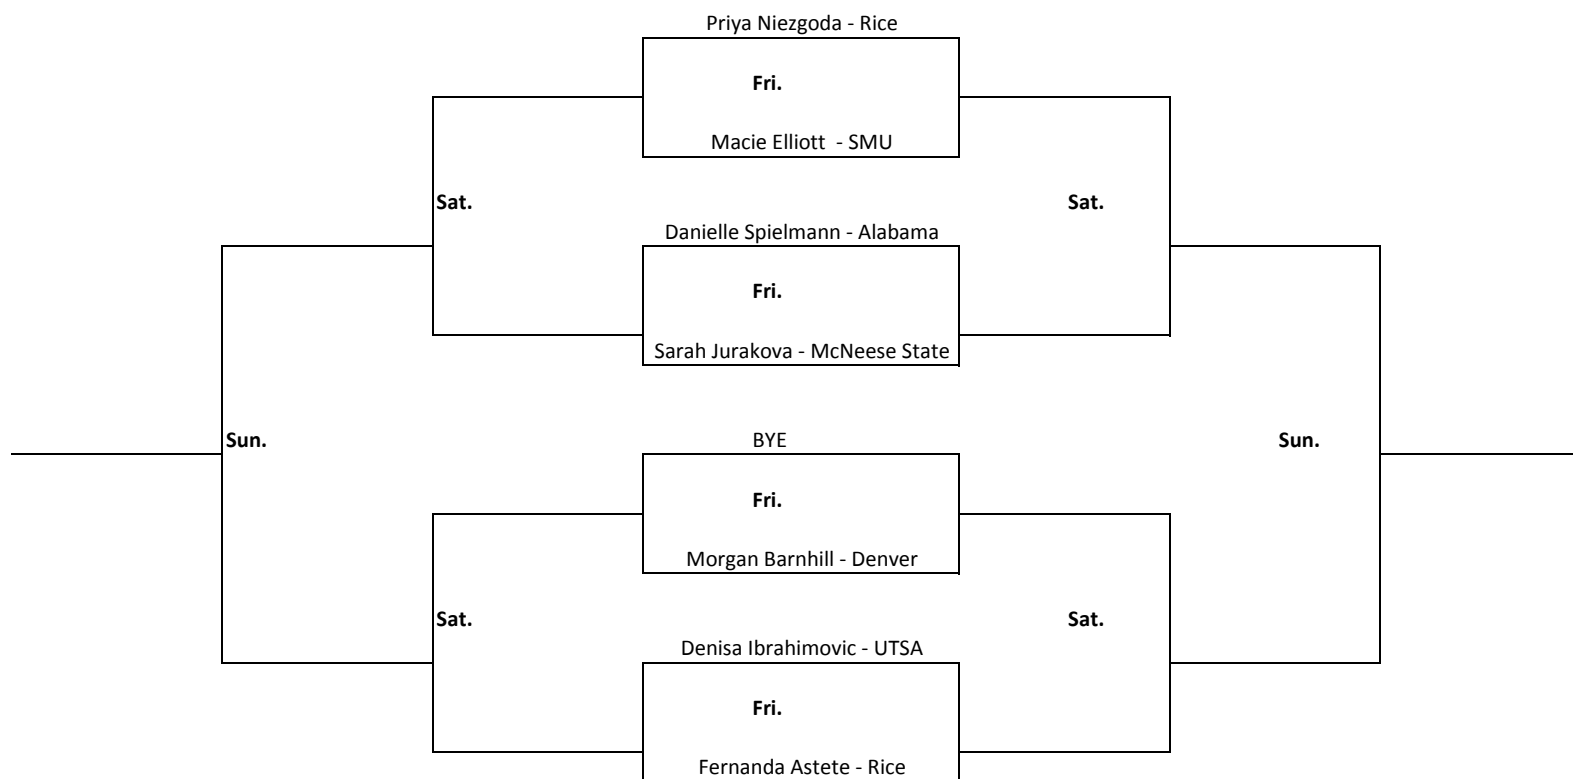

2016 RICE INVITATIONAL

September 23-25 GRBTC

Flight 2A Singles

Sun.

Sun.

2016 RICE INVITATIONAL

September 23-25 GRBTC

Flight 2B Singles

2016 RICE INVITATIONAL

September 23-25 GRBTC

Flight 3A Singles

Sun

Sun.

2016 RICE INVITATIONAL

September 23-25 GRBTC

Flight 3B Singles