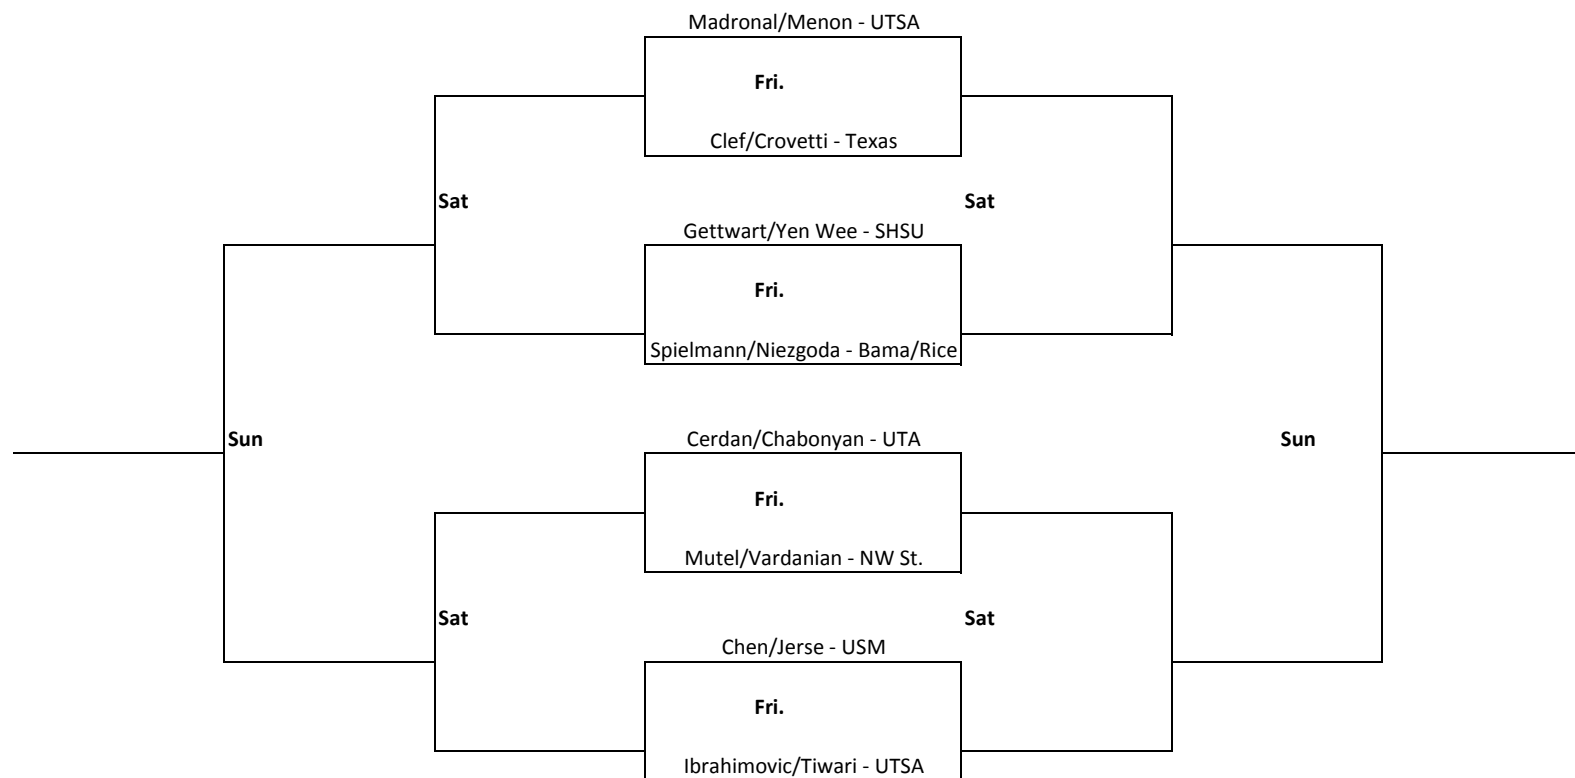

Flight 6A Singles

2016 RICE INVITATIONAL

September 23-25 GRBTC

Flight 1A Doubles

2016 RICE INVITATIONAL

September 23-25 GRBTC

Flight 1B Doubles

2016 RICE INVITATIONAL

September 23-25 GRBTC

Flight 2A Doubles

2016 RICE INVITATIONAL

September 23-25 GRBTC

Flight 2B Doubles

Sun

Sun

2016 RICE INVITATIONAL

September 23-25 GRBTC

Flight 3A Doubles