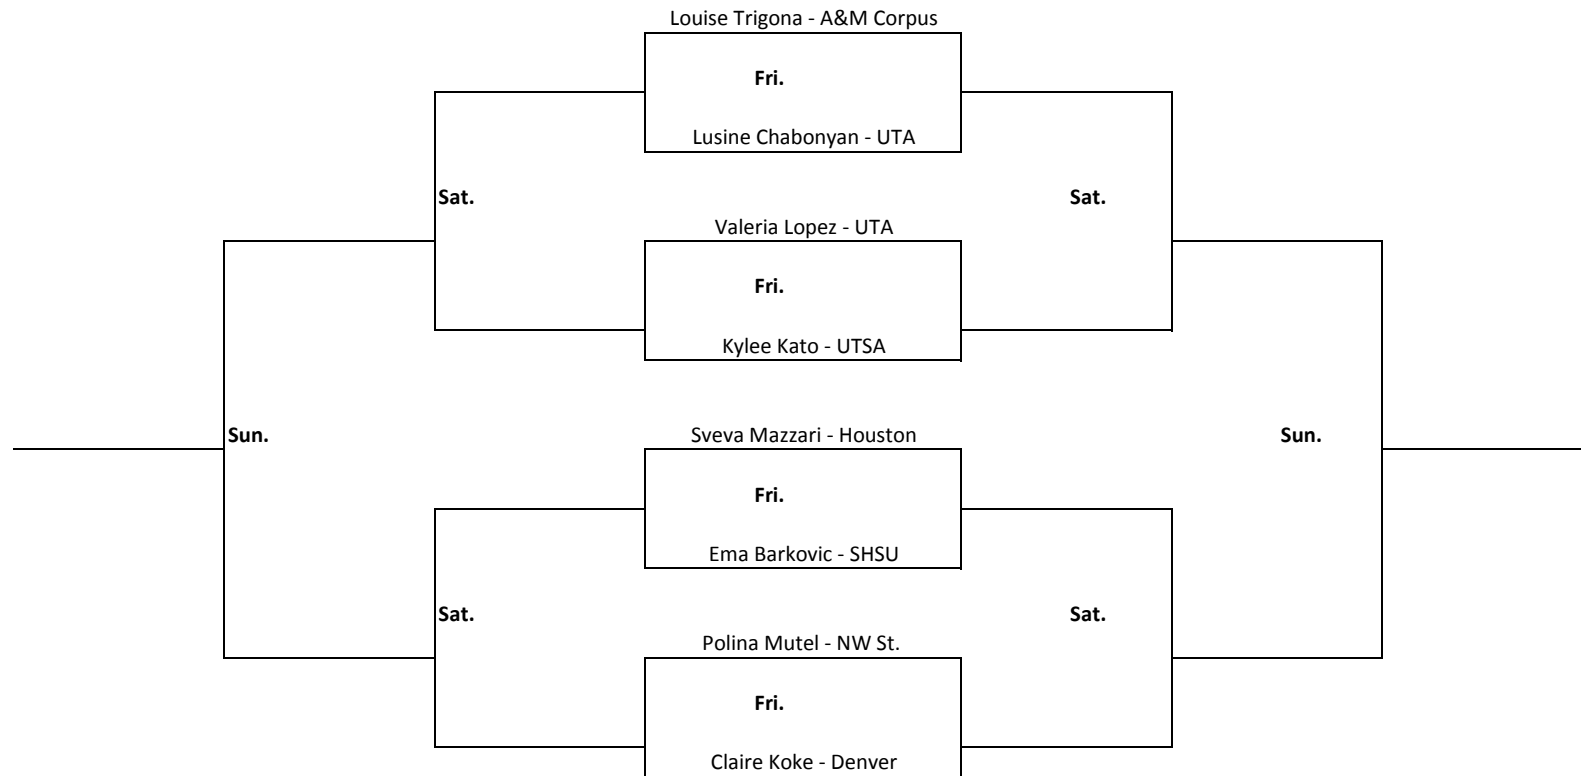

2016 RICE INVITATIONAL

September 23-25 GRBTC

Flight 4A Singles

2016 RICE INVITATIONAL

September 23-25 GRBTC

Flight 4B Singles

2016 RICE INVITATIONAL

September 23-25 GRBTC

Flight 5A Singles

Sun.

Sun.

2016 RICE INVITATIONAL

September 23-25 GRBTC

Flight 5B Singles

2016 RICE INVITATIONAL

September 23-25 GRBTC