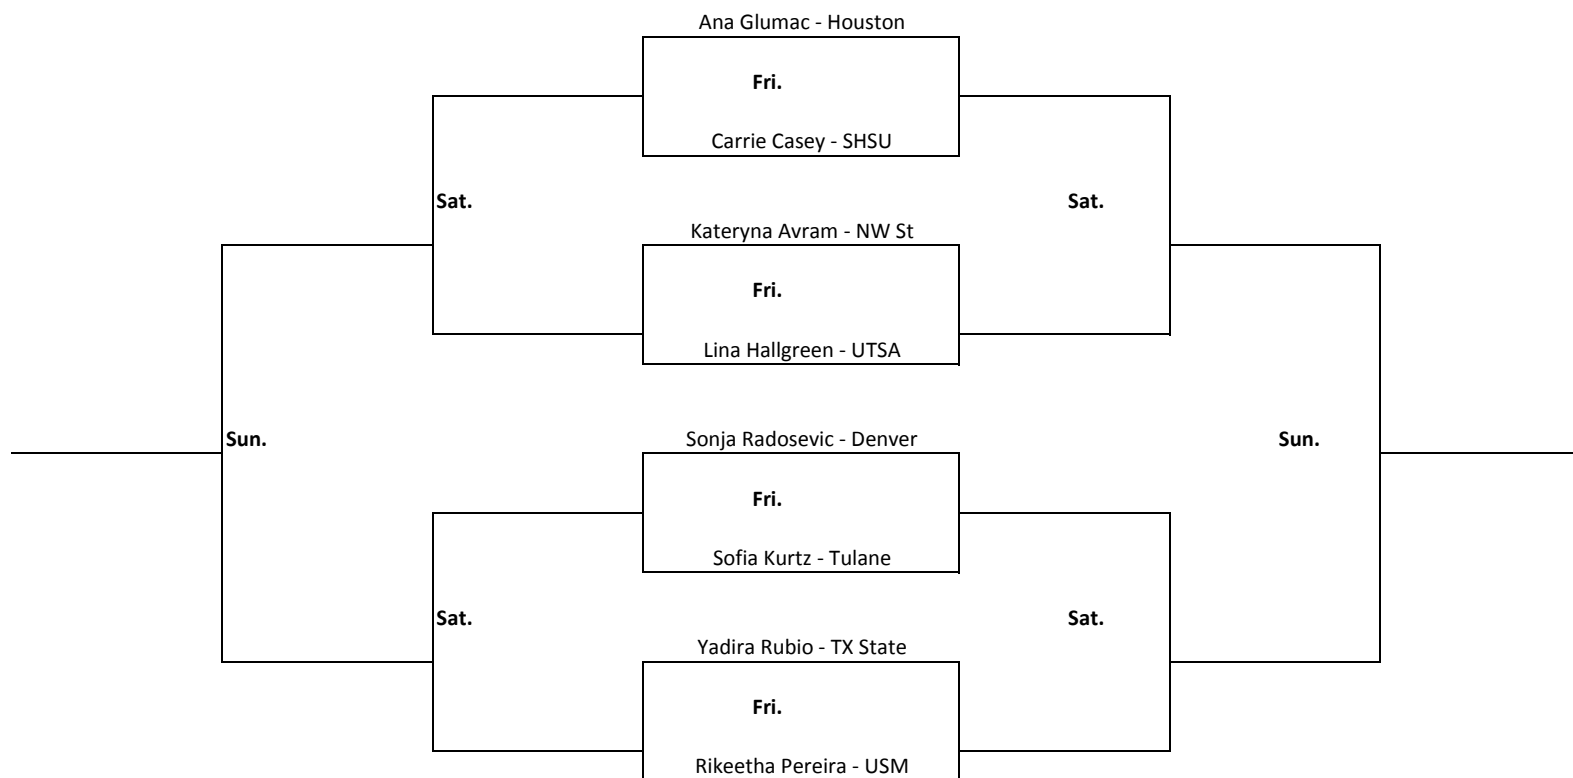

2016 RICE INVITATIONAL

September 23-25 GRBTC

Flight 4A Singles

2016 RICE INVITATIONAL

September 23-25 GRBTC

Flight 4B Singles

2016 RICE INVITATIONAL

September 23-25 GRBTC

Flight 5A Singles

Sun.

Sun.

2016 RICE INVITATIONAL

September 23-25 GRBTC

Flight 5B Singles

2016 RICE INVITATIONAL

September 23-25 GRBTC