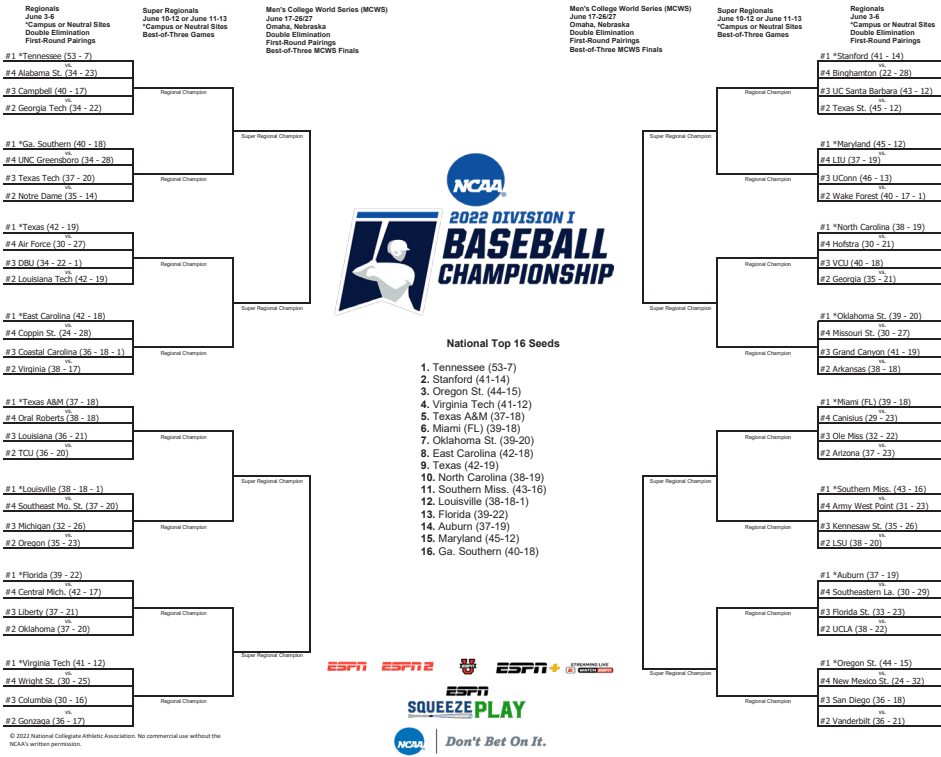

2022 NCAA TOURNAMENT BRACKET

2022 NCAA Division I Baseball Championship