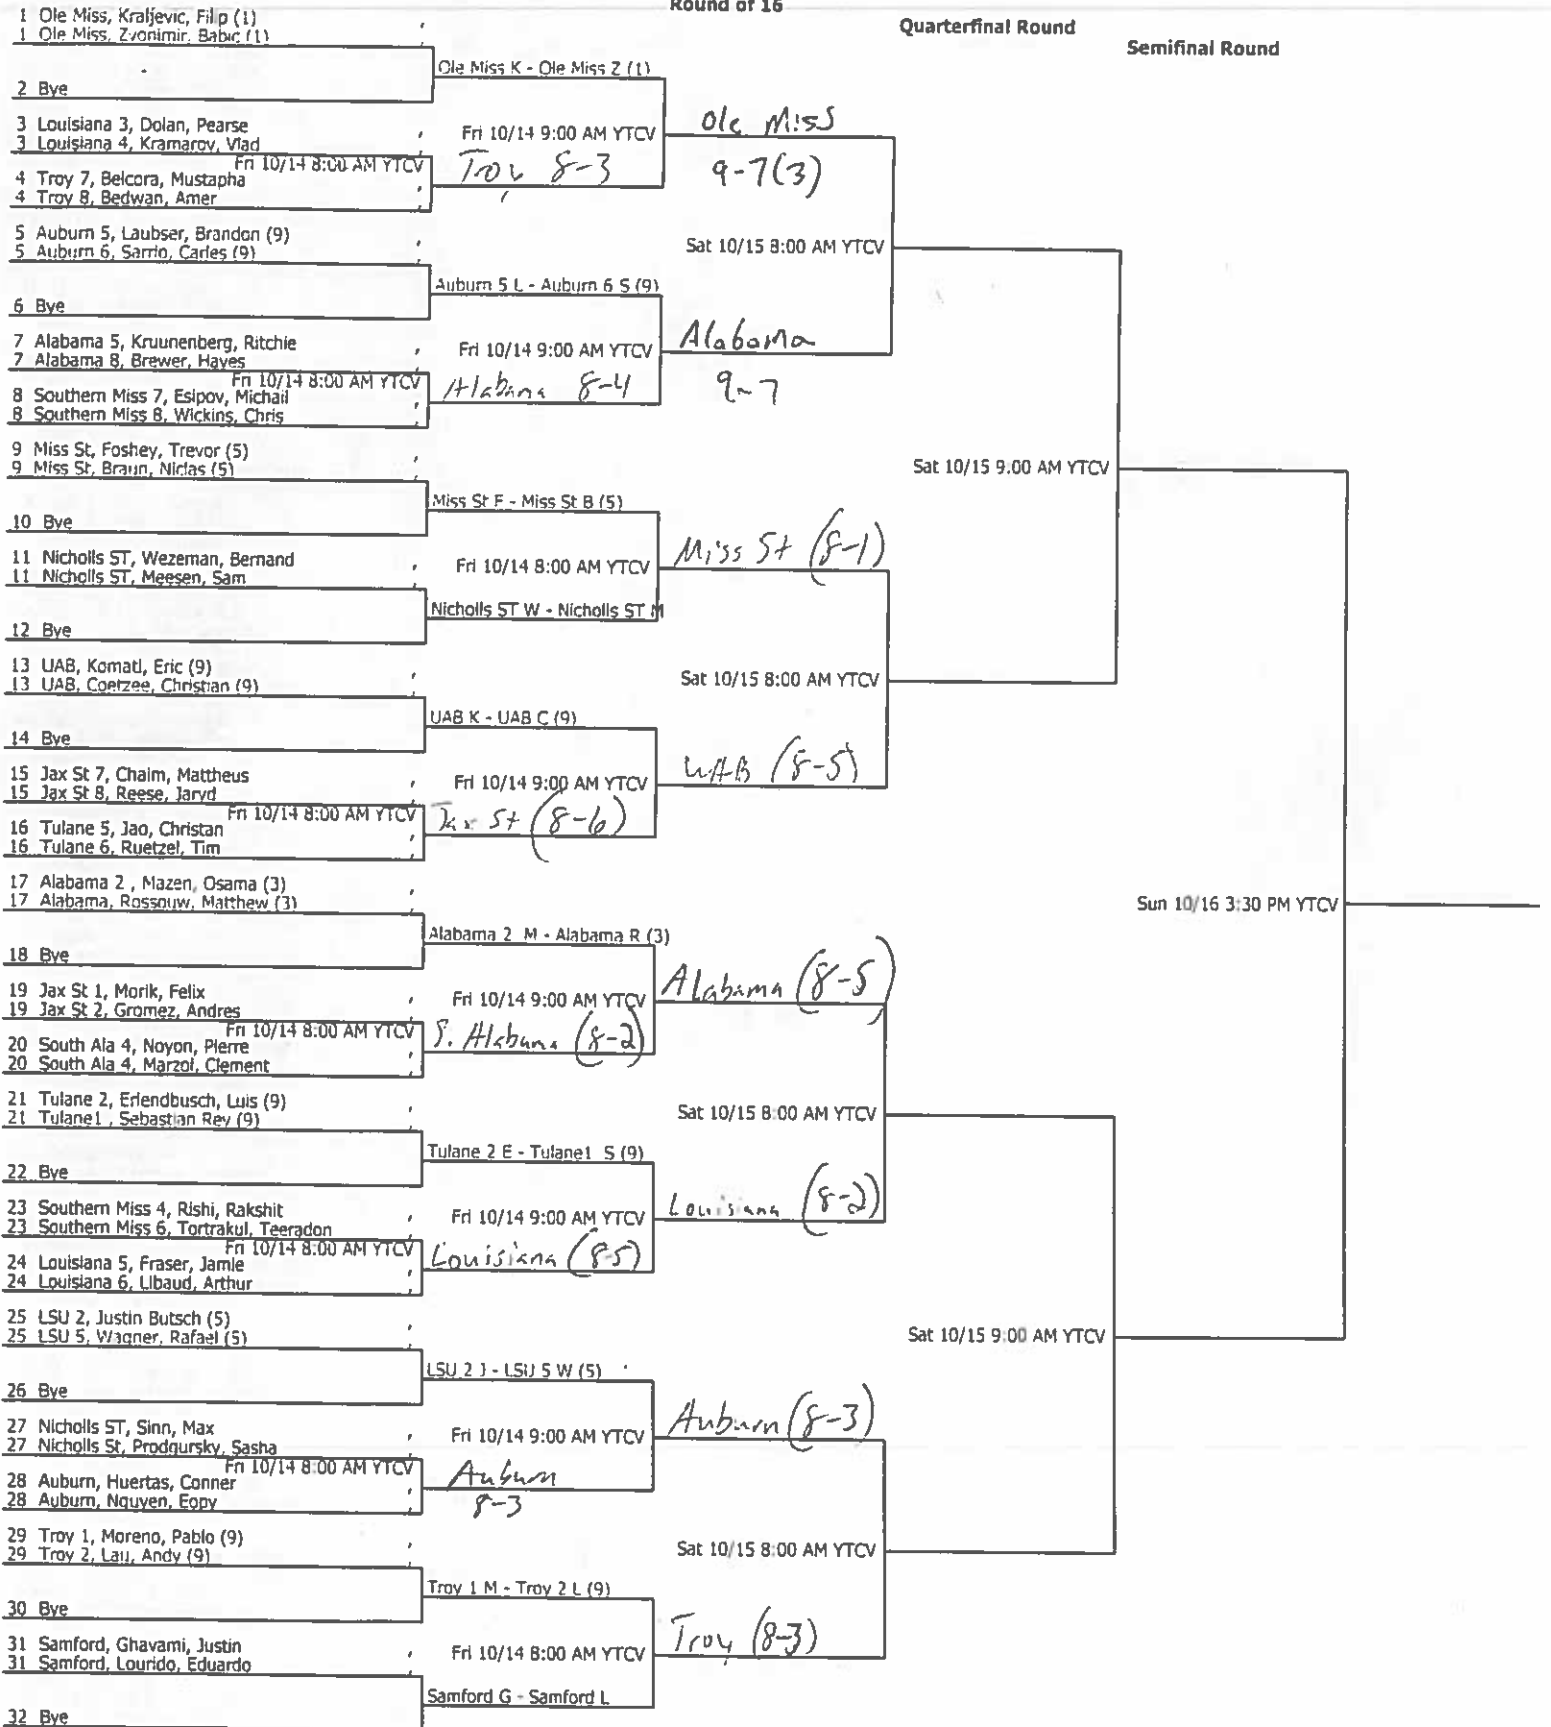

Auburn Adult Championship		Seeded Players			
Auburn University	Men's Open Doubles 2016	1. Ole Miss - Ole...	5. Alabama 3 - Al...	9. Auburn 5 - Aub...	9. Southern Miss ...
City/State: Auburn, AL	Section: Southern	2. Miss St - Miss...	5. LSU 2 - LSU 5	9. Ole Miss - Ole...	9. Troy 1 - Troy 2
Director: Travis C. Debardelaben	Referee: Chris Rogers	3. Alabama 2 - Al...	5. Miss St - Miss...	9. Ole Miss 5 - O...	9. Tulane 2 - Tul...
Phone: 334-501-2921	Date: 03/25/2011 - 03/27/2011	4. Tulane - Tulane	5. Miss St - Miss...	9. South Ala 3 - ...	9. UAB - UAB
				Winner:	

Round of 64

Round of 32

Round of 16

Quarterfinal Round

Semifinal Round

Tournament		Seeded Players			
Men's Open Doubles 2016		1. Ole Miss - Ole...	5. Alabama 3 - Al...	9. Auburn 5 - Aub...	9. Southern Miss ...
Section: Southern		2. Miss St - Miss...	5. LSU 2 - LSU 5	9. Ole Miss - Ole..	9. Troy 1 - Troy 2
Referee: Chris Rogers		3. Alabama 2 - Al...	5. Miss St - Miss...	9. Ole Miss 5 - O...	9. Tulane 2 - Tul...
Date: 03/25/2011 - 03/27/2011		4. Tulane - Tulane	5. Miss St - Miss...	9. South Ala 3 - ...	9. UAB - UAB
		Winner:			