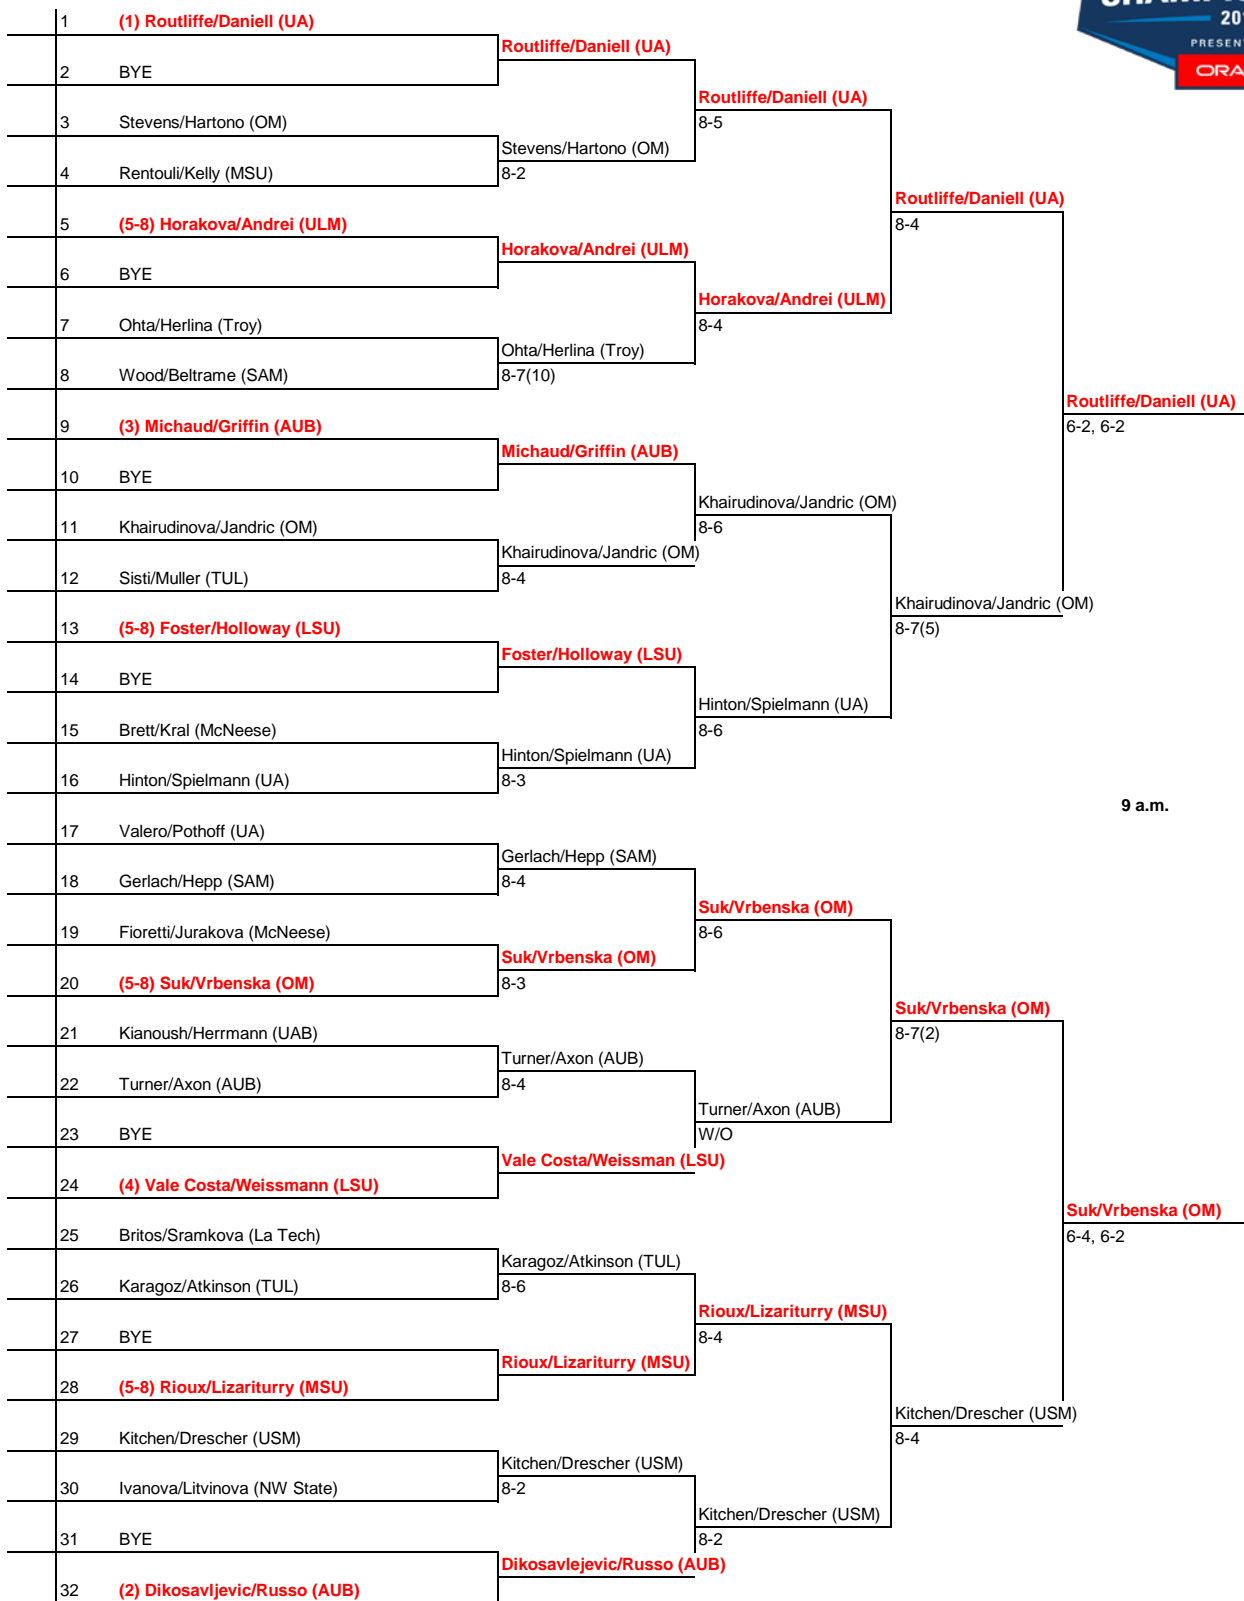

# 2016 ITA Southern Regional Championships

Presented by Oracle

Hosted by The University of Alabama (Oct. 14-17)

B Singles Consolation Draw - ITA Code: 334181

# 2016 ITA Southern Regional Championships

Presented by Oracle

Hosted by The University of Alabama (Oct. 14-17)

A Doubles Main Draw - ITA Code: 334182

**SEEDS 1-4**

1	Routliffe/Daniell (UA)
2	Dikosavljevic/Russo (AUB)
3	Michaud/Griffin (AUB)
4	Vale Costa/Weissman (LSU)