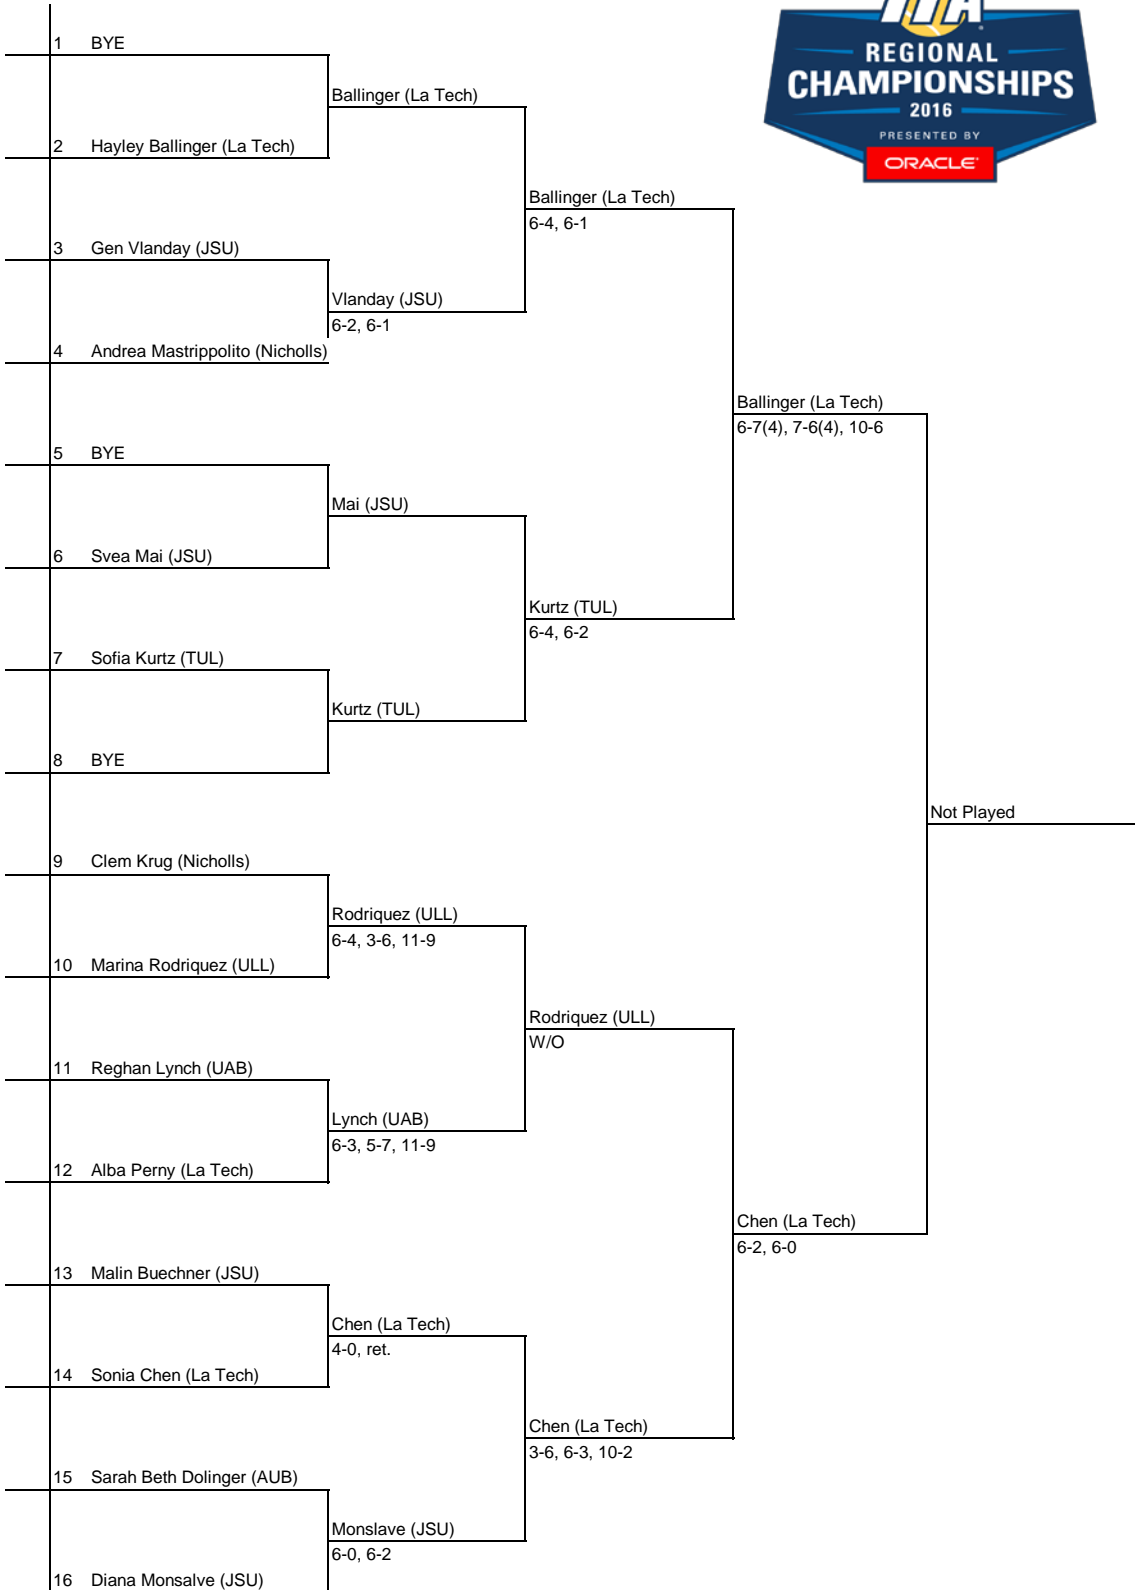

2016 ITA Southern Regional Championships

Presented by Oracle

Hosted by The University of Alabama (Oct. 14-17)

B Singles Main Draw - ITA Code: 334181

1	Lucile Delabarre (ULL)				
2	BYE	Delabarre (ULL)			
3	Hayley Ballinger (La Tech)		Delabarre (ULL)		
4	Claudia Castella (USM)	Castella (USM)	7-5, 6-3		
		0-6, 6-4, 6-1			
5	BYE			Popescu (ULM)	
6	Gen Vlanday (JSU)	Vlanday (JSU)		7-6(4), 6-1	
7	Andrea Mastroppolito (Nicholls)		Popescu (ULM)		
8	Ioana Popescu (ULM)	Popescu (ULM)	6-1, 7-6(3)		
		6-0, 6-0			
9	Catherin Ragon (UAB)			Popescu (ULM)	
10	BYE	Ragon (UAB)		6-1, 7-5	
11	Vladislava Litvinova (NW State)		Ragon (UAB)		
12	Svea Mai (JSU)	Litvinova (NW State)	6-0, 7-5		
		2-6, 6-3, 6-2			
13	Sofia Kurtz (TUL)			Ragon (UAB)	
14	Cameron Kriscunas (OM)	Kriscunas (OM)		6-3, 6-1	
		6-1, 6-2			
15	Claudia Marsala (JSU)		Kriscunas (OM)		
16	Ling Gu (Nicholls)	Gu (Nicholls)	6-4, 6-1		
		6-4, 6-1			
17	Brooke Stevens (OM)				Roca (USM)
18	Clem Krug (Nicholls)	Stevens (OM)			6-4, 6-3
		6-0, 4-6, 6-1			
19	Tjasa Jerse (USM)		Jerse (USM)		
20	Marina Rodriguez (ULL)	Jerse (USM)	6-3, 5-7, 6-1		
		6-2, 6-4			
21	Reghan Lynch (UAB)			Beltrame (SAM)	
22	BYE	Lynch (UAB)		3-6, 6-1, 7-5	
23	Alba Perry (La Tech)		Beltrame (SAM)		
24	Arianna Beltrame (SAM)	Beltrame (SAM)	6-2, 6-3		
		7-5, 6-1			
25	Ambi Pande (Nicholls)			Roca (USM)	
26	Malin Buechner (JSU)	Pande (Nicholls)		6-2, 6-2	
		7-6(2), 6-3			
27	Sonia Chen (La Tech)		Castillo (NW State)		
28	Judit Castillo (NW State)	Castillo (NW State)	6-2, 6-2		
		6-3, 4-6, 6-1			
29	Sarah Beth Dolinger (AUB)			Roca (USM)	
30	Elena Roca (USM)	Roca (USM)		3-6, 6-2, 6-4	
		6-1, 6-4			
31	BYE		Roca (USM)		
			6-1, 6-3		
32	Diana Monsalve (JSU)	Monsalve (JSU)			

2016 ITA Southern Regional Championships

Presented by Oracle

Hosted by The University of Alabama (Oct. 14-17)

B Singles Consolation Draw - ITA Code: 334181