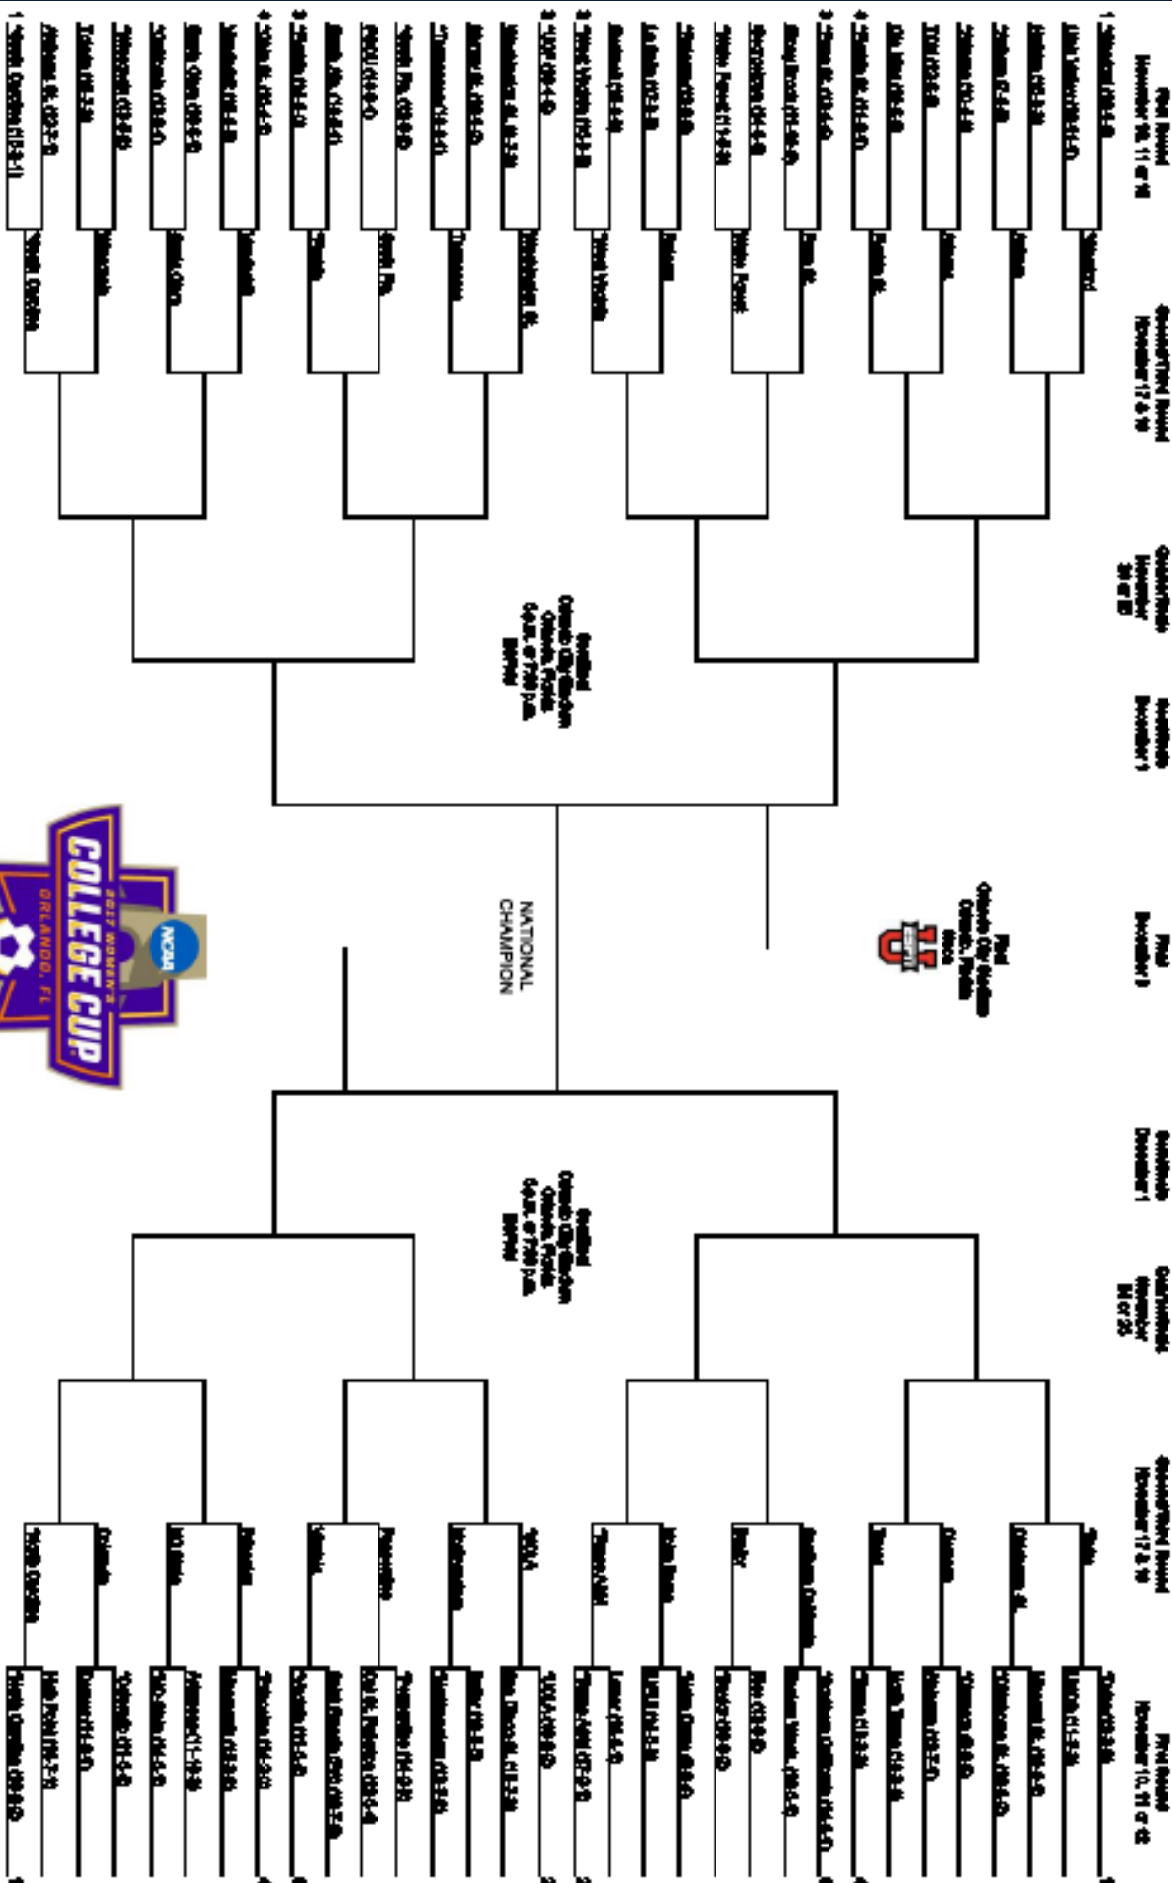

**DIVISION I WOMEN'S
SOCCER CHAMPIONSHIP**

*Final locations for participating regional games
All other dates are based on current time
Dates of scheduled games determined after quarterfinal round games are completed.
Seeded bracket game will begin at 10:00 AM Eastern Standard Time of the game.

©2017 National Collegiate Athletic Association. No reproduction without the NCAA's written permission.
The NCAA supports all forms of equal opportunity.