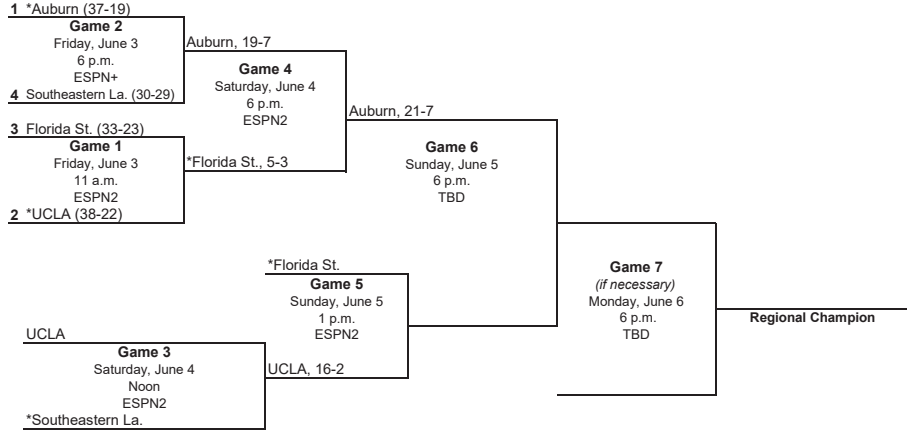

2022 NCAA TOURNAMENT BRACKET

2022 NCAA Division I Baseball Championship

2022 NCAA Division I Baseball Championship  
Regional - Auburn  
June 3-6, 2022

\*Home team  
All times are local and subject to change.