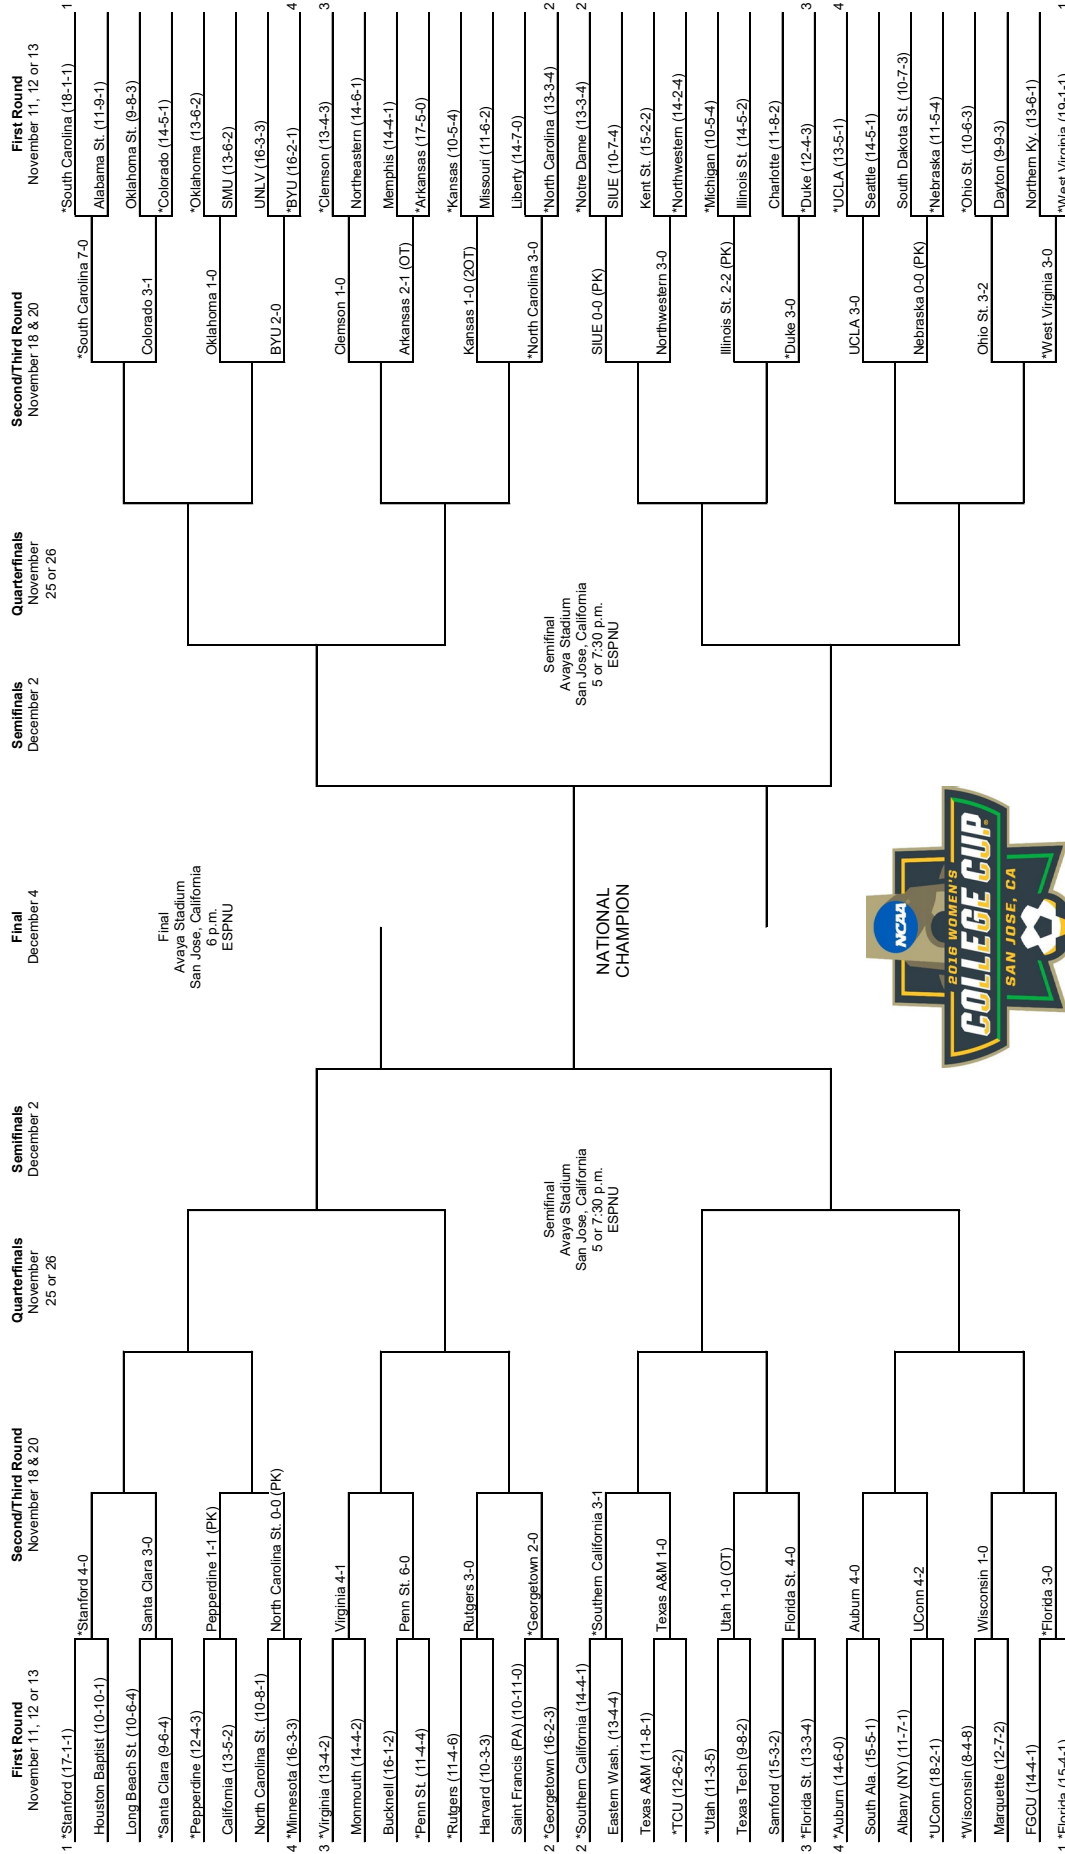

DIVISION I WOMEN'S SOCCER CHAMPIONSHIP

*Host institution for preliminary round games.
All game times are Eastern standard time.
Order of semifinal games determined after quarterfinal round games are completed.

© 2016 National Collegiate Athletic Association. No commercial use without the NCAA's written permission.
The NCAA opposes all forms of sports wagering.