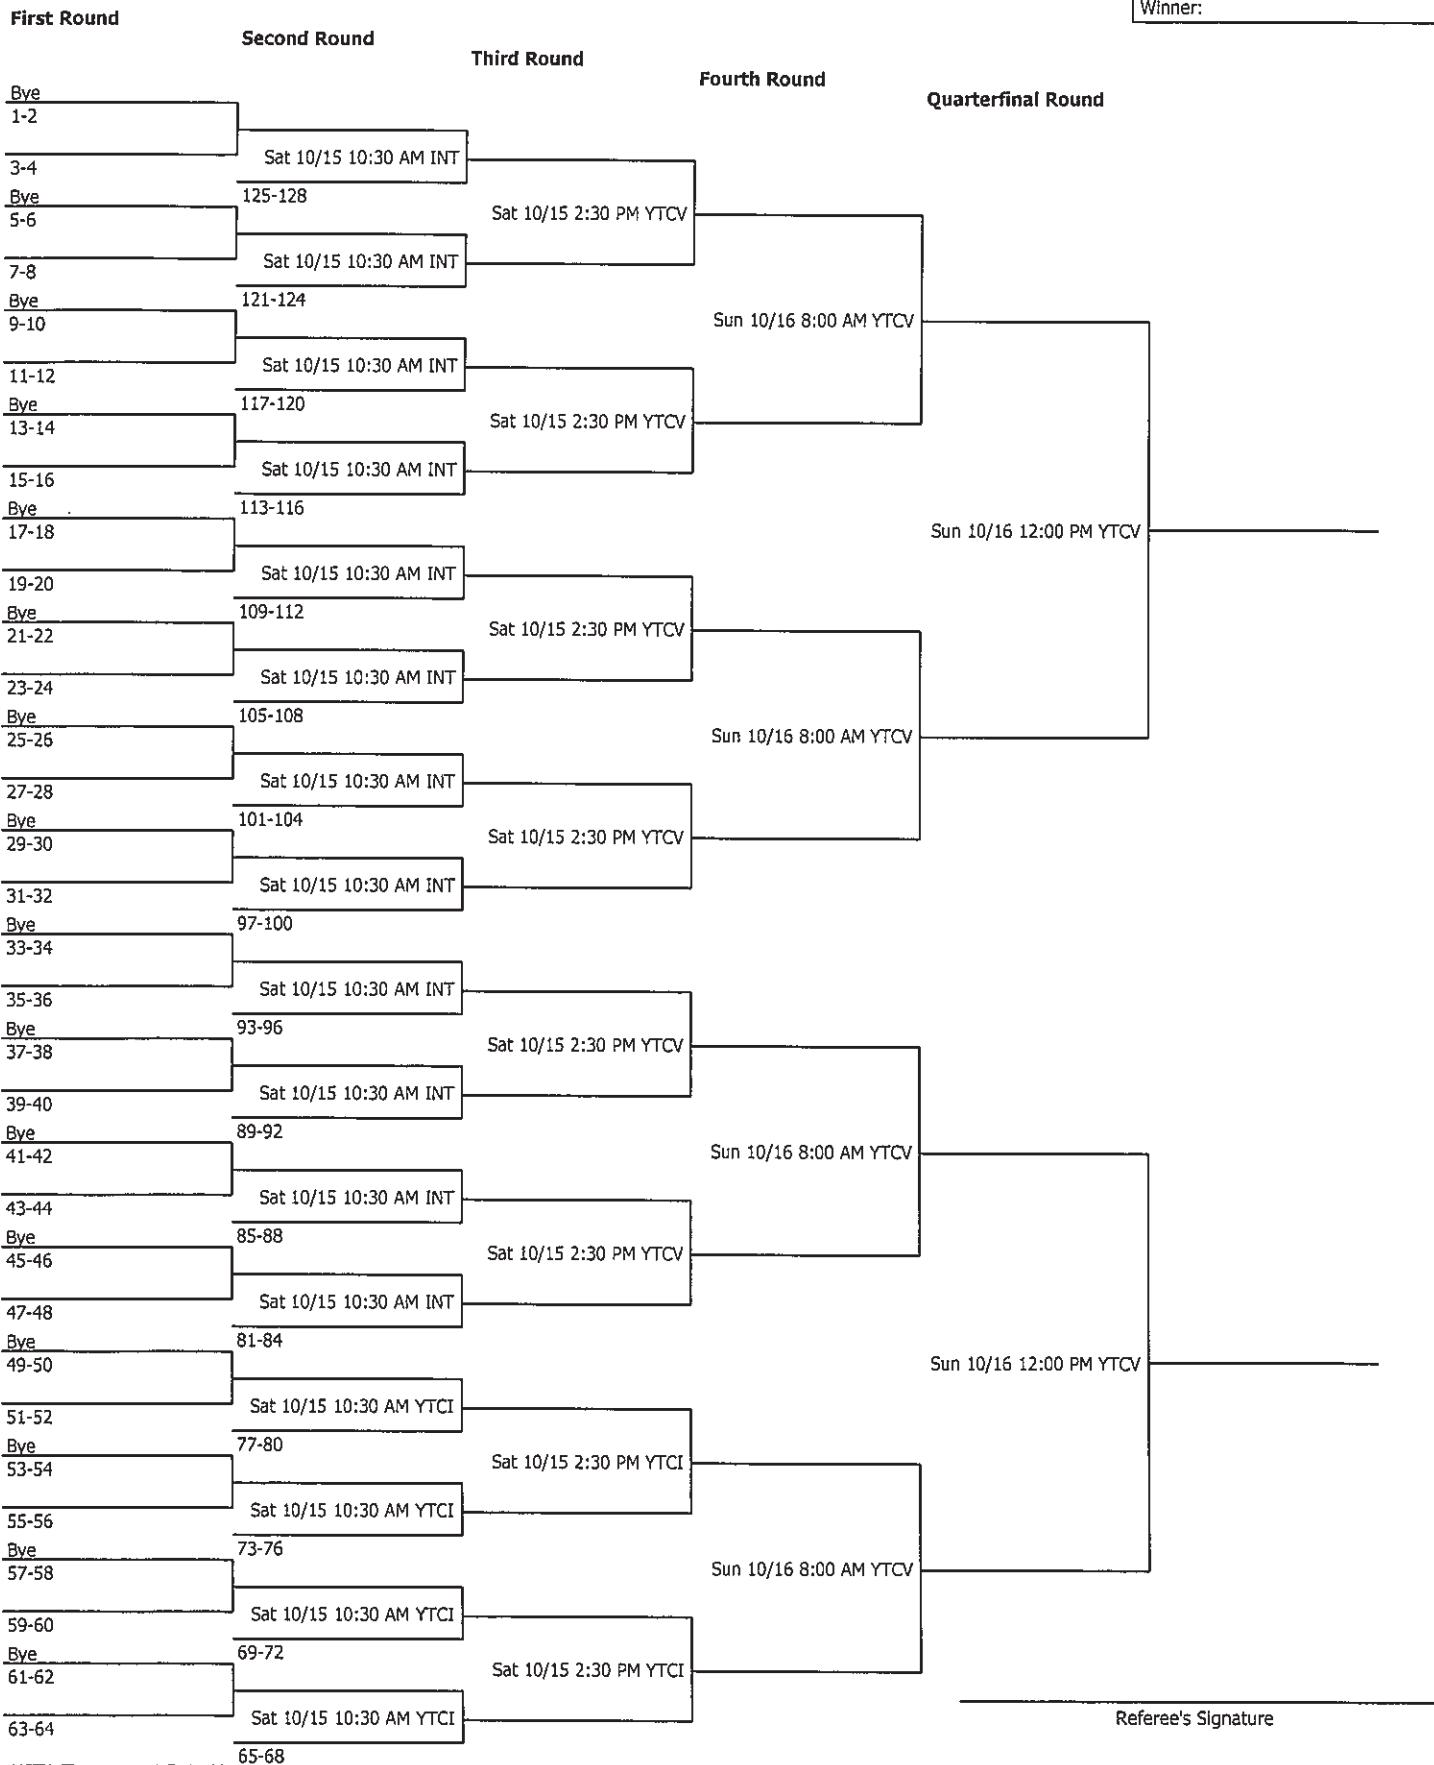

Round of 128

Round of 64

Round of 32

Round of 16

Quarterfinal Round

Referee's Signature

Auburn Adult Championship		Seeded Players			
Auburn University	Men's Open Singles 2016 Consolation	17. Miss St, S.	21. Auburn 7, C.	25. Ole Miss, R.	29. Auburn, C.
City/State: Auburn, AL	Section: Southern	18. Ole Miss, T.	22. Tulane 5, T.	26. Ole Miss, F.	30. Alabama 4, S.
Director: Travis C. Debardeleben	Referee: Chris Rogers	19. Tulane 5, T.	23. Miss St, V.	27. Troy 2, P.	31. Ole Miss, G.
Phone: 334-501-2921	Date: 03/25/2011 - 03/27/2011	20. LSU 7, R.	24. Alabama 5, A.	28. Auburn, B.	32. Miss St, T.
					Winner: