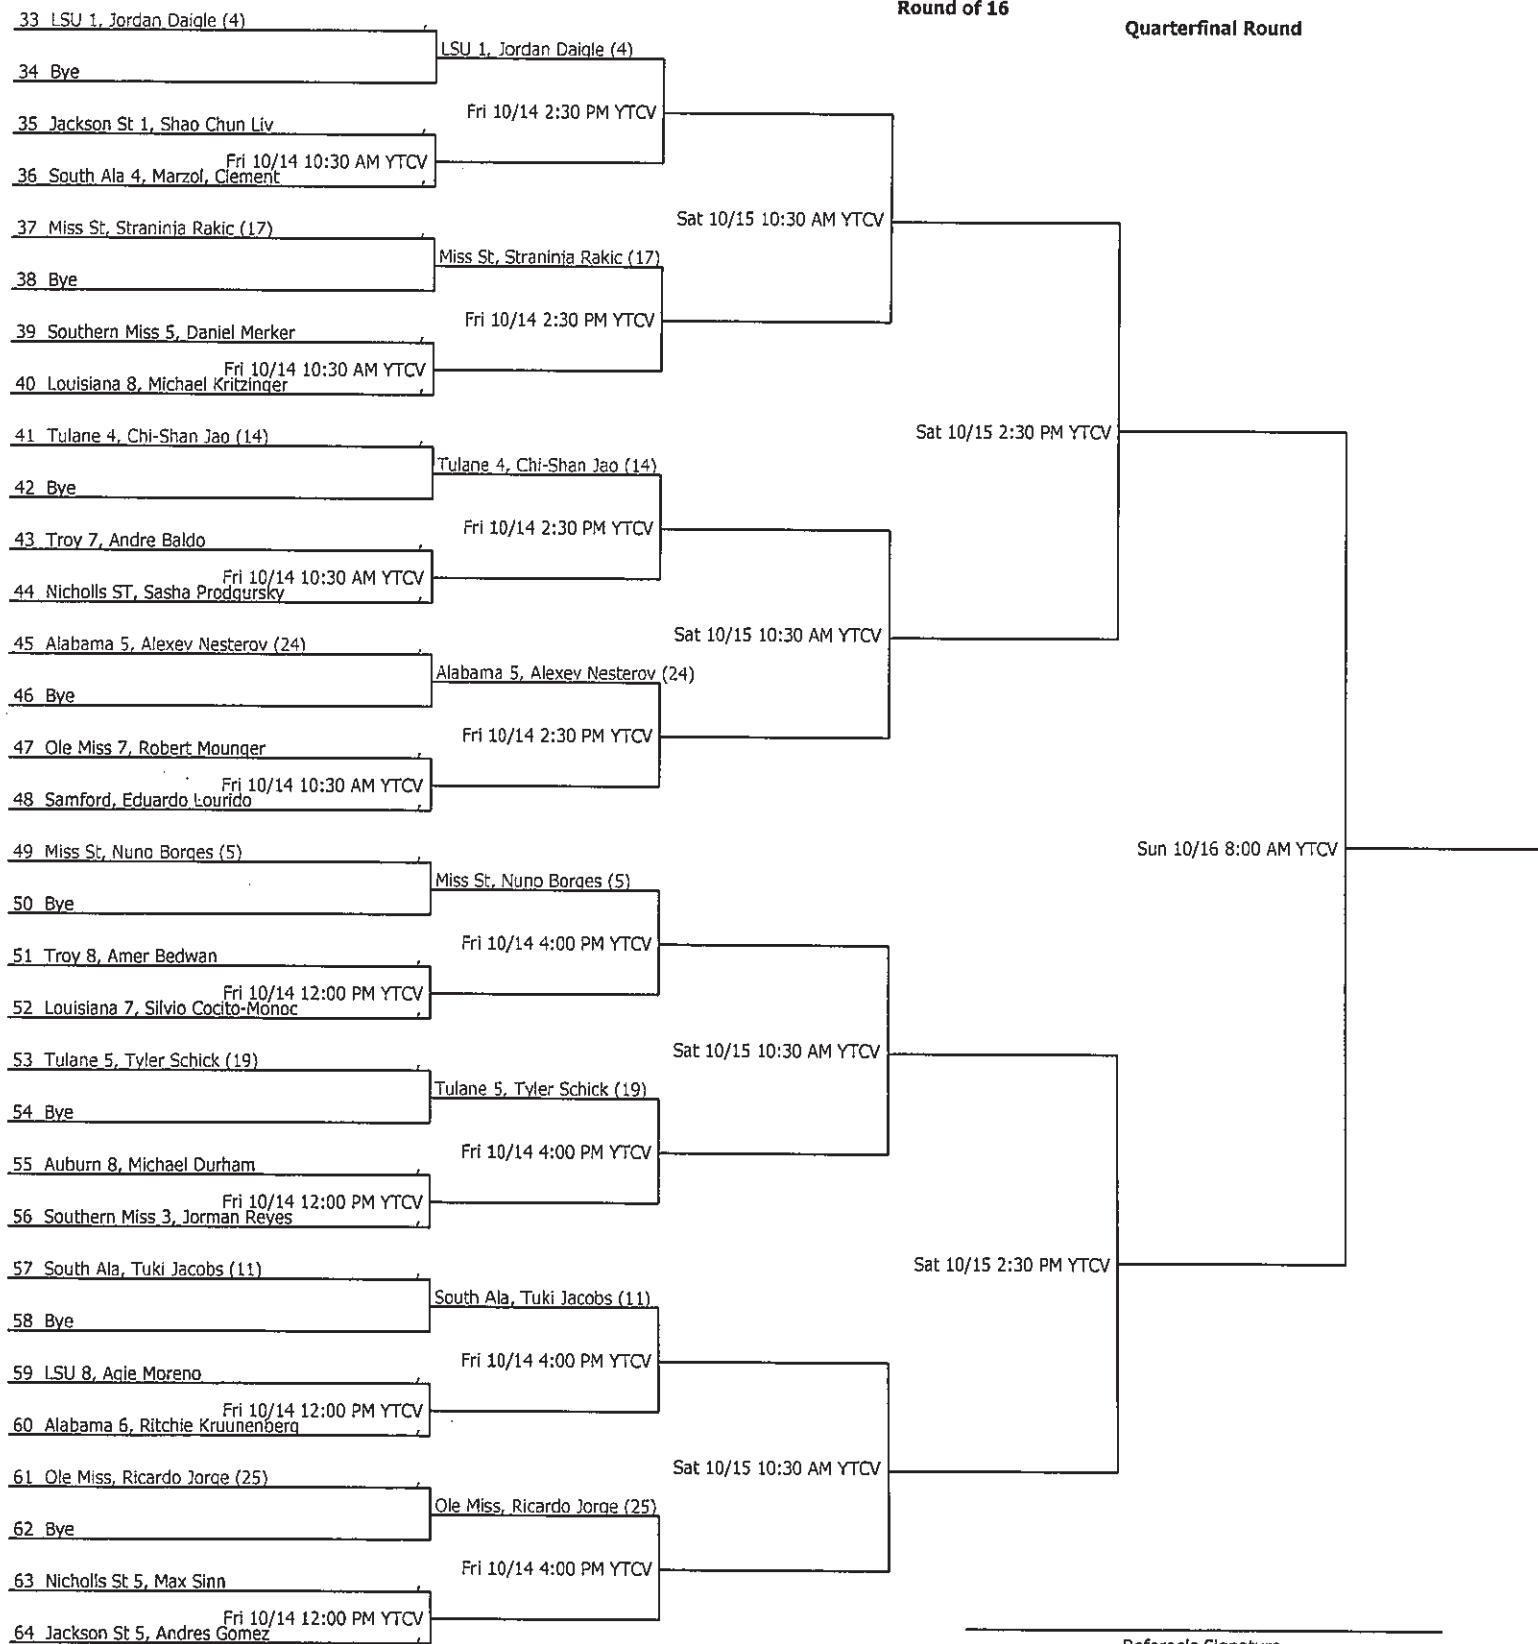

Auburn Adult Championship		Seeded Players			
Auburn University	Men's Open Singles 2016	17. Miss St, S.	21. Auburn 7, C.	25. Ole Miss, R.	29. Auburn, C.
City/State: Auburn, AL	Section: Southern	18. Ole Miss, T.	22. Tulane 5, T.	26. Ole Miss, F.	30. Alabama 4, S.
Director: Travis C. Debardelaben	Referee: Chris Rogers	19. Tulane 5, T.	23. Miss St, V.	27. Troy 2, P.	31. Ole Miss, G.
Phone: 334-501-2921	Date: 03/25/2011 - 03/27/2011	20. LSU 7, R.	24. Alabama 5, A.	28. Auburn, B.	32. Miss St, T.
					Winner:

Round of 128

Round of 64

Round of 32

Round of 16

Quarterfinal Round

Referee's Signature