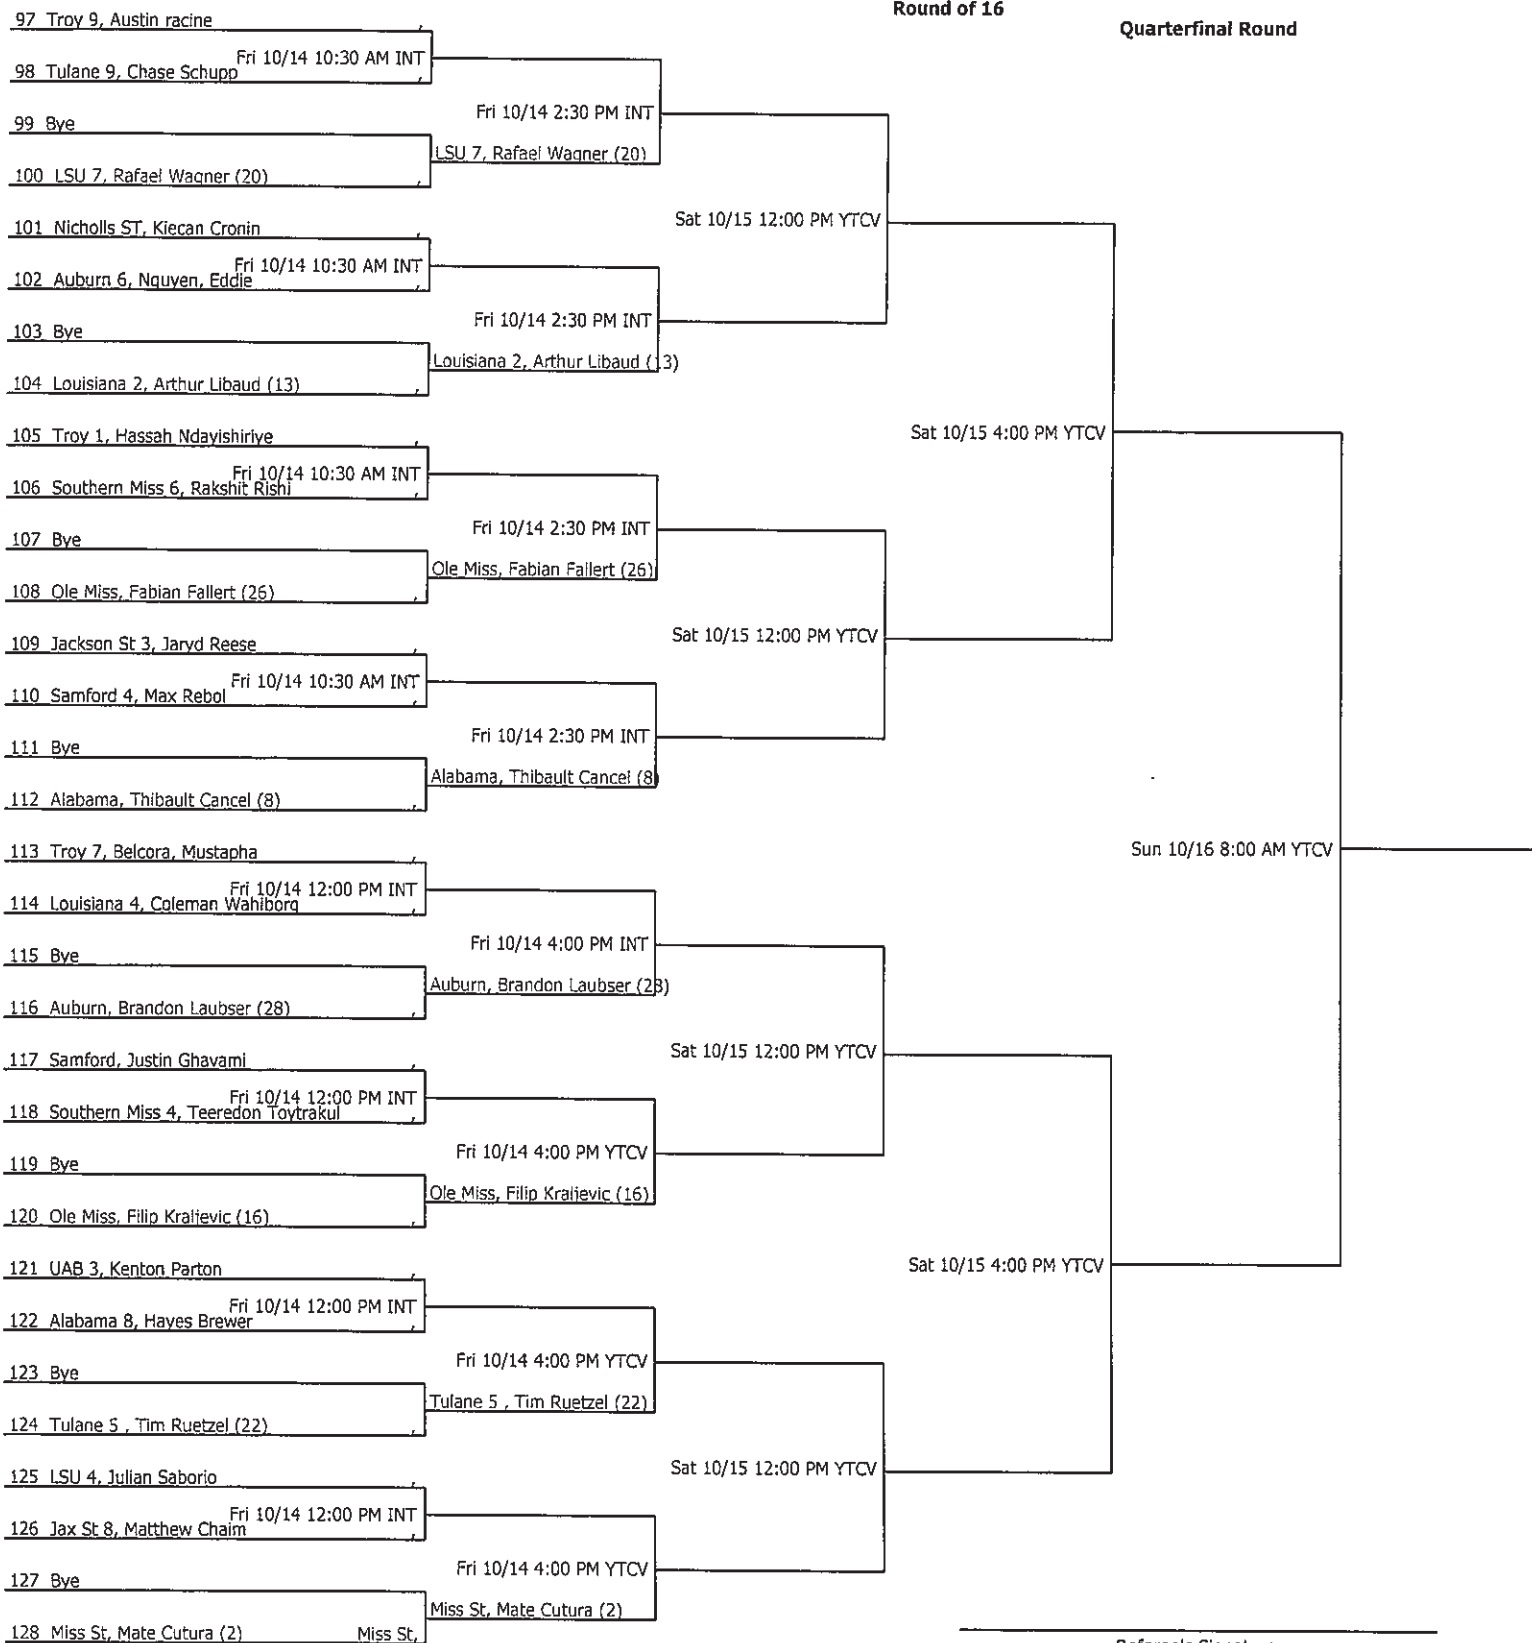

Auburn Adult Championship		Seeded Players			
Auburn University	Men's Open Singles 2016	17. Miss St, S.	21. Auburn 7, C.	25. Ole Miss, R.	29. Auburn, C.
City/State: Auburn, AL	Section: Southern	18. Ole Miss, T.	22. Tulane 5, T.	26. Ole Miss, F.	30. Alabama 4, S.
Director: Travis C. Debardeleben	Referee: Chris Rogers	19. Tulane 5, T.	23. Miss St, V.	27. Troy 2, P.	31. Ole Miss, G.
Phone: 334-501-2921	Date: 03/25/2011 - 03/27/2011	20. LSU 7, R.	24. Alabama 5, A.	28. Auburn, B.	32. Miss St, T.
					Winner:

Round of 128

Round of 64

Round of 32

Round of 16

Quarterfinal Round

Referee's Signature