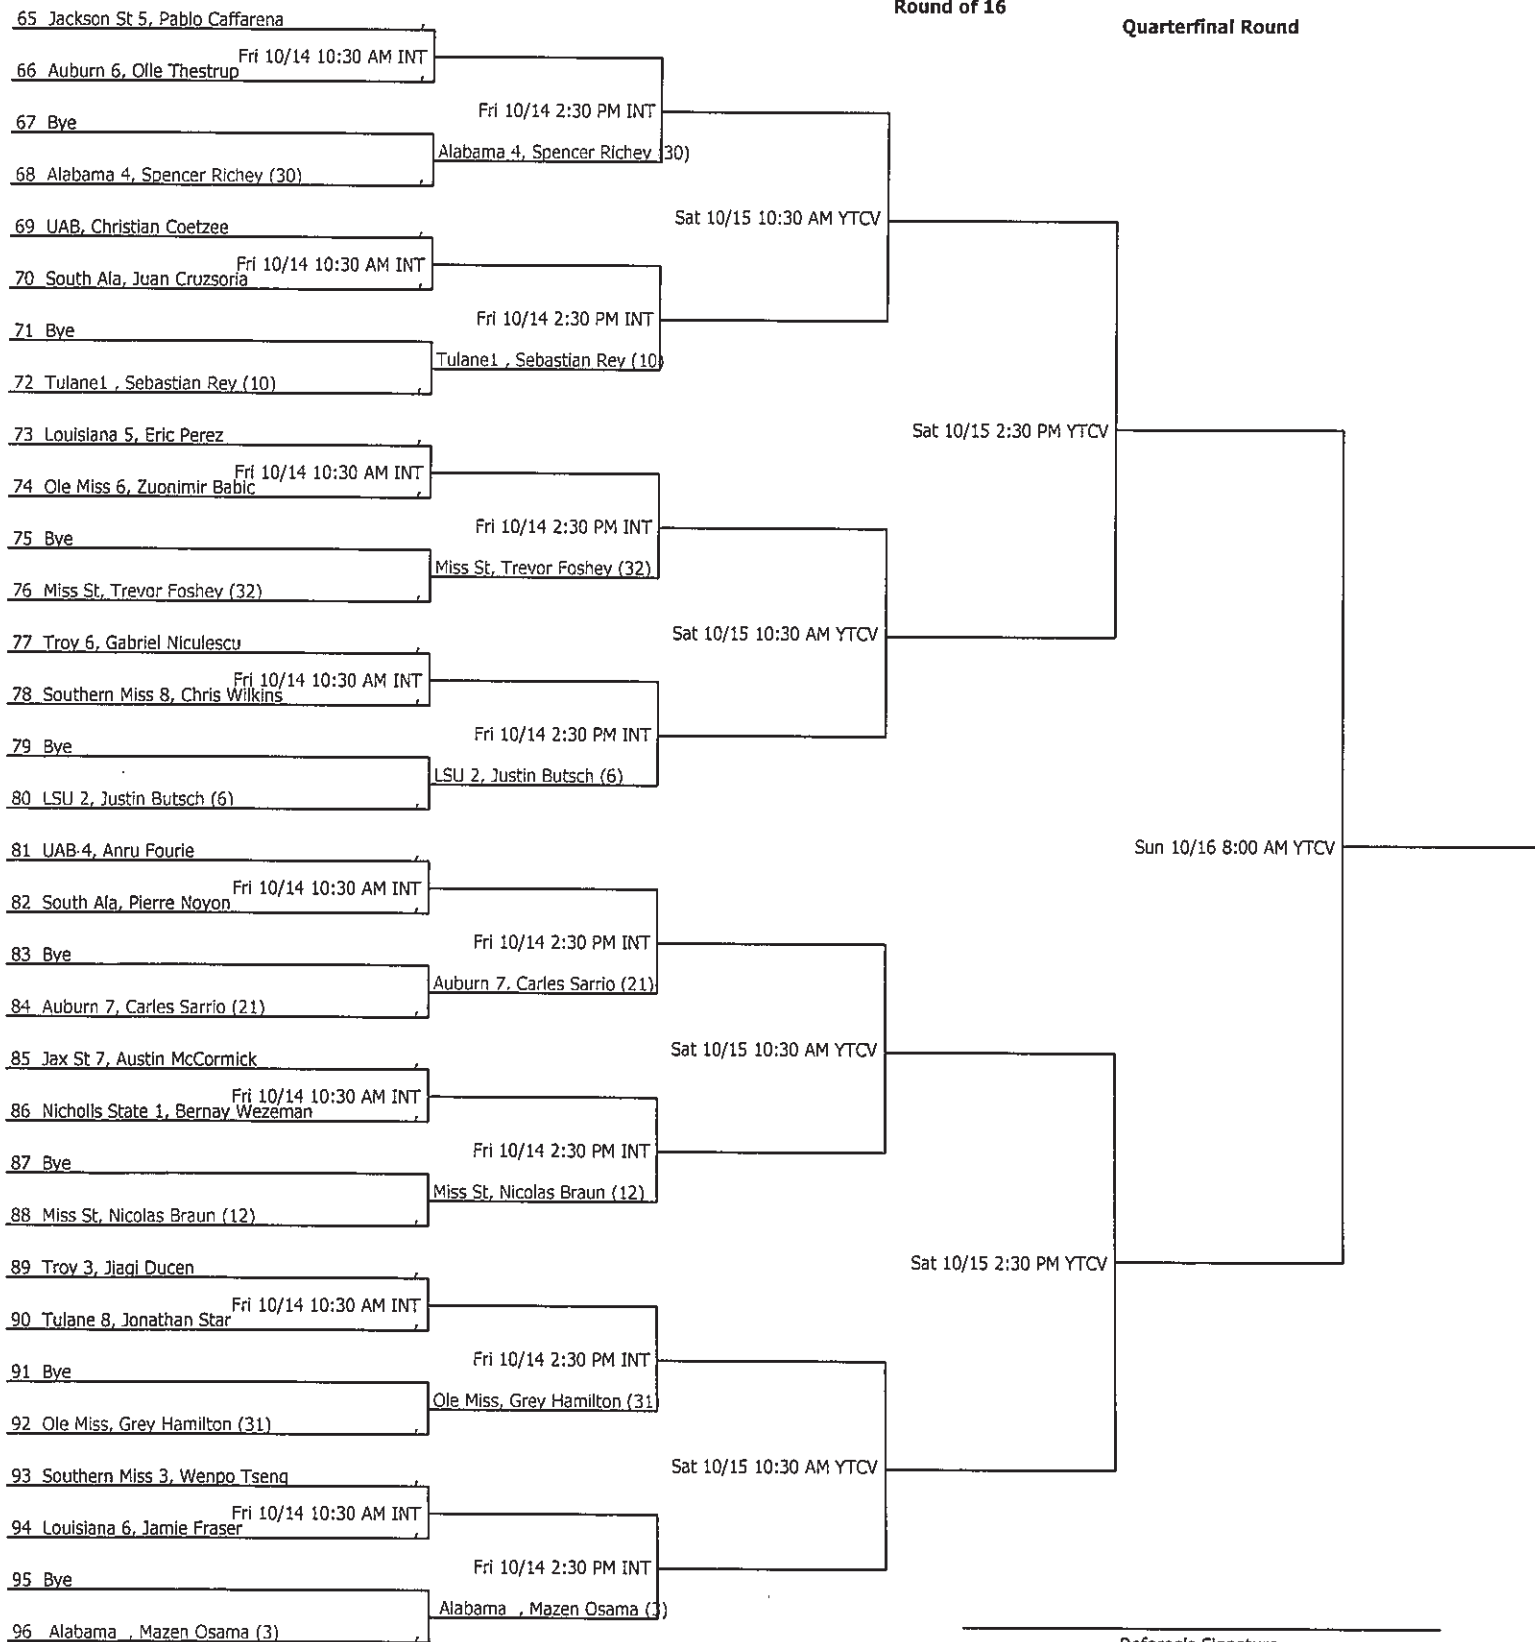

Auburn Adult Championship		Seeded Players			
Auburn University	Men's Open Singles 2016	1. Ole Miss, G.	5. Miss St, N.	9. LSU 10, G.	13. Louisiana 2, A.
City/State: Auburn, AL	Section: Southern	2. Miss St, M.	6. LSU 2, J.	10. Tulane1, S.	14. Tulane 4, C.
Director: Travis C. Debardelaben	Referee: Chris Rogers	3. Alabama, M.	7. Tulane 3, C.	11. South Ala, T.	15. Alabama 3, M.
Phone: 334-501-2921	Date: 03/25/2011 - 03/27/2011	4. LSU 1, J.	8. Alabama, T.	12. Miss St, N.	16. Ole Miss, F.
					Winner:

Round of 128

Round of 64

Round of 32

Round of 16

Quarterfinal Round

Referee's Signature