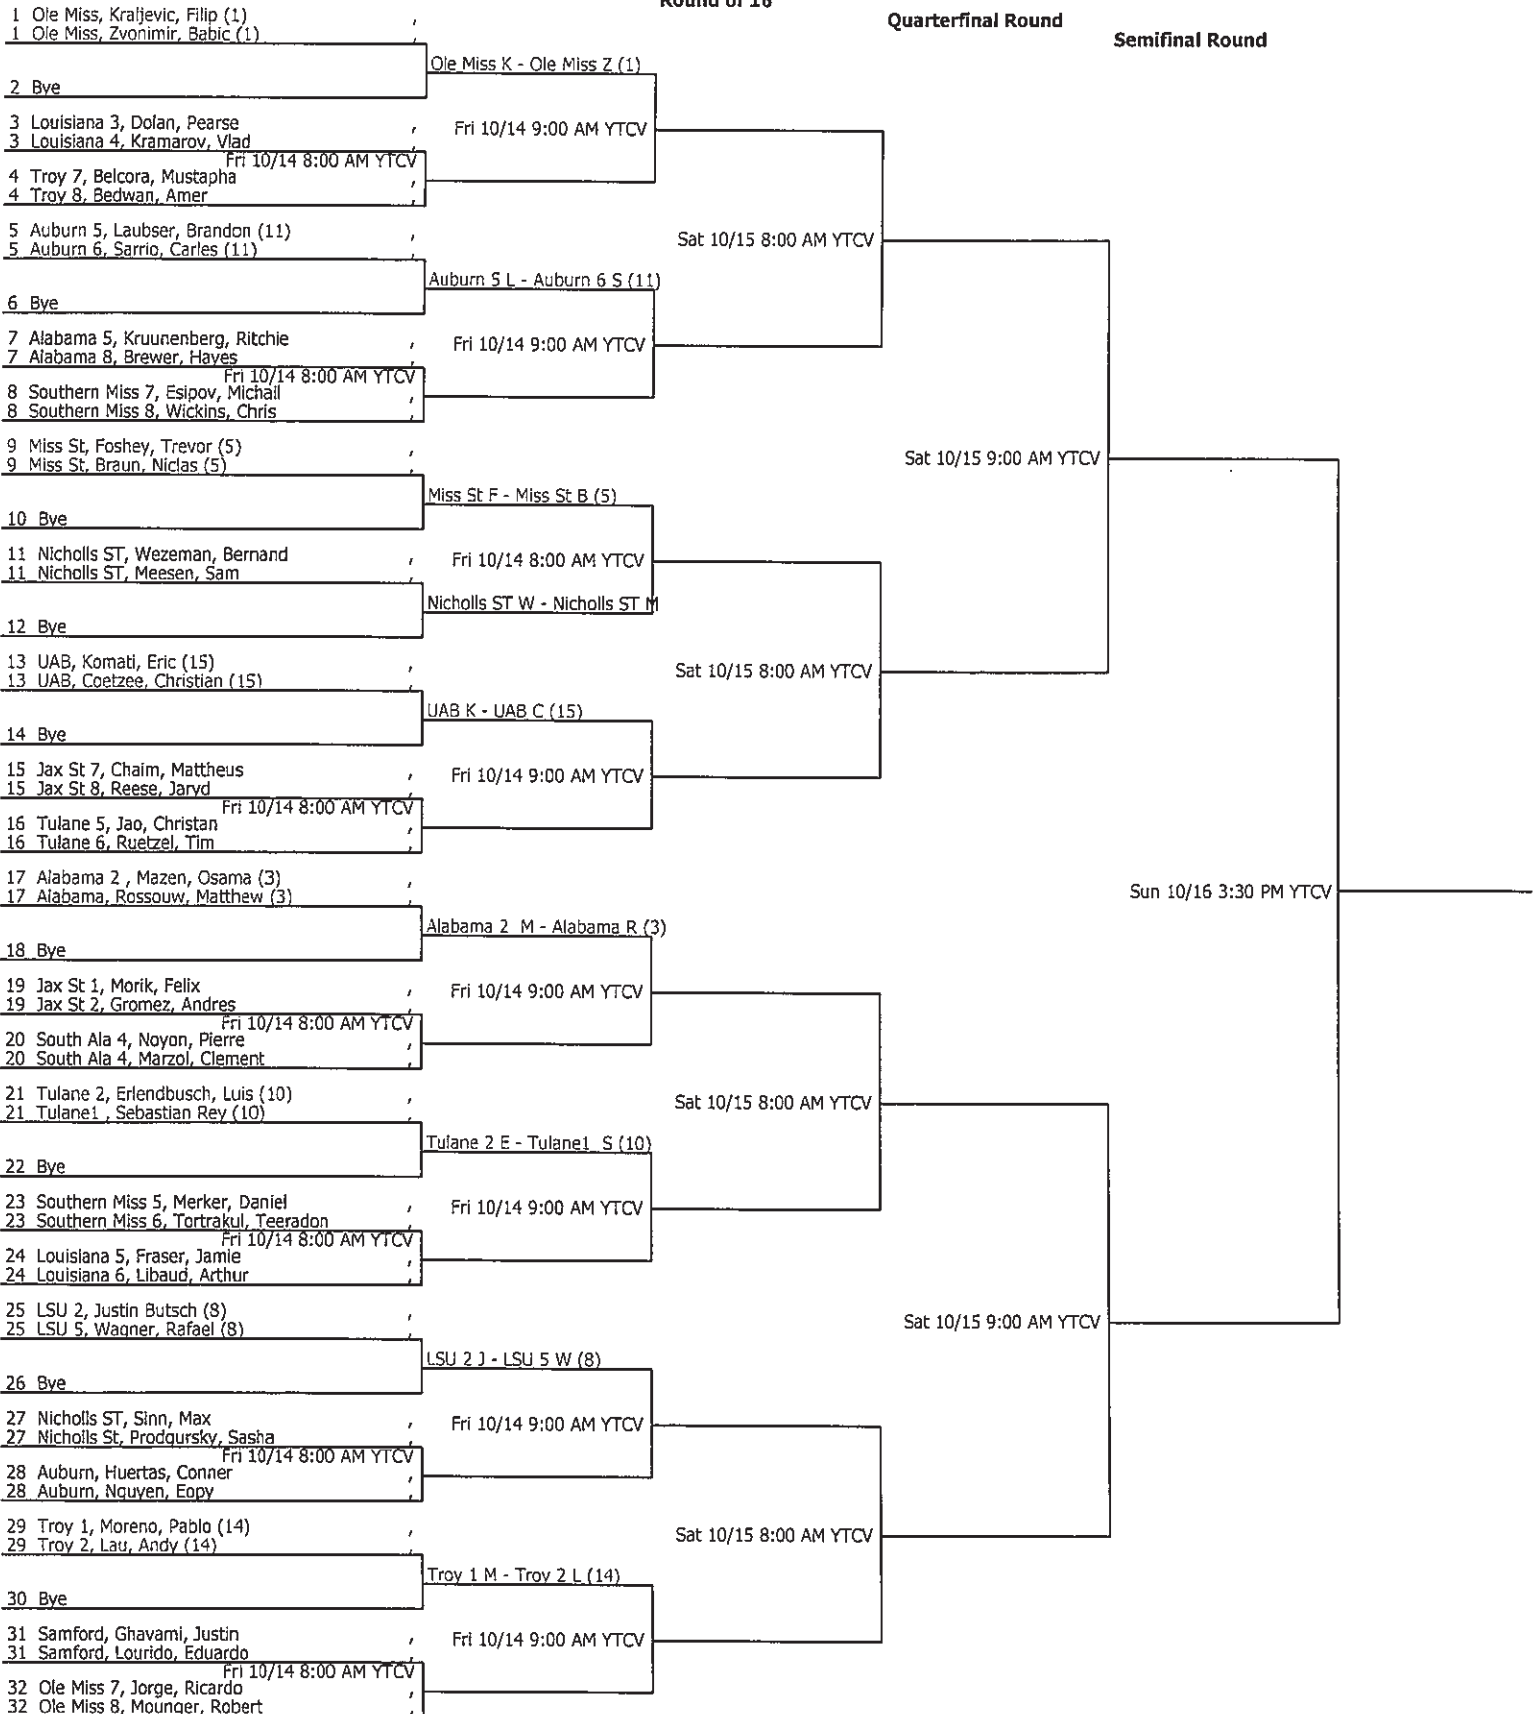

Auburn Adult Championship		Seeded Players			
Auburn University	Men's Open Doubles 2016	1. Ole Miss - Ole...	5. Miss St - Miss...	9. Alabama 3 - Al...	13. South Ala 3 - ...
City/State: Auburn, AL	Section: Southern	2. Miss St - Miss...	6. LSU 1 - LSU 3	10. Tulane 2 - Tul...	14. Troy 1 - Troy 2
Director: Travis C. Debardelaben	Referee: Chris Rogers	3. Alabama 2 - Al...	7. Miss St - Miss...	11. Auburn 5 - Aub...	15. UAB - UAB
Phone: 334-501-2921	Date: 03/25/2011 - 03/27/2011	4. Tulane - Tulane	8. LSU 2 - LSU 5	12. Ole Miss - Ole...	16. Southern Miss ...
				Winner:	

Round of 64

Round of 32

Round of 16

Quarterfinal Round

Semifinal Round

Referee's Signature