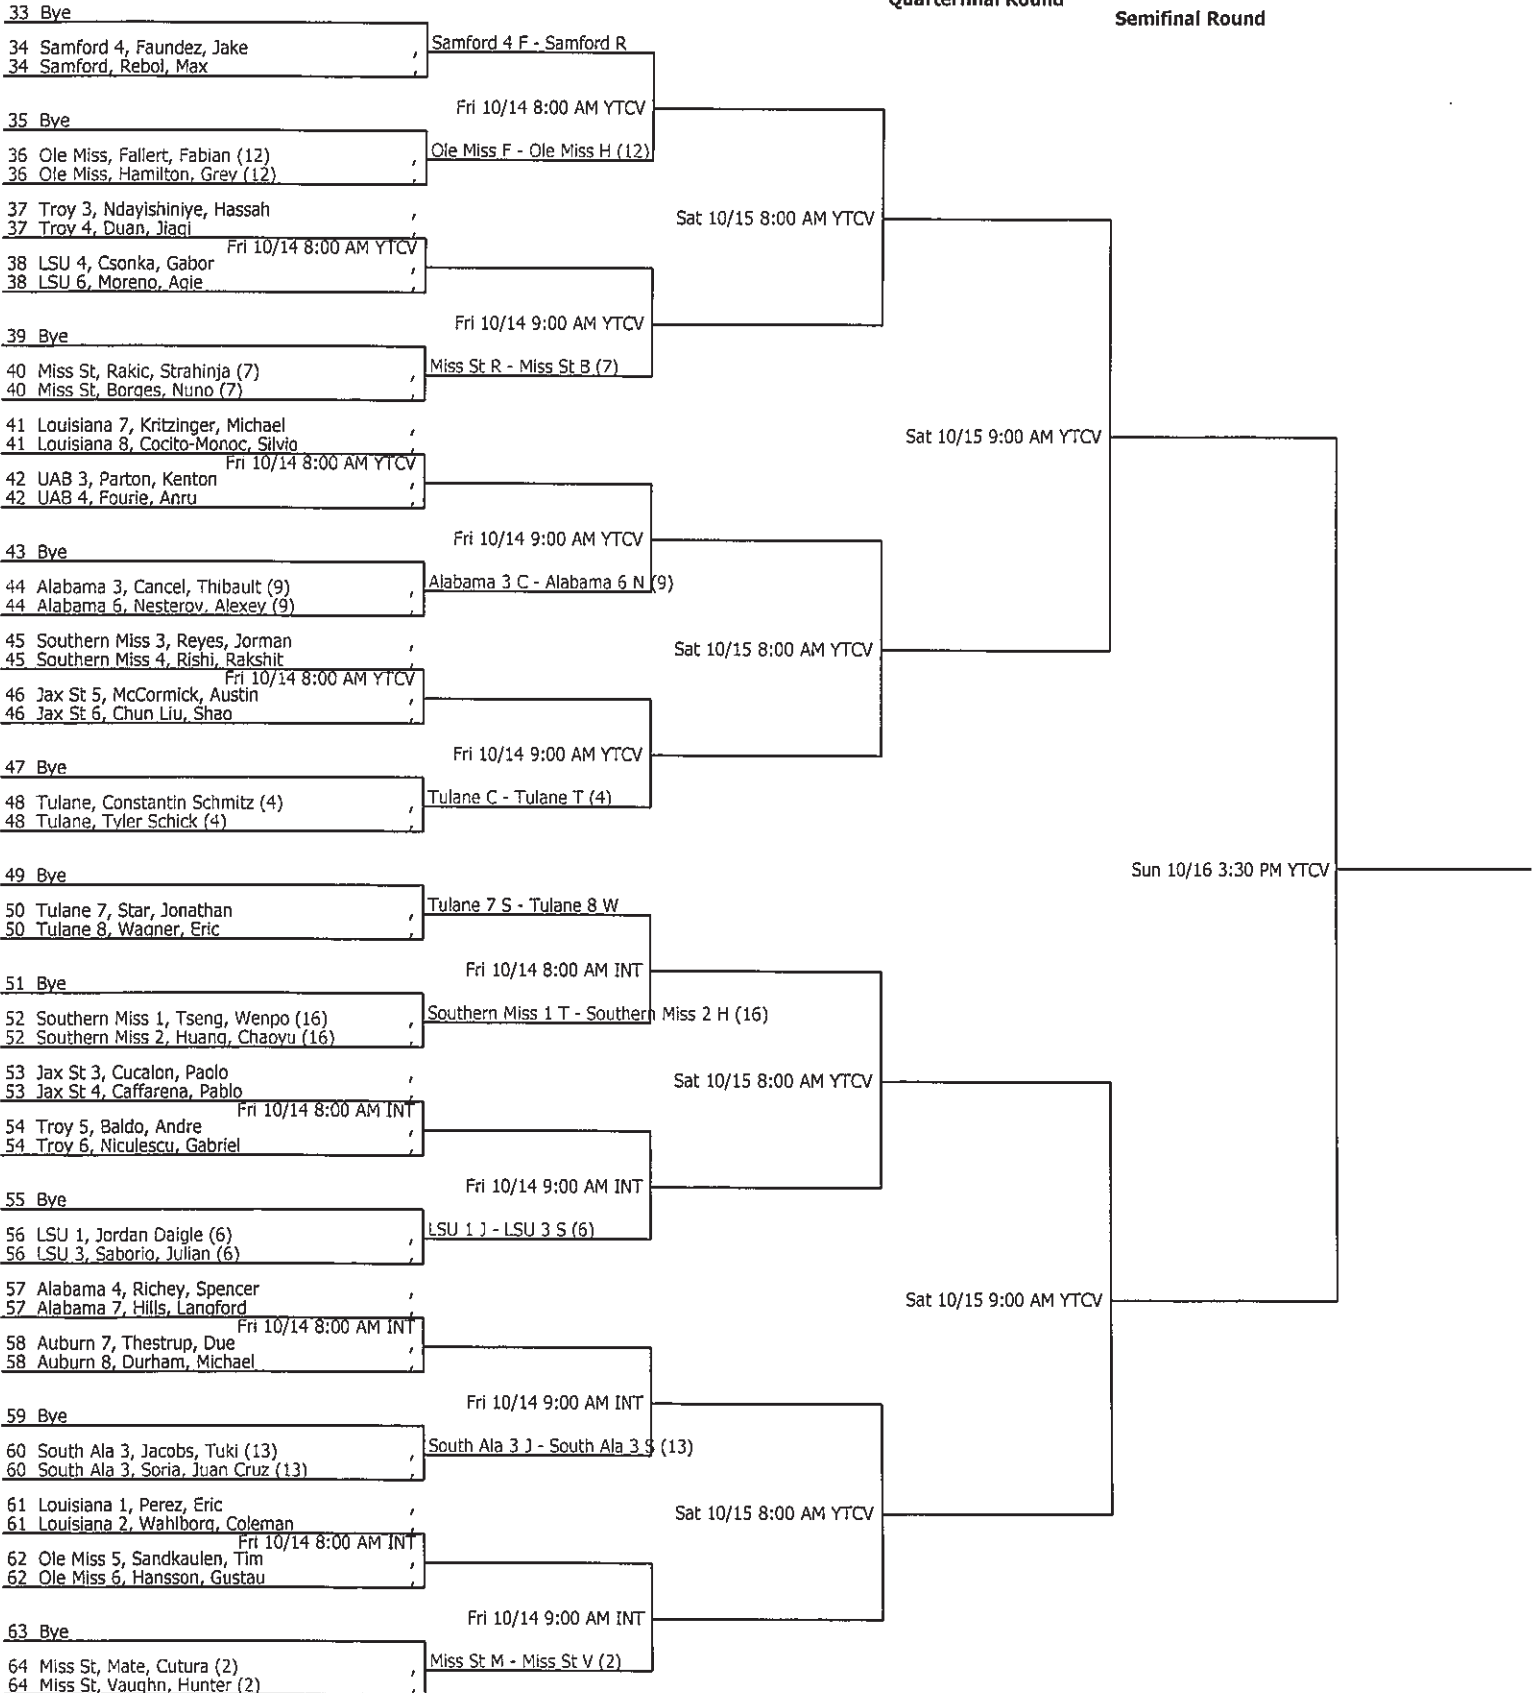

Auburn Adult Championship		Seeded Players			
Auburn University	Men's Open Doubles 2016	1. Ole Miss - Ole...	5. Miss St - Miss...	9. Alabama 3 - Al...	13. South Ala 3 - ...
City/State: Auburn, AL	Section: Southern	2. Miss St - Miss...	6. LSU 1 - LSU 3	10. Tulane 2 - Tul...	14. Troy 1 - Troy 2
Director: Travis C. Debardelaben	Referee: Chris Rogers	3. Alabama 2 - Al...	7. Miss St - Miss...	11. Auburn 5 - Aub...	15. UAB - UAB
Phone: 334-501-2921	Date: 03/25/2011 - 03/27/2011	4. Tulane - Tulane	8. LSU 2 - LSU 5	12. Ole Miss - Ole...	16. Southern Miss ...
				Winner:	

Round of 64

Round of 32

Round of 16

Quarterfinal Round

Semifinal Round

Referee's Signature