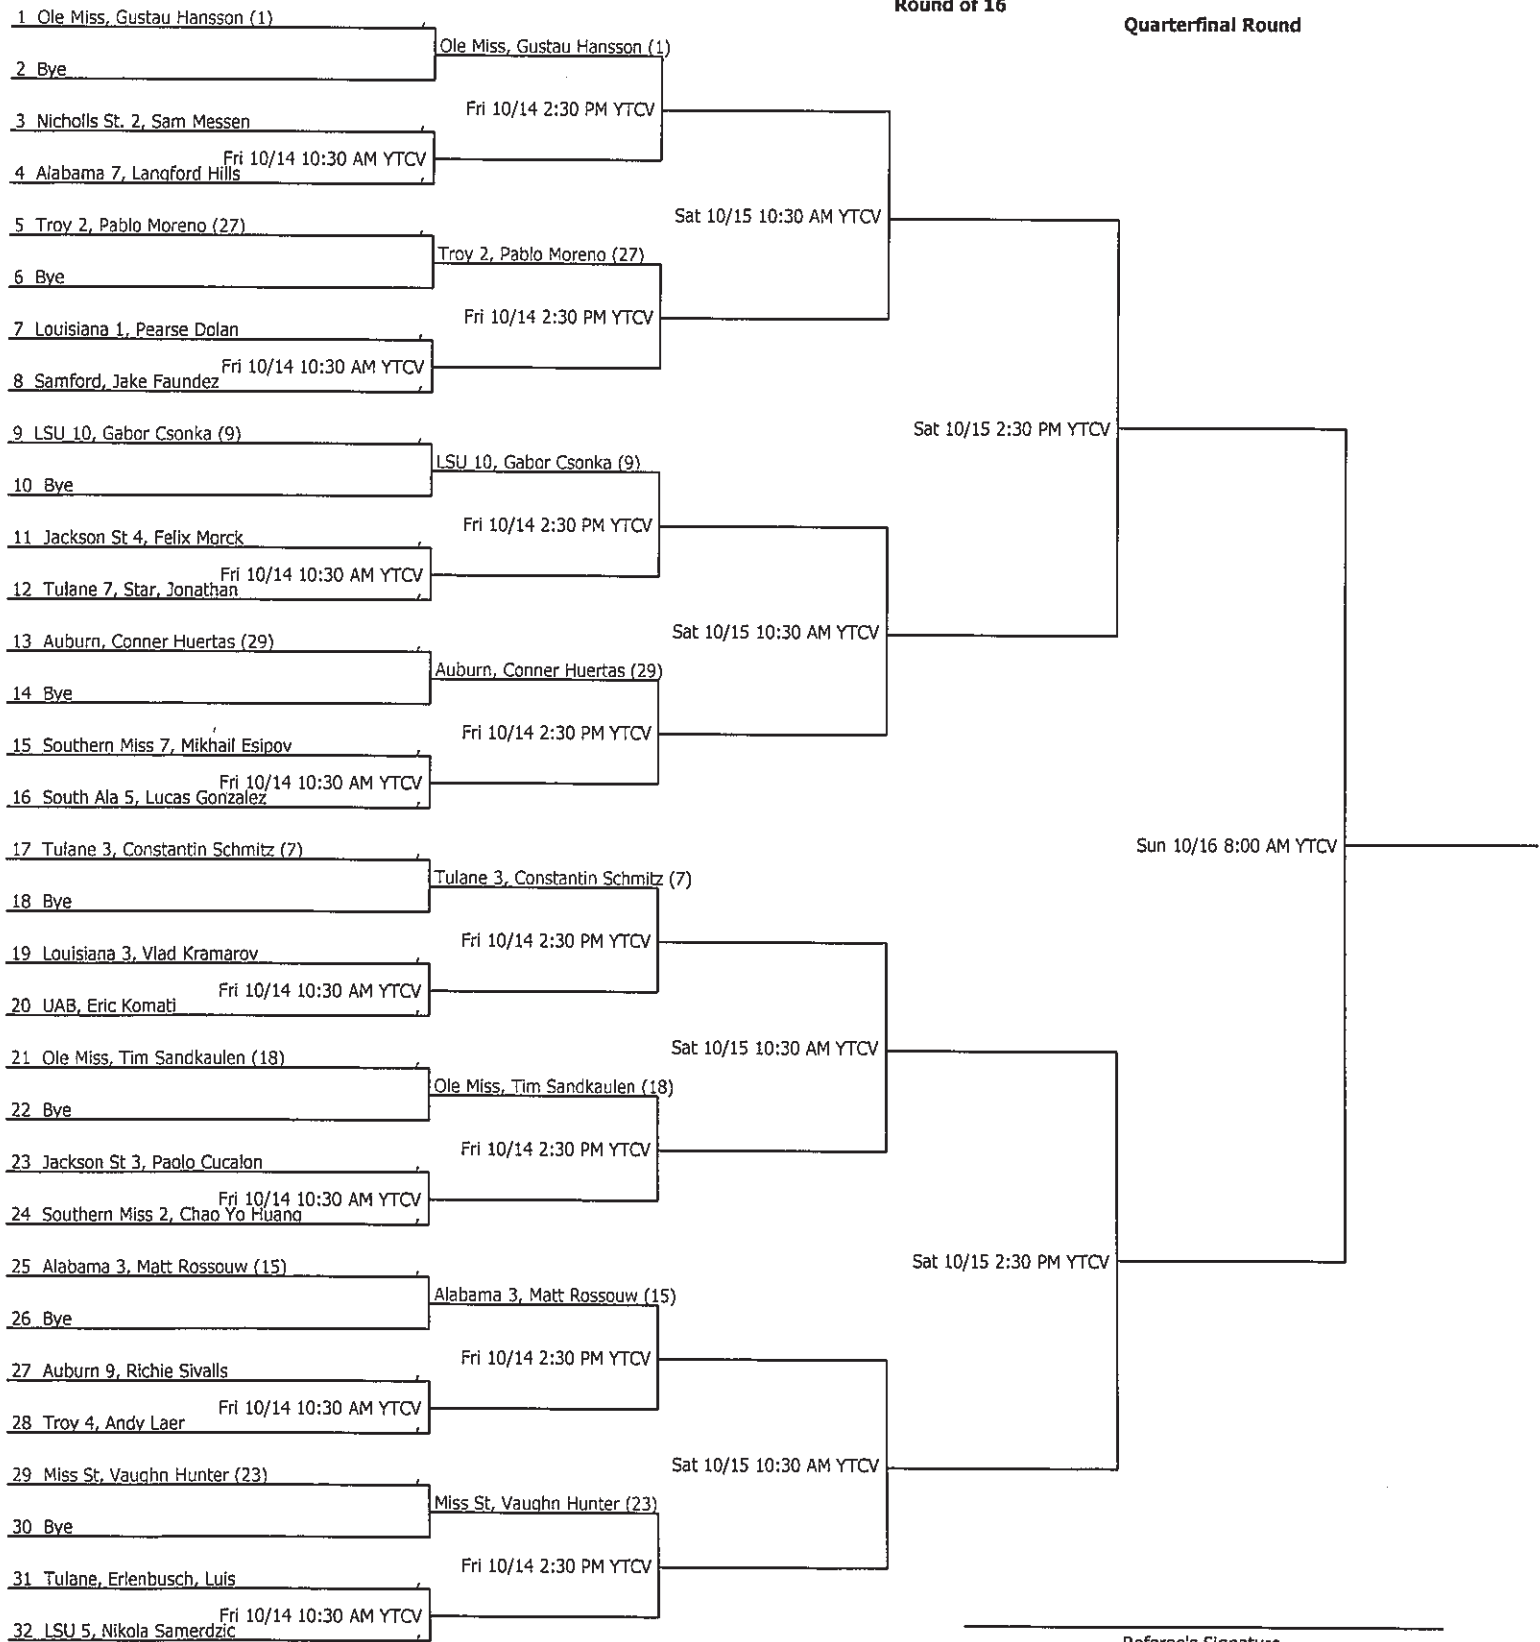

Auburn Adult Championship		Seeded Players			
Auburn University	Men's Open Singles 2016	1. Ole Miss, G.	5. Miss St, N.	9. LSU 10, G.	13. Louisiana 2, A.
City/State: Auburn, AL	Section: Southern	2. Miss St, M.	6. LSU 2, J.	10. Tulane1, S.	14. Tulane 4, C.
Director: Travis C. Debardelaben	Referee: Chris Rogers	3. Alabama, M.	7. Tulane 3, C.	11. South Ala, T.	15. Alabama 3, M.
Phone: 334-501-2921	Date: 03/25/2011 - 03/27/2011	4. LSU 1, J.	8. Alabama, T.	12. Miss St, N.	16. Ole Miss, F.
				Winner:	

Round of 128

Round of 64

Round of 32

Round of 16

Quarterfinal Round

Referee's Signature