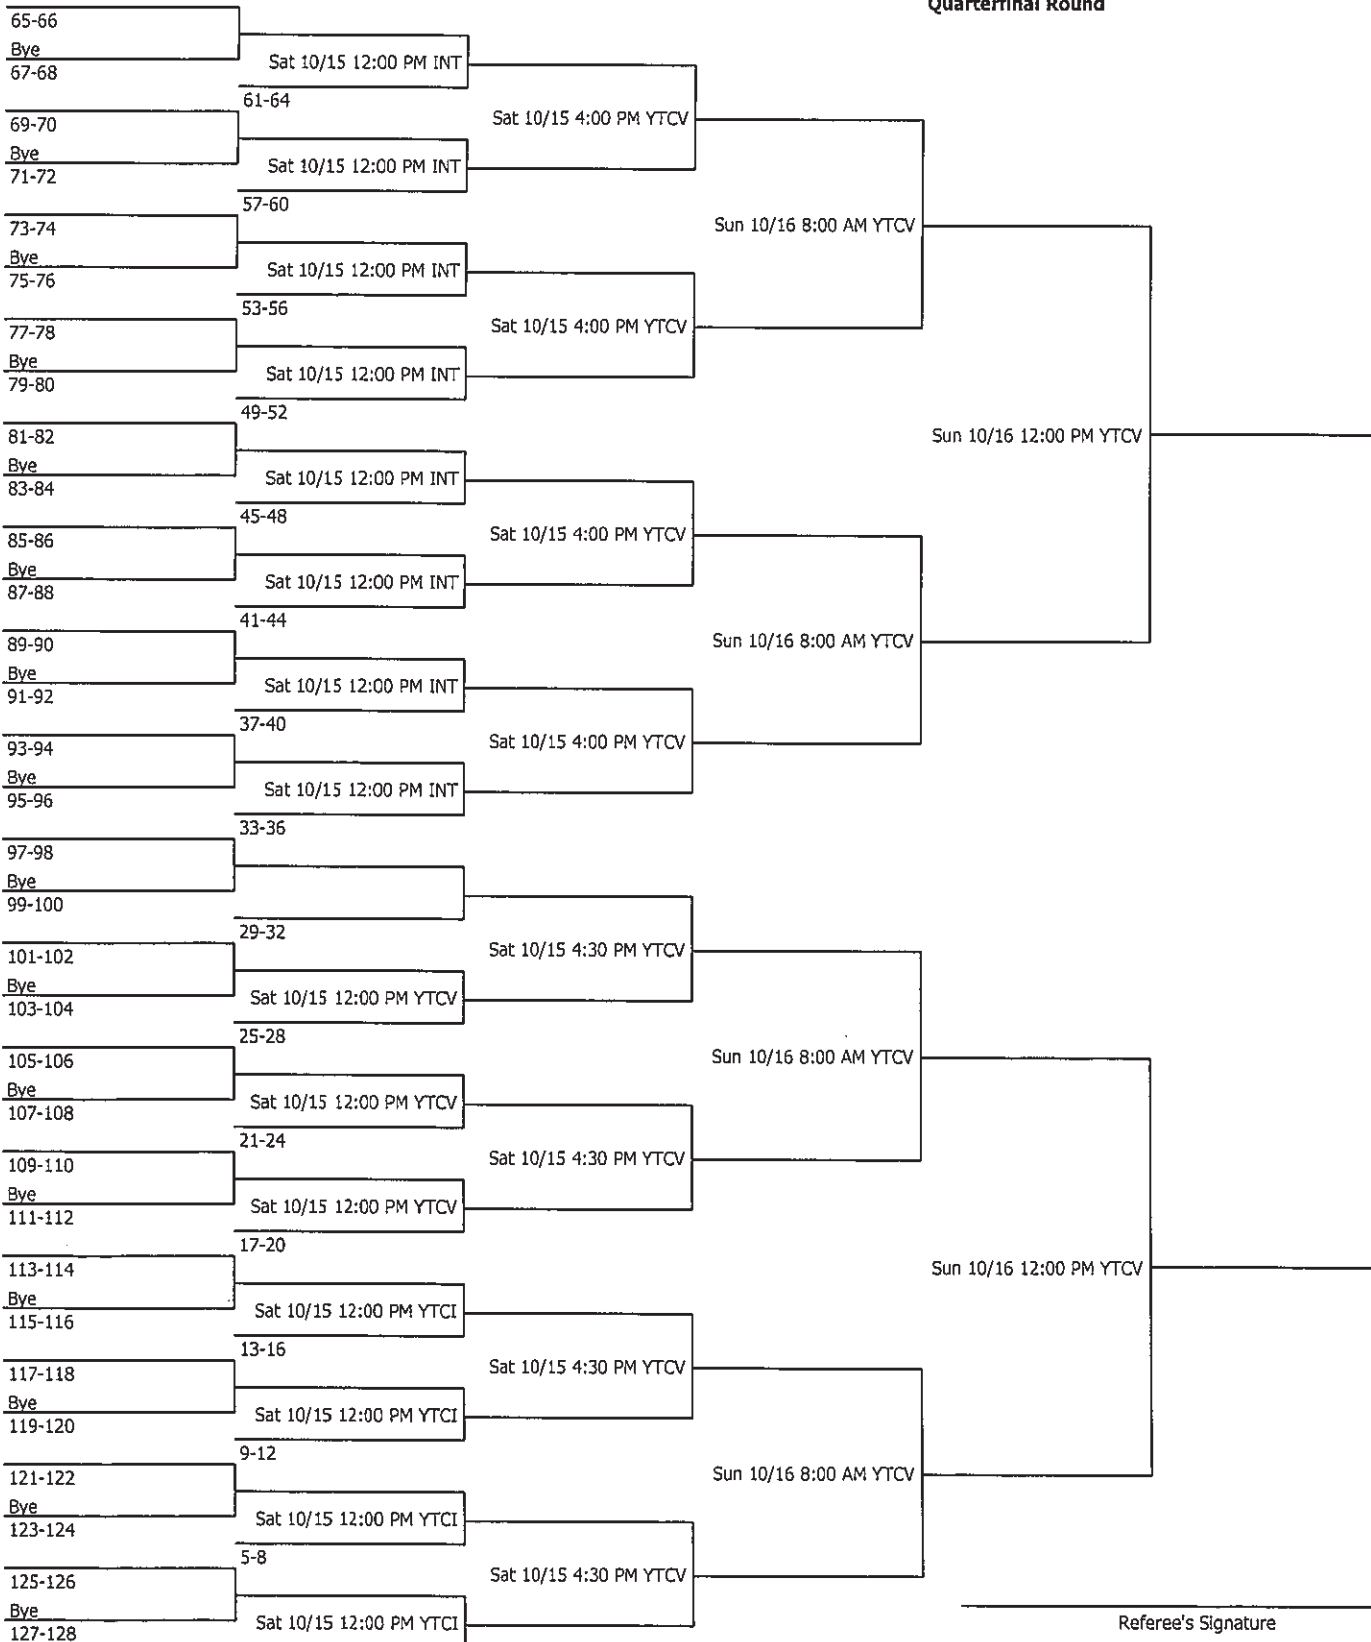

Auburn Adult Championship		Seeded Players			
Auburn University	Men's Open Singles 2016 Consolation	1. Ole Miss, G.	5. Miss St, N.	9. LSU 10, G.	13. Louisiana 2, A.
City/State: Auburn, AL	Section: Southern	2. Miss St, M.	6. LSU 2, J.	10. Tulane1, S.	14. Tulane 4, C.
Director: Travis C. Debardelaben	Referee: Chris Rogers	3. Alabama, M.	7. Tulane 3, C.	11. South Ala, T.	15. Alabama 3, M.
Phone: 334-501-2921	Date: 03/25/2011 - 03/27/2011	4. LSU 1, J.	8. Alabama, T.	12. Miss St, N.	16. Ole Miss, F.
					Winner:

First Round

Second Round

Third Round

Fourth Round

Quarterfinal Round

Referee's Signature