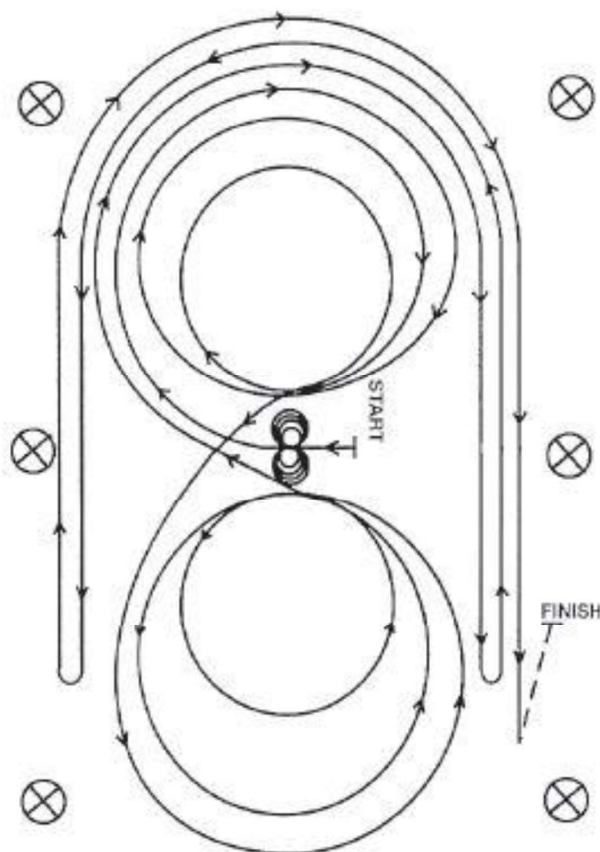

REINING PATTERN - DAY TWO

BLYTHEWOOD, SOUTH CAROLINA

2018 SEC CHAMPIONSHIP ROUND
REINING PATTERN #8

Horse must walk or stop prior to starting pattern.

Beginning at the center of the arena facing the left wall or fence.

1. Complete four spins to the left.
2. Complete four spins to the right. Hesitate.
3. Beginning on the right lead, complete three circles to the right: the first circle large and fast; the second circle small and slow; the third circle large and fast. Change leads at the center of the arena.
4. Complete three circles to the left: the first circle large and fast; the second circle small and slow; the third circle large and fast. Change leads at the center of the arena.
5. Begin a large circle to the right but do not close this circle. Run straight down the right side of the arena past the center marker and do a left roll back at least 20 feet (6 meters) from the wall or fence - no hesitation.
6. Continue back around the previous circle but do not close this circle. Run down the left side of the arena past the center marker and do a right roll back at least 20 feet (6 meters) from the wall or fence - no hesitation.
7. Continue back around the previous circle but do not close this circle. Run down the right side of the arena past the center marker and do a sliding stop at least 20 feet (6 meters) from the wall or fence. Back up at least 10 feet. Hesitate to demonstrate completion of the pattern.

Rider may drop bridle to the designated judge.