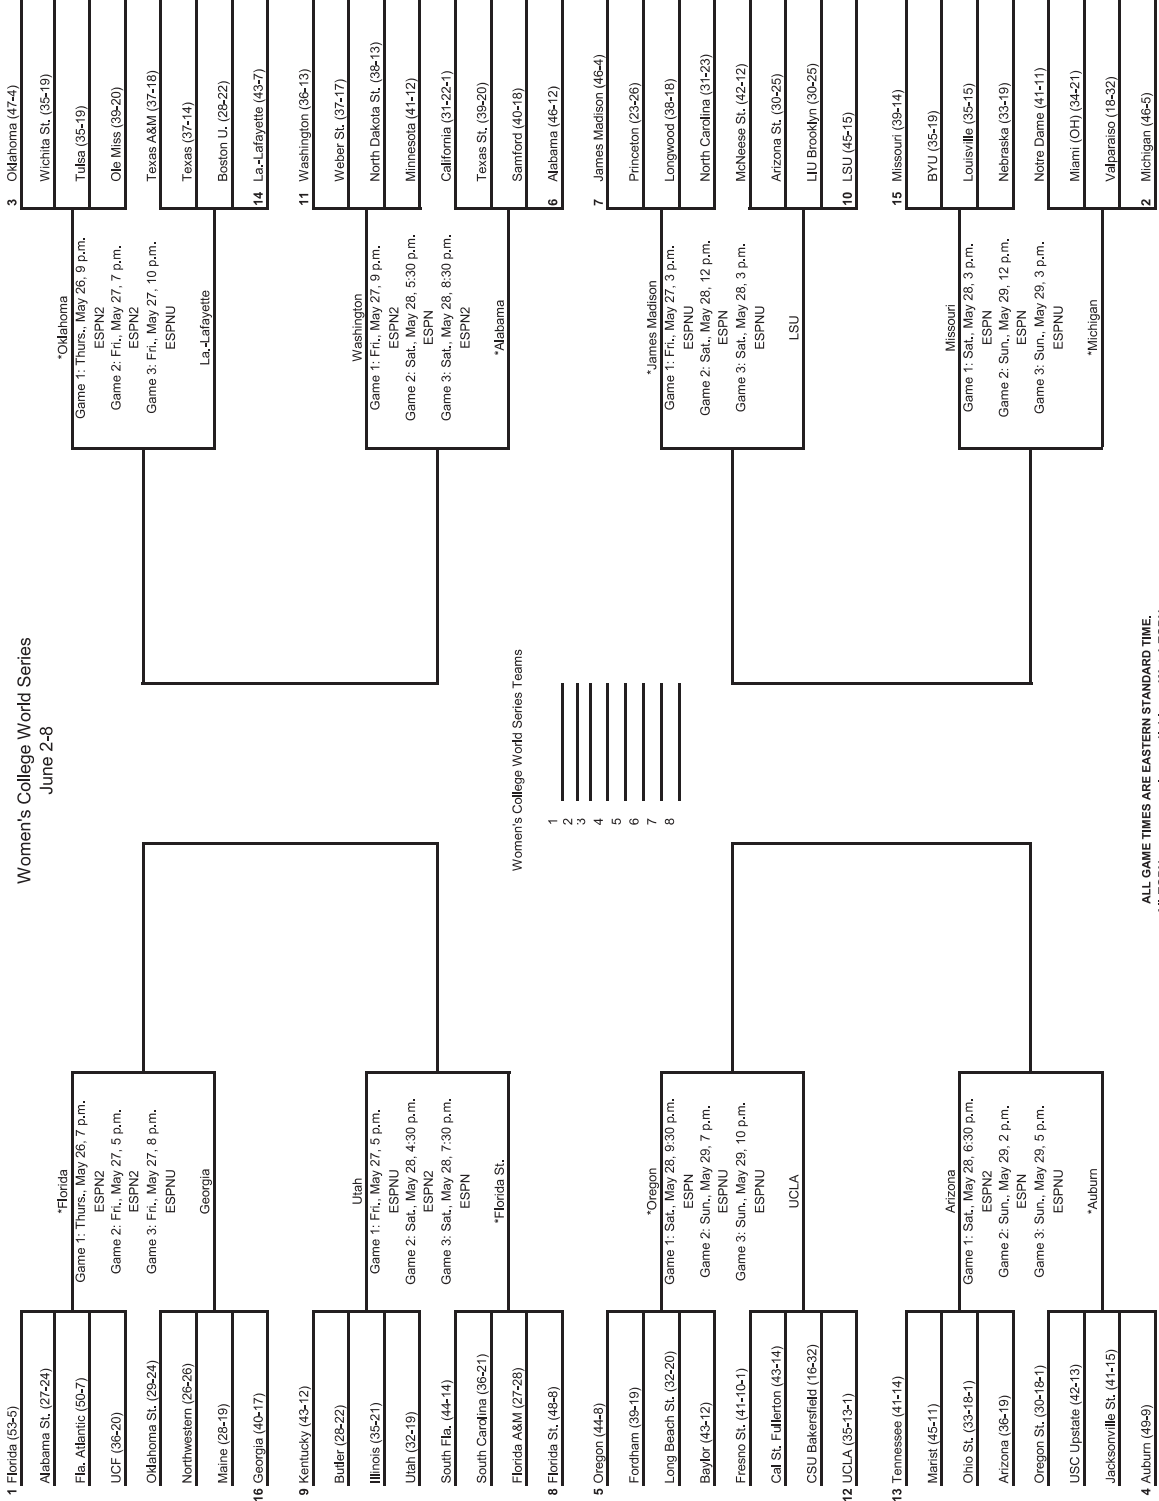

2008 **Region 7, Hempstead, N.Y.:**

Arizona 11, Canisius 0 (5 innings)
Arizona 10, Hofstra 0 (5 innings)
Arizona 5, Hofstra 0

Tucson Super Regional:

Arizona 3, Oklahoma 1
Oklahoma 2, Arizona 0
Arizona 5, Oklahoma 2

College World Series, Oklahoma City:

UCLA 1, Arizona 0
Alabama 5, Arizona 1

2009 **Region 9, Louisville, Ky.:**

Arizona 9, UT-Martin 3
Arizona 18, Louisville 4 (5 innings)
Arizona 4, Purdue 2

Palo Alto Super Regional:

Stanford 6, Arizona 4
Arizona 7, Stanford 3
Arizona 6, Stanford 5

College World Series, Oklahoma City:

Florida 3, Arizona 0
Alabama 14, Arizona 0 (5 innings)

2010 **Region 10, Tucson, Ariz.:**

Arizona 9, Cornell 0 (5 innings)
Arizona 6, Hofstra 0
Arizona 10, Hofstra 6 (12 innings)

Tucson Super Regional:

Arizona 2, BYU 1
Arizona 10, BYU 2 (5 innings)

College World Series, Oklahoma City:

Tennessee 9, Arizona 0 (5 innings)
Arizona 4, Washington 3
Arizona 5, Hawaii 1
Arizona 8, Tennessee 0 (5 innings)
Arizona 5, Tennessee 2
CHAMPIONSHIP SERIES
UCLA 6, Arizona 5 (8 innings)
UCLA 15, Arizona 9

2011 **Region 8, Tucson, Ariz.:**

Arizona 10, Harvard 0 (6 innings)
Arizona 8, New Mexico State 0
Arizona 10, Texas Tech 2 (6 innings)

Tucson Super Regional:

Oklahoma 6, Arizona 0
Oklahoma 5, Arizona 2

2012 **Region 13, Tucson, Ariz.:**

Arizona 11, North Dakota State 0 (5 innings)
Arizona 7, Notre Dame 2
Arizona 8, Notre Dame 3

Norman Super Regional:

Oklahoma 6, Arizona 0
Oklahoma 7, Arizona 1

2013 **Region 16, College Station, Texas:**

Baylor 7, Arizona 0
Arizona 3, Penn 2 (8 innings)
Baylor 8, Arizona 4

2014 **Region 11, Tucson, Ariz.:**

Arizona 9, Boston University 6
Arizona 9, LSU 8
LSU 5, Arizona 1

Lafayette Super Regional:

Louisiana-Lafayette 5, Arizona 3
Louisiana-Lafayette 7, Arizona 1

2015 **Region 12, Tucson, Ariz.:**

Arizona 4, Saint John's 2
Arizona 5, Minnesota 1
Minnesota 5, Arizona 2
Arizona 7, Minnesota 6 (8 innings)

Baton Rouge Super Regional:

LSU 8, Arizona 0 (5 innings)
LSU 10, Arizona 5

2016 **Region 13, Knoxville, Tenn.:**

Arizona 2, Ohio State 0
Arizona 4, Tennessee 0
Arizona 4, Tennessee 3 (8 innings)

RECORD VS. OPPONENT IN NCAA

Team	NCAA	WCWS
Adelphi	1-0	1-0
Alabama	1-2	1-2
Auburn	1-0	0-0
Arizona State	9-3	1-0
Baylor	1-2	1-0
Boston University	2-0	0-0
Brigham Young	2-0	0-0
California	5-3	5-3
Cal Poly Pomona	1-0	1-0
Cal State Fullerton	4-0	1-0
Cal State Northridge	1-0	1-0
Canisius	2-0	0-0
Centenary	1-0	0-0
Colorado State	1-0	0-0
Cornell	1-0	0-0
DePaul	3-2	1-1
East Carolina	1-0	0-0
Florida	0-1	0-1
Florida State	4-0	1-0
Fresno State	4-5	4-5
Hawaii	1-0	1-0
Harvard	1-0	0-0
Hofstra	4-0	0-0
Howard	1-0	0-0
Illinois-Chicago	1-0	1-0
Iowa	2-0	2-0
Kansas	2-0	1-0
Lehigh	1-0	0-0
Long Beach State	2-1	2-1
Louisiana-Lafayette	1-3	0-0
Louisville	1-0	0-0
LSU	4-4	0-0
Marist	1-0	0-0
Maryland	2-1	0-0
Massachusetts	2-0	1-0
Michigan	2-0	0-0
Middle Tennessee State	1-0	0-0
Minnesota	4-1	0-0
Mississippi State	1-0	0-0
Nebraska	6-0	1-0
New Mexico State	1-0	0-0
Niagara University	1-0	0-0
North Dakota State	1-0	0-0
Northwestern	2-0	2-0
Notre Dame	2-0	0-0
Ohio University	1-0	0-0
Ohio State	2-0	0-0
Oklahoma	5-7	1-1
Oklahoma State	5-2	3-2
Oregon	1-0	1-0
Oregon State	1-0	1-0
Pacific	3-0	0-0
Penn	1-0	0-0
Penn State	1-0	0-0
Purdue	1-0	0-0
Princeton	1-0	1-0
Rider	1-0	0-0
Saint John's	1-0	0-0
Saint Peter's	1-0	0-0
South Carolina	2-1	0-0
Southern Mississippi	0-1	0-1
Southwest Texas State	2-0	1-0
Southwestern Louisiana	1-1	1-1
Stanford	3-1	1-0
Tennessee	7-5	5-5
Tennessee-Martin	1-0	0-0
Texas	1-1	1-1
Texas A&M	4-0	0-0
Texas Tech	2-0	0-0
Troy State	1-0	0-0
UCLA	8-7	8-7
UNLV	2-0	2-0
Utah State	1-0	0-0
Washington	7-1	7-1

2016 NCAA Division I
SOFTBALL CHAMPIONSHIP

REGIONALS
May 20-22

SUPER REGIONALS
May 26-29

SUPER REGIONALS
May 26-29

REGIONALS
May 20-22

© 2015 National Collegiate Athletic Association. No commercial use without the NCAA's written approval.
The NCAA opposes all forms of sports wagering.