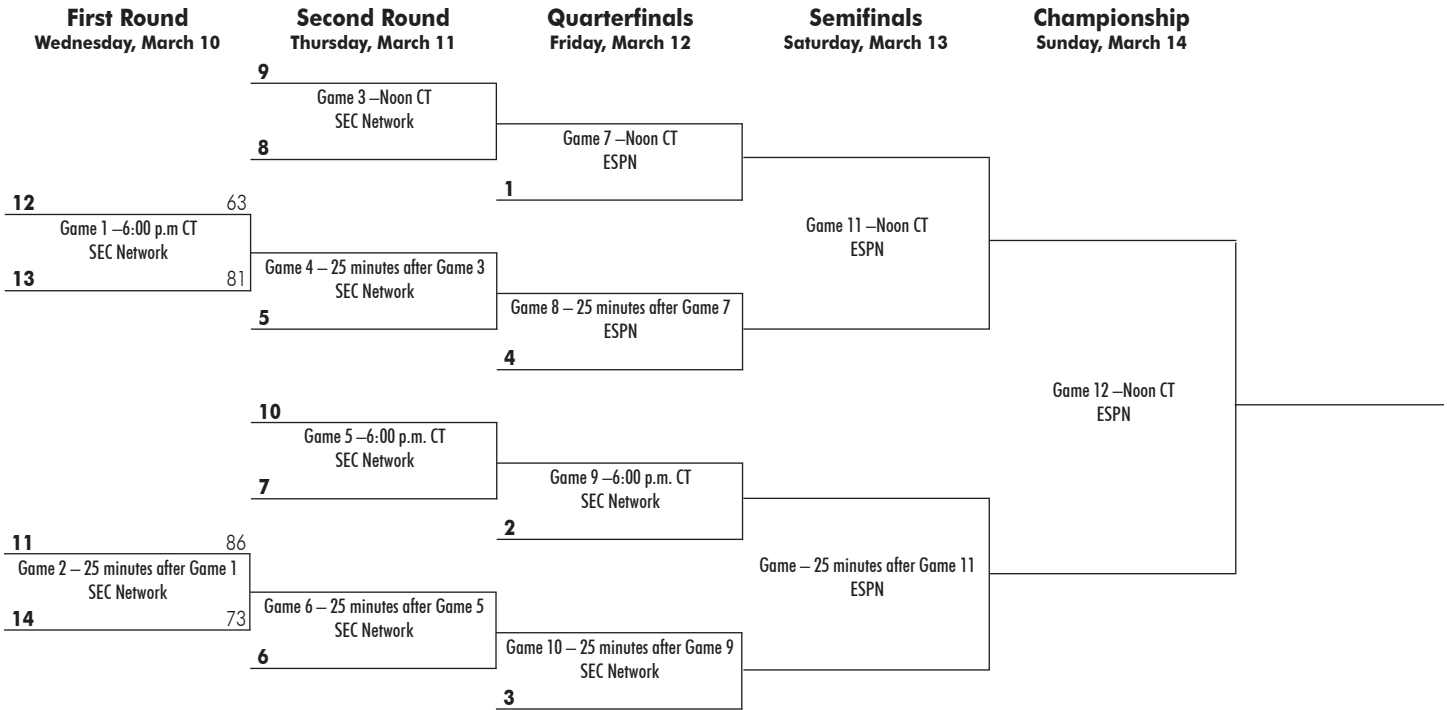

Social Media

- Facebook: like the page called "Southeastern Conference"
- Twitter: @SEC
- Instagram: @SEC

SEC Tournament

For further concerning media coverage of the SEC Tournament, please contact the SEC Communications Department.

2021 SEC BASKETBALL TOURNAMENT • BRIDGESTONE ARENA • NASHVILLE, TENN.

The winner of the 13-game SEC Men’s Basketball Tournament receives the league’s automatic bid to the NCAA Tournament. The tournament seeds are determined by the 18-game conference schedule during the regular season. Teams are seeded 1-14 based on their regular season conference finish.