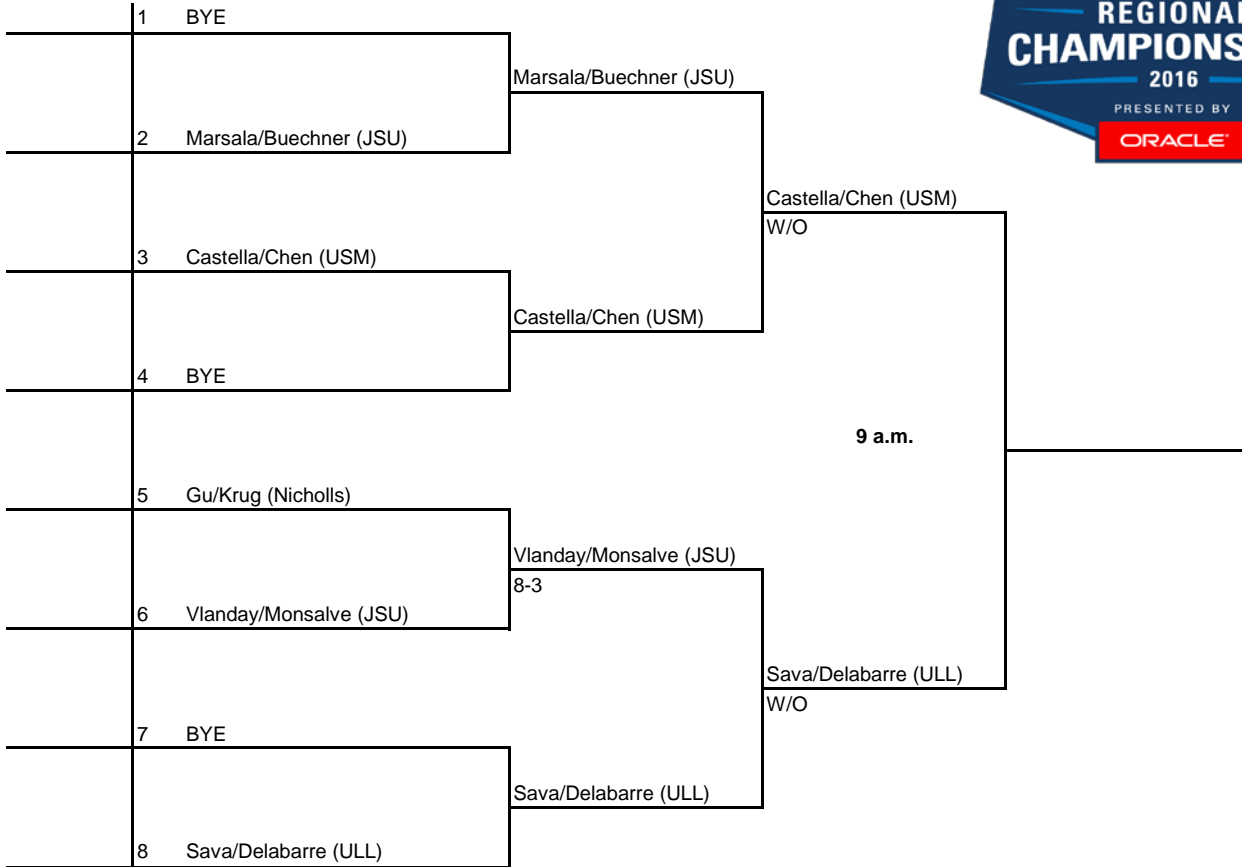

# 2016 ITA Southern Regional Championships

Presented by Oracle

Hosted by The University of Alabama (Oct. 14-17)

A Doubles Main Draw - ITA Code: 334182

SEEDS 1-4	
1	Routliffe/Daniell (UA)
2	Dikosavljevic/Russo (AUB)
3	Michaud/Griffin (AUB)
4	Vale Costa/Weissman (LSU)

# 2016 ITA Southern Regional Championships

Presented by Oracle

Hosted by The University of Alabama (Oct. 14-17)

A Doubles Consolation Draw - ITA Code: 334182

# 2016 ITA Southern Regional Championships

*Presented by Oracle*

**Hosted by The University of Alabama (Oct. 14-17)**

*B Doubles Consolation Draw - ITA Code: 334183*