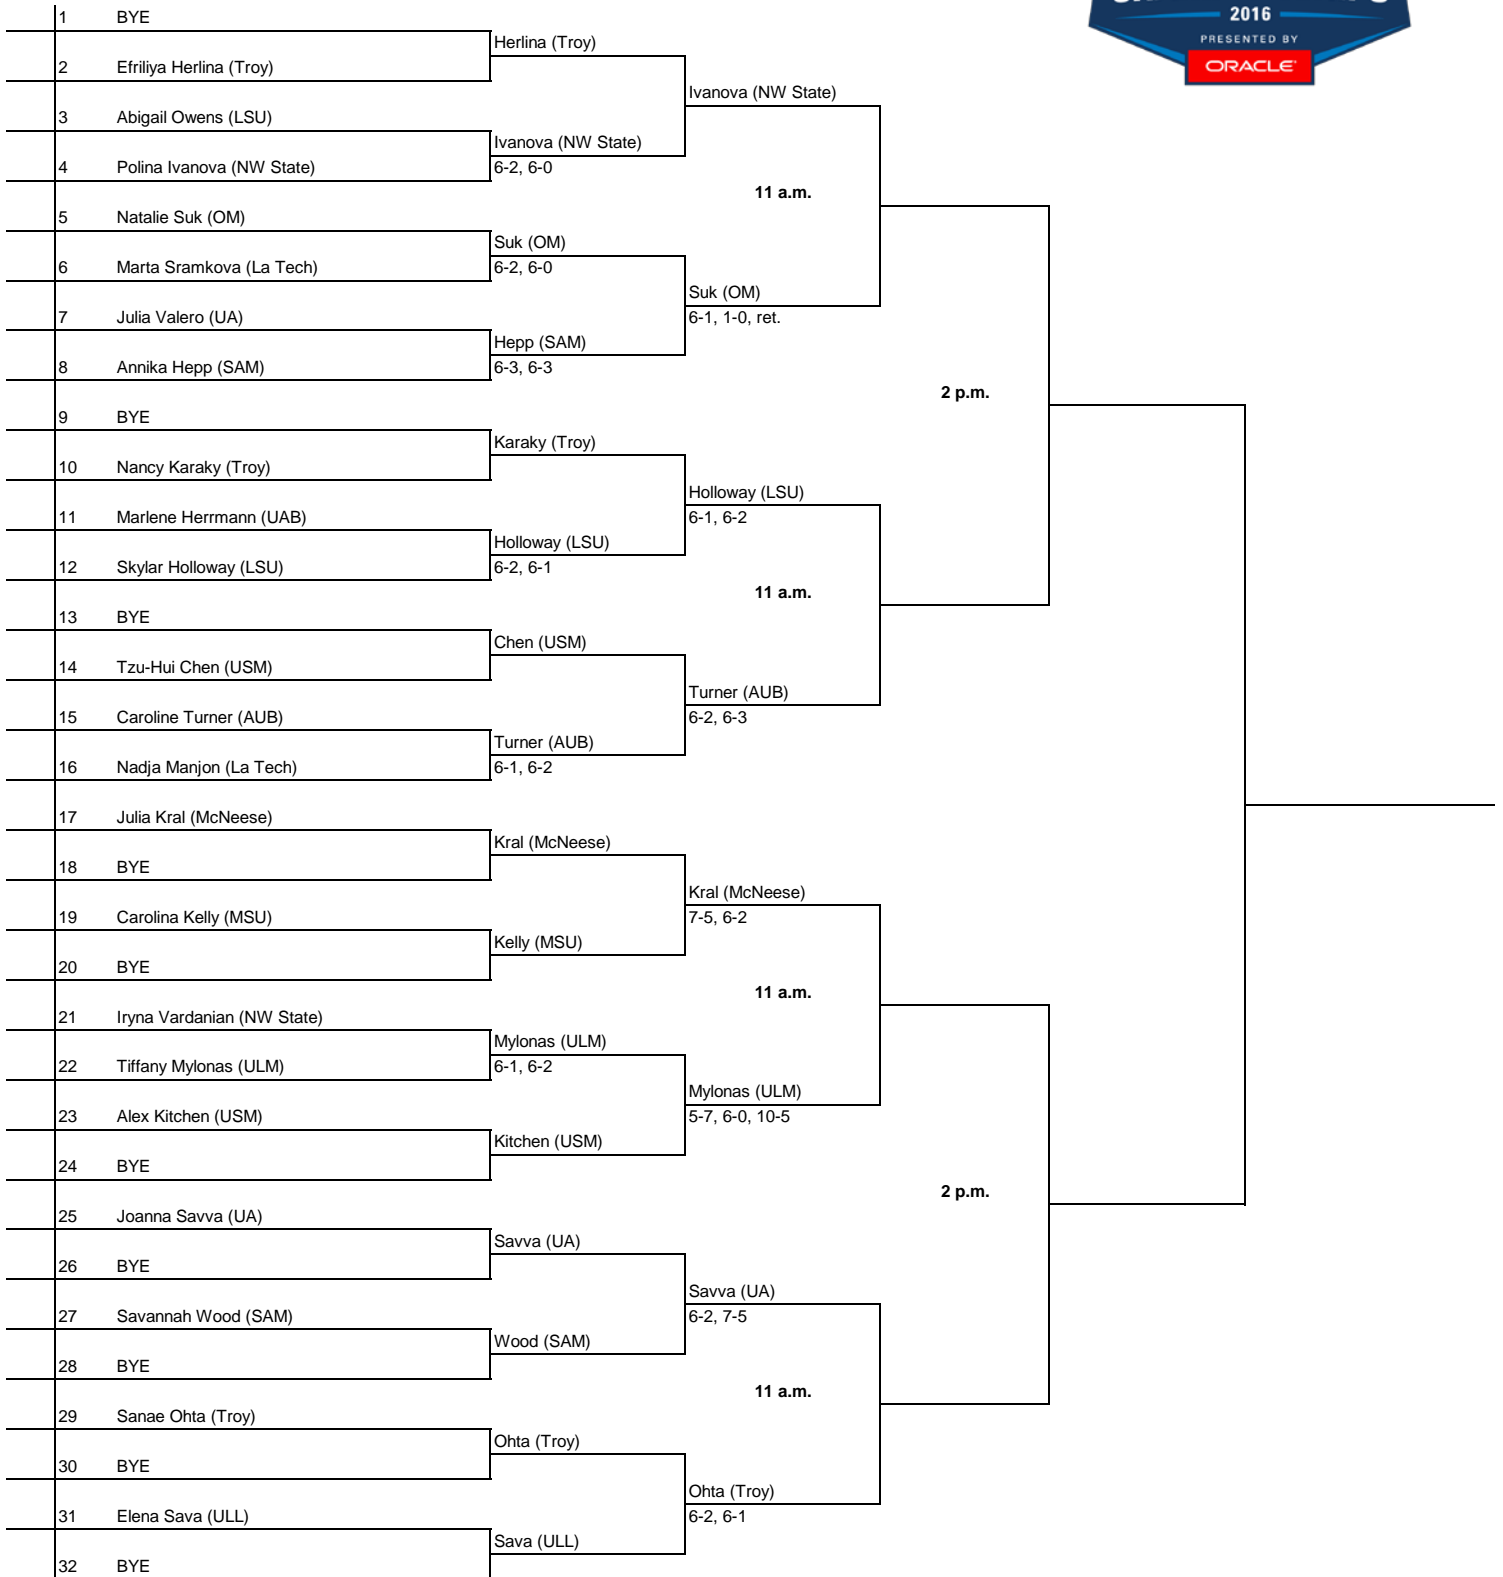

2016 ITA Southern Regional Championships

Presented by Oracle

Hosted by The University of Alabama (Oct. 14-17)

A Singles Consolation Draw - ITA Code: 334180

2016 ITA Southern Regional Championships

Presented by Oracle

Hosted by The University of Alabama (Oct. 14-17)

B Singles Main Draw - ITA Code: 334181

1	Lucile Delabarre (ULL)				
2	BYE	Delabarre (ULL)			
3	Hayley Ballinger (La Tech)		Delabarre (ULL)		
4	Claudia Castella (USM)	Castella (USM)	7-5, 6-3		
		0-6, 6-4, 6-1			
5	BYE			11 a.m.	Popescu (ULM)
6	Gen Vlanday (JSU)	Vlanday (JSU)			7-6(4), 6-1
7	Andrea Mastroppolito (Nicholls)		Popescu (ULM)		
8	Ioana Popescu (ULM)	Popescu (ULM)	6-1, 7-6(3)		
		6-0, 6-0			
9	Catherin Ragon (UAB)				2 p.m.
10	BYE	Ragon (UAB)			
11	Vladislava Litvinova (NW State)		Ragon (UAB)		
12	Svea Mai (JSU)	Litvinova (NW State)	6-0, 7-5		
		2-6, 6-3, 6-2			
13	Sofia Kurtz (TUL)			11 a.m.	Ragon (UAB)
14	Cameron Kriscunas (OM)	Kriscunas (OM)	6-1, 6-2		6-3, 6-1
15	Claudia Marsala (JSU)		Kriscunas (OM)		
16	Ling Gu (Nicholls)	Gu (Nicholls)	6-4, 6-1		
		6-4, 6-1			
17	Brooke Stevens (OM)				
18	Clem Krug (Nicholls)	Stevens (OM)			
19	Tjasa Jerse (USM)		Jerse (USM)		
20	Marina Rodriguez (ULL)	Jerse (USM)	6-3, 5-7, 6-1		
		6-2, 6-4			
21	Reghan Lynch (UAB)			11 a.m.	Beltrame (SAM)
22	BYE	Lynch (UAB)			3-6, 6-1, 7-5
23	Alba Perry (La Tech)		Beltrame (SAM)		
24	Arianna Beltrame (SAM)	Beltrame (SAM)	6-2, 6-3		
		7-5, 6-1			
25	Ambi Pande (Nicholls)				2 p.m.
26	Malin Buechner (JSU)	Pande (Nicholls)			
27	Sonia Chen (La Tech)		Castillo (NW State)		
28	Judit Castillo (NW State)	Castillo (NW State)	6-2, 6-2		
		6-3, 4-6, 6-1			
29	Sarah Beth Dolinger (AUB)			11 a.m.	Roca (USM)
30	Elena Roca (USM)	Roca (USM)			3-6, 6-2, 6-4
		6-1, 6-4			
31	BYE		Roca (USM)		
			6-1, 6-3		
32	Diana Monsalve (JSU)	Monsalve (JSU)