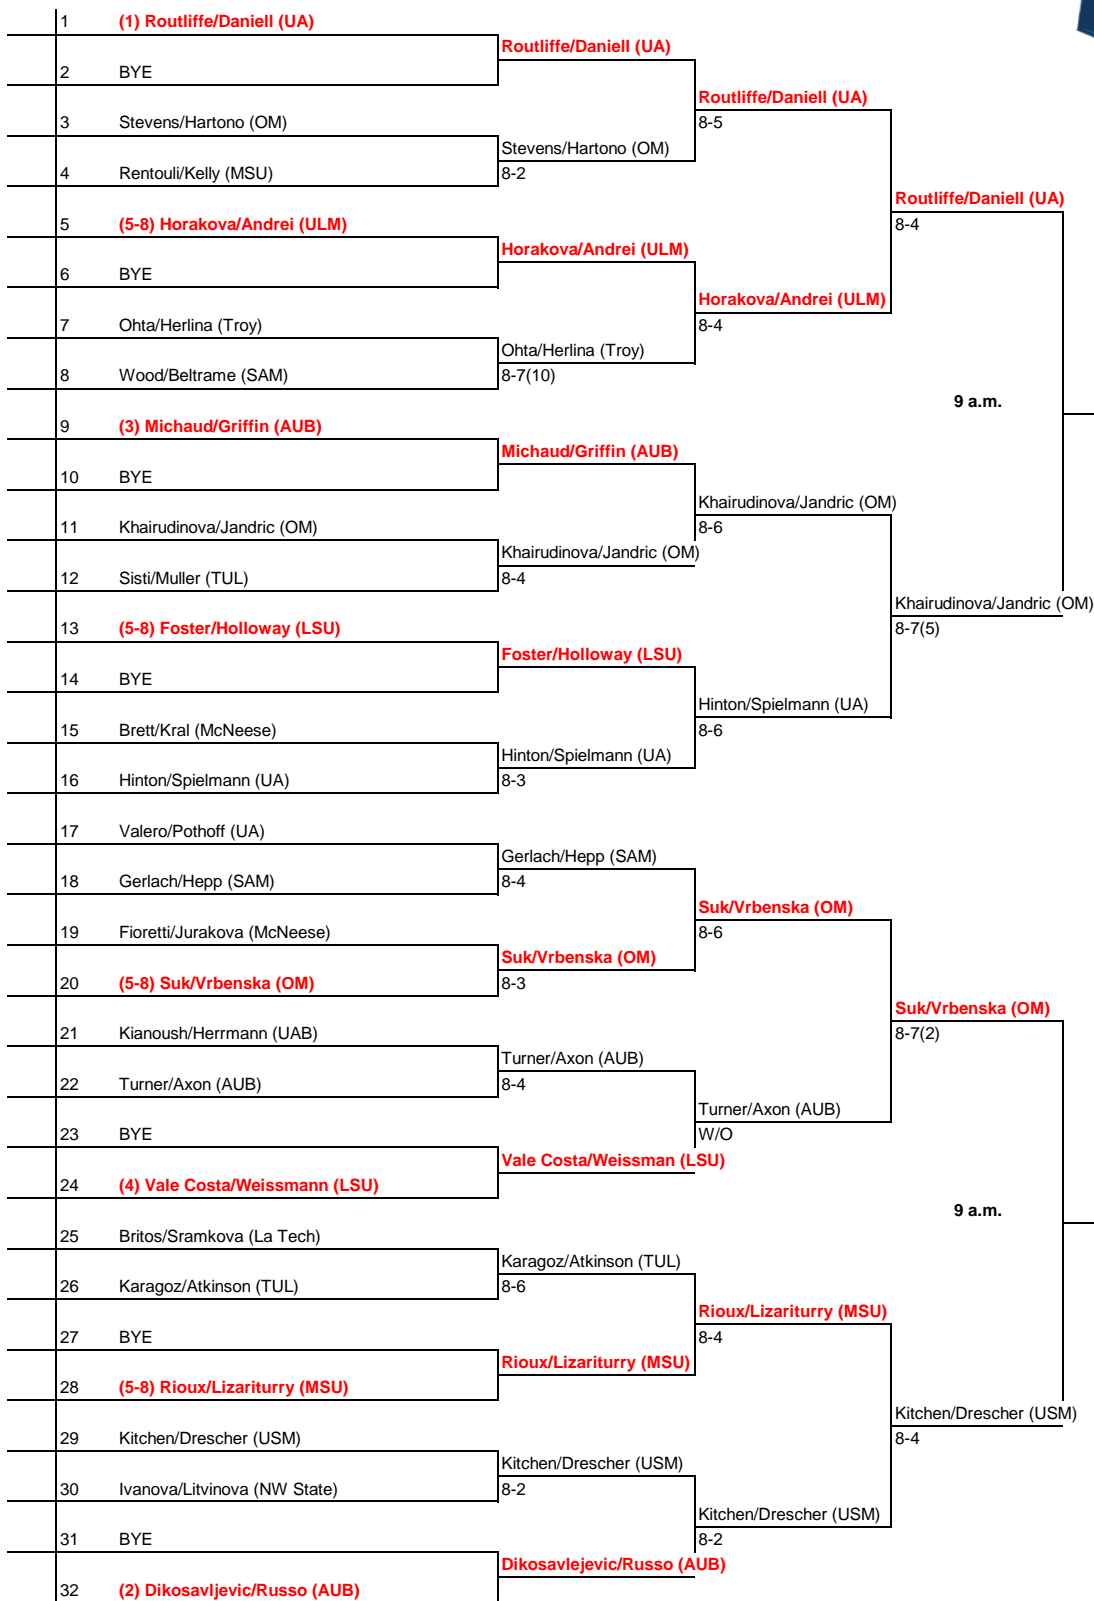

# 2016 ITA Southern Regional Championships

Presented by Oracle

Hosted by The University of Alabama (Oct. 14-17)

A Doubles Main Draw - ITA Code: 334182

SEEDS 1-4	
1	Routliffe/Daniell (UA)
2	Dikosavljevic/Russo (AUB)
3	Michaud/Griffin (AUB)
4	Vale Costa/Weissman (LSU)

SEEDS 5-8 (Alpha)	
5-8	Horakova/Andrei (ULM)
5-8	Foster/Holloway (LSU)
5-8	Suk/Vrbenska (OM)
5-8	Rioux/Lizariturry (MSU)