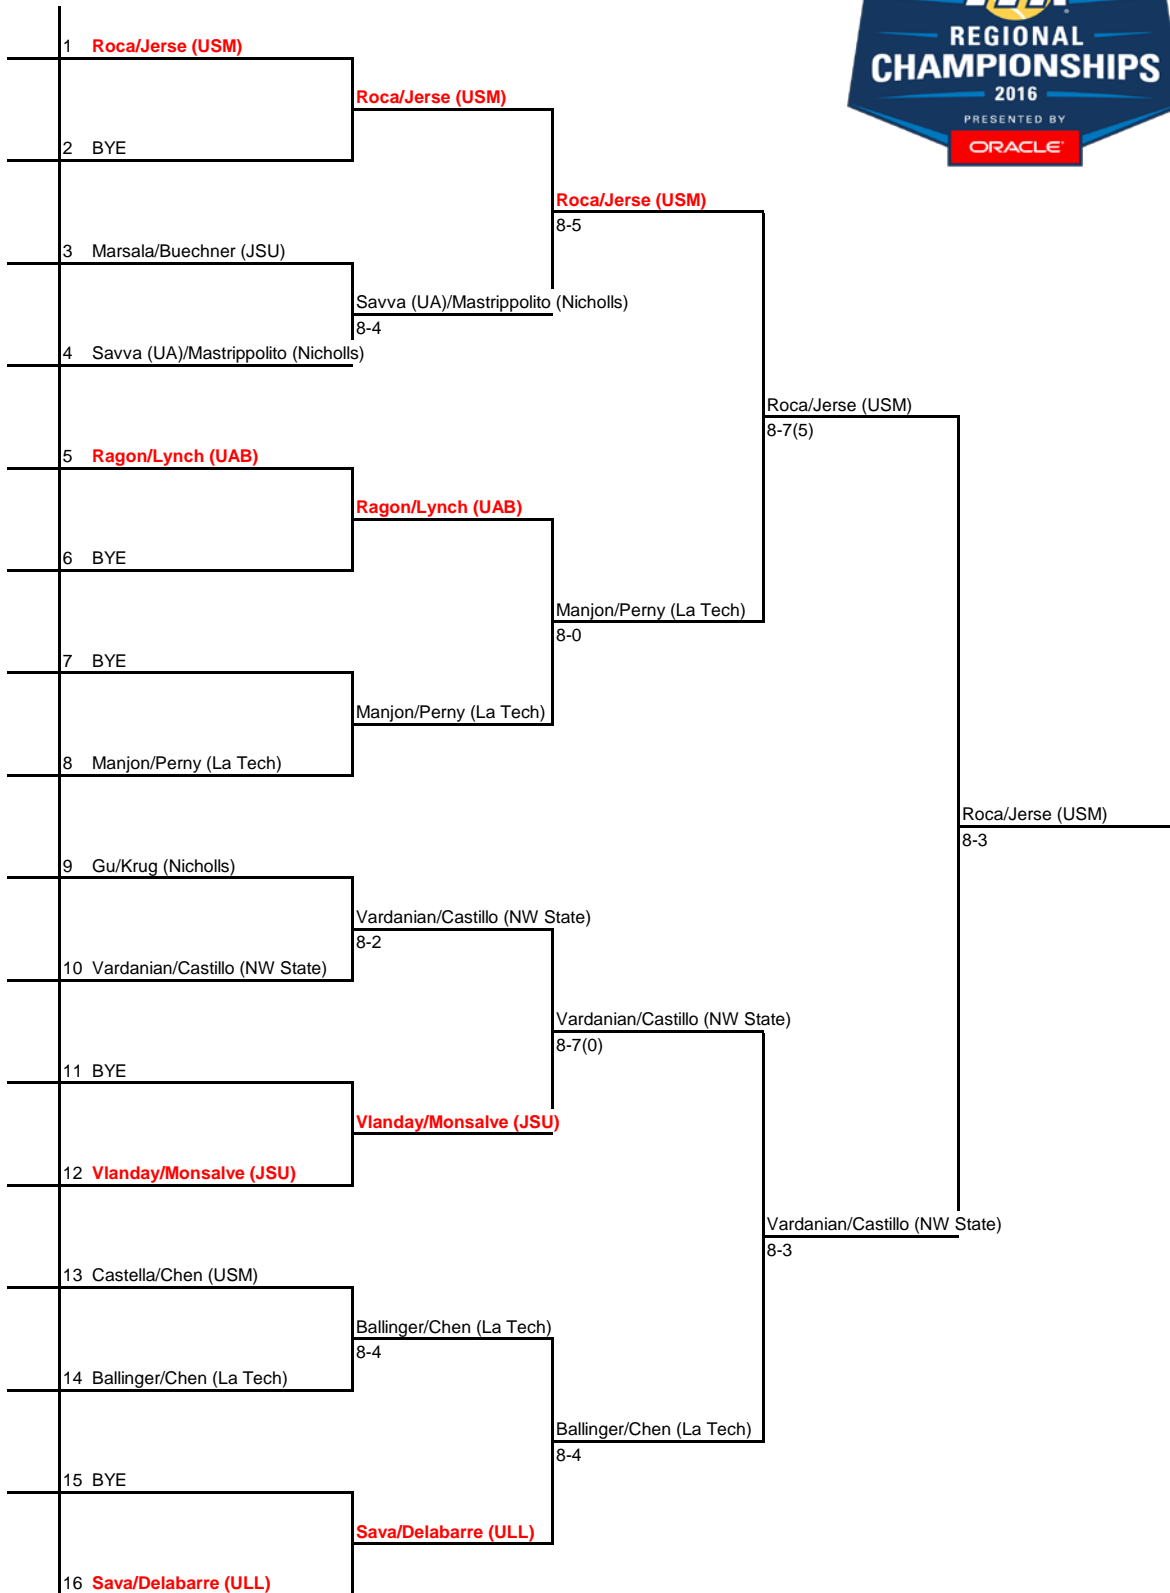

2016 ITA Southern Regional Championships

Presented by Oracle

Hosted by The University of Alabama (Oct. 14-17)

B Doubles Main Draw - ITA Code: 334183