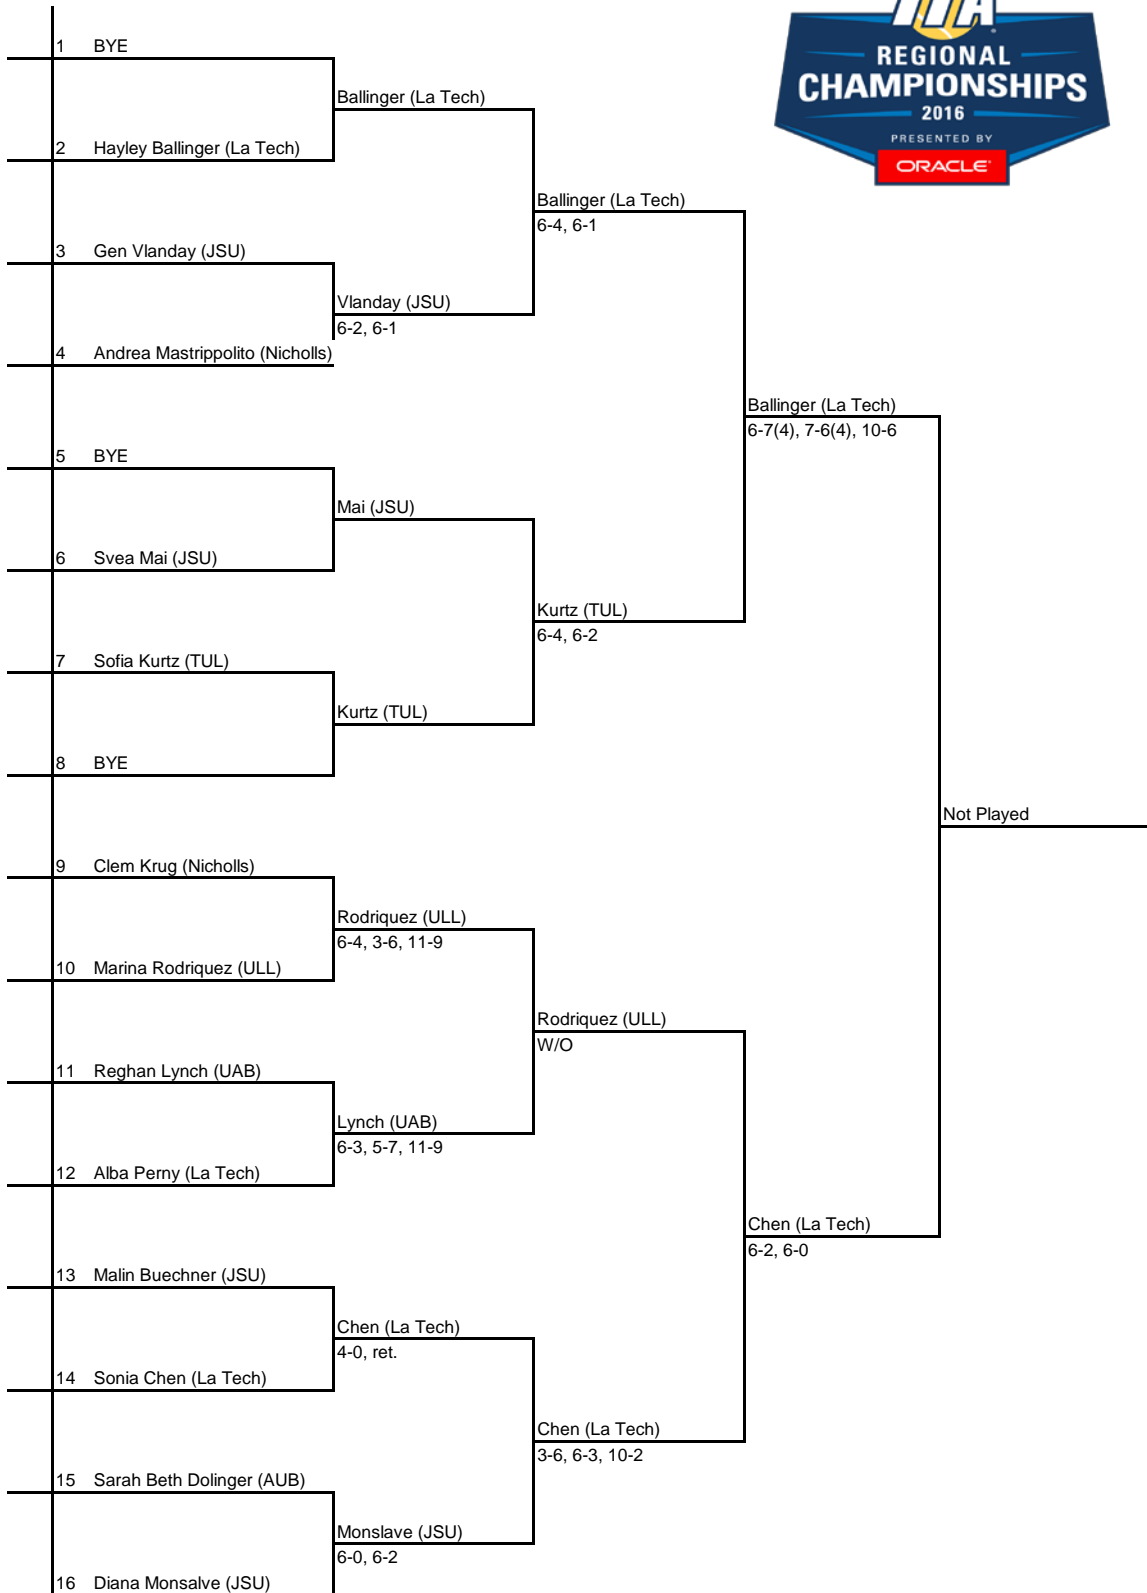

2016 ITA Southern Regional Championships

Presented by Oracle

Hosted by The University of Alabama (Oct. 14-17)

B Singles Consolation Draw - ITA Code: 334181