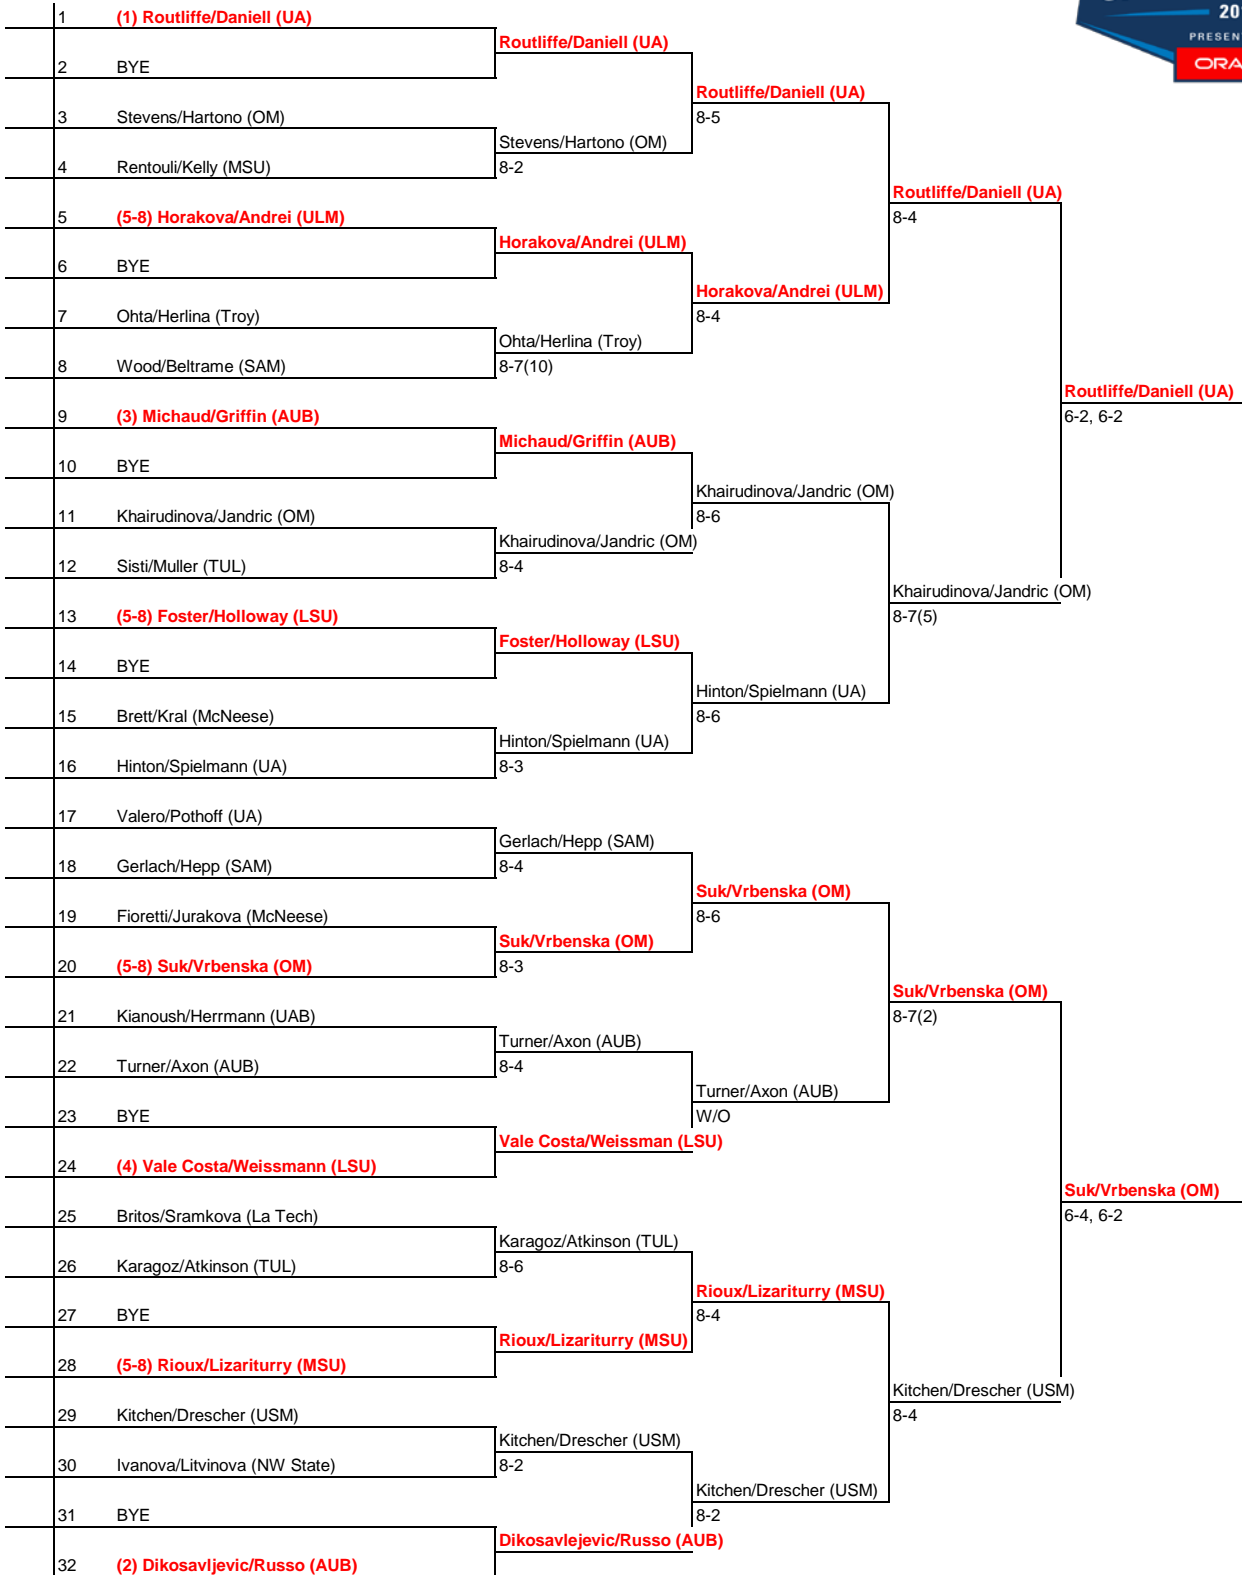

2016 ITA Southern Regional Championships

Presented by Oracle

Hosted by The University of Alabama (Oct. 14-17)

B Singles Main Draw - ITA Code: 334181

2016 ITA Southern Regional Championships

Presented by Oracle

Hosted by The University of Alabama (Oct. 14-17)

B Singles Consolation Draw - ITA Code: 334181

2016 ITA Southern Regional Championships

Presented by Oracle

Hosted by The University of Alabama (Oct. 14-17)

A Doubles Main Draw - ITA Code: 334182

SEEDS 1-4

1	Routliffe/Daniell (UA)
2	Dikosavljevic/Russo (AUB)
3	Michaud/Griffin (AUB)
4	Vale Costa/Weissman (LSU)

SEEDS 5-8 (Alpha)

5-8	Horakova/Andrei (ULM)
5-8	Foster/Holloway (LSU)
5-8	Suk/Vrbenska (OM)
5-8	Rioux/Lizariturry (MSU)