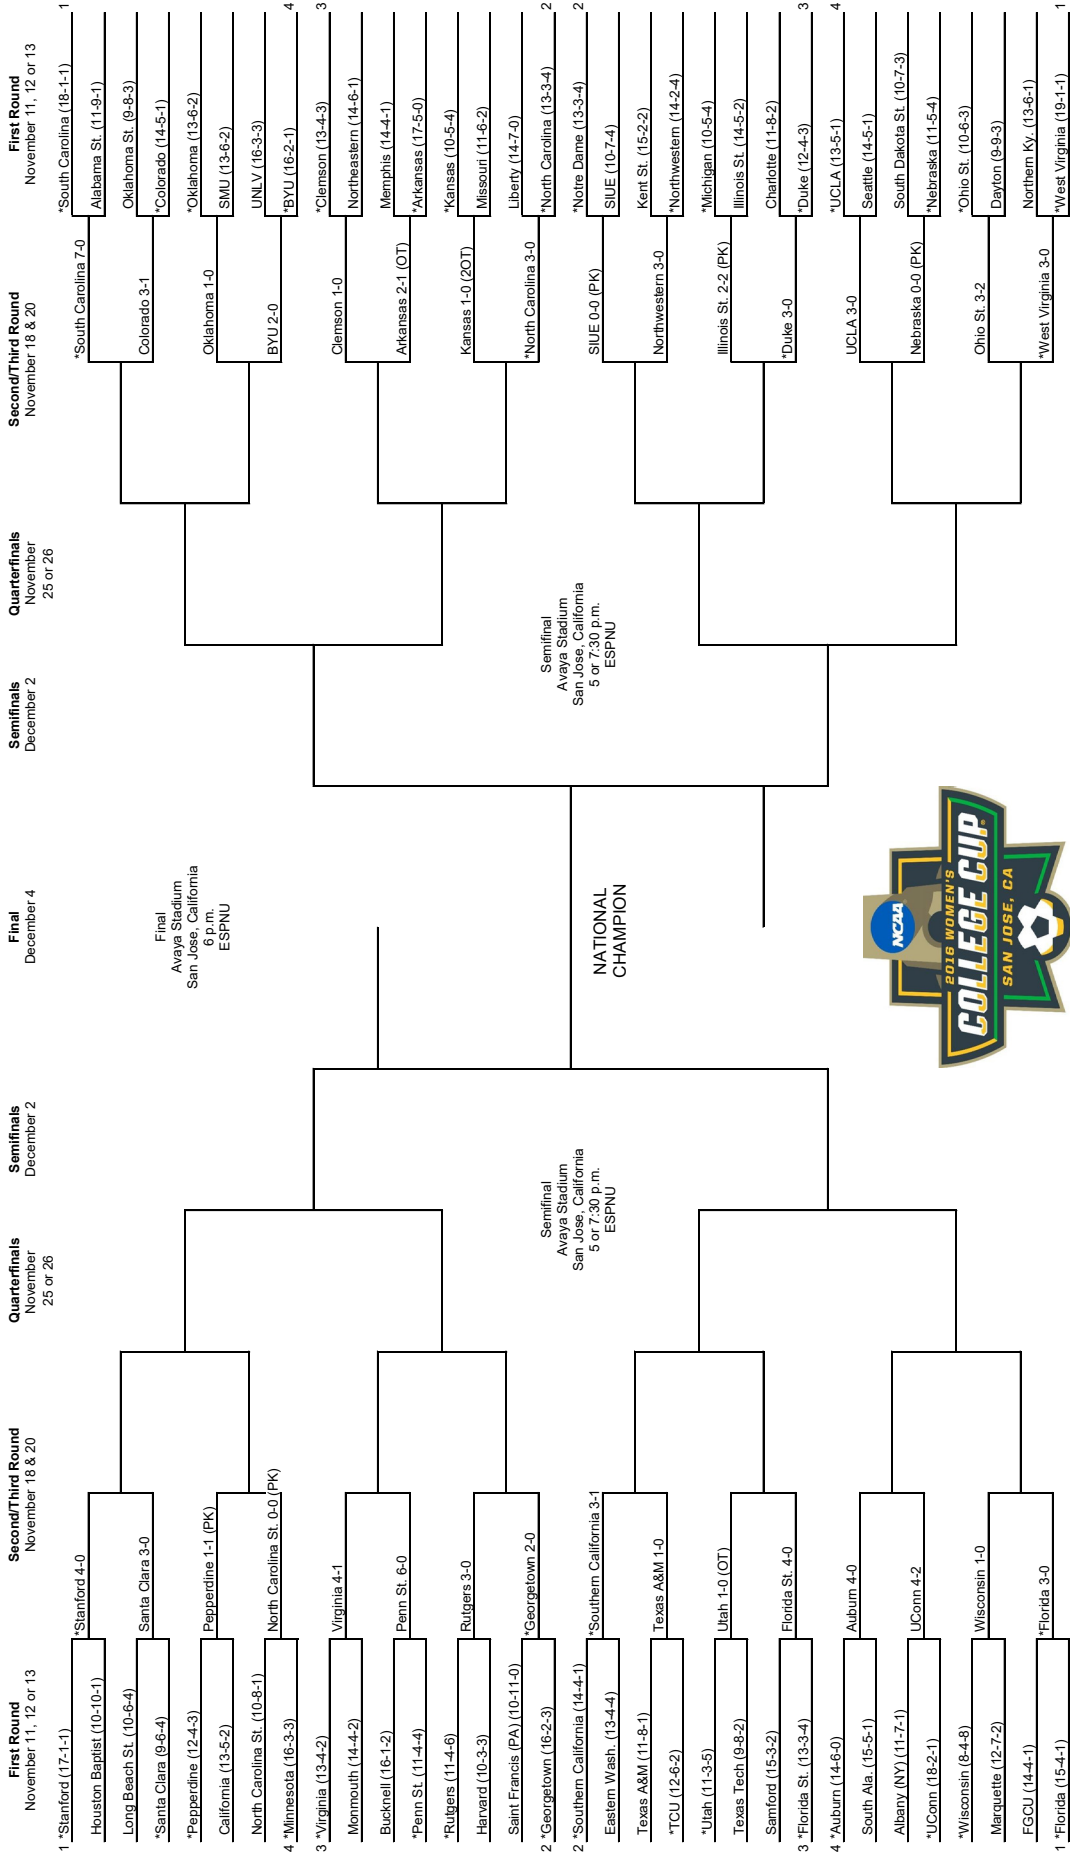

DIVISION I WOMEN'S SOCCER CHAMPIONSHIP

*Host institution for preliminary round games.
All game times are Eastern standard time.
Order of semifinal games determined after quarterfinal round games are completed.

© 2016 National Collegiate Athletic Association. No commercial use without the NCAA's written permission.
The NCAA opposes all forms of sports wagering.