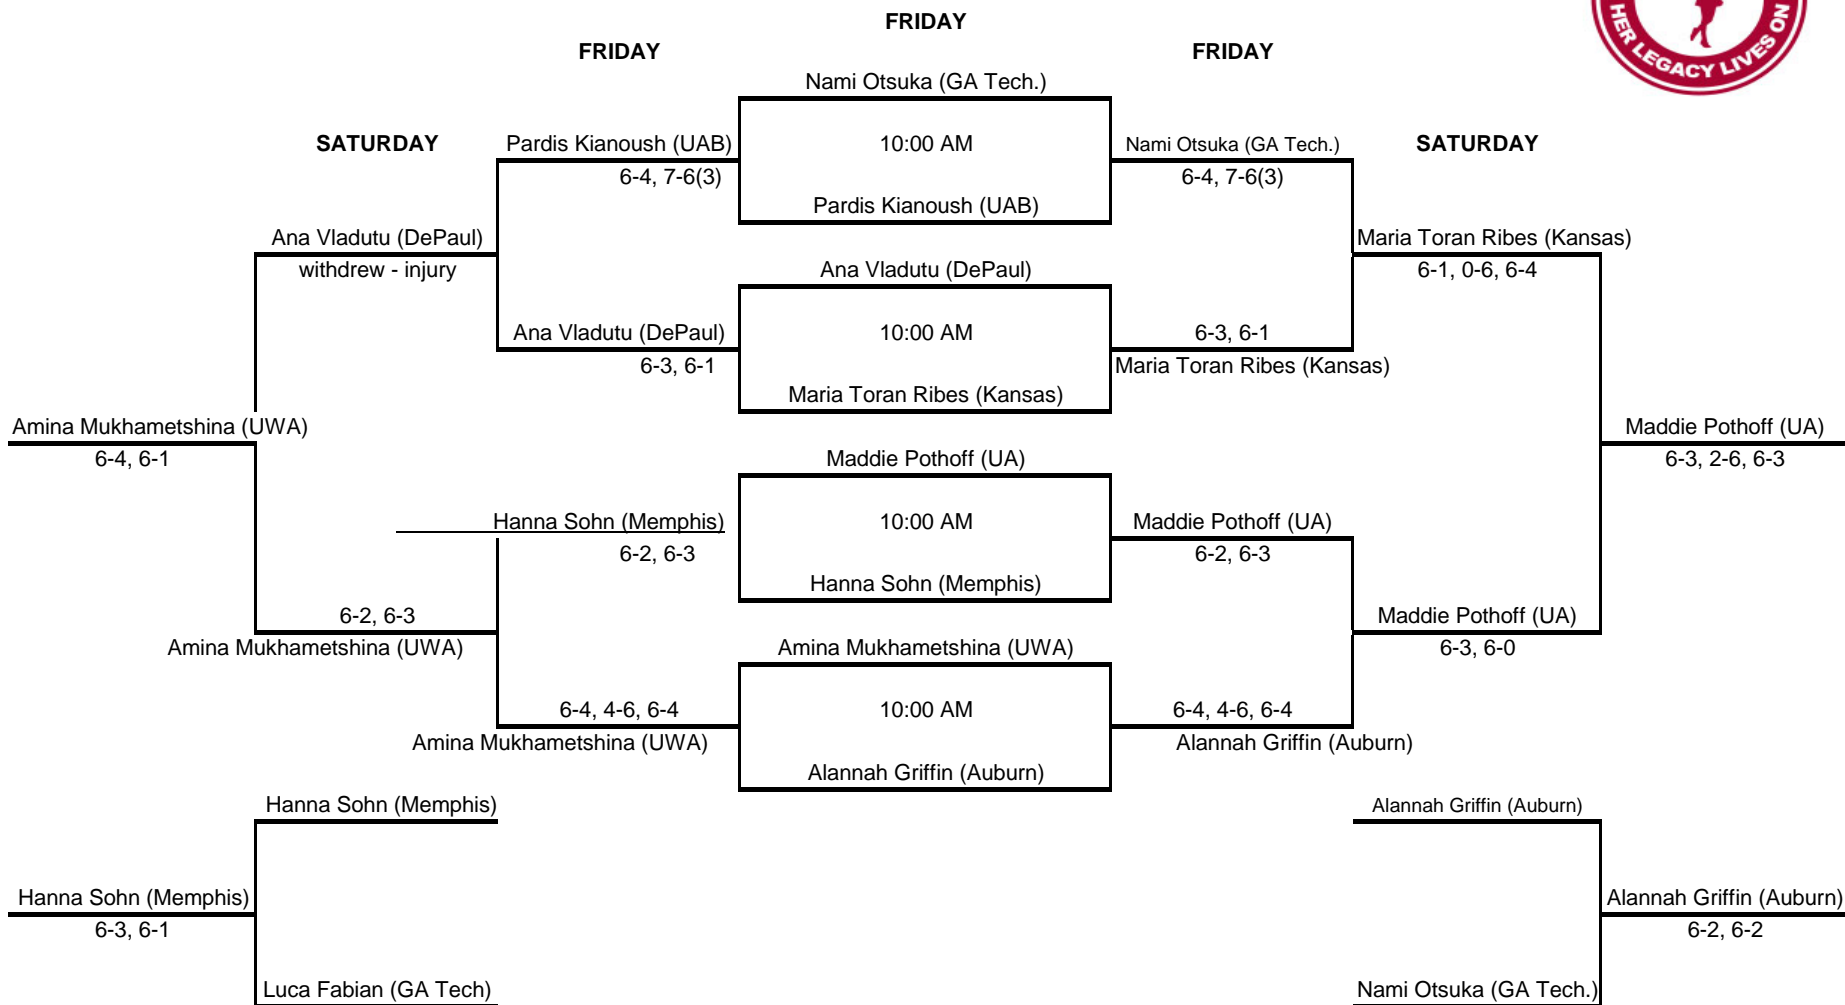

2016 Roberta Alison Fall Classic (Becca Baum Draw)

An Intercollegiate Tennis Association Sanctioned Event

Hosted by The University of Alabama (Oct. 28-29, 2016)

ITA Code: 331254