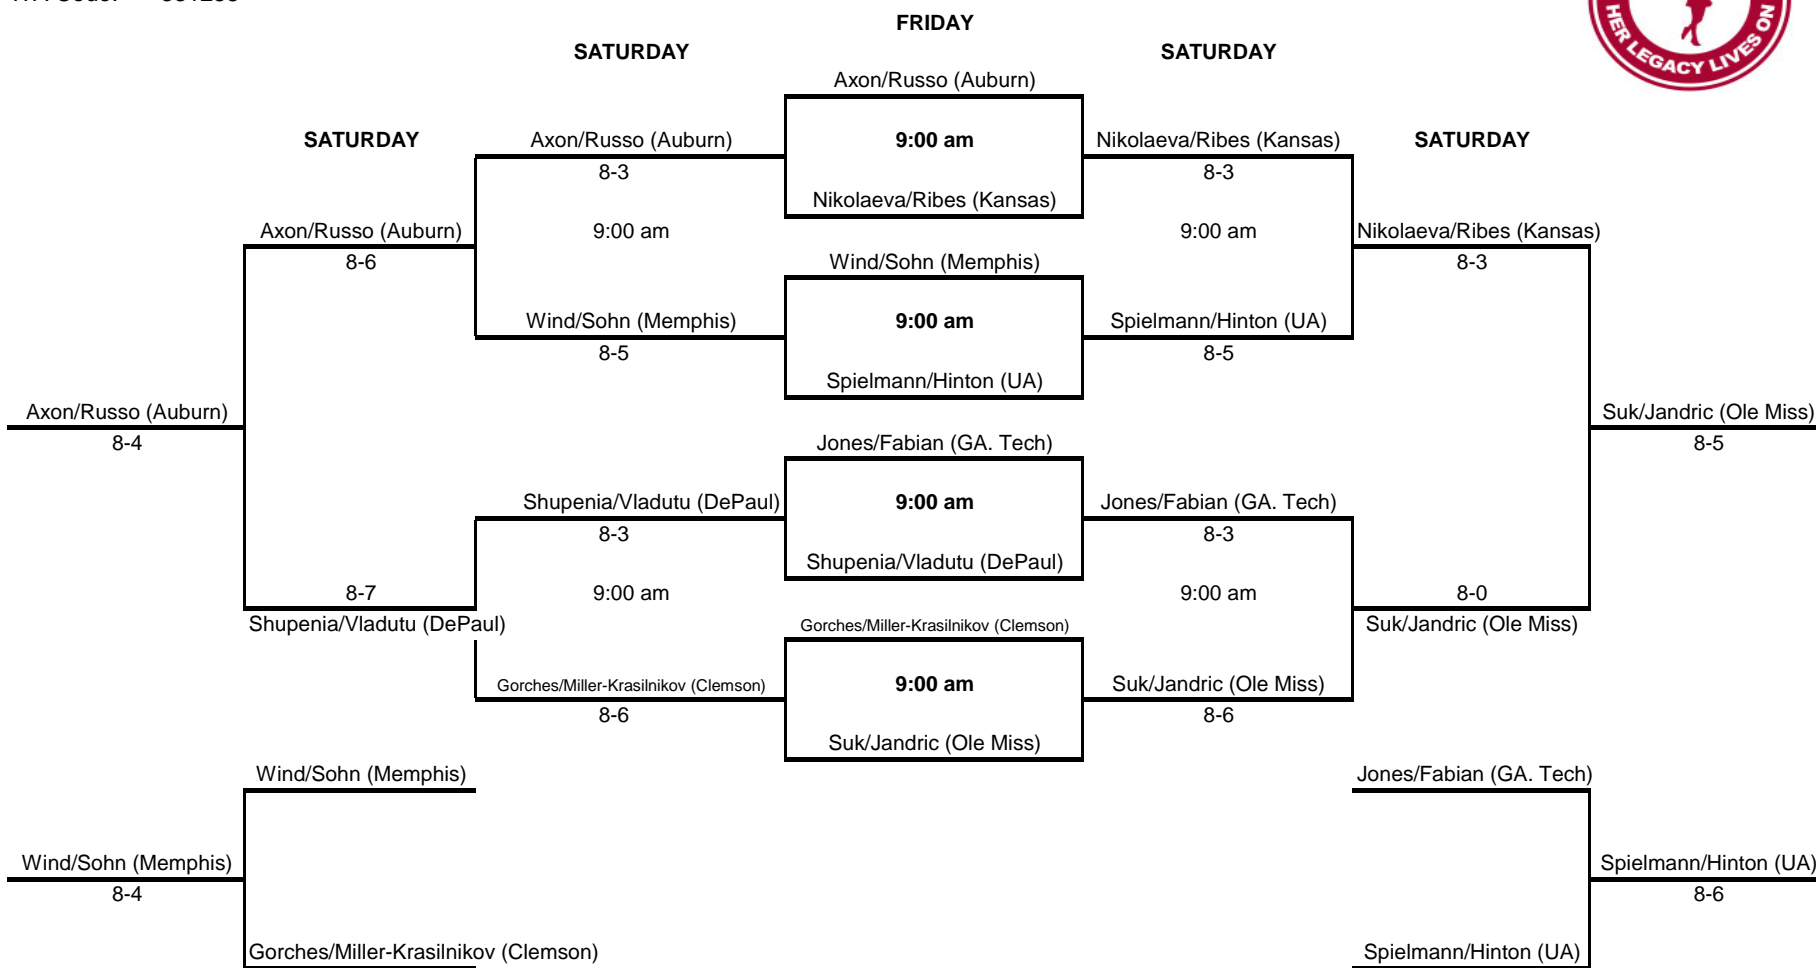

2016 Roberta Alison Fall Classic (Shelley Godwin Doubles Draw)

An Intercollegiate Tennis Association Sanctioned Event
 Hosted by The University of Alabama (Oct. 28-29, 2016)

ITA Code: 331258

2016 Roberta Alison Fall Classic (Lori Smith Doubles Draw)

An Intercollegiate Tennis Association Sanctioned Event

Hosted by The University of Alabama (Oct. 28-29, 2016)

ITA Code: 331260

2016 Roberta Alison Fall Classic (Monica Kervandjian Doubles Draw)

An Intercollegiate Tennis Association Sanctioned Event

Hosted by The University of Alabama (Oct. 28-29, 2016)

ITA Code: 331262

FRIDAY

Moreno/Thomassone (UWA)	
9:00 am	Moreno/Thomassone (UWA)
	8-4
Jennings/Kilduff (Samford)	

Peteu/Mottet (Mercer)	
9:00 am	Lackova/Curcic (Ala. St)
	8-5
Lackova/Curcic (Ala. St)	

SATURDAY

Jennings/Kilduff (Samford)	
9:00 am	Jennings/Kilduff (Samford)
	8-5
Peteu/Mottet (Mercer)	

Lackova/Curcic (Ala. St)	
9:00 am	Lackova/Curcic (Ala. St)
	8-6
Moreno/Thomassone (UWA)	

SATURDAY

Moreno/Thomassone (UWA)	
	Peteu/Mottet (Mercer)
	8-6
Peteu/Mottet (Mercer)	