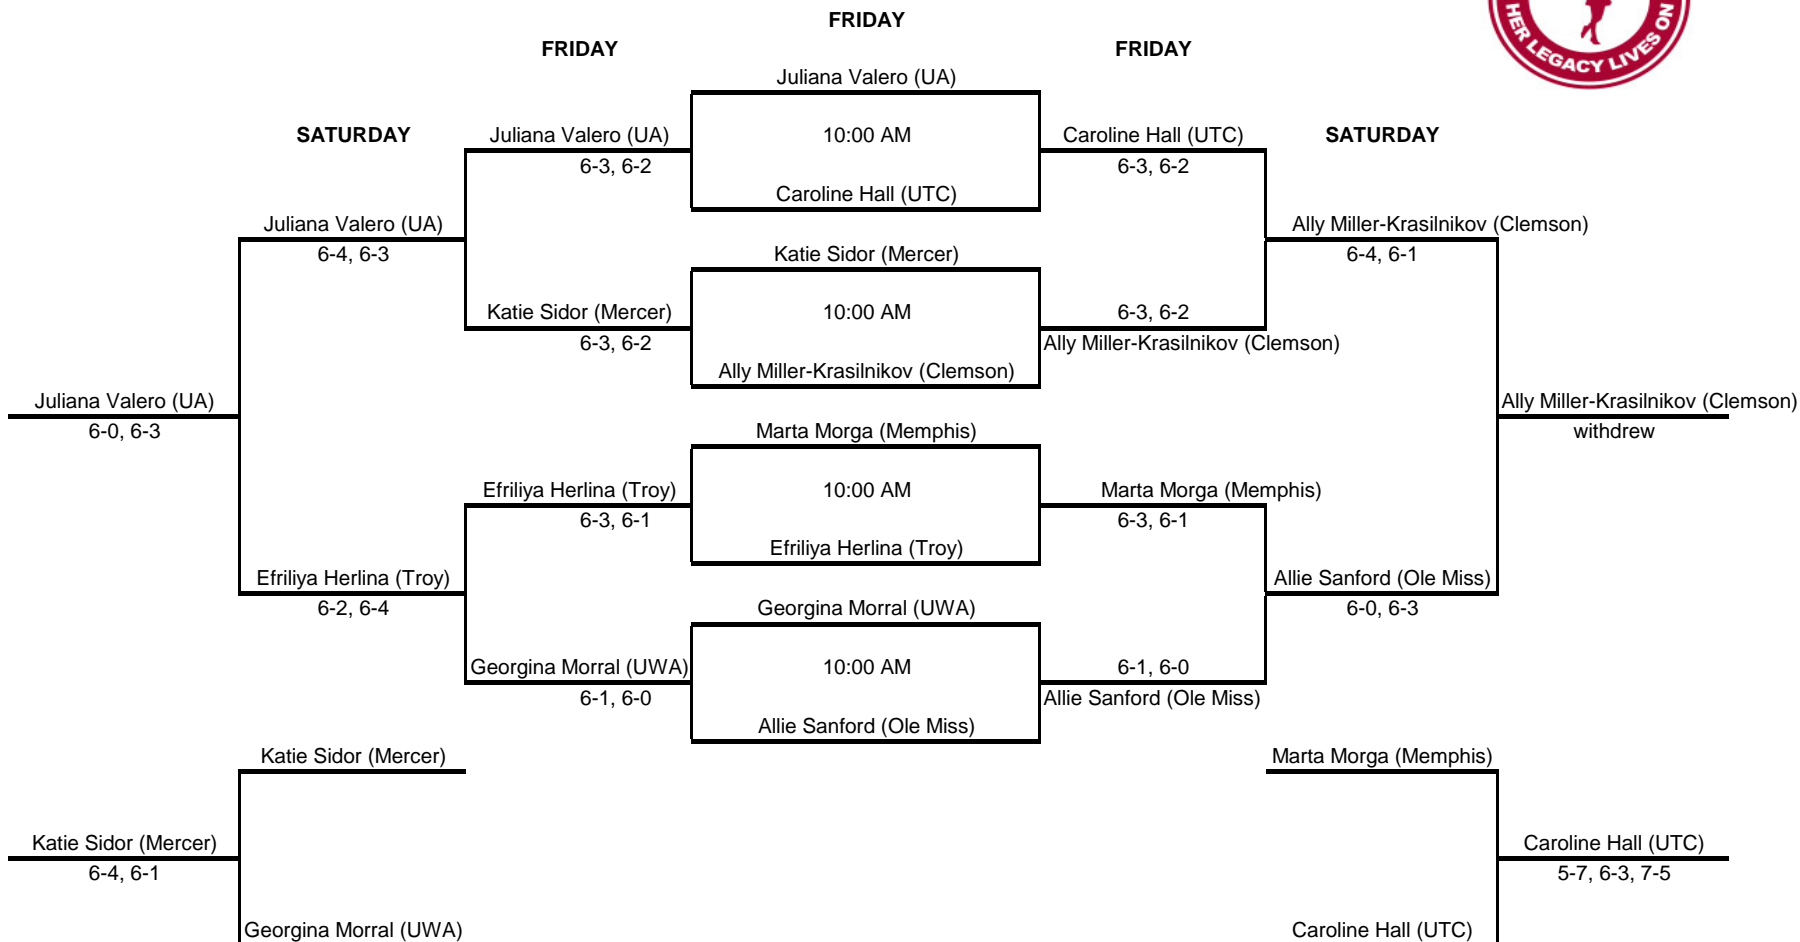

2016 Roberta Alison Fall Classic (Jenny Ketchum Draw)

An Intercollegiate Tennis Association Sanctioned Event

Hosted by The University of Alabama (Oct. 28-29, 2016)

ITA Code: 331253