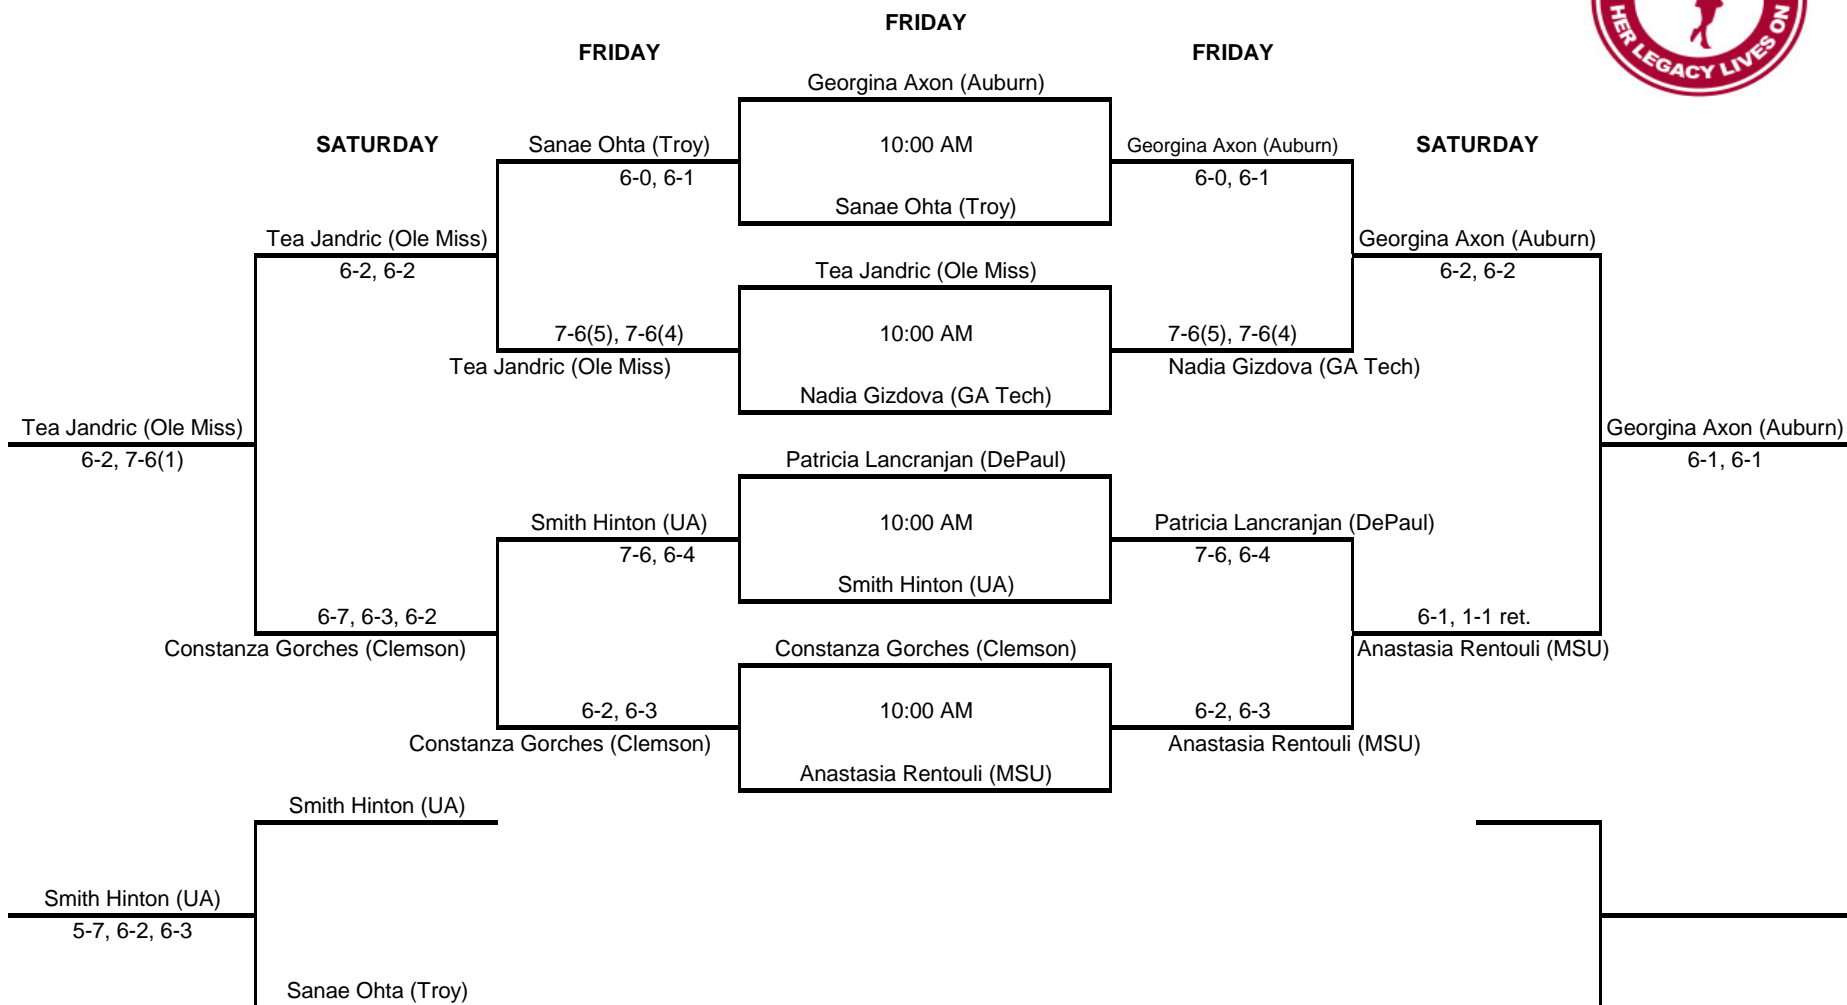

2016 Roberta Alison Fall Classic (Myke Loomis Singles Draw)

An Intercollegiate Tennis Association Sanctioned Event

Hosted by The University of Alabama (Oct. 28-29, 2016)

ITA Code: 331255