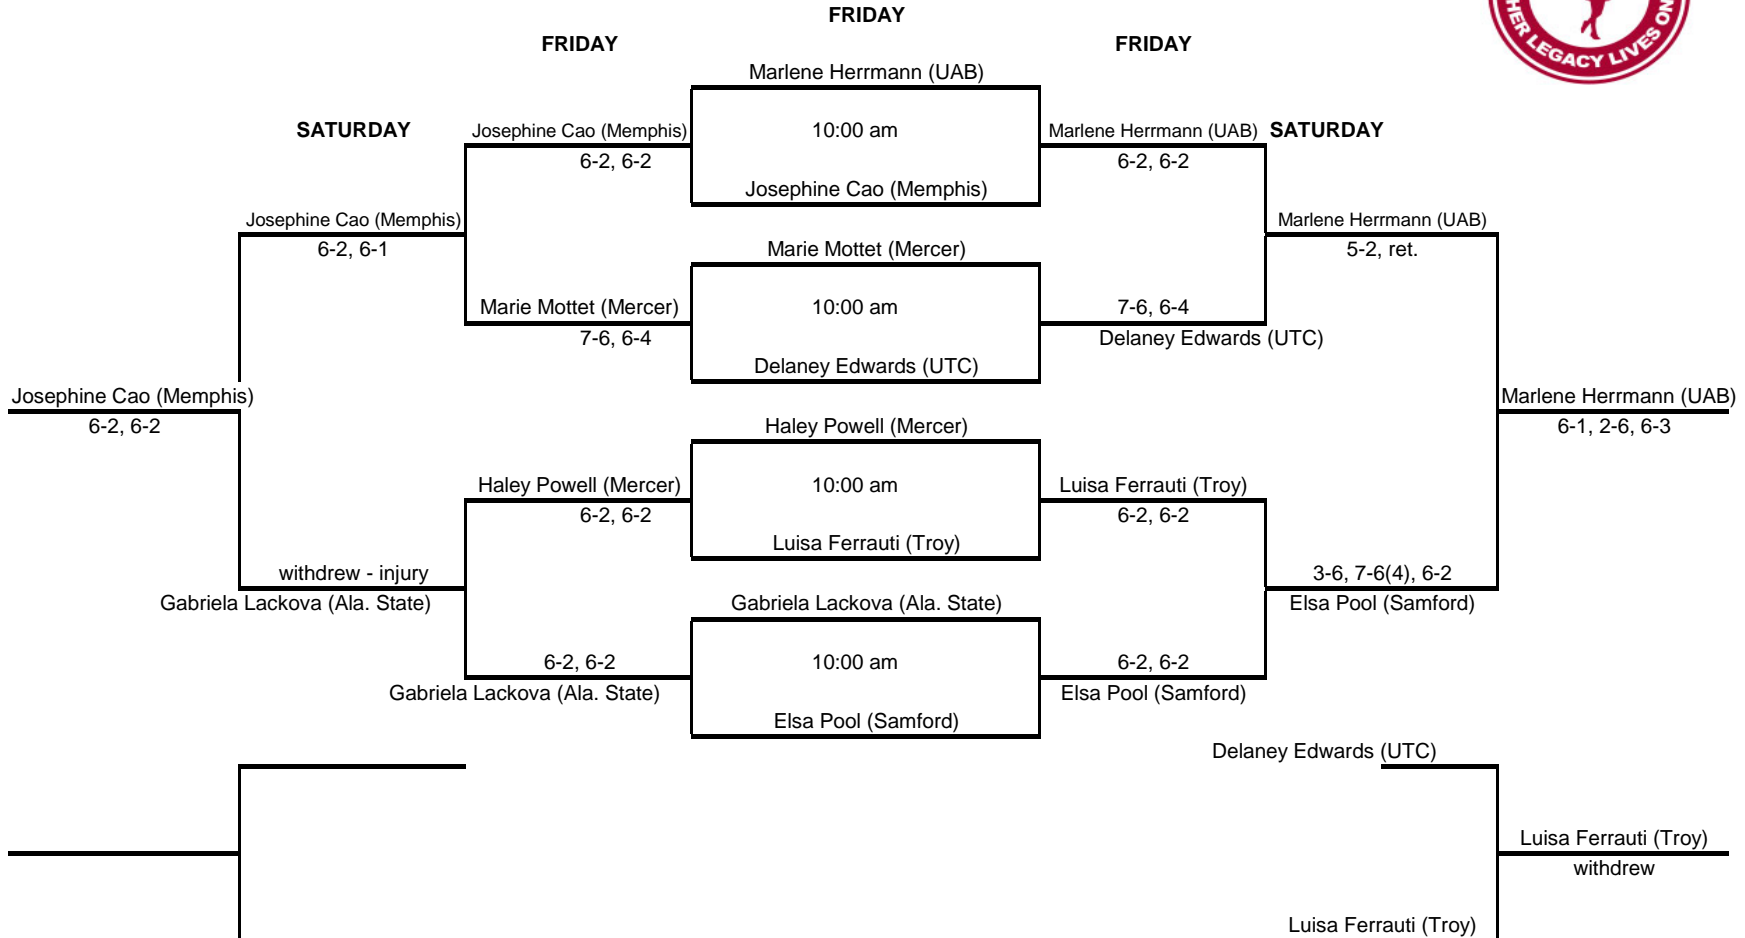

2016 Roberta Alison Fall Classic (Susan Carver Draw)
An Intercollegiate Tennis Association Sanctioned Event
Hosted by The University of Alabama (Oct. 28-29, 2016)

ITA Code: 331249