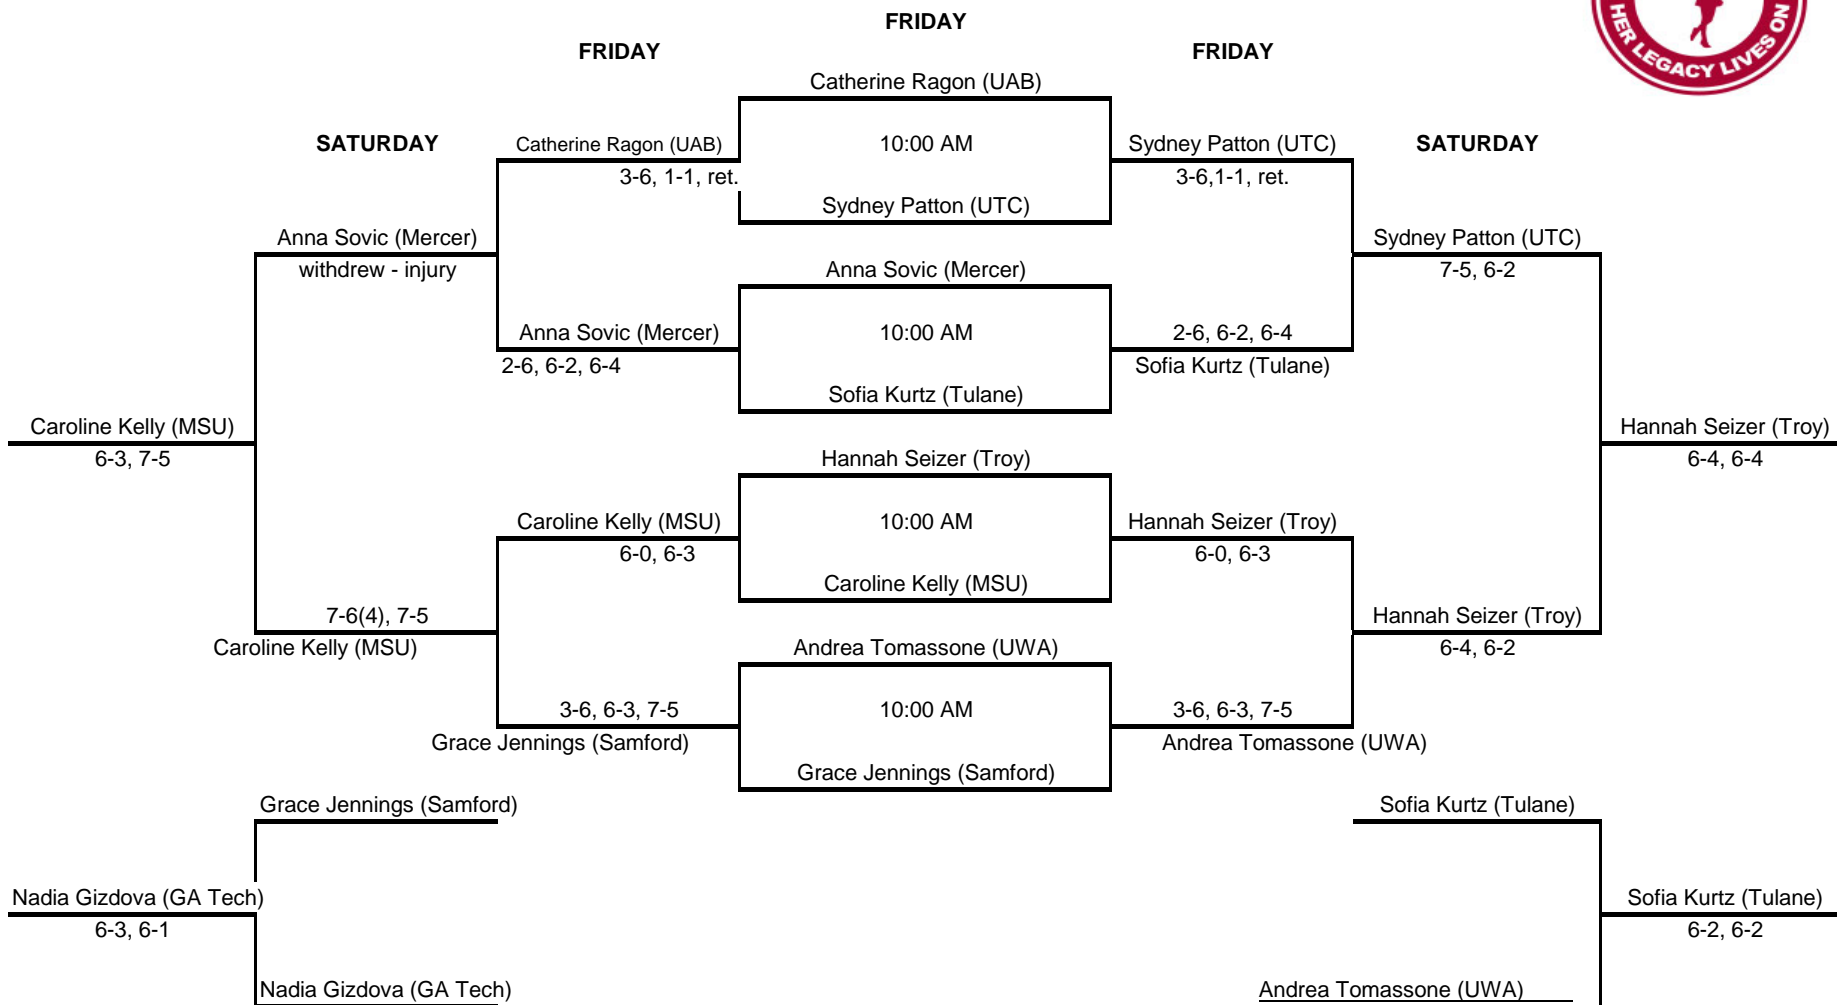

An Intercollegiate Tennis Association Sanctioned Event

Hosted by The University of Alabama (Oct. 28-29, 2016)

ITA Code: 331260

2016 Roberta Alison Fall Classic (Monica Kervandjian Doubles Draw)

An Intercollegiate Tennis Association Sanctioned Event

SATURDAY

Jennings/Kilduff (Samford)	
9:00 am	Jennings/Kilduff (Samford)
	8-5
Peteu/Mottet (Mercer)	

Lackova/Curcic (Ala. St)	
9:00 am	Lackova/Curcic (Ala. St)
	8-6
Moreno/Thomassone (UWA)	

SATURDAY

Moreno/Thomassone (UWA)	
	Peteu/Mottet (Mercer)
	8-6
Peteu/Mottet (Mercer)	

Lackova/Curcic (Ala. St)	
	Jennings/Kilduff (Samford)
	8-3
Jennings/Kilduff (Samford)	

2016 Roberta Alison Fall Classic (Susan Carver Draw)
An Intercollegiate Tennis Association Sanctioned Event
 Hosted by The University of Alabama (Oct. 28-29, 2016)

ITA Code: 331249

2016 Roberta Alison Fall Classic (Patricia Morgan Draw)

An Intercollegiate Tennis Association Sanctioned Event

Hosted by The University of Alabama (Oct. 28-29, 2016)

ITA Code: 331250

2016 Roberta Alison Fall Classic (Jenny Ketchum Draw)