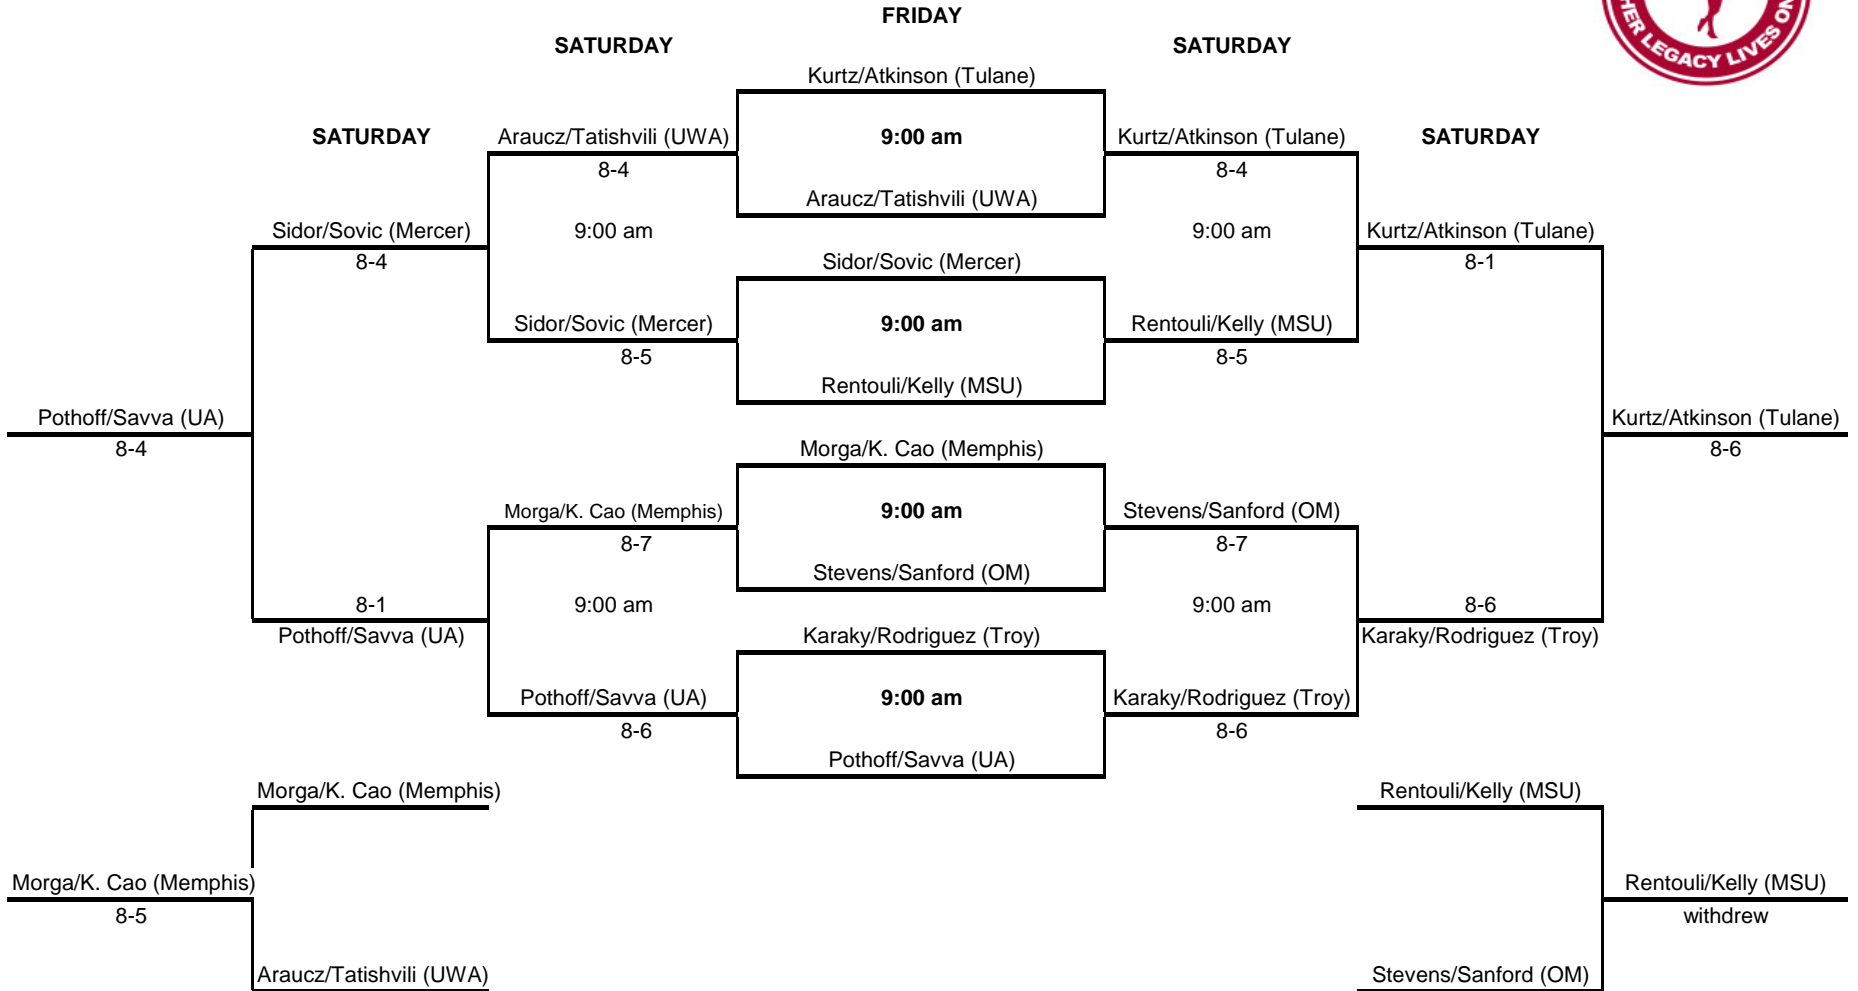

2016 Roberta Alison Fall Classic (Shelley Godwin Doubles Draw)

An Intercollegiate Tennis Association Sanctioned Event
 Hosted by The University of Alabama (Oct. 28-29, 2016)

ITA Code: 331258

2016 Roberta Alison Fall Classic (Lori Smith Doubles Draw)

An Intercollegiate Tennis Association Sanctioned Event

Hosted by The University of Alabama (Oct. 28-29, 2016)

ITA Code: 331260

2016 Roberta Alison Fall Classic (Monica Kervandjian Doubles Draw)

An Intercollegiate Tennis Association Sanctioned Event

Hosted by The University of Alabama (Oct. 28-29, 2016)

ITA Code: 331262

FRIDAY

Moreno/Thomassone (UWA)	
9:00 am	Moreno/Thomassone (UWA)
	8-4
Jennings/Kilduff (Samford)	

Peteu/Mottet (Mercer)	
9:00 am	Lackova/Curcic (Ala. St)
	8-5
Lackova/Curcic (Ala. St)	