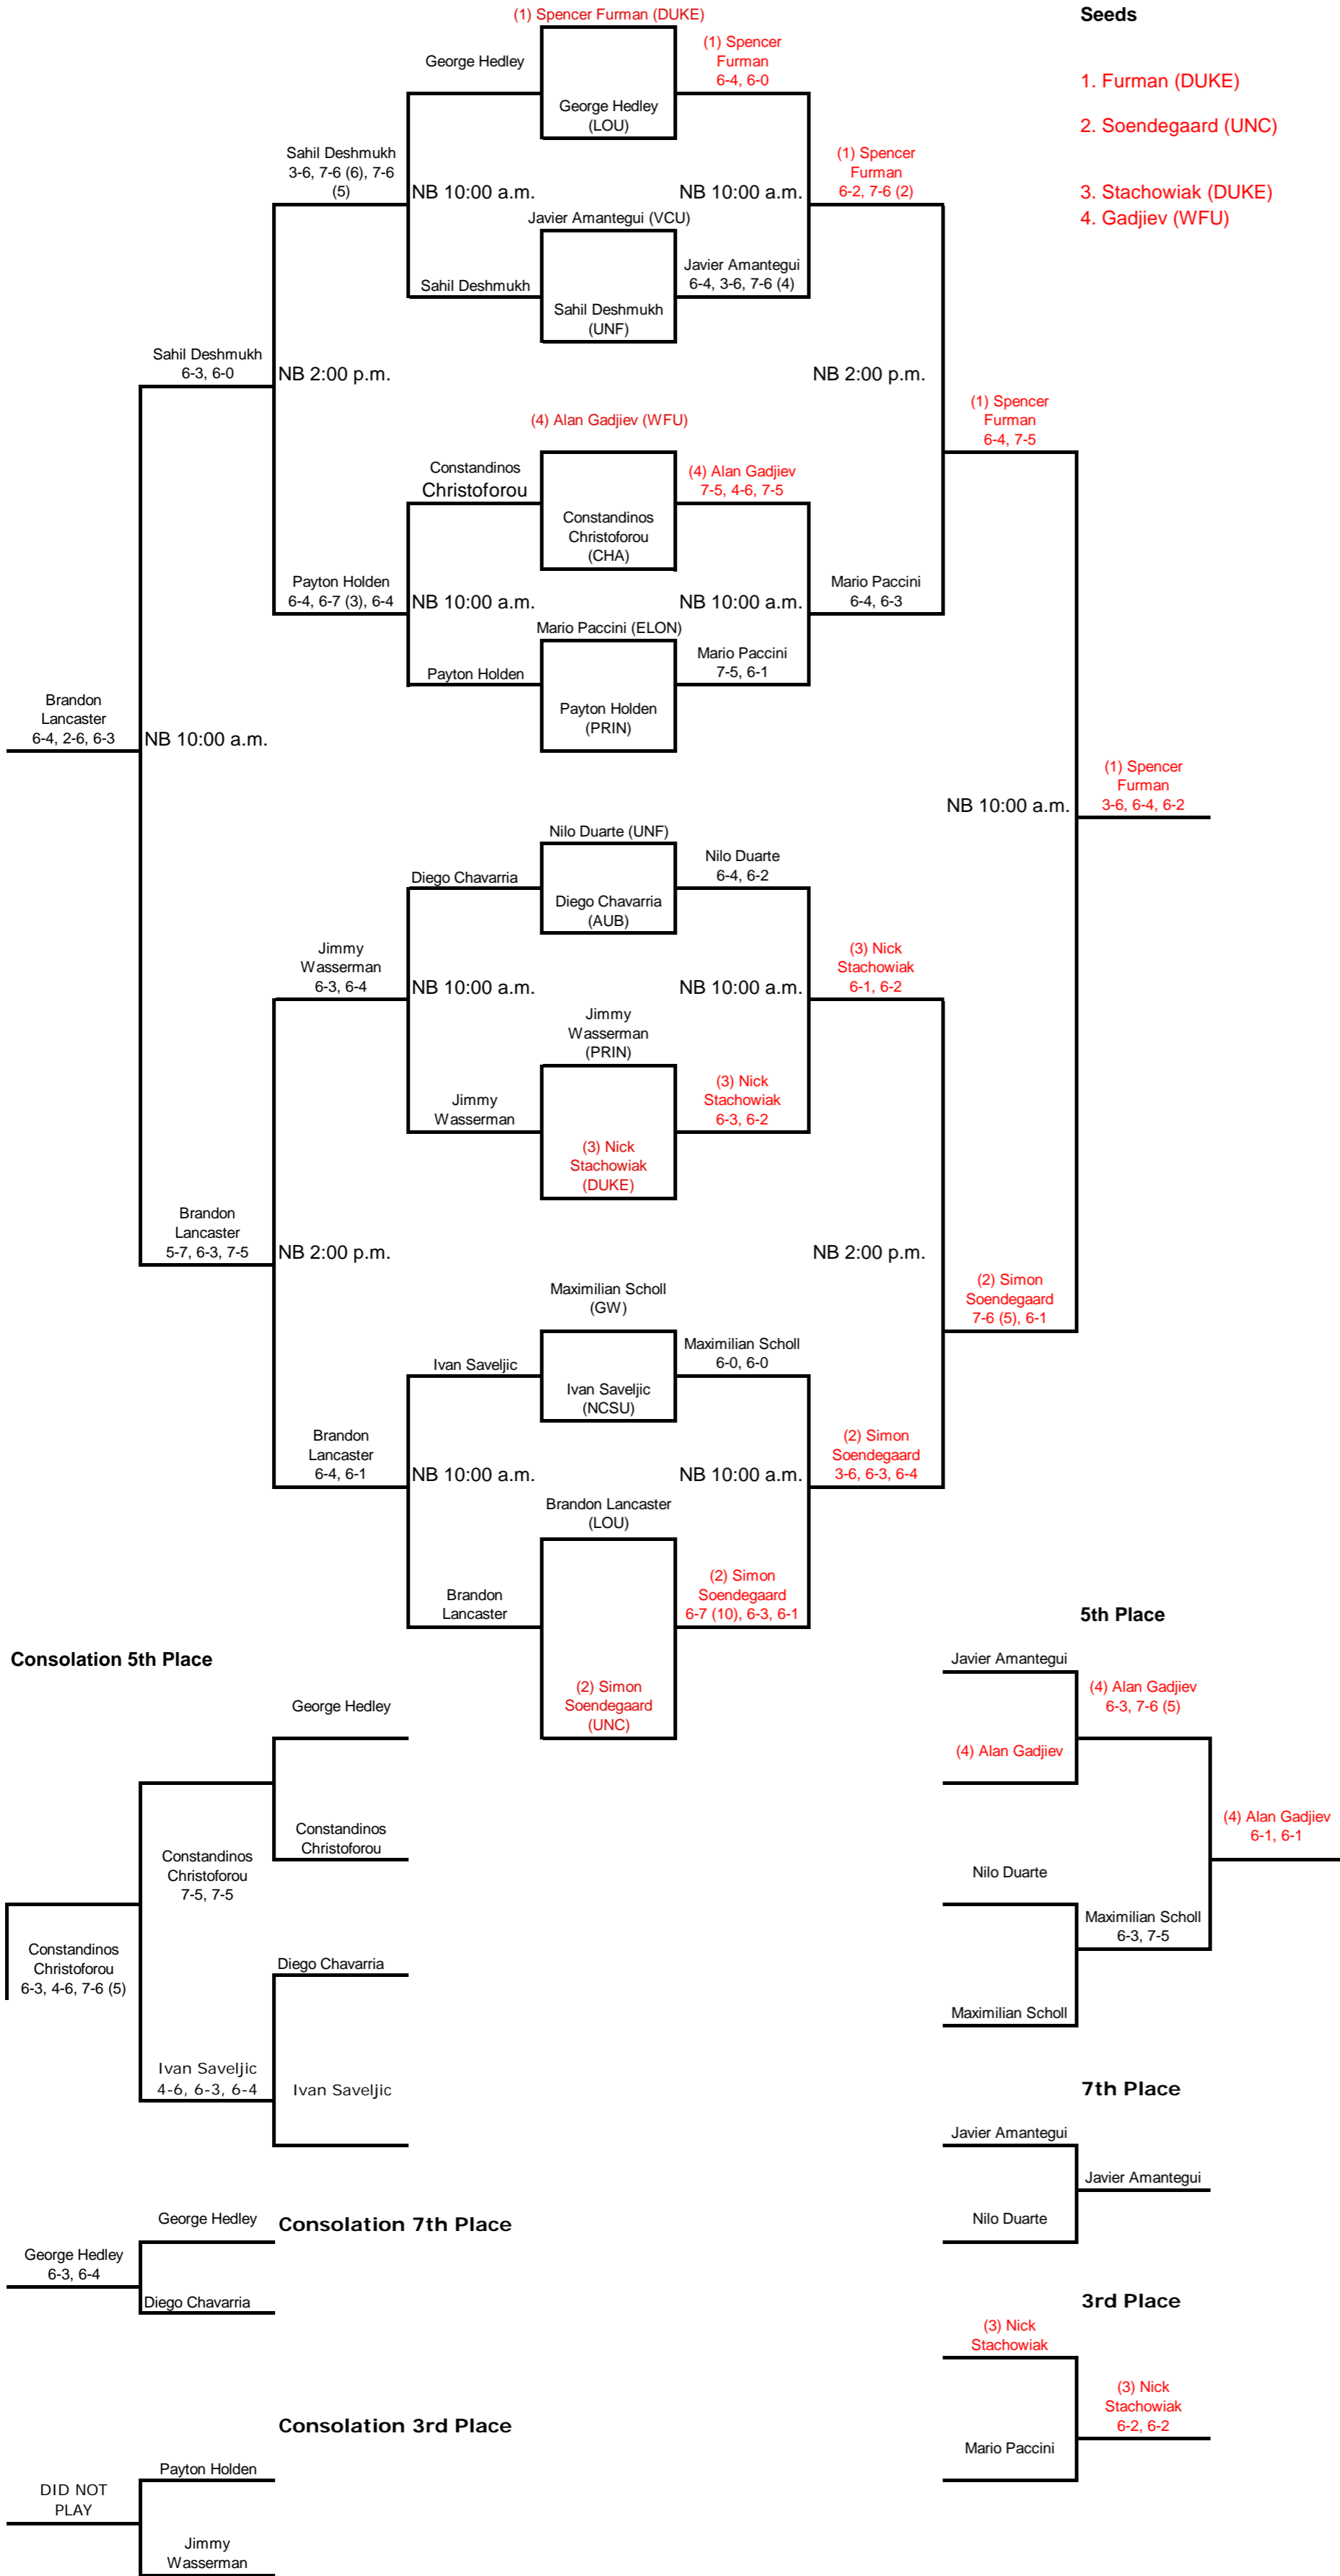

A1 First Round Singles Will Not Begin Before 1:30 p.m.

A2 First Round Matches Will Not Begin Before 1:30 p.m.

**Seeds**

- 1. Sarrasague (Elon)
- 2. Mateas (DUKE)
- 3. Peck (UNC)

B First Round Matches Will Not Begin Before 1:30 p.m.