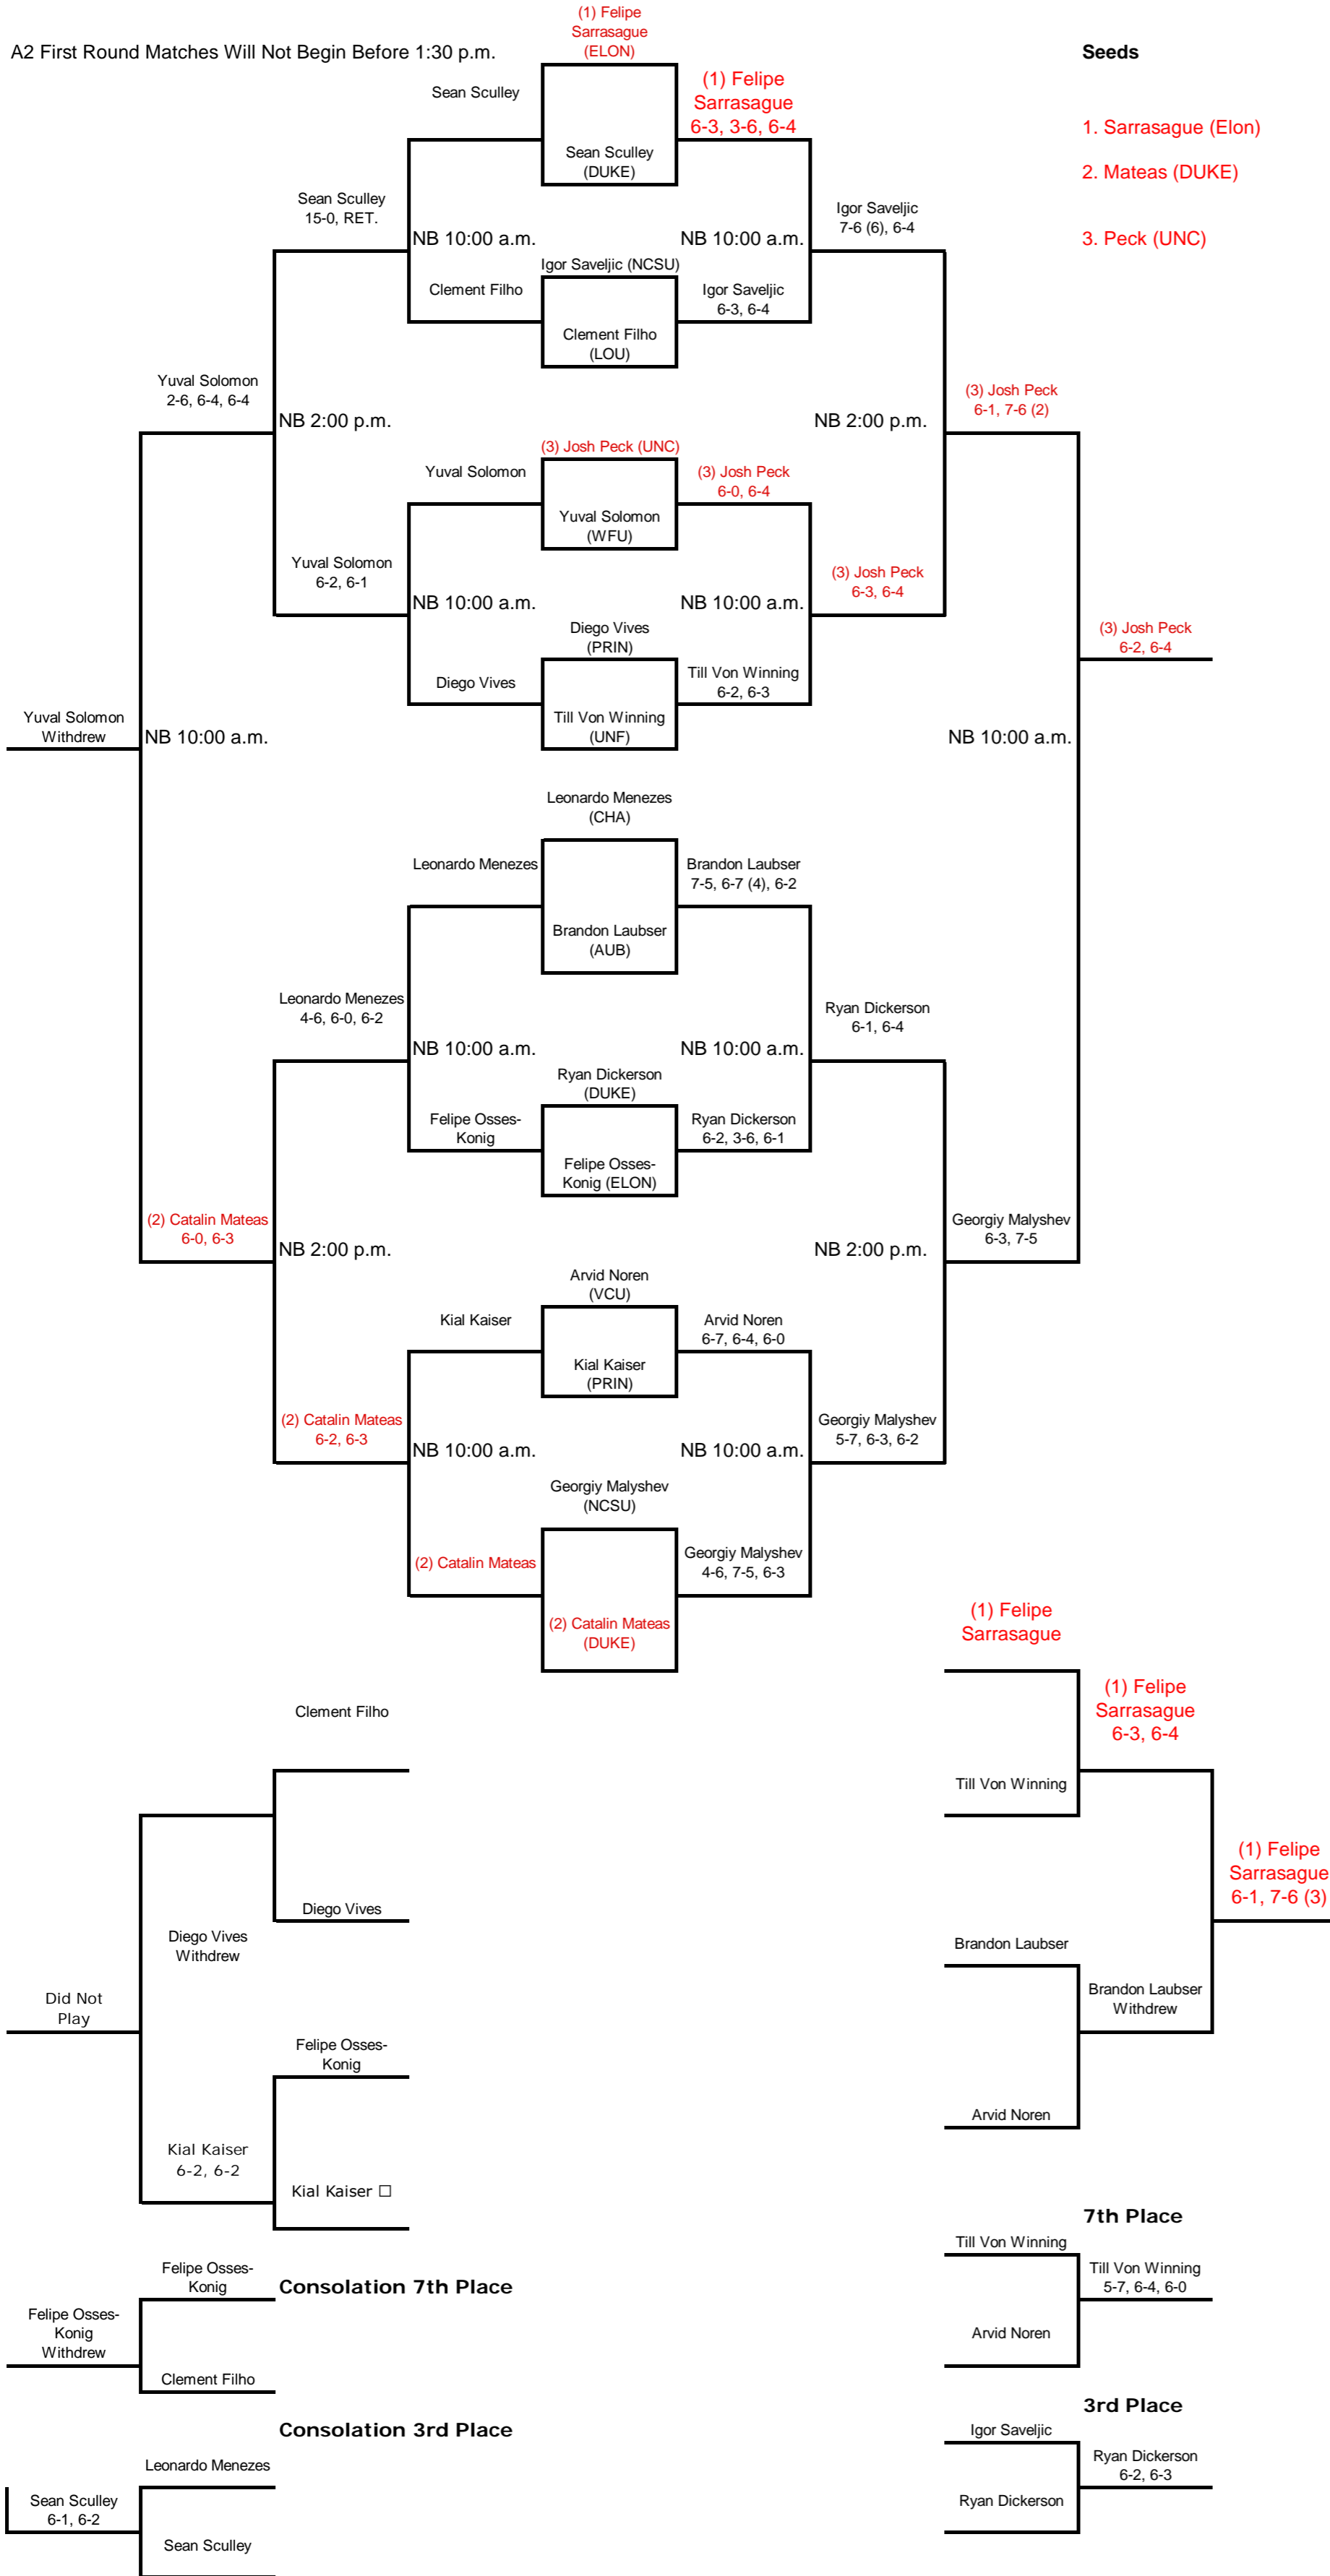

A1 First Round Singles Will Not Begin Before 1:30 p.m.

A2 First Round Matches Will Not Begin Before 1:30 p.m.

**Seeds**

- 1. Sarrasague (Elon)
- 2. Mateas (DUKE)
- 3. Peck (UNC)

B First Round Matches Will Not Begin Before 1:30 p.m.