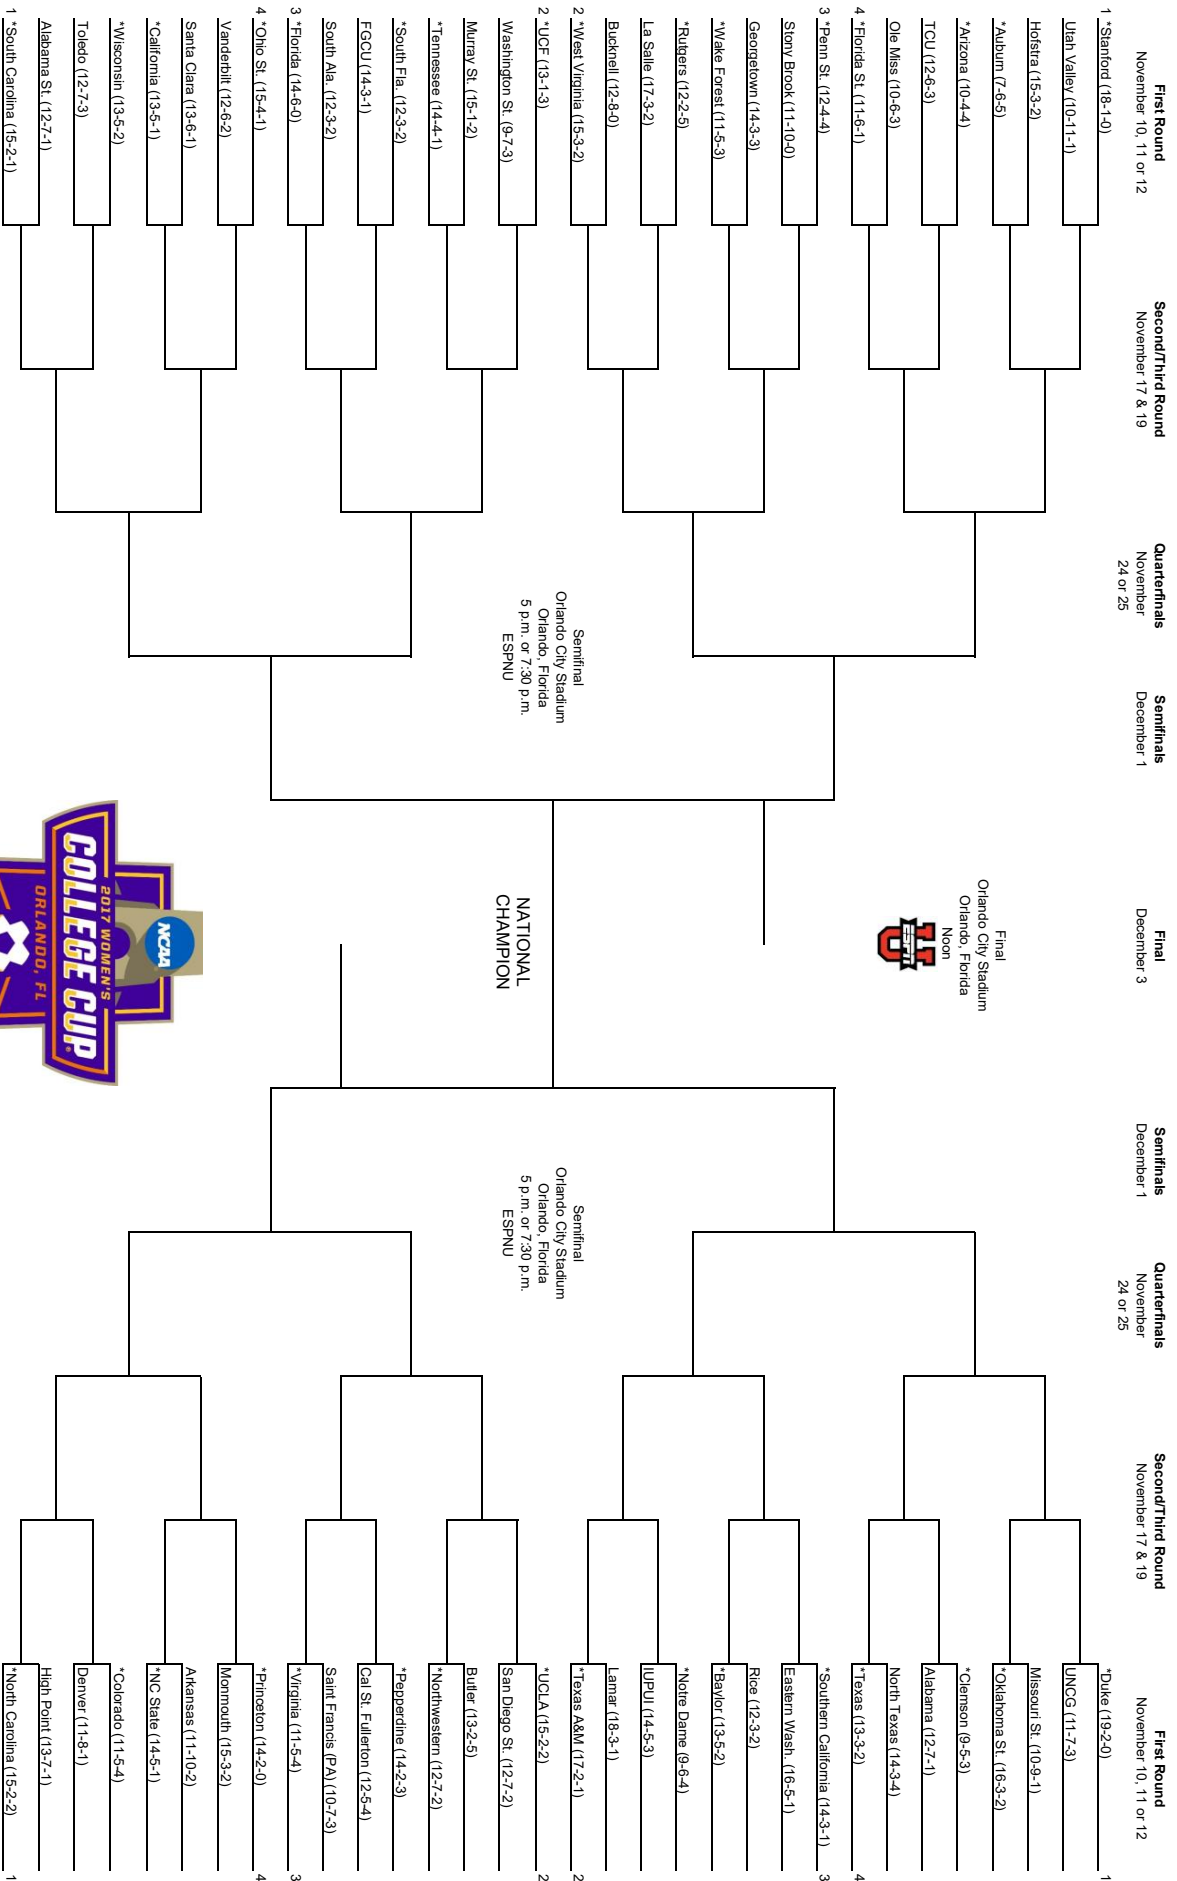

**DIVISION I WOMEN'S
SOCCER CHAMPIONSHIP**

*Host institution for preliminary round games.
All game times are Eastern Standard time.
Order of semifinal games determined after quarterfinal round games are completed.
Second semifinal game will begin 45 minutes after conclusion of first game.

© 2017 National Collegiate Athletic Association. No commercial use without the NCAA's written permission.
The NCAA opposes all forms of sports wagering.