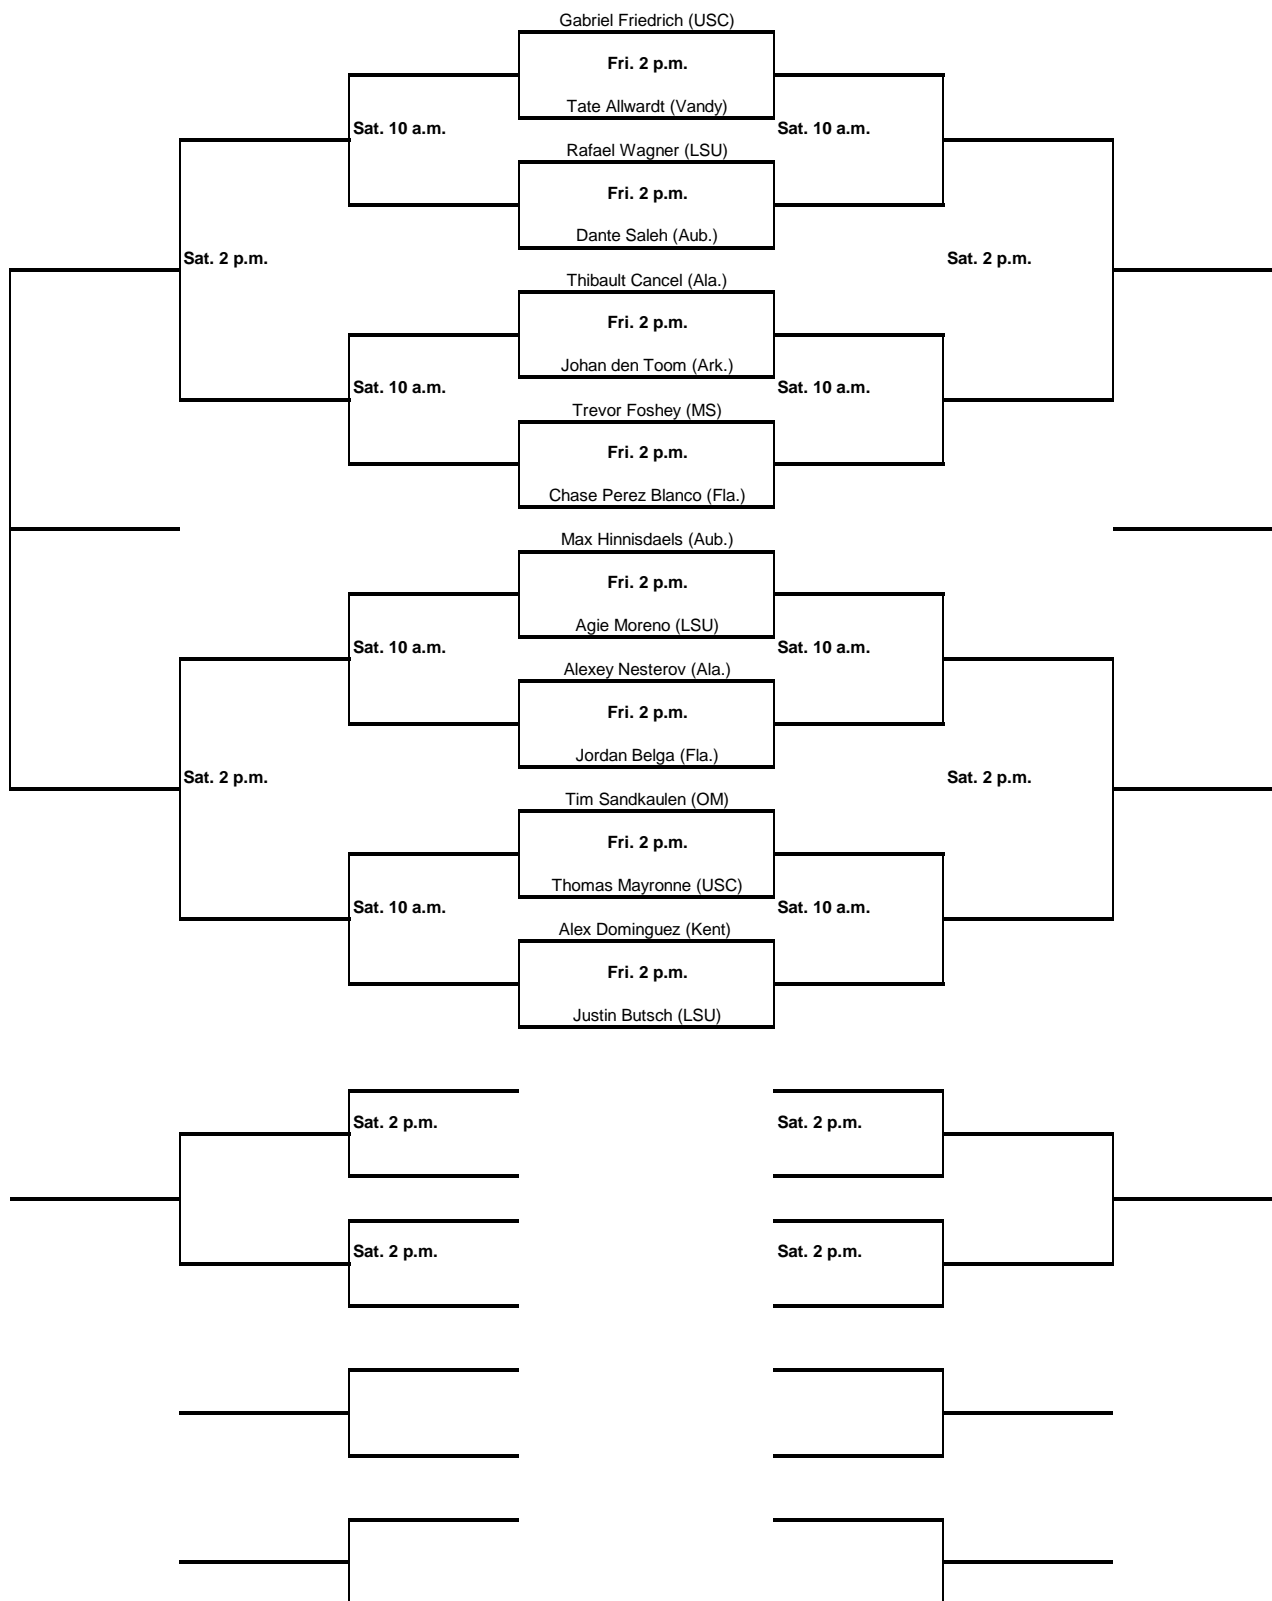

SEC Coaches Classic Presented By Hampton Inn By Hilton

An Intercollegiate Tennis Association Sanctioned Event
Hosted by The University of Alabama (Nov. 4-6, 2016)

ITA Code: 331201

Francisco Rodriguez Draw