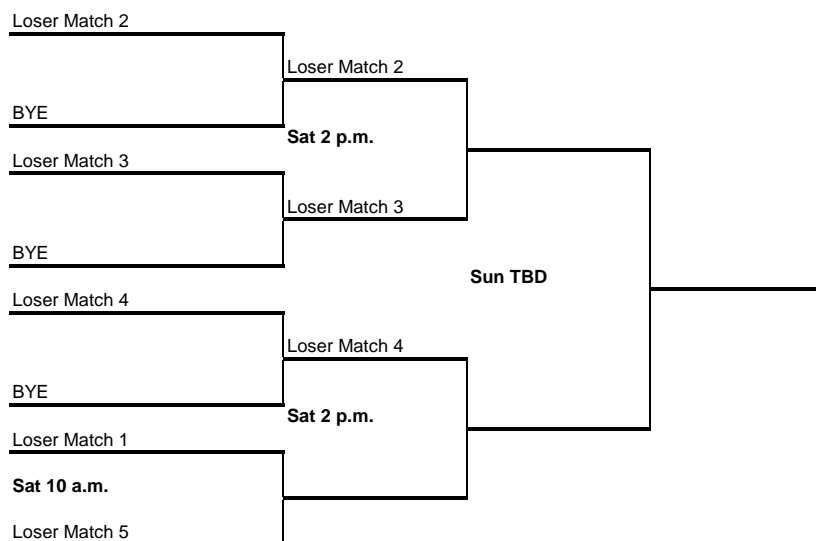

SEC Coaches Classic Presented By Hampton Inn By Hilton

An Intercollegiate Tennis Association Sanctioned Event
Hosted by The University of Alabama (Nov. 4-6, 2016)

ITA Code: 331202

JOHN STIMPSON MAIN DRAW

JOHN STIMPSON CONSOLATION DRAW

SEC Coaches Classic Presented By Hampton Inn By Hilton

An Intercollegiate Tennis Association Sanctioned Event
Hosted by The University of Alabama (Nov. 4-6, 2016)

ITA Code: 331200

Jeff Robinson Draw

SEC Coaches Classic Presented By Hampton Inn By Hilton

An Intercollegiate Tennis Association Sanctioned Event
Hosted by The University of Alabama (Nov. 4-6, 2016)

ITA Code: 331201

Francisco Rodriguez Draw