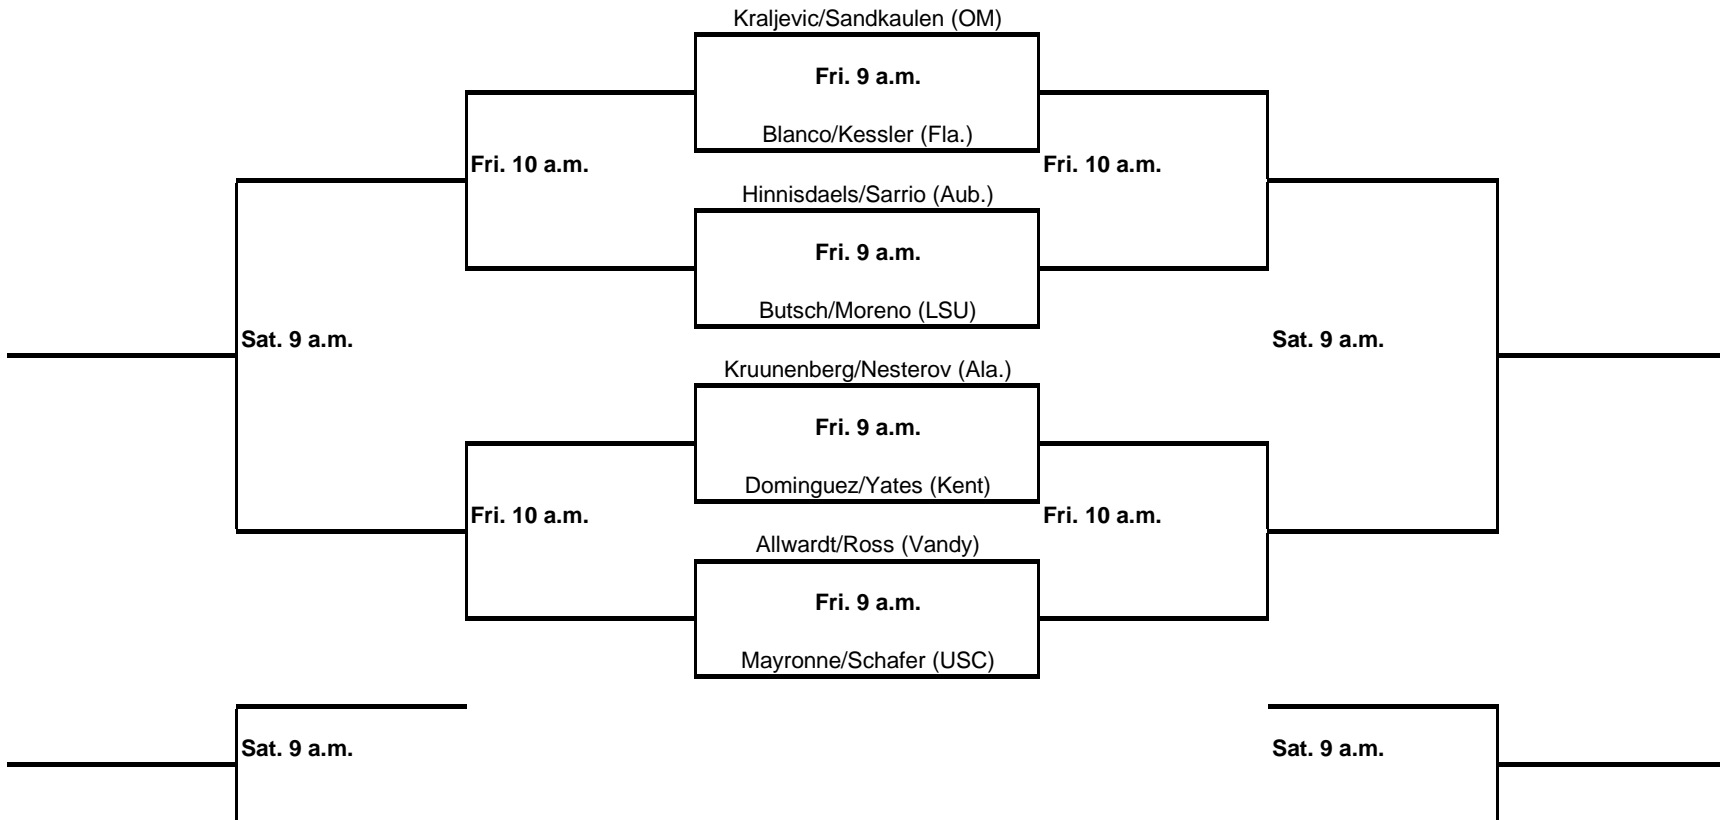

SEC Coaches Classic Presented By Hampton Inn By Hilton

An Intercollegiate Tennis Association Sanctioned Event
Hosted by The University of Alabama (Nov. 4-6, 2016)

ITA Code: 331204

Andy Solis Draw

SEC Coaches Classic Presented By Hampton Inn By Hilton

Presented by Hampton Inn by Hilton
Hosted by The University of Alabama (Nov. 4-6)

ITA Code: 331205

Greg Hahn Draw

ROUND 1

Fri. 9 a.m	1	Samardzic/Wagner (LSU)	_____
	2	Huertas/Saleh (Aub.)	
Fri. 9 a.m.	3	Den Toom/Terrell (Ark.)	_____
	4	Brewer/Cancel (Ala.)	

ROUND 2

Fri. 10 a.m.	1	Samardzic/Wagner (LSU)	_____
	2	Den Toom/Terrell (Ark.)	
Fri. 10 a.m.	3	Brewer/Cancel (Ala.)	_____
	4	Huertas/Saleh (Aub.)	

ROUND 3

Sat. 9 a.m.	1	Sanardzic/Wagner (LSU)	_____
	2	Brewer/Cancel (Ala.)	
Sat. 9 a.m.	3	Huertas/Saleh (Aub.)	_____
	4	Den Toom/Terrell (Ark.)