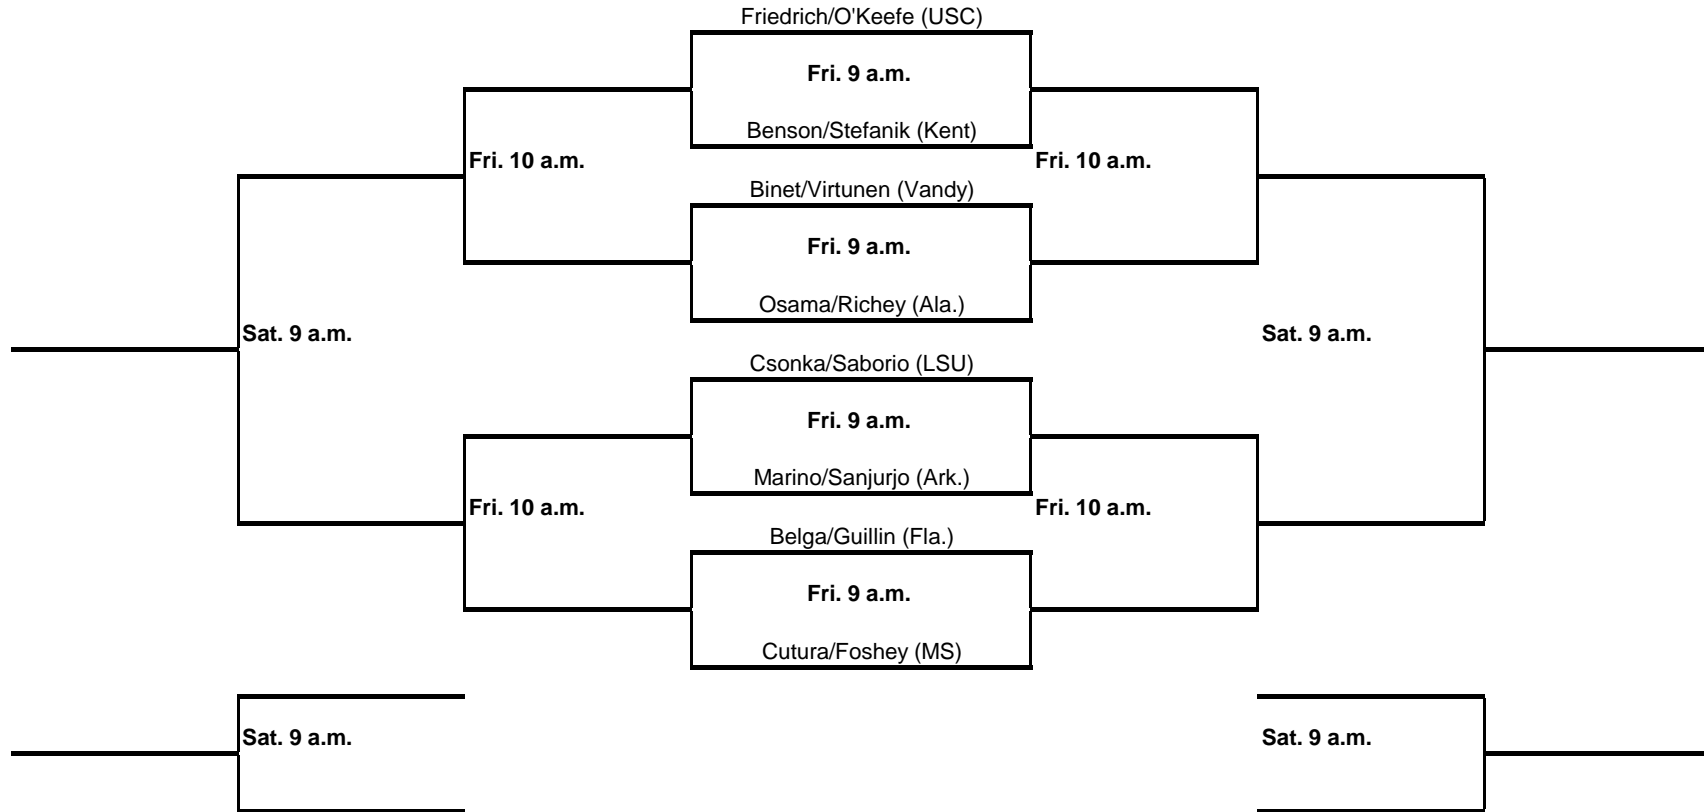

SEC Coaches Classic Presented By Hampton Inn By Hilton

An Intercollegiate Tennis Association Sanctioned Event
Hosted by The University of Alabama (Nov. 4-6, 2016)

ITA Codes: 331203

Ellis Ferreira Draw