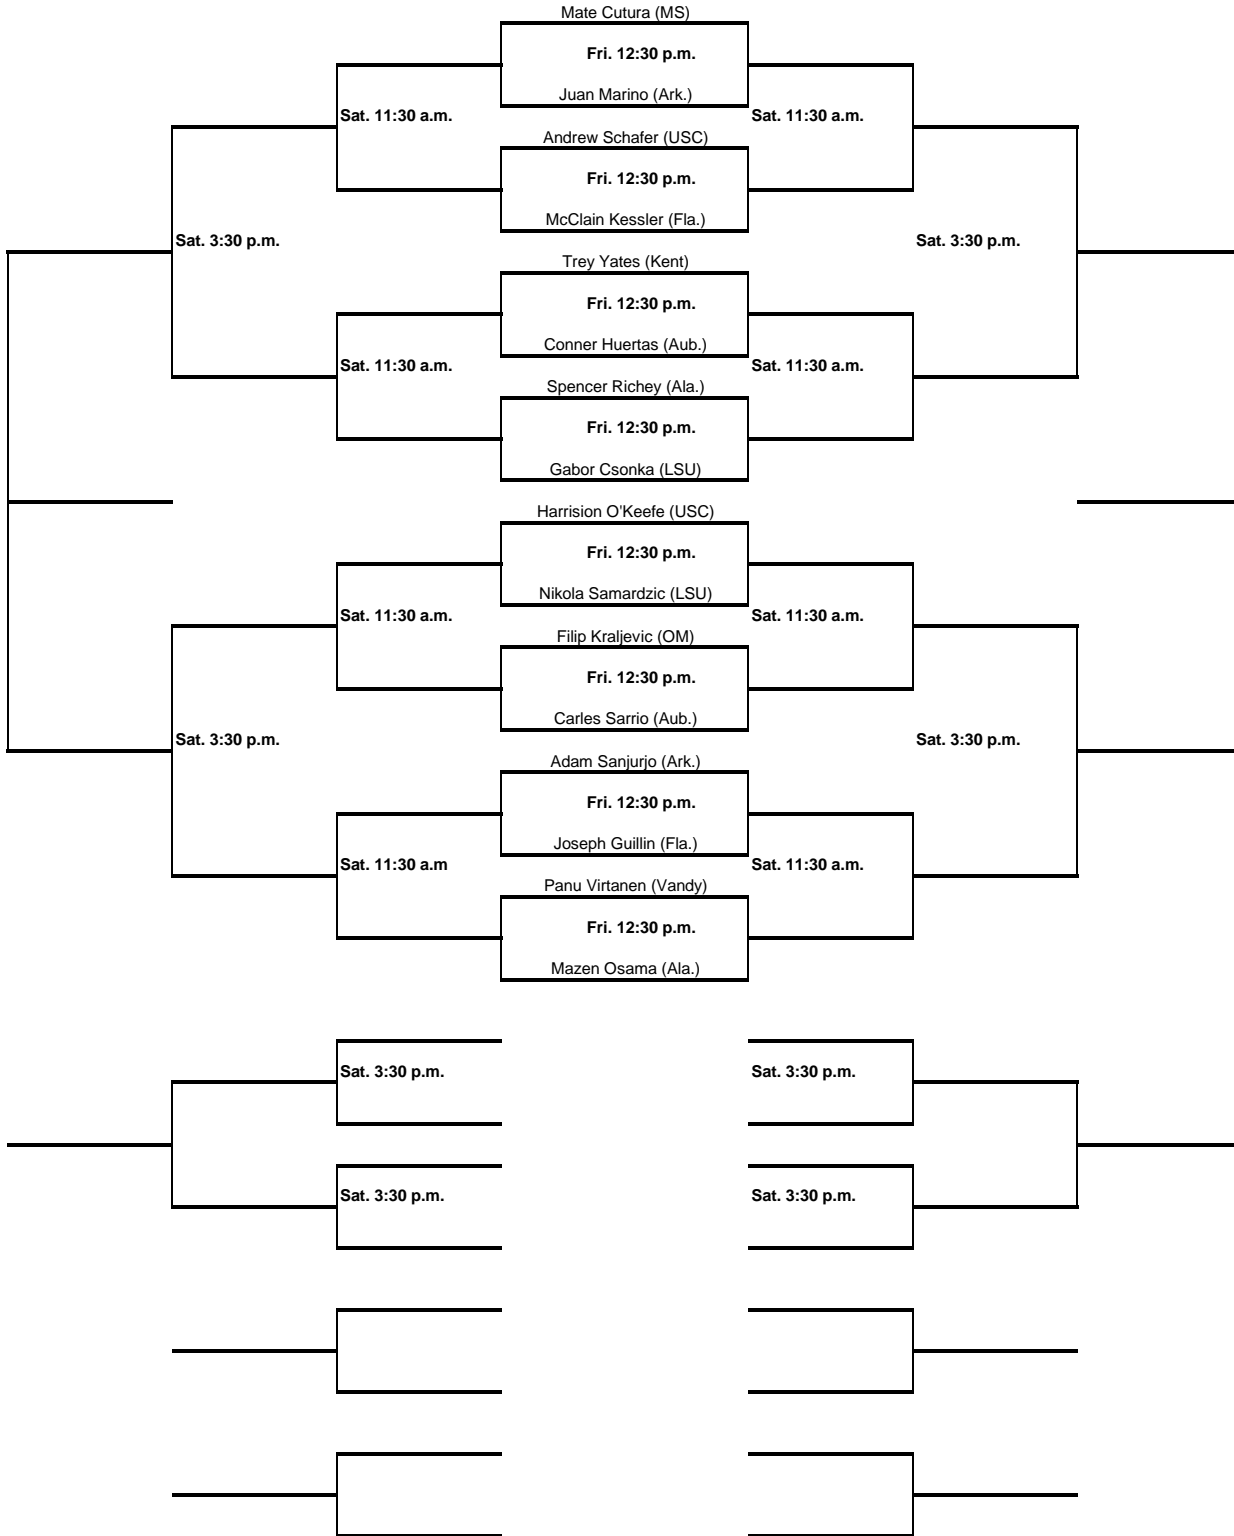

SEC Coaches Classic Presented By Hampton Inn By Hilton

An Intercollegiate Tennis Association Sanctioned Event
Hosted by The University of Alabama (Nov. 4-6, 2016)

ITA Code: 331200

Jeff Robinson Draw