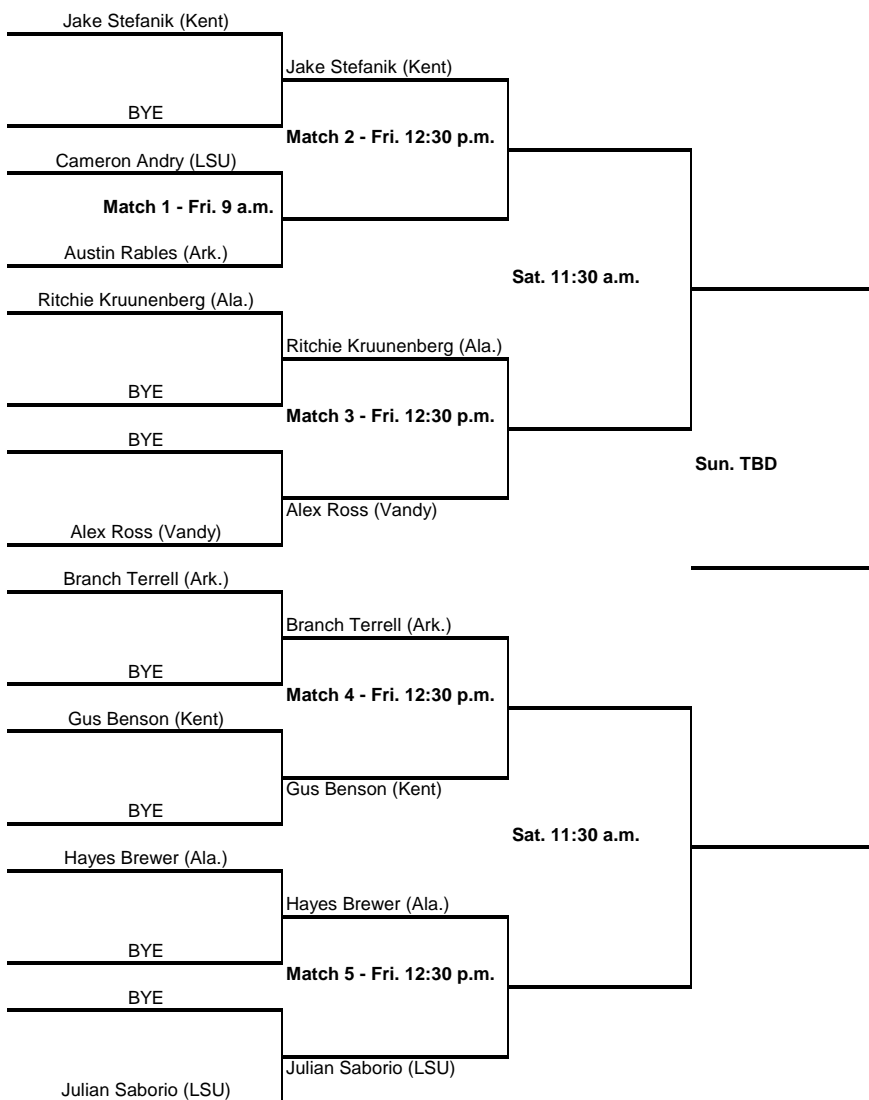

SEC Coaches Classic Presented By Hampton Inn By Hilton

An Intercollegiate Tennis Association Sanctioned Event
Hosted by The University of Alabama (Nov. 4-6, 2016)

ITA Code: 331202

JOHN STIMPSON MAIN DRAW