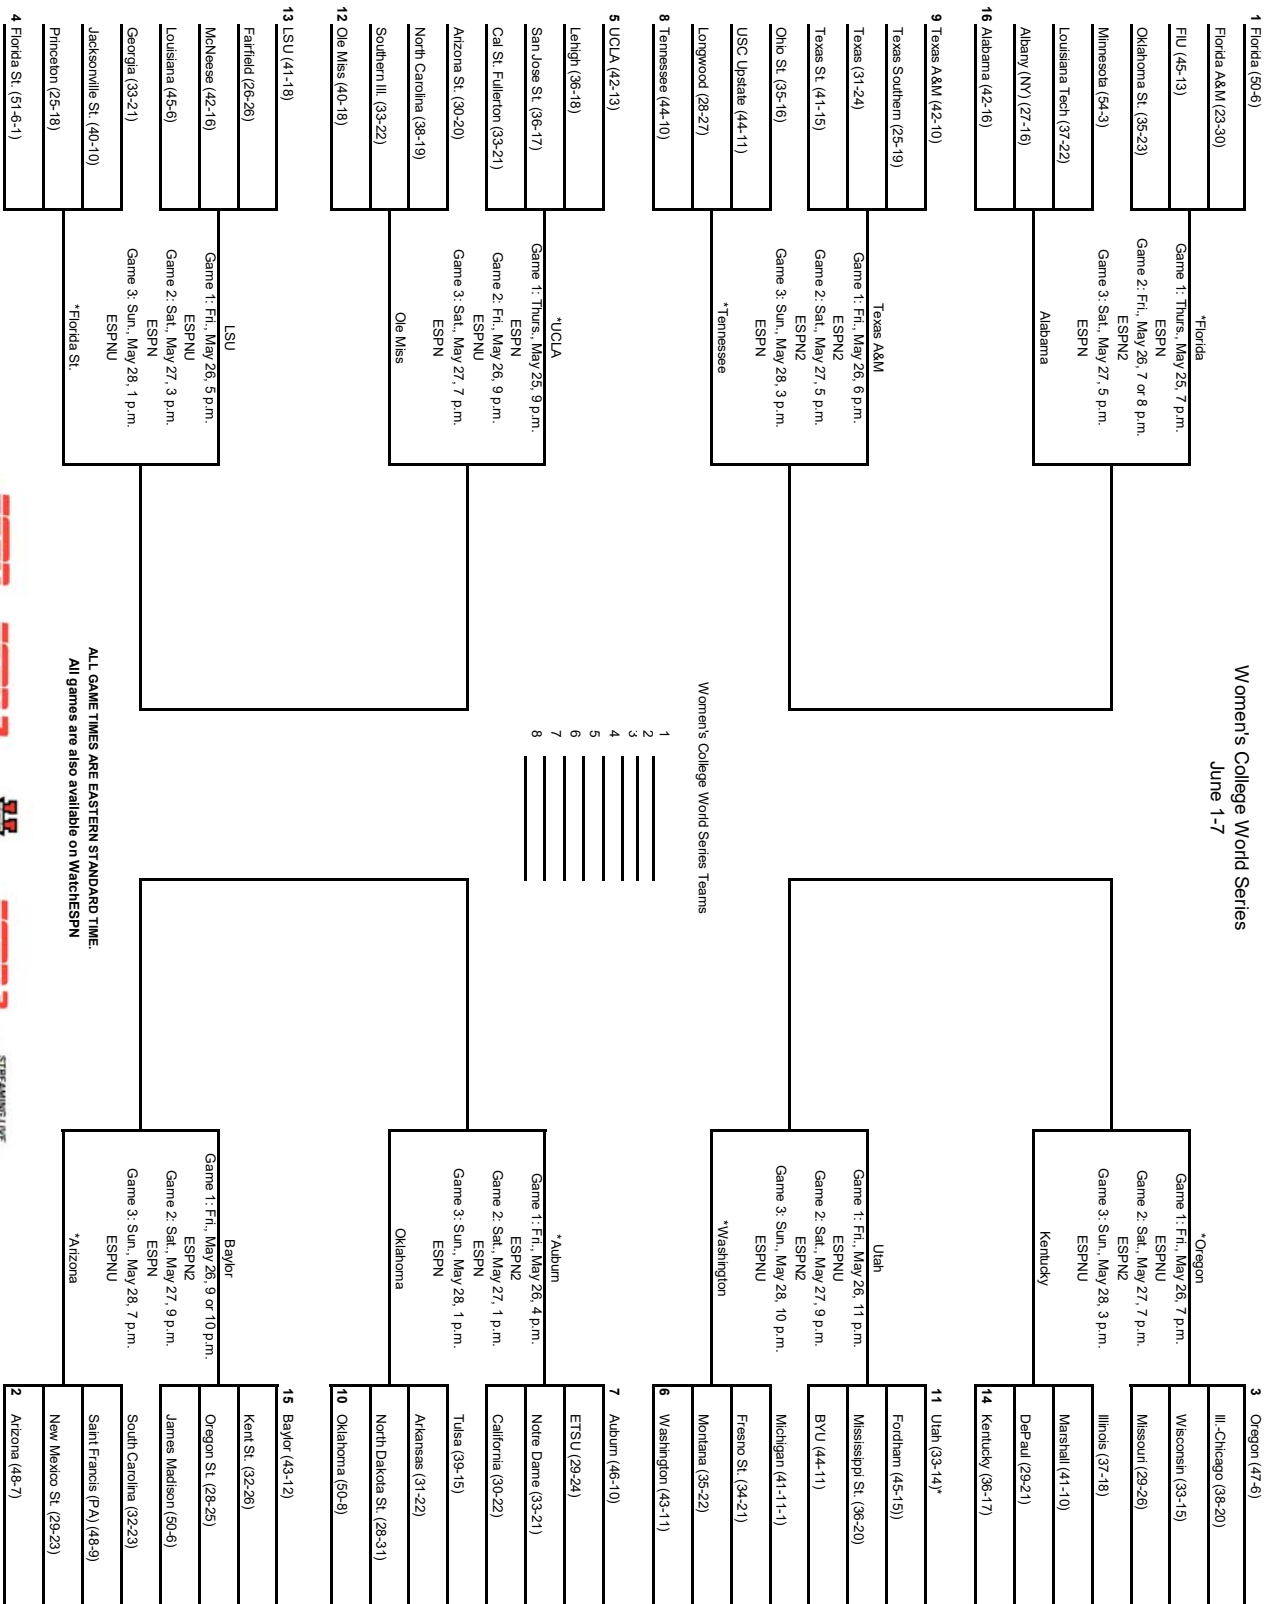

REGIONALS
May 19-21

SUPER REGIONALS
May 25-28

SUPER REGIONALS
May 25-28

REGIONALS
May 19-21

Women's College World Series
June 1-7

ALL GAME TIMES ARE EASTERN STANDARD TIME.
All games are also available on WatchESPN

© 2017 National Collegiate Athletic Association. No commercial use without the NCAA's written approval.

Networks are subject to change.