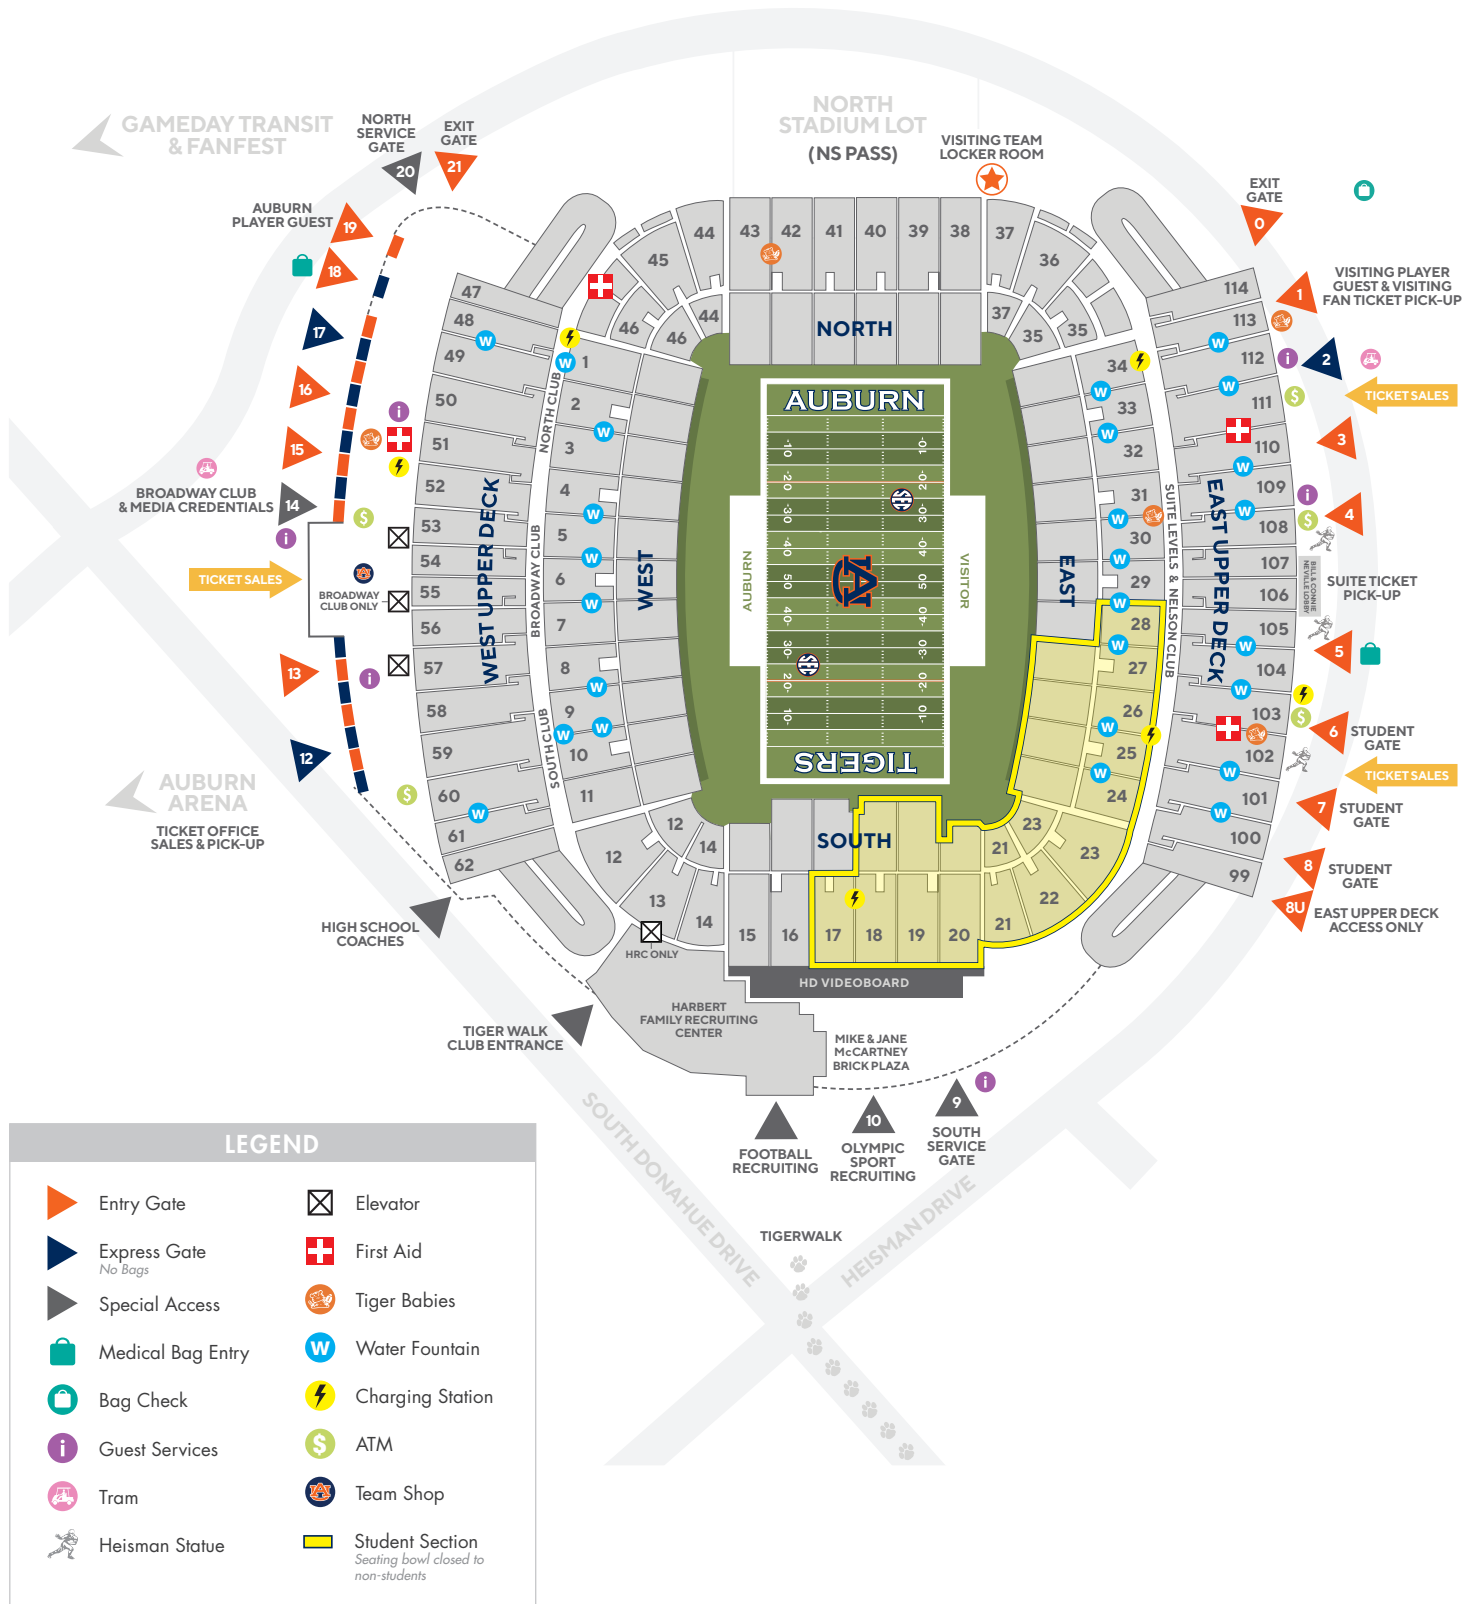

AUBURN STADIUM DIAGRAM

REVISED: 8.2.19

LEGEND

- Entry Gate
- Express Gate
No Bags
- Special Access
- Medical Bag Entry
- Bag Check
- Guest Services
- Tram
- Heisman Statue
- Elevator
- First Aid
- Tiger Babies
- Water Fountain
- Charging Station
- ATM
- Team Shop
- Student Section
Seating bowl closed to non-students

THANK YOU FOR NOT SMOKING

Map information is subject to change. Visit AUBURNTIGERS.COM for updates to this map and other game day information.