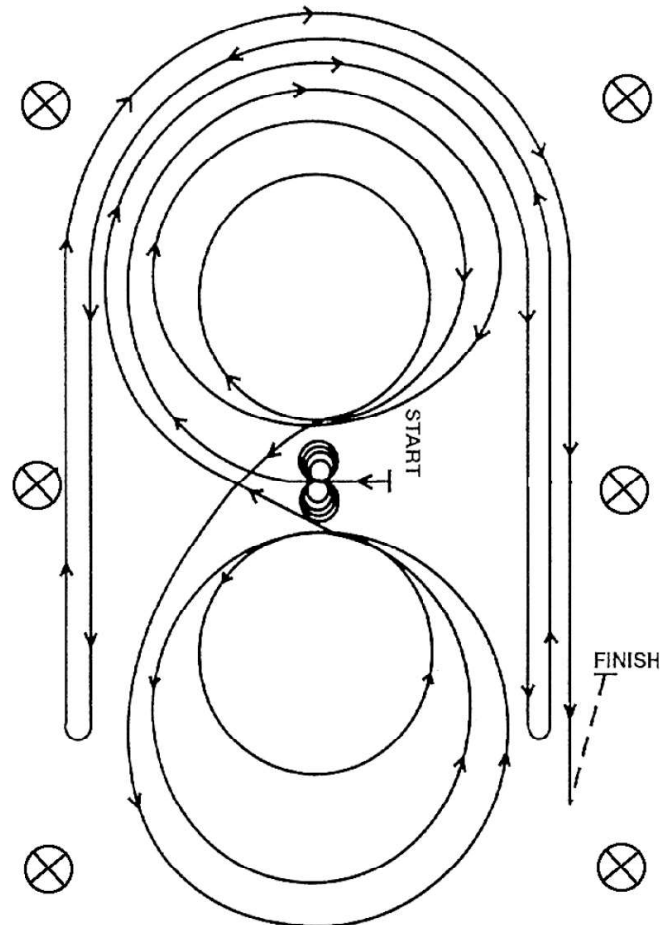

REINING PATTERN

REINING PATTERN 8

Horse must walk or stop prior to starting pattern.

Beginning at the center of the arena facing the left wall or fence.

1. **1.** Complete four spins to the left.
2. **2.** Complete four spins to the right. Hesitate.
3. **3.** Beginning on the right lead, complete three circles to the right: the first circle large and fast; the second circle small and slow; the third circle large and fast. Change leads at the center of the arena.
4. **4.** Complete three circles to the left: the first circle large and fast; the second circle small and slow; the third circle large and fast. Change leads at the center of the arena.
5. **5.** Begin a large fast circle to the right but do not close this circle. Run straight down the right side of the arena past the center marker and do a left rollback at least 20 feet (6 meters) from the wall or fence - no hesitation.
6. **6.** Continue back around the previous circle but do not close this circle. Run down the left side of the arena past the center marker and do a right rollback at least 20 feet (6 meters) from the wall or fence - no hesitation.
7. **7.** Continue back around the previous circle but do not close this circle. Run down the right side of the arena past the center marker and do a sliding stop at least 20 feet (6 meters) from the wall or fence. Back up at least 10 feet. Hesitate to demonstrate completion of the pattern.

Rider may drop bridle to the designated judge.