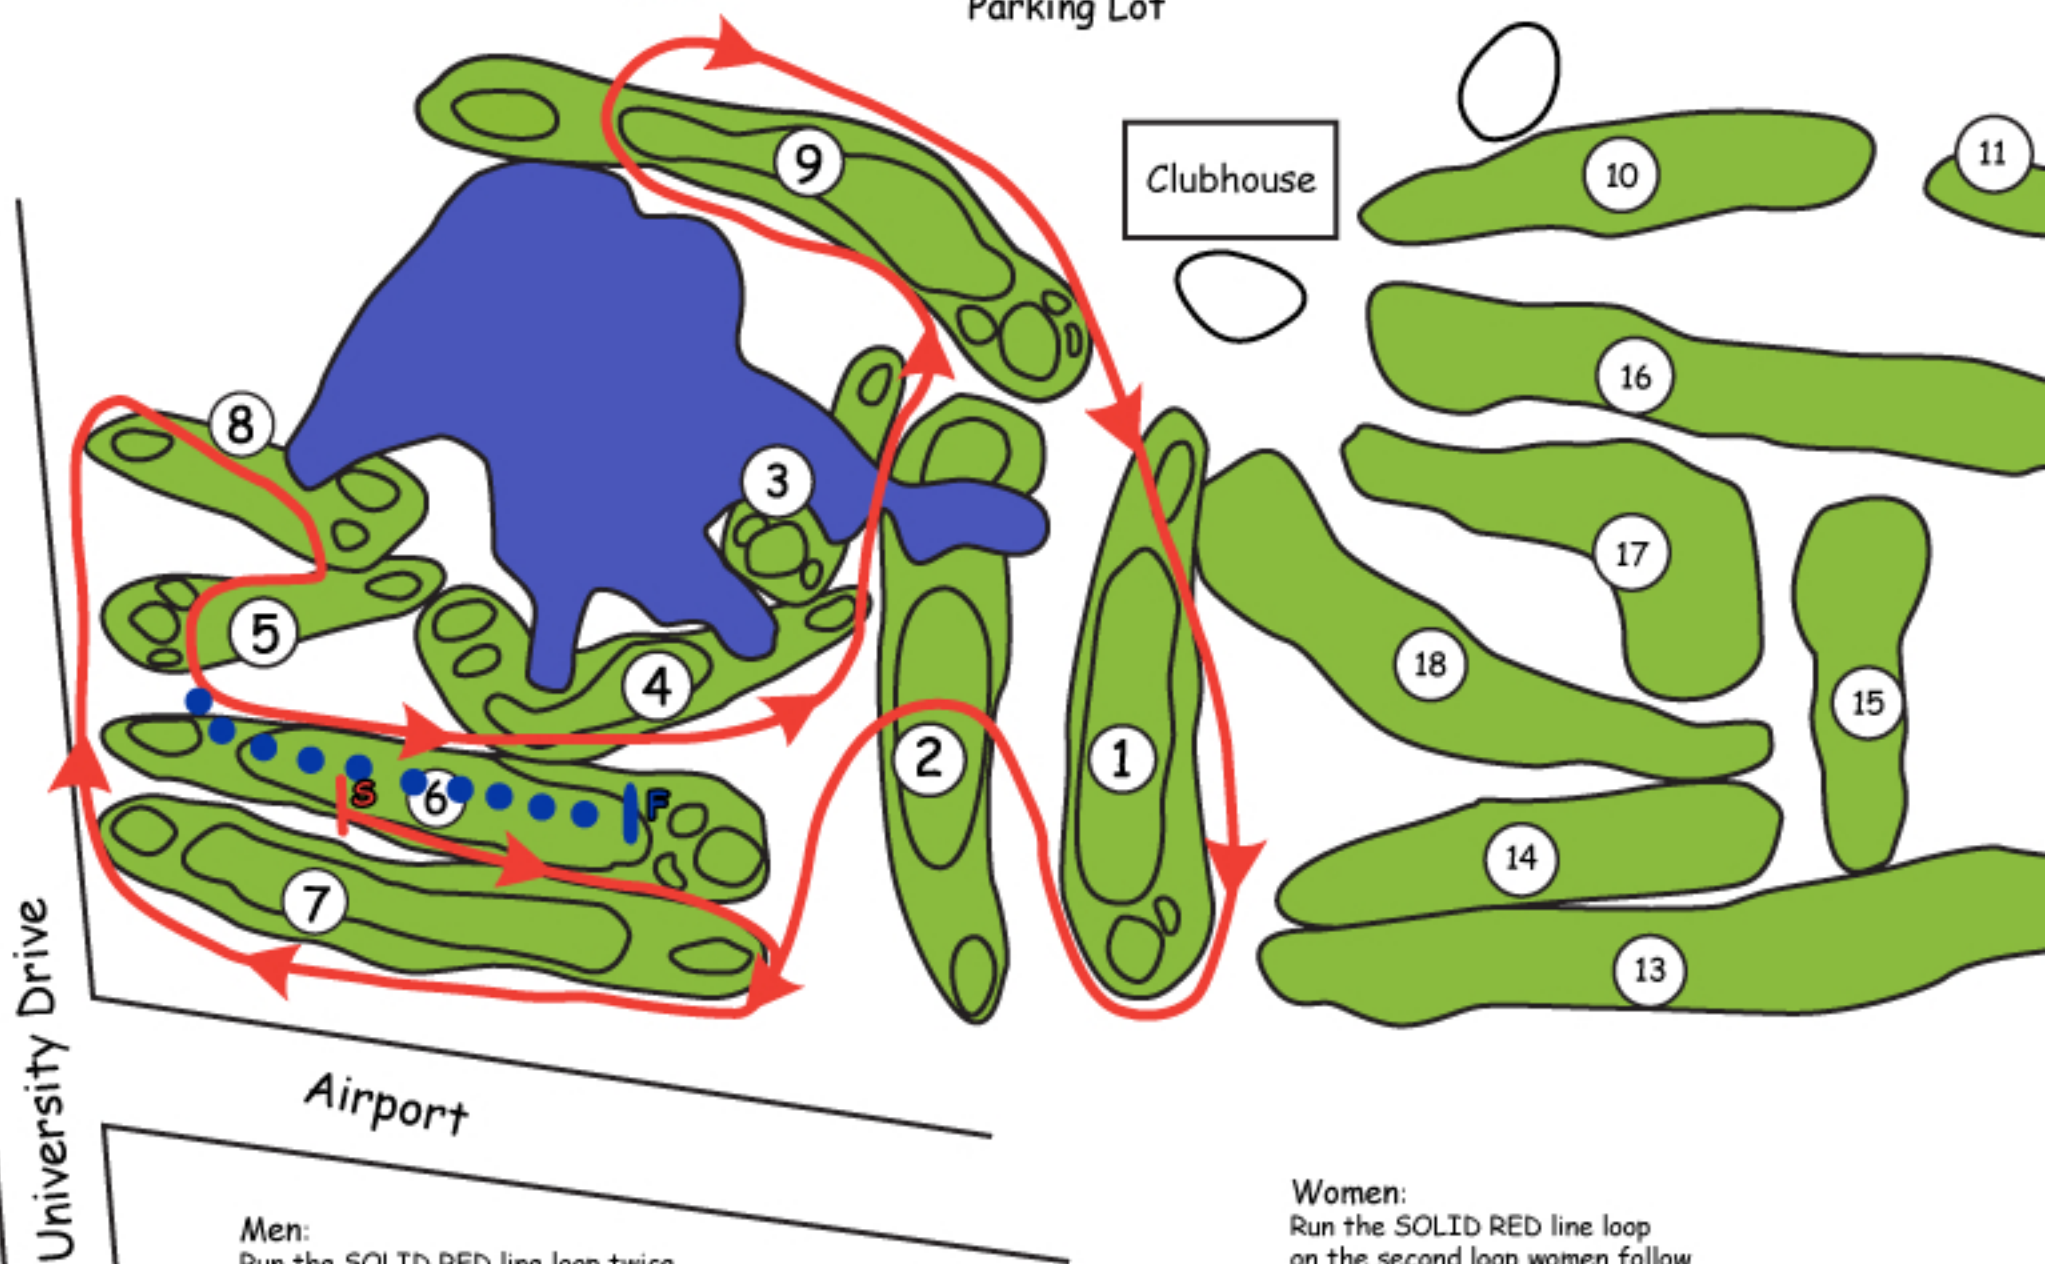

Indian Pines Golf Course  
Auburn, Alabama

Parking Lot

Clubhouse

**Men:**  
Run the SOLID RED line loop twice on the third loop just past the mile mark, continue to follow the dotted blue line to the finish.

**Women:**  
Run the SOLID RED line loop on the second loop women follow dotted blue line down the left side of the sixth fairway to the finish.