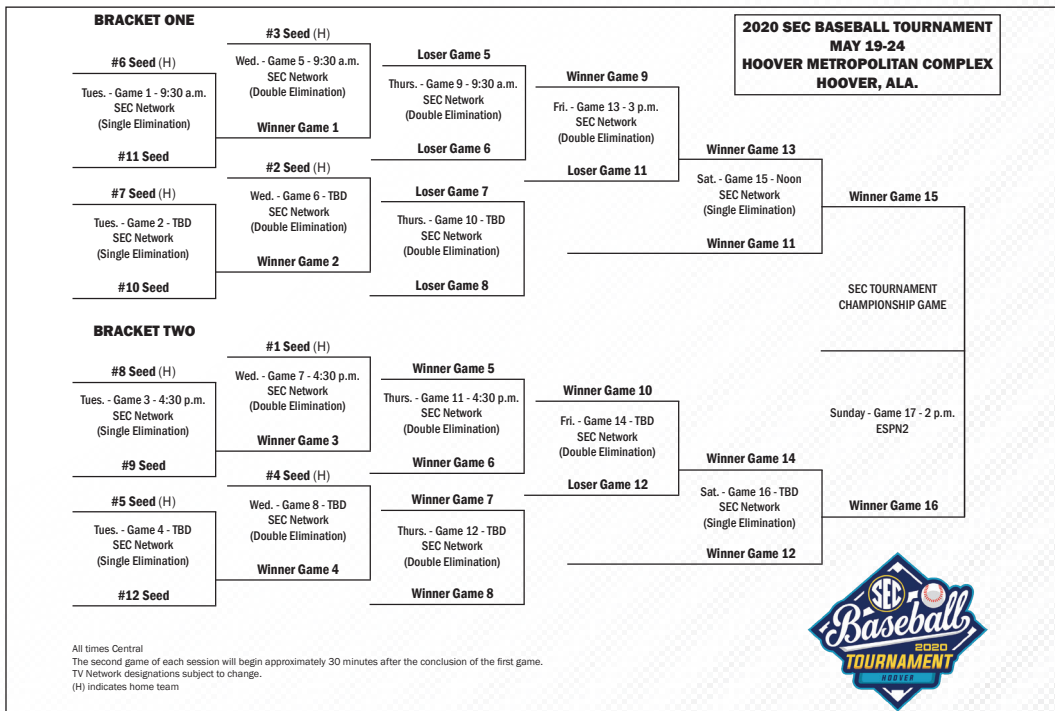

ALL-TOURNAMENT TEAM

- P: John Doxakis, Texas A&M
- P: Parker Caracci, Ole Miss
- C: Saul Garza, LSU
- DH: Matt Goodheart, Arkansas
- 1B: Tanner Allen, Mississippi State
- 2B: Brandt Broussard, LSU
- 3B: Edouard Julien, Auburn
- SS: Josh Smith, LSU
- OF: JJ Bleday, Vanderbilt
- OF: Thomas Dillard, Ole Miss
- OF: Pat DeMarco, Vanderbilt

Tournament MVP: JJ Bleday, Vanderbilt