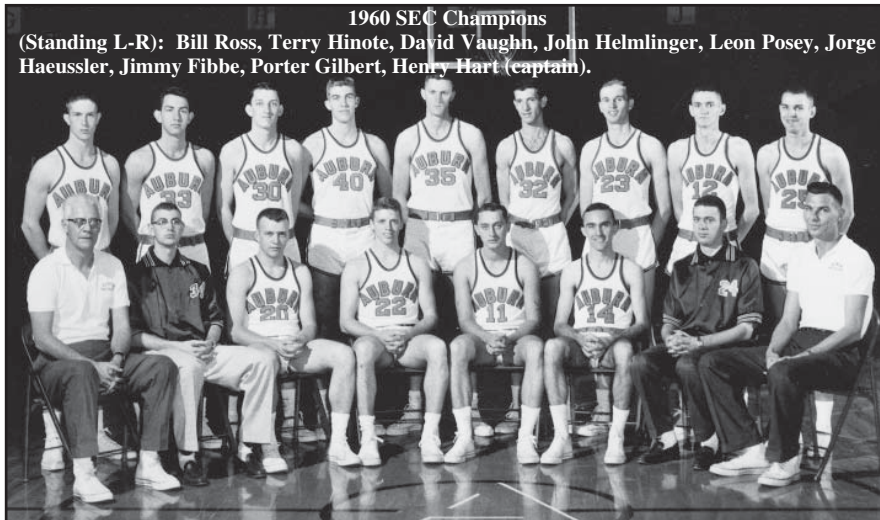

1960 SEC Champions

(Standing L-R): Bill Ross, Terry Hinote, David Vaughn, John Helmlinger, Leon Posey, Jorge Haeussler, Jimmy Fibbe, Porter Gilbert, Henry Hart (captain).