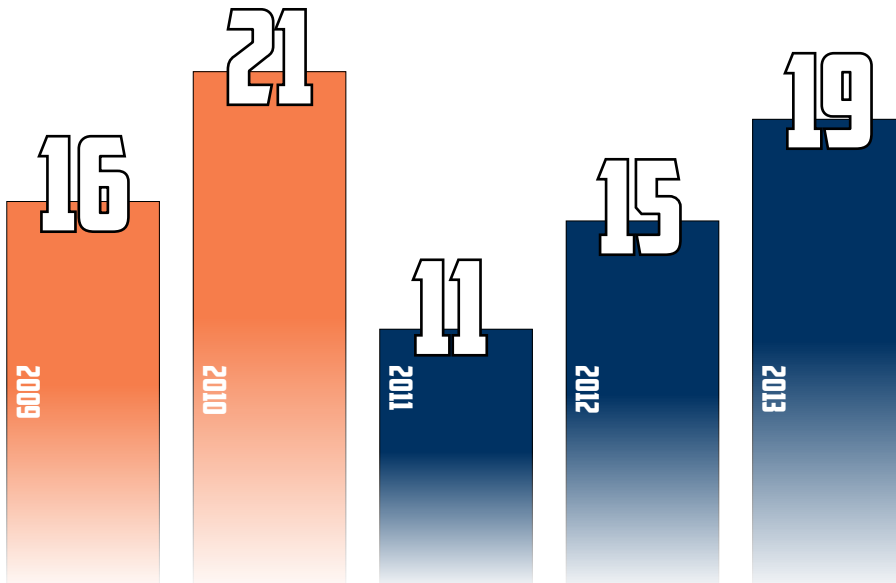

22 MATCHES SELECTED TO BE TELEVISED ON ESPN PLATFORMS

- With the launch of the SEC Network on Aug. 14, Auburn will have 22 matches aired on the ESPN Family of Networks. The Tigers first SEC Network match will be broadcasted on Sept. 28 at Texas A&M.
- Auburn's home matches against Georgia (Oct. 1) and Alabama (Oct. 22) will air on ESPNU, while road matches at Kentucky, Mississippi State and Florida will also be broadcasted on the SEC Network.
- The Tigers will appear 11 times on the SEC Network for home contests. The first broadcast is set for Sept. 13 when Auburn takes on Winthrop in the War Eagle Invitational.

#STATCHECK: WIN-TOTAL TRENDING UPWARDS

› Since Rick Nold took the reins of the Auburn program back in 2011, the Tigers have increased their win-total by four victories each of the last three seasons. Nold is 47-43 in his three seasons with the Tigers.