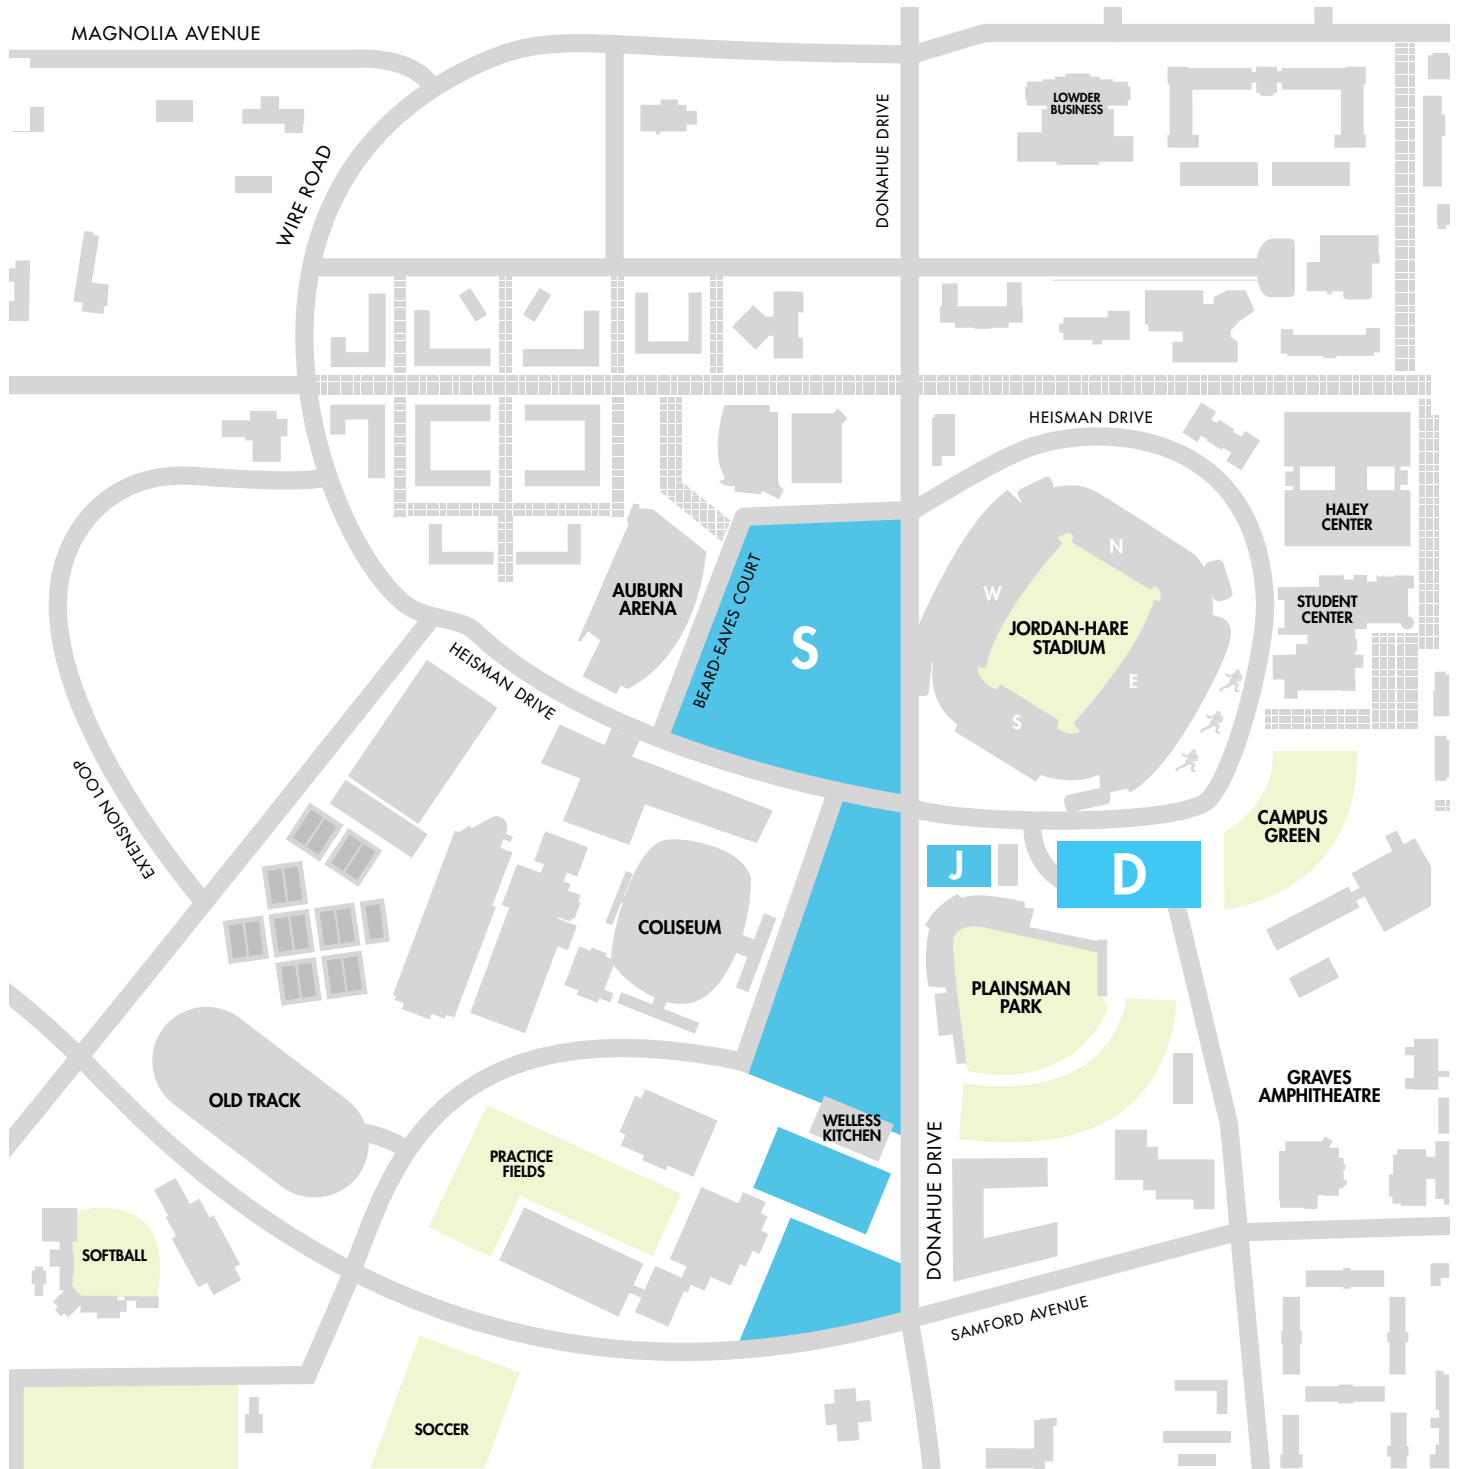

WOMEN'S BASKETBALL PARKING MAP

LEGEND

 **AVAILABLE PARKING**
Game ticket required for S Lot entry