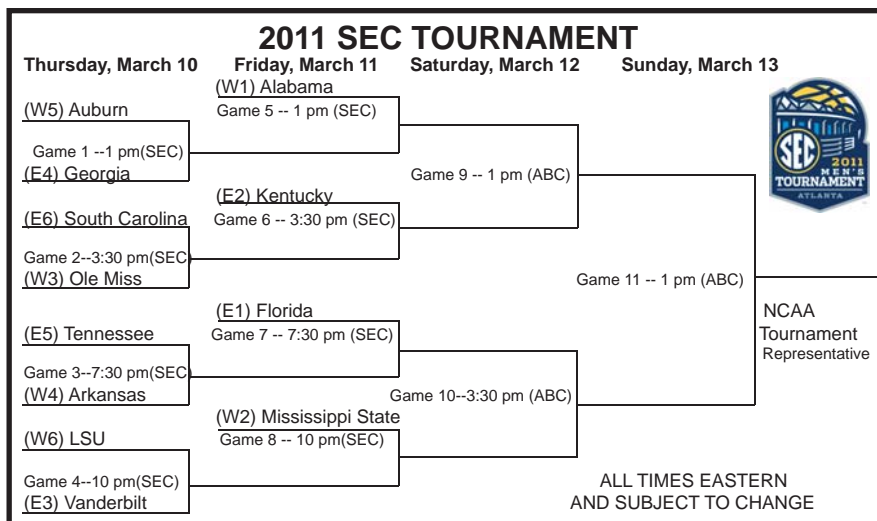

renewal of the SEC Tournament since 1952.

It still remains as the longest SEC Tournament game in history.

Bubba Price had 28 points and seven rebounds and Bobby Cattage 21 points while Earl Banks had 20 points and nine rebounds in the historical win over the Bulldogs. Banks scored Auburn's only two points in the second overtime on a tip-in. Price hit two crucial shots in the third overtime to put the Tigers ahead both times and Eric Stringer, who had 12 points, eight assists and six rebounds, made a layup with :08 to play in the fourth overtime to clinch the win. Cattage hit both ends of a crucial one-and-one with 2:48 left in the third overtime to give Auburn an 89-87 lead. Cattage then scored what proved to be the winning basket with 1:06 left in the fourth overtime.