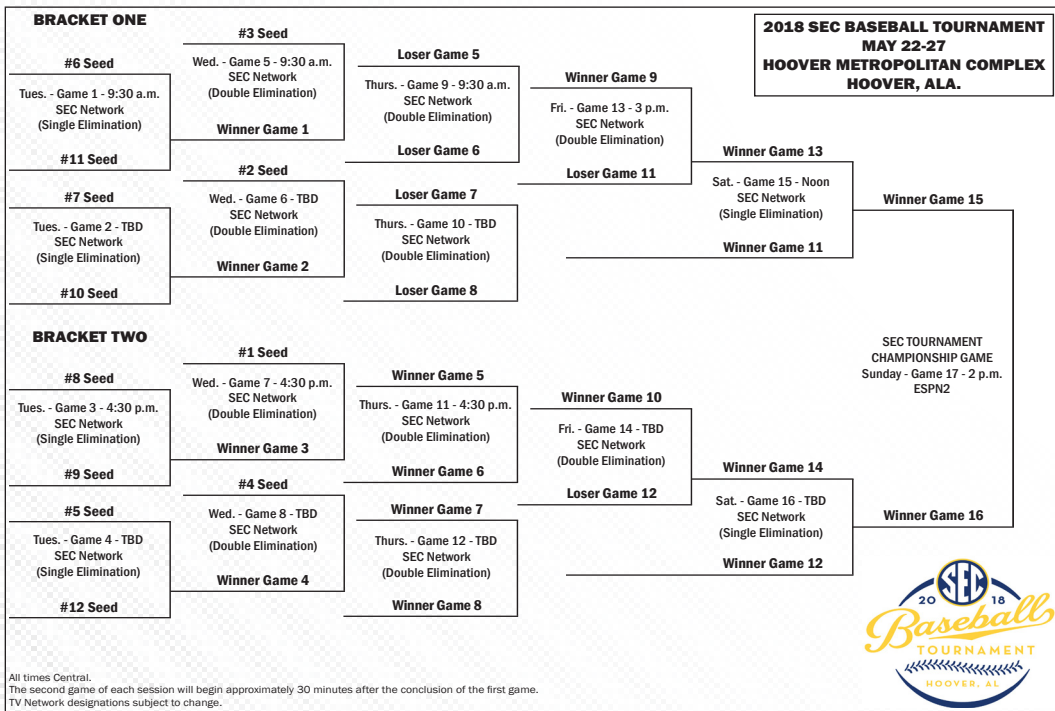

All times Central.
The second game of each session will begin approximately 30 minutes after the conclusion of the first game.
TV Network designations subject to change.