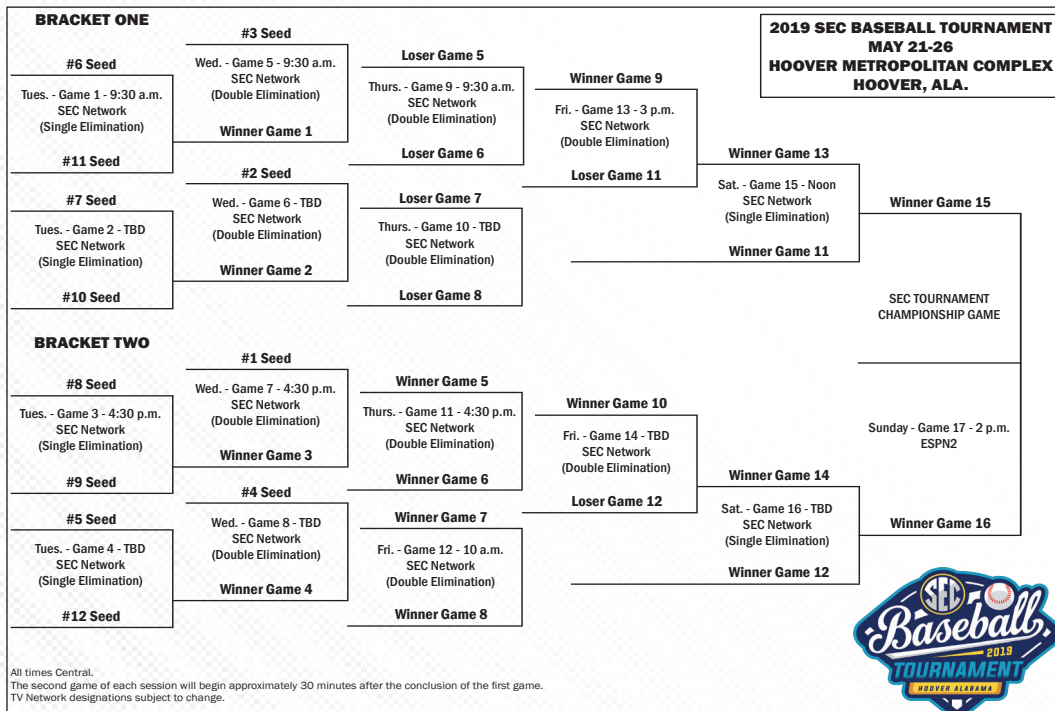

ALL-TOURNAMENT TEAM

- P: John Doxakis, Texas A&M
- P: Todd Peterson, LSU
- C: Nick Fortes, Ole Miss
- DH: Edouard Julien, Auburn
- 1B: Chris Andritsos, Texas A&M
- 2B: Michael Helman, Texas A&M
- 3B: Casey Martin, Arkansas
- SS: LT Tolbert, South Carolina
- OF: Antoine Duplantis, LSU
- OF: Will Golsan, Ole Miss
- OF: Thomas Dillard, Ole Miss/Jay Estes, Auburn

Tournament MVP: Nick Fortes, Ole Miss