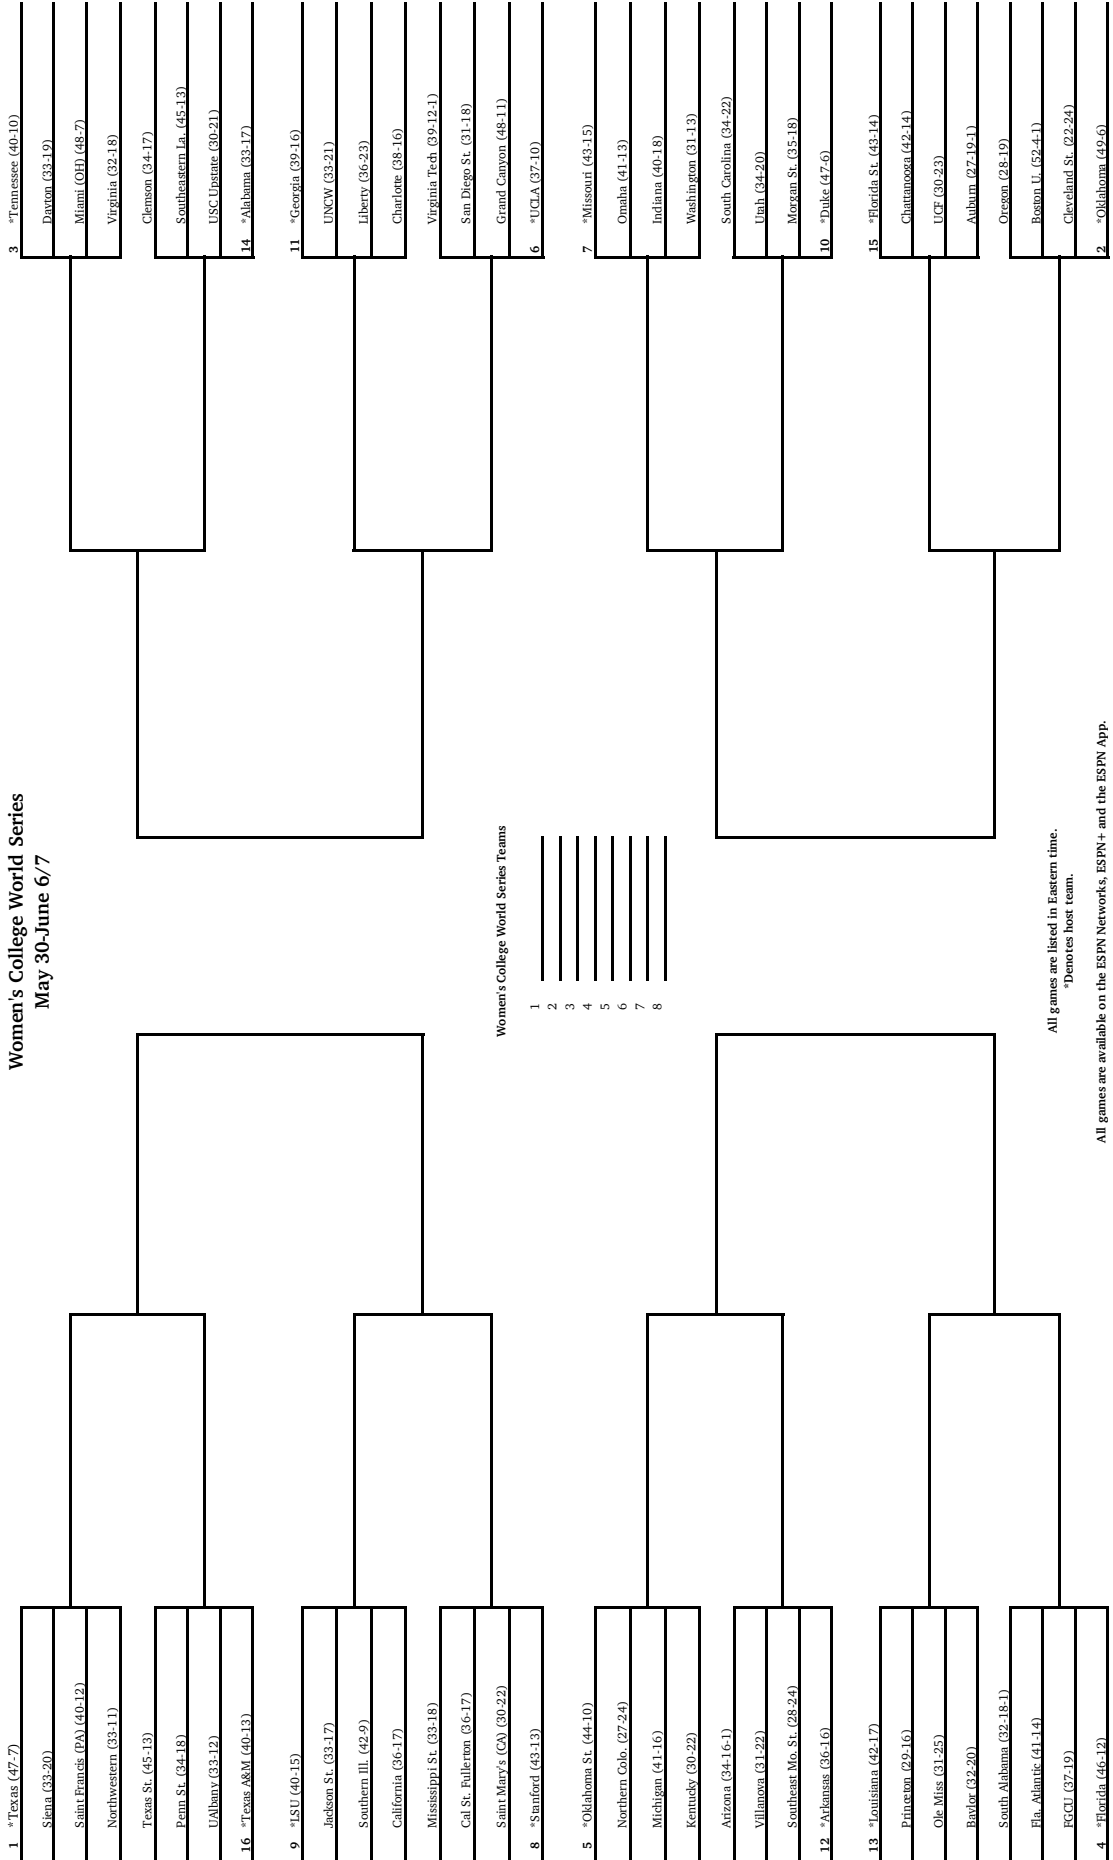

2024 NCAA® Division I Softball Championship

REGIONALS
May 17-19

SUPER REGIONALS
May 23-26

REGIONALS
May 17-19

SUPER REGIONALS
May 23-26

Women's College World Series Teams

1. 1 _____
2. 2 _____
3. 3 _____
4. 4 _____
5. 5 _____
6. 6 _____
7. 7 _____
8. 8 _____

All games are listed in Eastern time.
*Denotes host team.

All games are available on the ESPN Networks, ESPN+, and the ESPN App.