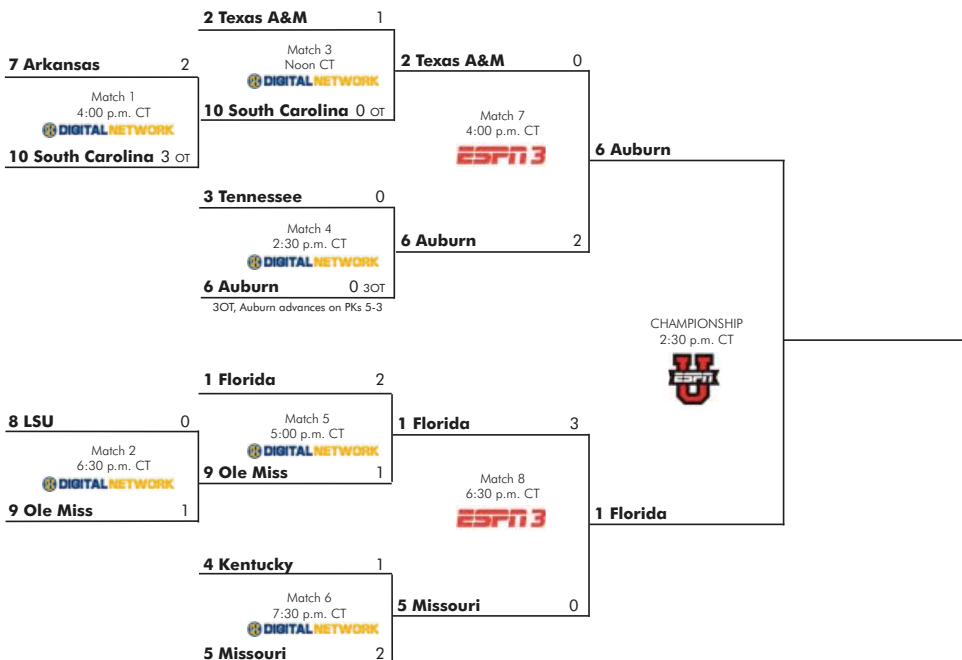

Tie Breaker Procedure: The tournament will be seeded 1-10 regardless of division based on the point system implemented to determine regular season standings (win counts as three points, a tie as one and a loss as zero points). If teams are tied, the following procedure, in the following order, will be used to break the tie:

1. Head-to-head competition;
2. Goal differential in all conference games;
3. Goals scored in all conference games; and
4. Coin flip or draw.

The Road To ORANGE BEACH

2012 SEC Tournament Seedings

	SEC	Pts	GD	GS	GA	Remaining Matches
1. Florida	11-2-0	33	+23	33	10	
2. Texas A&M	10-2-1	31	+22	29	7	
3. Tennessee	9-3-1	28	+11	22	11	
4. Kentucky	8-4-1	25	+7	21	14	
5. Missouri	8-5-0	24	+5	19	14	
6. Auburn	7-6-0	21	+4	21	17	
7. Arkansas	6-6-1	19	-6	19	25	
8. LSU	5-6-2	17	-2	19	21	
9. Ole Miss	5-8-0	15	-5	17	22	
10. South Carolina	3-7-3	12	-8	9	17	
-----						
11. Alabama	3-8-2	11	-10	17	27	
12. Georgia	3-8-2	11	-3	14	17	
13. Vanderbilt	2-7-4	10	-15	13	28	
14. Mississippi State	2-10-1	7	-23	10	33	

2012 SEC WOMEN'S SOCCER TOURNAMENT

October 29 - November 4 • Orange Beach Sportsplex • Orange Beach, Ala.

First Round
Monday, October 29

Second Round
Wednesday, October 31

Semifinals
Friday, November 2

Championship
Sunday, November 4