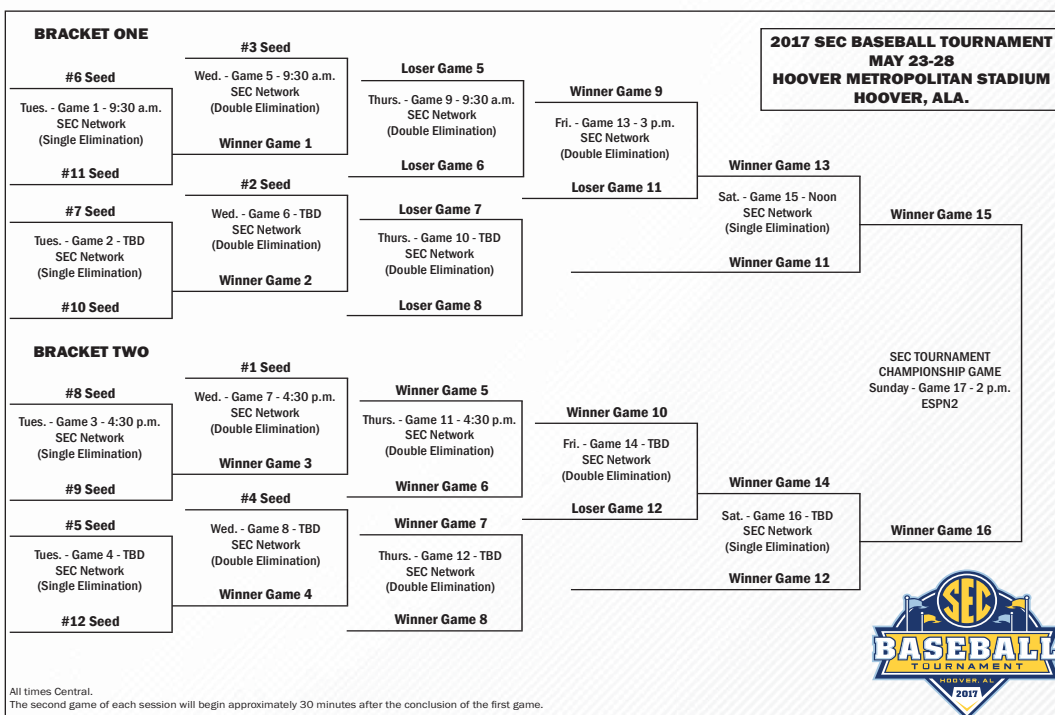

ALL-TOURNAMENT TEAM

- P: Scott Moss, Florida
- P: Brigham Hill, Texas A&M
- P: Zac Houston, Mississippi State
- C: Henri Lartigue, Ole Miss
- DH: Jonathan Moroney, Texas A&M
- TB: JJ Schwarz, Florida
- 2B: Ryne Birk, Texas A&M
- 3B: Colby Bartles, Ole Miss
- SS: Austin Homan, Texas A&M
- OF: Nick Banks, Texas A&M
- OF: J.B. Woodman, Ole Miss
- OF: Bryan Reynolds, Vanderbilt

Tournament MVP: Nick Banks, Texas A&M