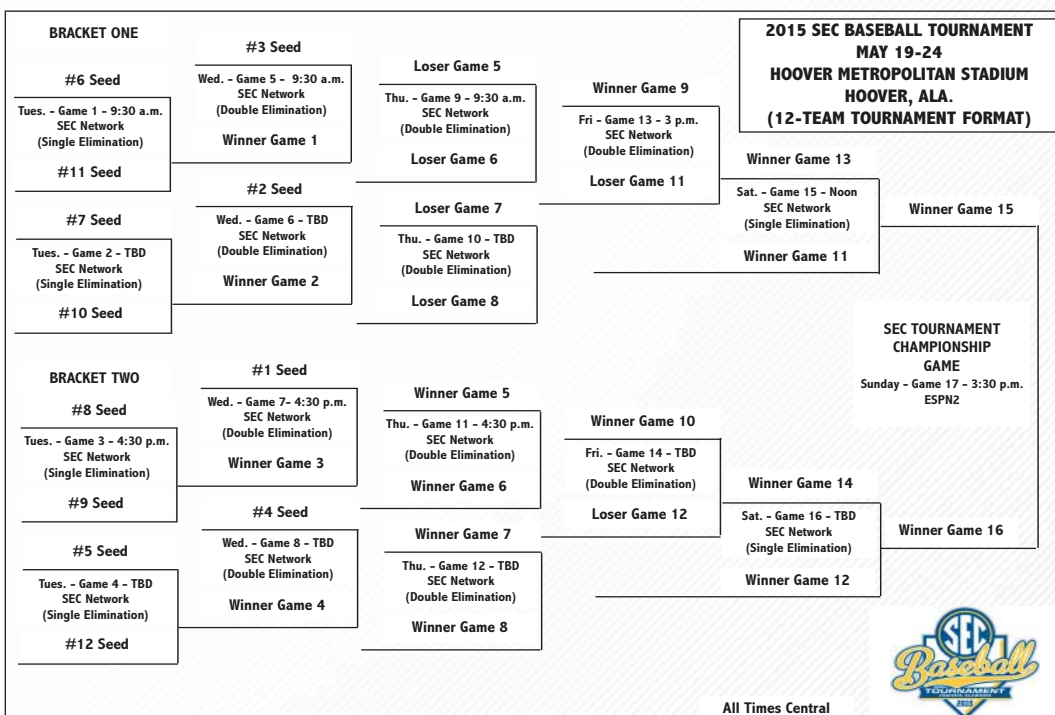

ALL-TOURNAMENT TEAM

- P: Jared Poche, LSU; Aaron Nola, LSU; Karsten Whitson, Florida;
- C: Kade Scivicque, LSU; Gavin Collins, Mississippi State
- 1B: Tyler Moore, LSU
- 2B: Conner Hale, LSU
- 3B: Josh Tobias, Florida
- 3B: Austin Anderson, Ole Miss
- SS: Alex Bregman, LSU
- OF: Harrison Bader, Florida; Mark Laird, LSU; C.T. Bradford, Mississippi State
- DH: Sean McMullen, LSU

MVP: Tyler Moore, LSU